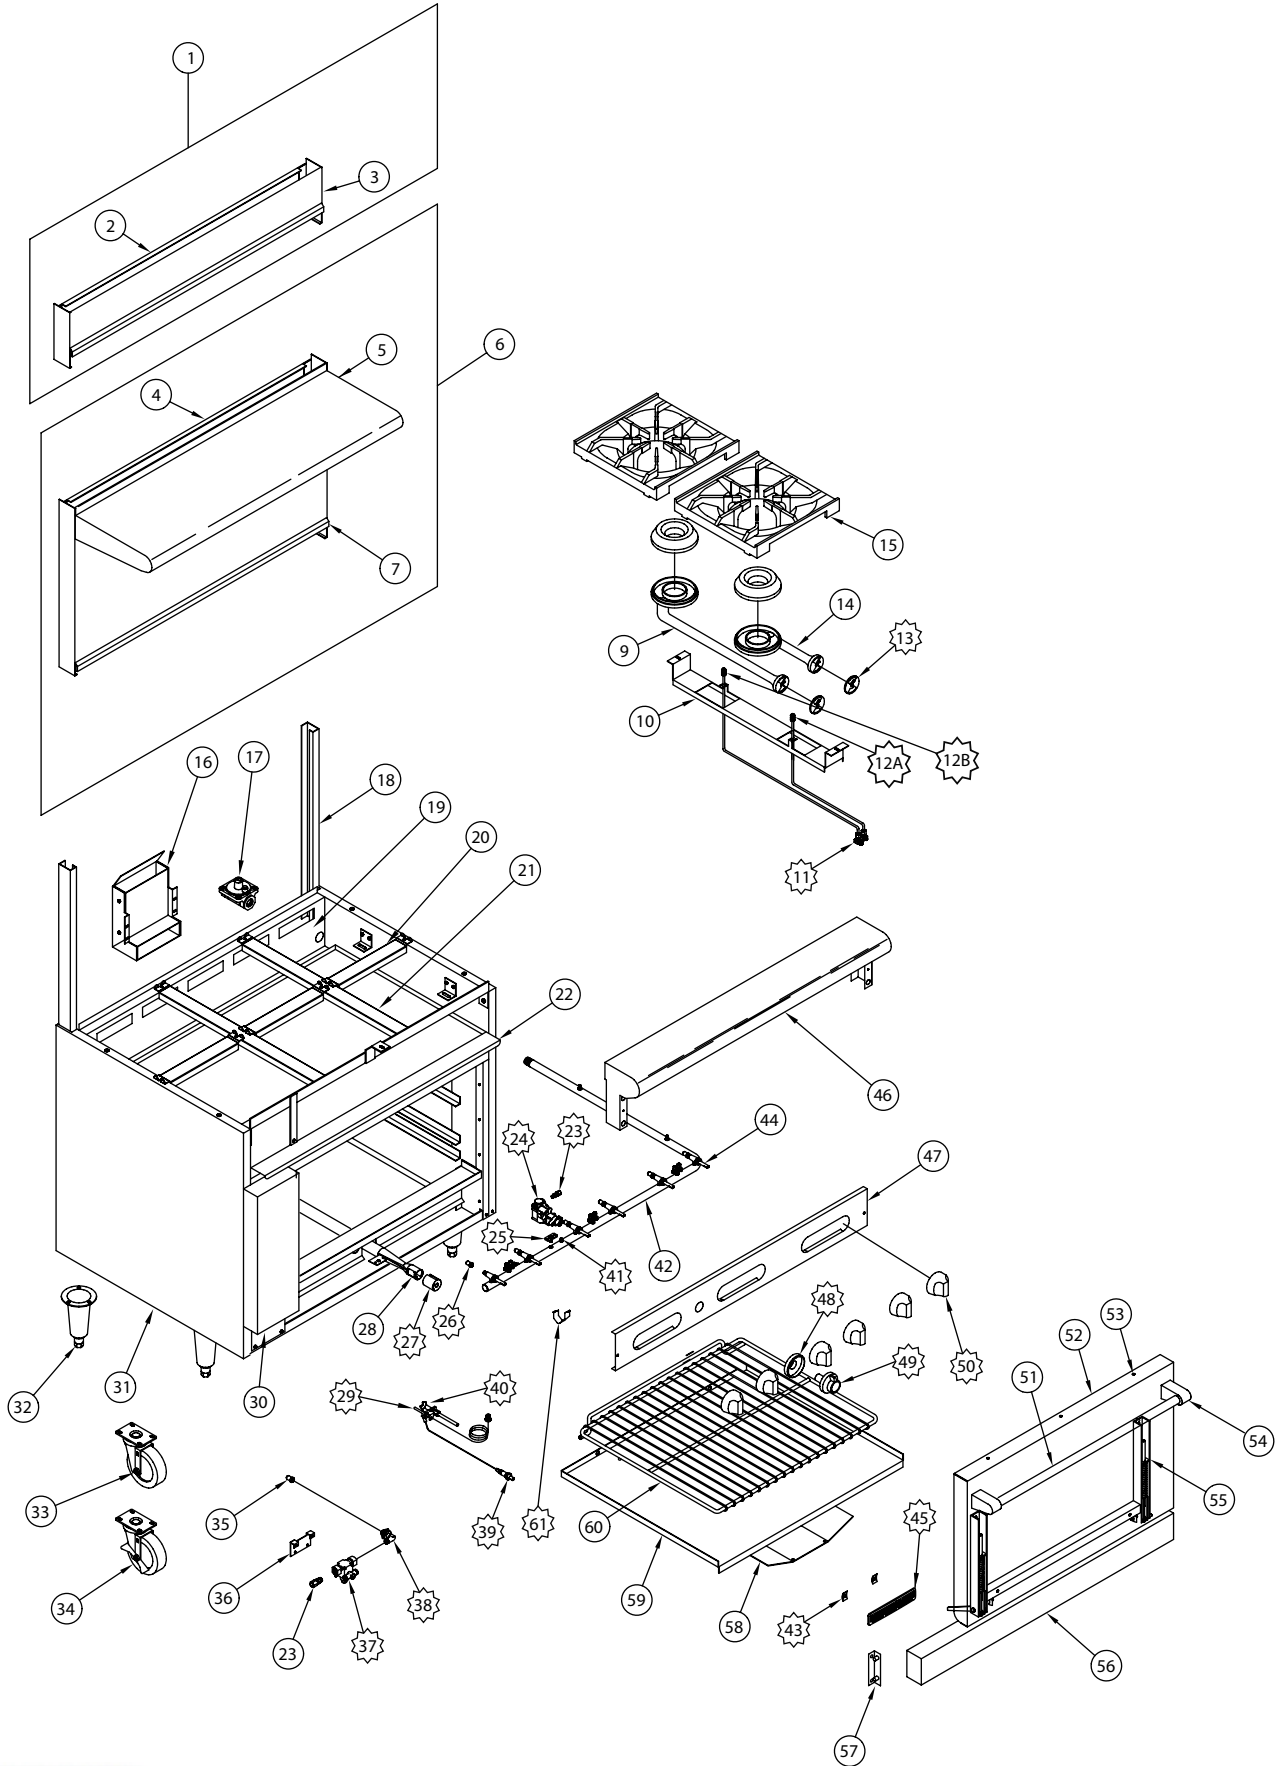

AR Series

DESIGNED & BUILT IN USA
PROFESSIONAL FINISH UP TO 18 GAUGE

13592 Desmond St., Pacoima, CA 91331 818.897.0808 888.753.9898 www.americanrange.com

AMERICAN RANGE

AR Series

ITEM NO.	PART NO.	DESCRIPTION
9	A14005	Venturi, Long w/Lift Off Burner Head
10	A99585	Hanger, Burner AR Series 1180
11	A29301	Valve, Dual Gas Pilot 1/8" x 3/16" C 10432
12A	A11200	Pilot Tip, Assembly Short New Front Open Burner AR Series
12B	A11201	Pilot Tip, Assembly Long New Rear Open Burner AR Series
13	A14037	Air Shutter, 2" 10464
14	A14006	Venturi, Short w/Lift Off Burner Head
15	A17000	Grates, Top 12" x 12" Cast Iron 10450-12
16	A99317	Flue, Oven AR Ranges 10207
17	A80110	Valve, Pressure Regulator 3/4" 10480 Nat Gas Set 5.
	A80011	Valve, Pressure Regulator 3/4" 10481 LPG Gas Set 10.0
18	A99602	Channel, High Rise AR Range 1037 Standard
20	A99314	Bracket, Top Grate w/Support 1181 Short Aluminized Metal
21	A99315	Bracket, Top Grate w/Support 1182 Long Aluminized Metal
22	A99530	Crumb Tray, 12" AR-6 / ARHP-12
	A99531	Crumb Tray, 24" AR-6 / ARHP-24
	A99532	Crumb Tray, 36" AR-6 / ARHP-36 1026-36
	A99533	Crumb Tray, 48" AR-6 / ARHP-48 1026-48
23	A28000	Fitting, 3/8" CC x 1/4" MIP Brass 10011
24	A11101	Thermostat, BJ Griddle/Gas Oven 10421 1 Outlet BJA25PB-04-48
	A11113	Thermostat, BJ Griddle/Gas Oven 10482 2 Outlet BJA25PBD-01-48
25	A23100	Nipple, Flange BJ Thermostat 10012
26	A29000	Orifice Hood, #39 1/2" Brass 11039 Nat Gas
	A29007	Orifice Hood, #53 1/2" Brass LPG Gas
27	A14049	Air Shutter, 1"
28	R14020	Burner, Bake Oven ARROB/ARRSB/AR Series

subject to change without notice.

 DOUBLE PILOT VALVE	 PILOT TIP ASSY	 AIR SHUTTER	 1/4 NPT x 3/8 CC BRASS FITTING	 B.J. THERMOSTAT SINGLE OUTLET	 THERMOSTAT FLANGE	 ORIFICE HOOD
 AIR SHUTTER	 THERMOCOUPLE	 SAFETY VALVE	 ORIFICE ELBOW	 PIEZO IGNITOR	 OVEN PILOT	 1/8 PLUG
 SPEED NUT	 GAS VALVE	 AMERICAN RANGE NAME PLATE	 BEZEL	 GRIDDLE THERMOSTAT KNOB	 ON/OFF KNOB	 BULB CLIP