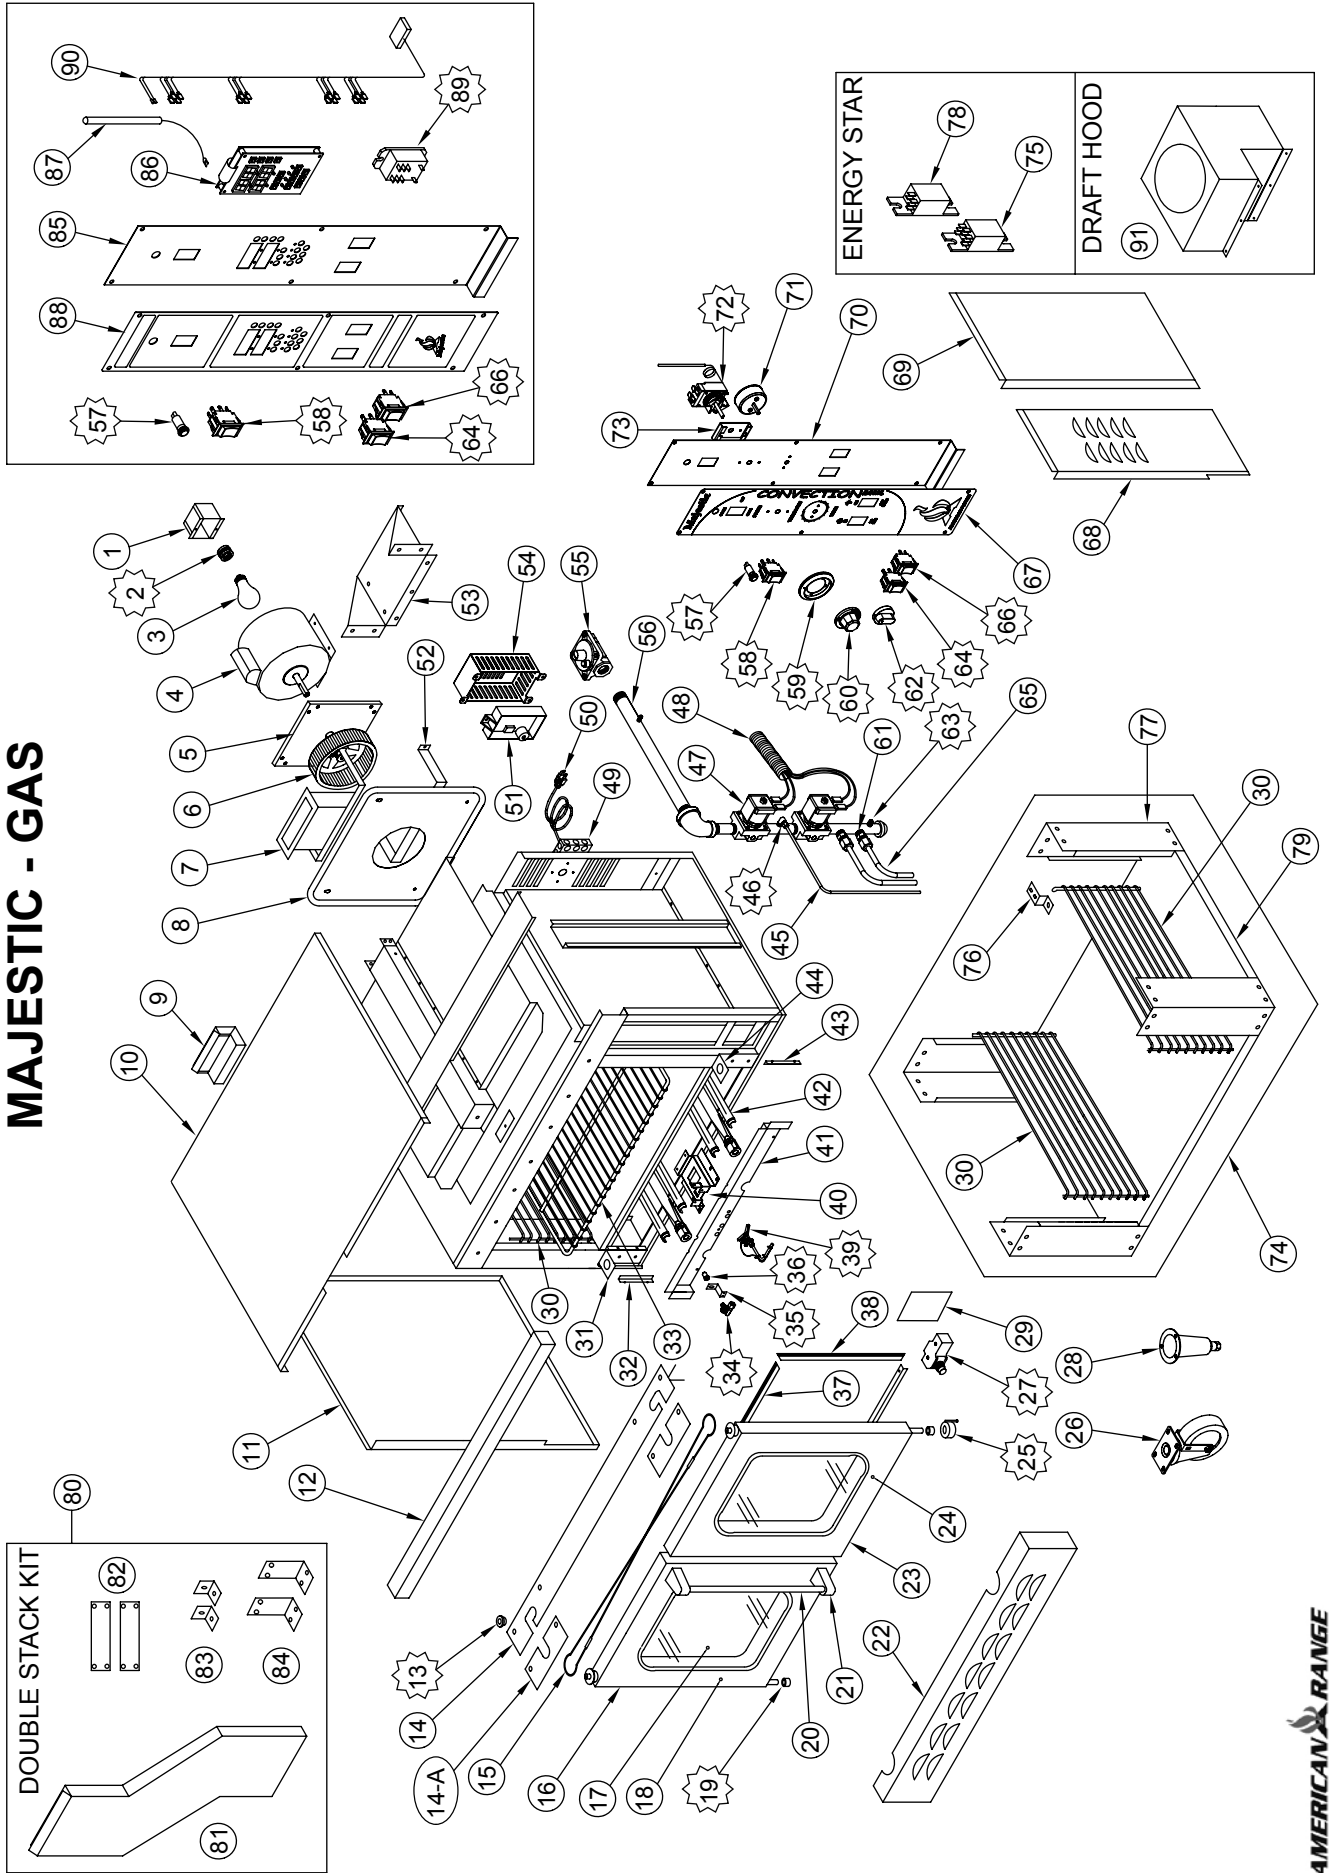

MAJESTIC CONVECTION OVEN STANDARD & BAKERY DEPTH

MAJESTIC - GAS

MAJESTIC - GAS

ITEM NO.	PART NO.	DESCRIPTION
1	A10022	Box, Light Heavy Duty Stainless M/MSD
2	A20000	Socket, Light Porcelain Base 10445 M/MSD/ACB Series
3	A20001	Bulb, Light Frosted 40W 130V M/MSD
4	A91000	Motor, 1/2 HP 50/60HZ 1PH M1/MSD 1725/1140 RPM 115V
	A91014	Motor, 1/2 HP 50/60HZ 1725/1140 ME/MESD 200-230V 60/50 HZ
5	A52530	Mounting Plate, Motor Assembly Insulated M/MSD Series
6	A91201	Blower, Motor Wheel w/Stainless Set Screws M/MSD Series
	A42175	Screw, Set 8mm x 16mm Socket SS M/MSD Blower Wheel
7	A53022	Snorkel, Vent Tube Assembly M/MSD
8	A52497	Cover, Blower Wheel M/MSD Series Heavy Duty Stainless
9	A99324	Flue, Box, Oven M/MSD
10	A99445	Panel, Top Bakery Depth Heavy Duty Stainless M/MA Series
	A99625	Panel, Top Standard Dept Heavy Duty Stainless MSD Series
11	A99444	Panel, Side Left Bakery Depth Heavy Duty Stainless M/MA
	A99622	Panel, Side Left Standard Depth Heavy Duty Stainless MSD Series
12	A99281	Cover, Top Trim M/MSD Series Heavy Duty Stainless
13	A43000	Bushing, Oilite Bronze Flanged M/MSD Series
14	A99341	Bracket, Door Support Channel 1755B New Style MDS/Majestic
14A	A99303	Bracket, Door Bushing Locking
15	A99306	Chain Assembly, M/MSD Door Closing w/Cast Iron Turnbuckle
	A43108	Chain, Door Chain Assembly M/MSD Series
	A43101	Link, Door Chain Assembly M/MSD Series
	A43005	Rod, 1CV 1/4" x 3" Rt/Lt M/MSD Series
	A43006	Rod, 1CV 1/4" x 20" Rt/Lt AFROM1
	A43001	Turnbuckle, 1CV Alum Body M/MSD Series
16	A99263	Door, Solid Stainless Left Hand Assembly w/Pullarm M/MSD Series
	A99264	Door, Glass Window Pack Stainless Left Side w/Pullarm M/MSD Series