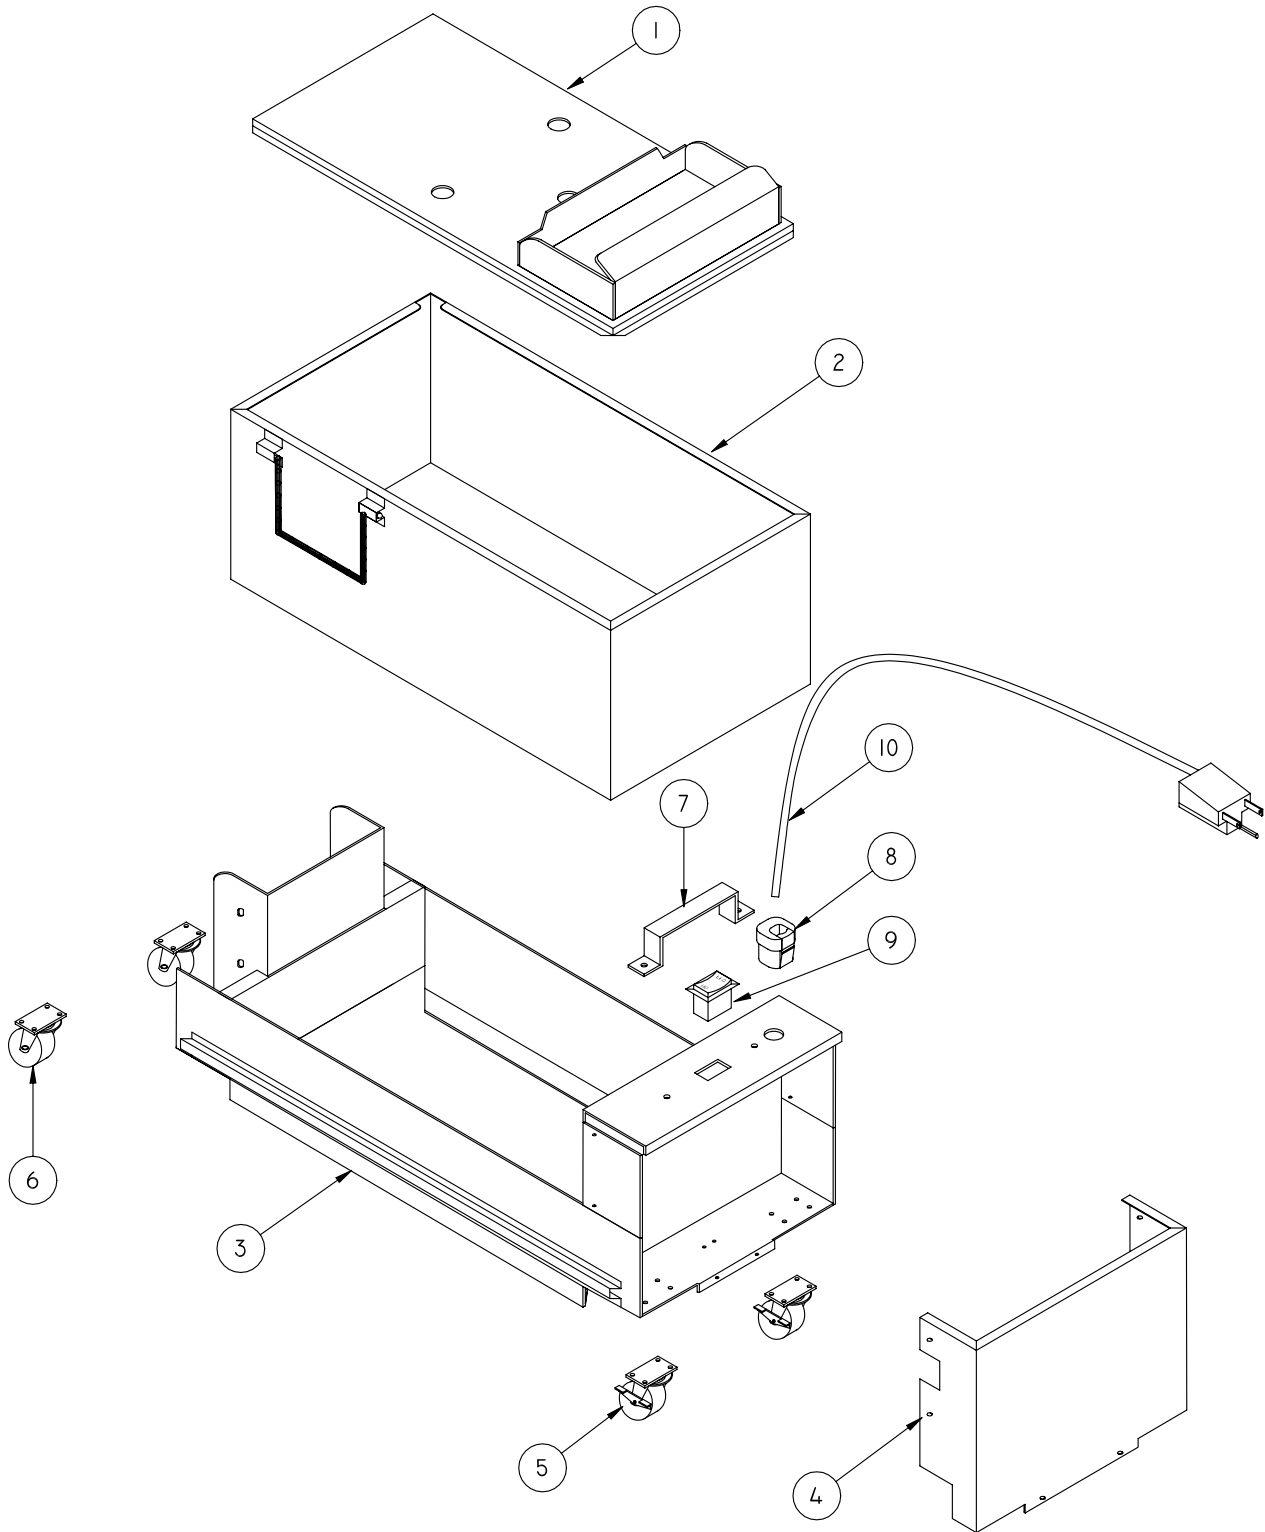

# FILTRONIC II FILTER SYSTEM FILT II-14/14W & FILT II-18/18W

ITEM	QTY	PART NUMBER	DESCRIPTION
1	1	D5945-00	14" Tank Cover
		D6010-00	18" Tank Cover
2	1	D5942-00	14" Tank
		D6007-00	18" Tank
3	1	E4941-00	14" Frame
		E4984-00	18" Frame
4	1	D5922-00	14" Front Cover
		D6008-00	18" Front Cover
5	2	P9000-34	Swivel Caster W/ Brakes
6	2	P9000-33	Swivel Caster W/O Brakes
7	1	C10384-00	Filter Handle
8	2	P9110-57	Strain Relief Bushing
9	1	P9100-60	Switch
10	1	P9120-01	Cordset
11	1	P8110-58	1/3 HP Motor And Pump
12	2	P8820-20	Street Elbow
13	2	P8820-10	½ Close Nipple
14	1	P8820-84	½ x ½ x ¼ Reducer Tee
15	1	P9600-98	Hose
16	1	B14050-00	Filter Hose Sleeve
17	1	P8841-43	Quick Disconnect Assembly
18	1	B14171-00	Vent Assembly
19	1	B13931-00	Vent Tube
20	1	P8820-52	½ x 1 ½" Black Nipple
21	2	P8820-11	90° Black Elbow
22	1	P8820-04	½ x 2" Black Nipple
23	1	P8840-30	Coupling Socket
24	1	B11896-00	Collar
25	1	C10307-00	Motor Mounting Plate
26	2	B13894-00	Motor Adjustment Bracket
27	1	B13862-00	Pivot Rod
28	1	P9603-10	Valve Handle Cover (B13799)
29	1	C10385-00	Filter Handle
30	1	C10309-00	Plumbing Support
31	1	C10377-00	Plumbing Support Weldment
32	1	P8840-29	Coupling Plug
33	1	C10364-00	14" Filter Handle Weldment
		C10364-01	18" Filter Handle Weldment
34	1	P8841-35	Coupling Socket
35	1	P8841-44	Coupling Plug
36	1	P9314-90	Knurled Coupling Cap (B14013)
37	1	C10533-00	Filter Paper Clip
38	1	P9800-89	Filter Screen Weldment (C10530)
39	1	P9315-07	Filter Envelope – 100 Pcs. (B14005)