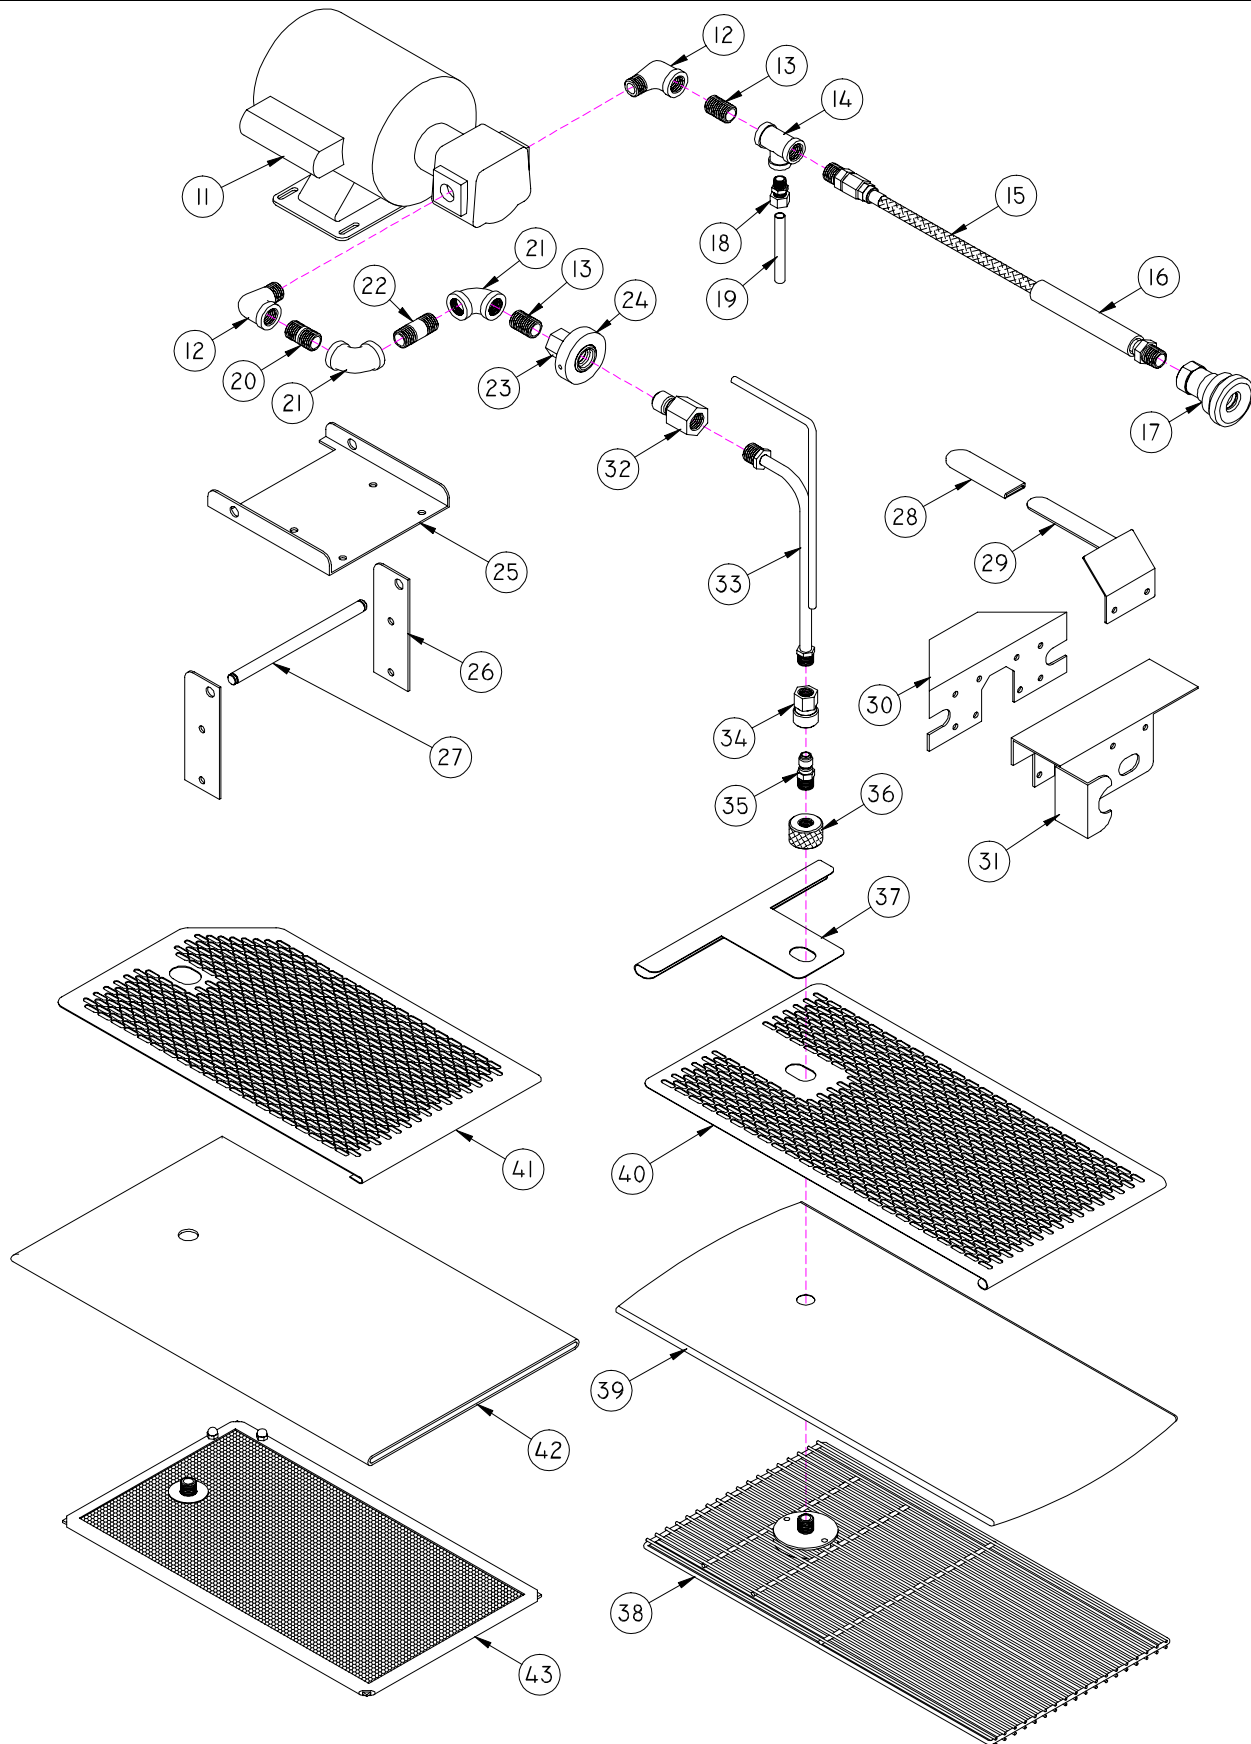

# FILTRONIC II FILTER SYSTEM FILT II-14/14W & FILT II-18/18W

ITEM	QTY	PART NUMBER	DESCRIPTION
1	1	D5945-00	14" Tank Cover
		D6010-00	18" Tank Cover
2	1	D5942-00	14" Tank
		D6007-00	18" Tank
3	1	E4941-00	14" Frame
		E4984-00	18" Frame
4	1	D5922-00	14" Front Cover
		D6008-00	18" Front Cover
5	2	P9000-34	Swivel Caster W/ Brakes
6	2	P9000-33	Swivel Caster W/O Brakes
7	1	C10384-00	Filter Handle
8	2	P9110-57	Strain Relief Bushing
9	1	P9100-60	Switch
10	1	P9120-01	Cordset
11	1	P8110-58	1/3 HP Motor And Pump
12	2	P8820-20	Street Elbow
13	2	P8820-10	½ Close Nipple
14	1	P8820-84	½ x ½ x ¼ Reducer Tee
15	1	P9600-98	Hose
16	1	B14050-00	Filter Hose Sleeve
17	1	P8841-43	Quick Disconnect Assembly
18	1	B14171-00	Vent Assembly
19	1	B13931-00	Vent Tube
20	1	P8820-52	½ x 1 ½" Black Nipple
21	2	P8820-11	90° Black Elbow
22	1	P8820-04	½ x 2" Black Nipple
23	1	P8840-30	Coupling Socket
24	1	B11896-00	Collar
25	1	C10307-00	Motor Mounting Plate
26	2	B13894-00	Motor Adjustment Bracket
27	1	B13862-00	Pivot Rod
28	1	P9603-10	Valve Handle Cover (B13799)
29	1	C10385-00	Filter Handle
30	1	C10309-00	Plumbing Support
31	1	C10377-00	Plumbing Support Weldment
32	1	P8840-29	Coupling Plug
33	1	C10364-00	14" Filter Handle Weldment
		C10364-01	18" Filter Handle Weldment
34	1	P8841-35	Coupling Socket
35	1	P8841-44	Coupling Plug
36	1	P9314-90	Knurled Coupling Cap (B14013)
37	1	C10533-00	Filter Paper Clip
38	1	P9800-89	Filter Screen Weldment (C10530)
39	1	P9315-07	Filter Envelope – 100 Pcs. (B14005)