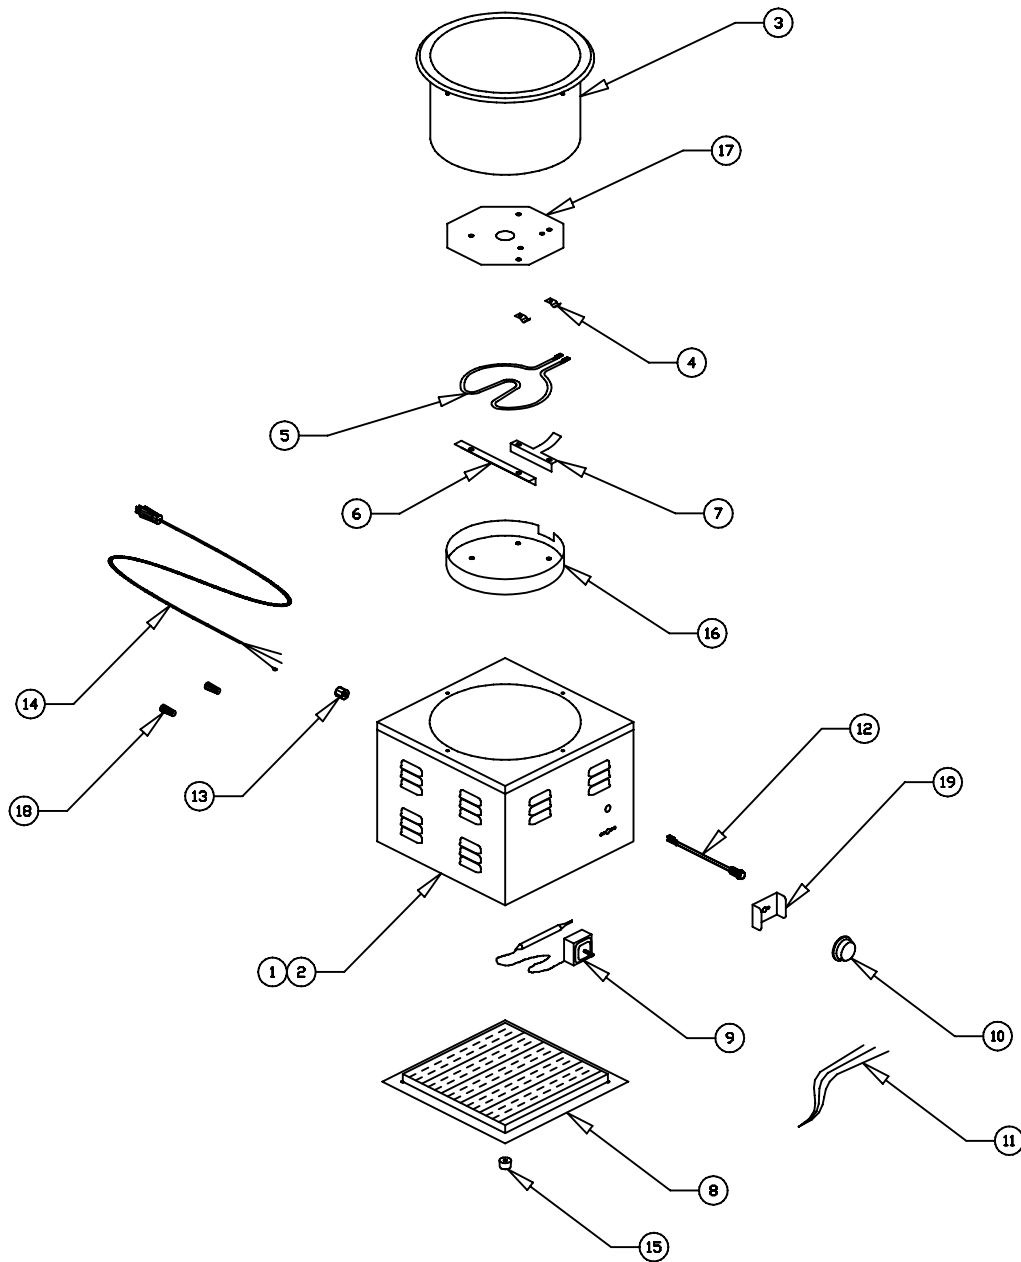

REPLACEMENT PARTS CATALOG

CW-1B

COOKER-WARMER-SERVER

CW-1B 55655 - 120V

CW-1B 55735 - 120V

CW-1B 55740 - 120V

CW-1B 55770 - 240V

APW / Wyott
FOOD SERVICE EQUIPMENT CO.
DALLAS, TX 75226

CW-1B COOKER WARMER SERVER

| ITEM NUMBER | STOCK NUMBER | DESCRIPTION |
|------------------------|-------------------------|-----------------------------|
| 1 | 55685 | WRAPPER & TOP ASS'Y |
| 2 | 55738 | WRAPPER & TOP ASS'Y (55735) |
| 3 | 55693 | WELL POT |
| 4 | 89120 | JIFFY CLIP |
| 5 | 55960 | HEATING ELEMENT 120V-800W |
| 5A | 55962 | HEATING ELEMENT 240V-800W |
| 6 | 55695 | ELEMENT CLAMP |
| 7 | 55696 | ANTI ROTATION CLAMP |
| 8 | 55689 | BOTTOM COVER |
| 9 | 60320 | THERMOSTAT |
| 10 | 56528 | KNOB, TSTAT |
| 11 | 55727 | WIRE HARNESS |
| 12 | 56530 | INDICATOR LIGHT |
| 13 | 89101 | STRAIN RELIEF BUSHING |
| 14 | 55947 | CORD 120V |
| 14A | 55947 | CORD 240V (PLUG REMOVED) |
| 15 | 55768 | RUBBER FOOT |
| 16 | 55992 | ELEMENT COVER |
| 17 | 50817 | HEAT TRANSFER PLATE |
| 18 | 89475 | SET SCREW WIRE NUT |
| 19 | 54801 | GUARD, KNOB |
| | 88961 | 10-24 GREEN HEX NUT |
| | 89061 | 10-24 HEX NUT |
| | 89025 | 10-24 SPEED NUT |
| | 89059 | #10 EXTERNAL WIRE NUT |
| | 89073 | #8 x 1/2" SHEET METAL SCREW |
| | 89425 | FIBERGLASS SLEEVING |

CW-1B WIRING DIAGRAM

AMERICAN PERMANENT WARE, INC.
729 THIRD AVENUE
DALLAS, TX. 75226