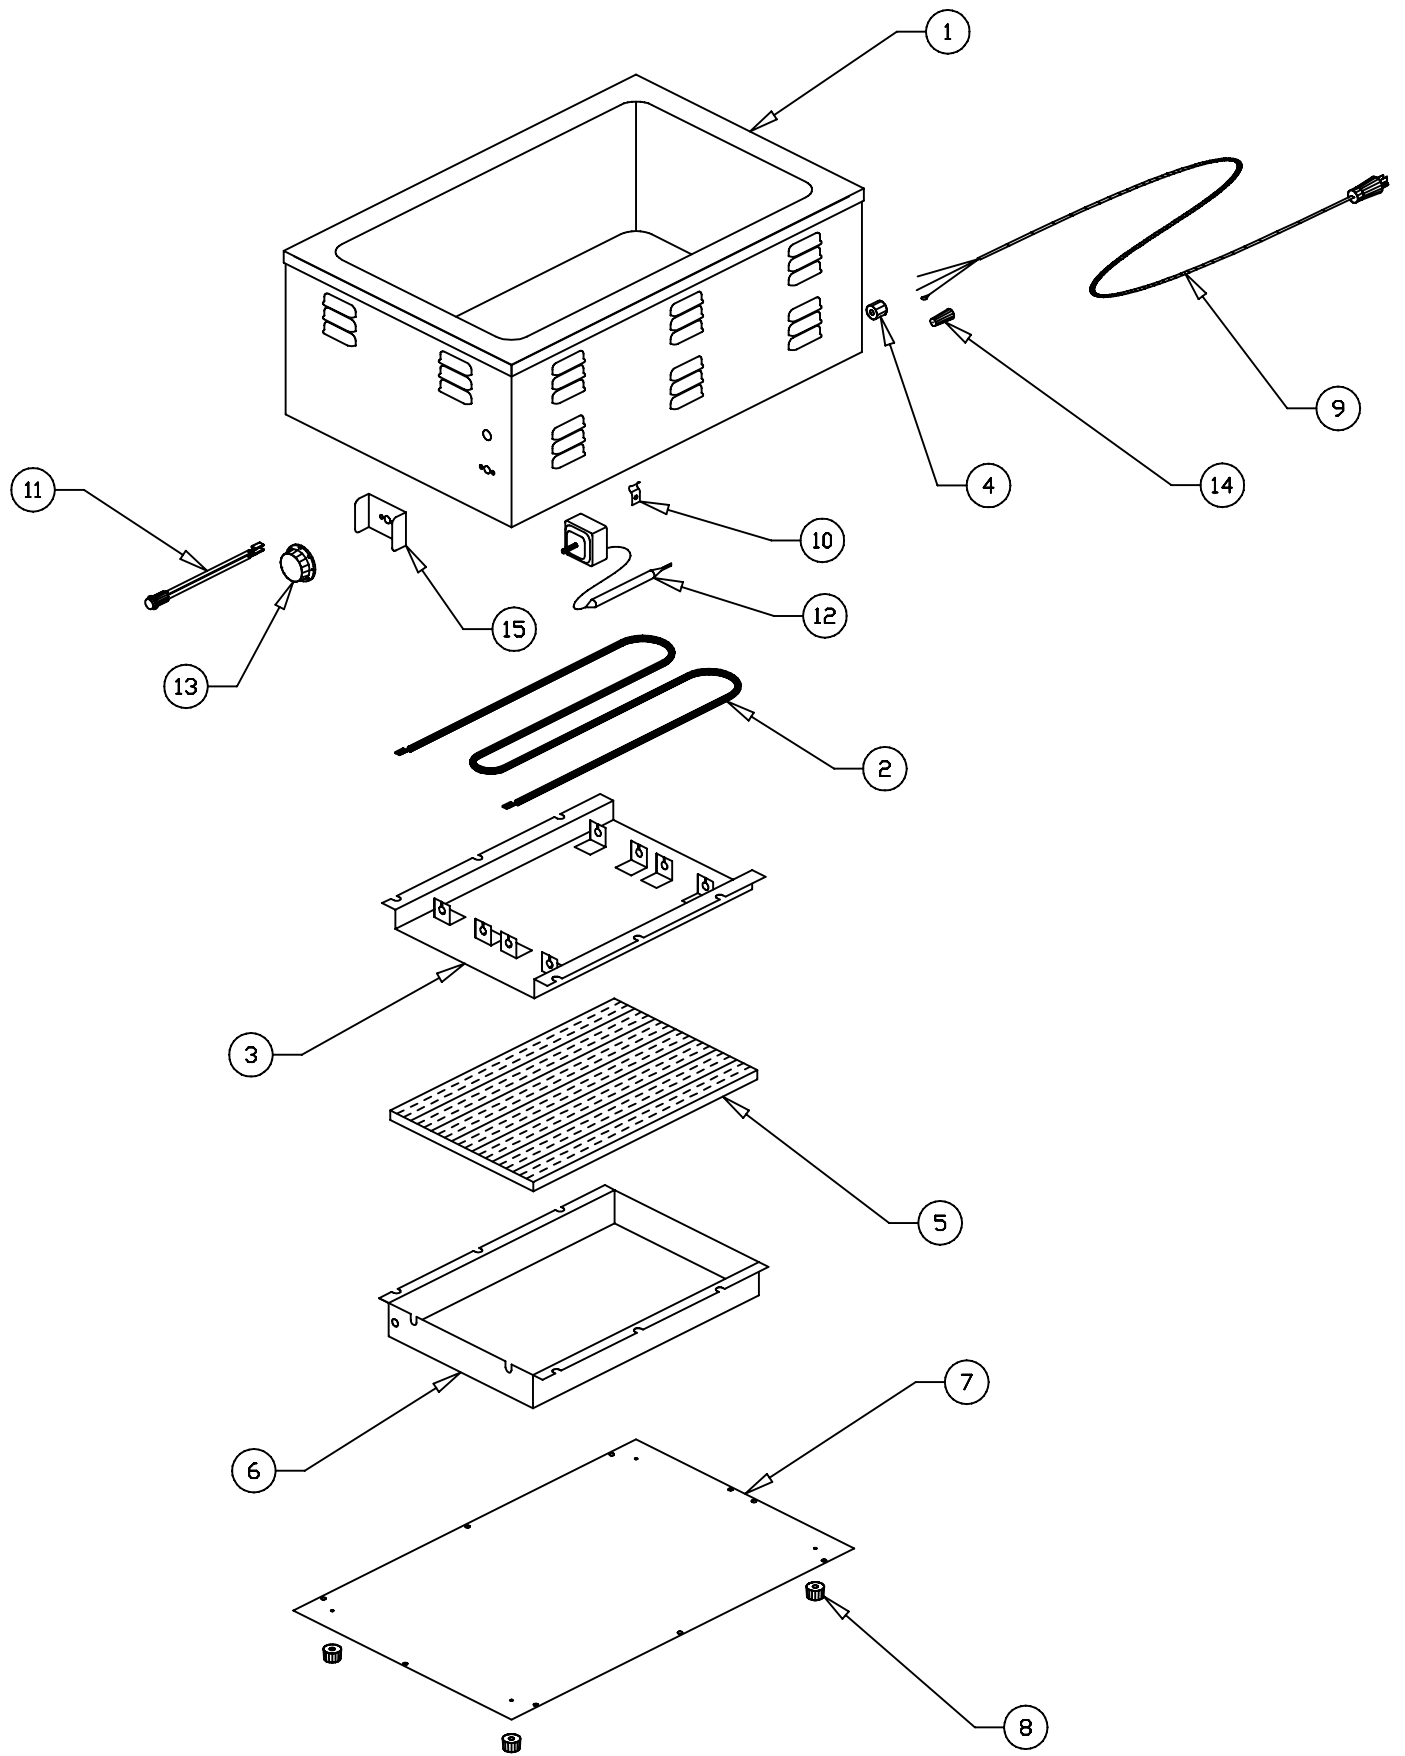

CW-2A

COOKER-WARMER-SERVER

CW-2A 55801 - 120V

CW-2A 55899 - 240V

APW Wyott

**FOOD SERVICE EQUIPMENT CO
DALLAS, TX 75226**

COOKER-WARMER-SERVER

ITEM NO	STOCK NO	DESCRIPTION
1	55973	PAN AND WRAPPER ASSEMBLY
2	56322	HEATING ELEMENT 120V-1500W
	55441	HEATING ELEMENT 240V-1600W
3	56506	REFLECTOR PAN
4	89101	STRAIN RELIEF BUSHING
5	56547	INSULATION
6	55610	ELEMENT COVER
7	55895	BOTTOM COVER
8	55768	RUBBER FOOT
9	55947	CORD 120V
	55947	CORD 240V (PLUG REMOVED)
10	89120	JIFFY CLIP
11	56530	INDICATOR LIGHT
12	60320	THERMOSTAT
13	56528	KNOB, TSTAT
14	89475	WIRE NUT
15	54801	KNOB GUARD
16	56039	THERMOSTAT BULB COVER
	88961	10-24 GREEN HEX NUT
	89061	10-24 HEX NUT
	89025	10-24 SPEED NUT
	89059	#10 EXTERNAL LOCKWASHER
	89073	#8 x 1/2" SHEET METAL SCREW
	89425	FIBERGLASS SLEEVING
	55719	WIRE HARNESS

APW Wyott

FOOD SERVICE EQUIPMENT CO
DALLAS, TX 75226

WIRING-DIAGRAM

AMERICAN PERMANENT WARE, INC.
729 THIRD AVENUE
DALLAS, TX. 75226