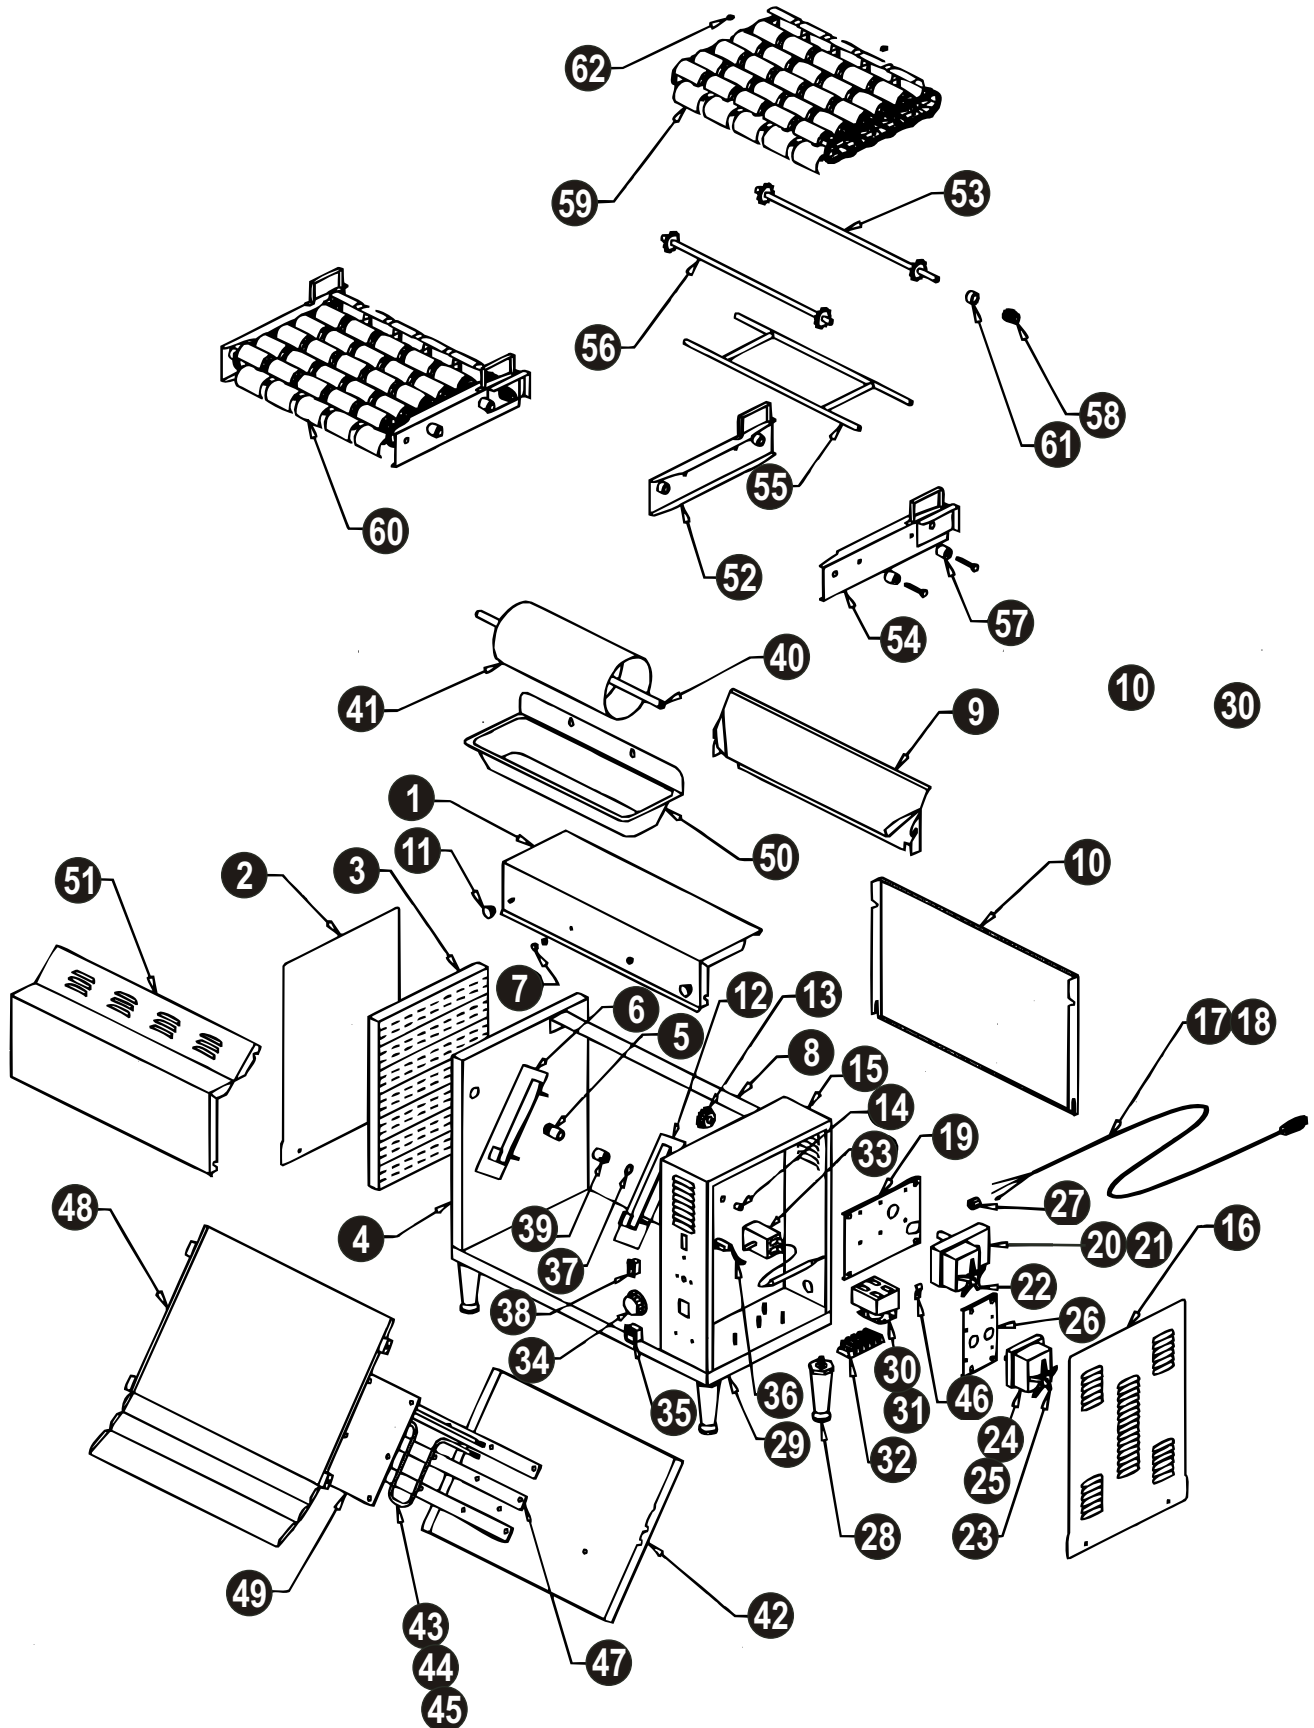

729 Third Avenue
Dallas, TX 75226

M-83

Bun Grill Toaster

Phone: (214) 421-7366
Fax: (214) 565-0976
Toll Free: (800) 527-2100
Website: www.apwwyott.com
E-mail: info@apwwyott.com

Item	P/N	Description	Item	P/N^e	Description
1	83028	Top Front Panel	42	83021	Element Cover
2	85800	LH Inspection Panel	43	85632	Heating Element 120V
3	83047	Insulation, LH Panel	44	85633	Heating Element 208V
4	83012	LH Outer Panel	45	85634	Heating Element 240V
5	85210	BR Idler Bushing	46	89120	Jiffy Clip
6	83056	LH Hanger Plate	47	83020	Element Bracket
7	87074	Hanger Pin W/Head	48	83017	Grill Plate
8	83048	Top Brace	49	83030	Aluminum Transfer Plate
9	83113	Top Back Panel/Bun Chute	50	83035	Butter Pan
10	83043	Bottom Back Panel	51	83003	Bottom Front Panel
11	89165	Knob, Panels	52	83041	LH Chain Ride
12	83055	RH Hanger Plate	53	85120	Drive Shaft Assembly
13	85032	Motor Drive Gear 19 Tooth	54	83029	RH Chain Ride
	85037	Motor Drive Gear 16 Tooth	55	85215	Inner Brace
	85183	Motor Drive Gear 17 Tooth	56	85119	Idler Shaft Assembly
	85047	Motor Drive Gear 21 Tooth	57	85228	Conveyor Knob
	85042	Motor Drive Gear 13 Tooth	58	85033	Conveyor Gear 13 Tooth
14	89110	Capillary Bushing		85038	Conveyor Gear 16 Tooth
15	83011	RH Outer Housing		85030	Conveyor Gear 15 Tooth
16	85710	RH Inspection Panel		85046	Conveyor Gear 11 Tooth
17	85638	Power Cord 120V		85043	Conveyor Gear 19 Tooth
18	85640	Power Cord 208/240V	59	85124	Chain & Weight Assembly
19	83053	Motor Mnt Plate Conv. Mtr.	60	83024	Complete Conveyor Ass'y.
20	85178	Conveyor Motor 120V	61	85115	Teflon Bearing (each)
21	85195	Conveyor Motor 208/240V	62	85136	Chain Master Link (each)
22	85162	Fan, Conveyor Motor	Parts Not Shown		
23	85161	Fan, BR Motor		89059	#10 Lockwasher
24	85175	BR Motor 120V		89065	10-24 Lock Nut
25	85197	BR Motor 208/240V		89031	10-32 X 5/16" Screw
26	83001	Motor Mnt Plate BR Motor		89088	8-32 X 1 1/4" Screw
27	89111	Strain Relief Bushing		89090	10-32 X 3/16" Set Screw
28	87320	Leg (each)		89076	1/4" Lockwasher
29	83006	Base Plate		89003	1/4-20 X 1/2" Bolt
30	87071	Relay 120V		89062	10-32 Hex Nut
31	87438	Relay 208/240V		89071	#10 Flat Washer
32	89145	Terminal Block		89030	10-32 X 3/4" Screw
33	60320	Thermostat		89054	6-32 Hex Nut
34	60321	Knob, T-Stat		85003	Tinnerman Clip
35	89406	Switch, Main Power		89061	10-24 Hex Nut
36	55682	Indicator Light		89050	6-32 X 3/16" Screw
37	83051	Nyliner Bushing		89097	10-32 X 5/8" Bolt
38	89408	Switch, Motor		89046	#8 Lockwasher
39	83050	BR Drive Bushing		89063	8-32 Nex Nut
40	85174	BR Shaft Assembly		89000	1/4-20 X 1 1/4" Bolt
41	85173	BR Cylinder			

M-83 BUN GRILL TOASTER (Exploded View)