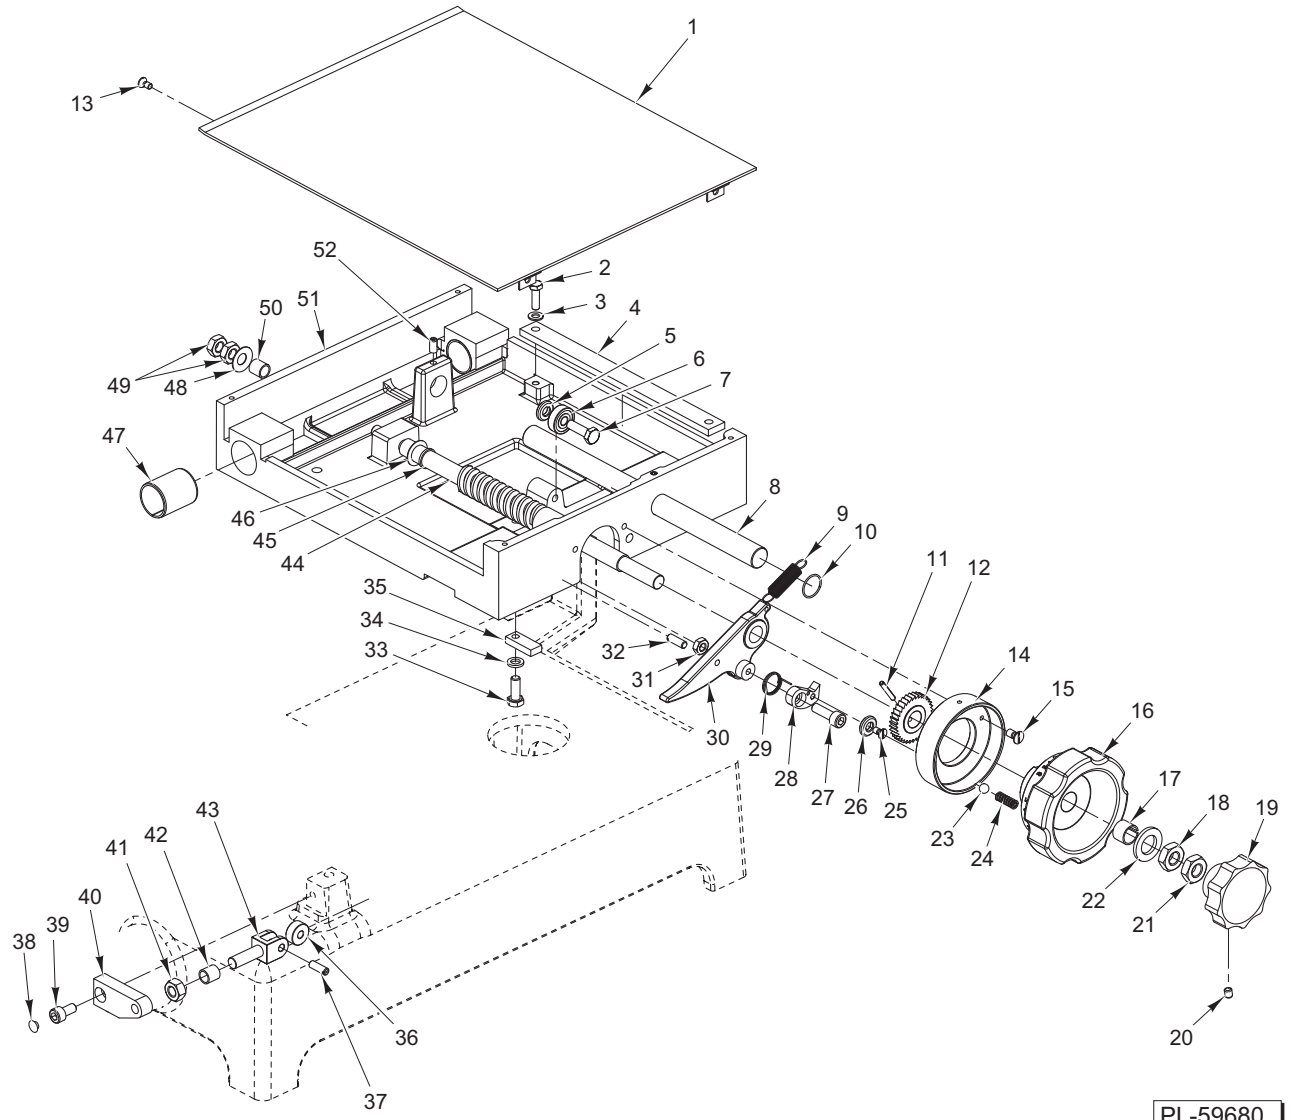

PL-59680

CARRIAGE

CARRIAGE

ILLUS. PL-59680	PART NO.	NAME OF PART	AMT.
1	01-40300M-00118	Cover – Plate (SST).....	1
2	01-40330M-00183	Screw M5 x 14 (SST).....	2
3	01-40330M-00068	Washer (SST).....	2
4	01-40300M-00089	Bar – Carriage.....	1
5	01-40330M-00029	Washer.....	1
6	01-400825-00015	Bearing.....	1
7	01-40300M-00091	Screw M6 x 20 (SST).....	1
8	01-40300M-00094	Rod – Feeding Carriage.....	1
9	01-40300M-00100	Spring.....	1
10	01-40300M-00101	Ring (For Spring).....	1
11	01-40300M-00103	Pin – Spring 3 x 20.....	1
12	01-40300M-00102	Pinion.....	1
13	01-40330M-00137	Screw M4 x 8 (SST).....	4
14	01-40300M-00106	Flange (Incls. Rivet).....	1
15	01-40330M-00081	Screw M5 x 10 (SST).....	2
16	01-40300M-00173	Knob Assy. – Graduated (Incls. Items 17, 23, & 24).....	1
17	01-40300M-00019	Bushing.....	2
18	01-40300M-00112	Nut M10 (SST).....	1
19	01-40300M-00174	Knob Assy. (Incls. Item 20).....	1
20	01-400825-00086	Grub Screw M5 x 6.....	1
21	01-40300M-00112	Nut M10 (SST).....	1
22	01-40300M-00111	Washer (SST).....	1
23	01-40300M-00110	Ball (1/4 In.).....	1
24	01-40300M-00109	Spring.....	1
25	01-40330M-00137	Screw M4 x 8 (SST).....	1
26	01-40330M-00029	Washer.....	2
27	01-40300M-00105	Screw M6 x 20.....	1
28	01-40300M-00104	Pawl.....	1
29	01-40330M-00167	Spring.....	1
30	01-40300M-00099	Lever.....	1
31	01-40330M-00578	Nut M6 (SST).....	1
32	01-40330M-00527	Pin.....	1
33	01-40300M-00033	Screw M6 x 18 (SST).....	1
34	01-40330M-00051	Washer (SST).....	1
35	01-40300M-00092	Plate.....	1
36	01-40300M-00117	Retainer.....	1
37	01-40330M-00527	Pin.....	1
38	01-40300M-00115	Tap – Plastic.....	1
39	01-40330M-00147	Screw M6 x 12 (SST).....	1
40	01-40300M-00114	Support – Feeder.....	1
41	01-40300M-00120	Nut M8 (SST).....	1
42	01-40300M-00121	Tube – Transparent.....	AR
43	01-40300M-00116	Feeder.....	1
44	01-40300M-00096	Endless Screw.....	1
45	01-40330M-00143	Washer (SST).....	1
46	01-40300M-00097	Washer – Spring.....	1
47	01-400827-00218	Bushing.....	2
48	01-40300M-00097	Washer – Spring.....	1
49	01-40300M-00098	Nut M8.....	2
50	01-40300M-00095	Bushing.....	1
51	01-40300M-00172	Carrier Assy. – Plate (Incls. Items 5, 6, 7, 33, 34, 35, 47, & 50).....	1
52	01-40330M-00218	Grub Screw M5 x 10.....	2