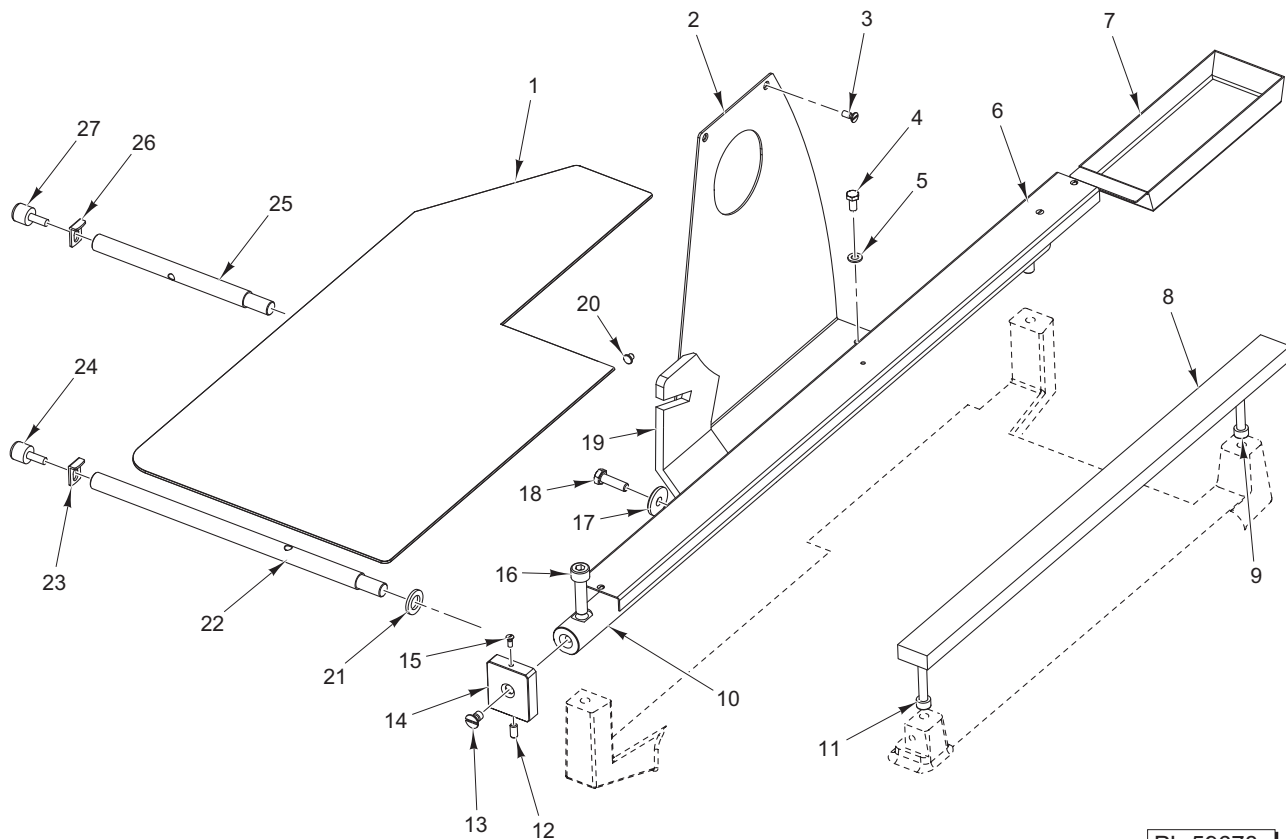

MODEL 300M SLICER REPLACEMENT PARTS

PL-59678

GUARDS

ILLUS.	PART NO.	NAME OF PART	AMT.
PL-59678			
1	01-40300M-00065	Tray.....	1
2	01-40300M-00072	Guard – Chain	1
3	01-40330M-00137	Screw M4 x 8 (SST).....	2
4	01-40300M-00073	Screw M5 x 10 (SST).....	2
5	01-40330M-00068	Washer (SST).....	2
6	01-40300M-00069	Rod – Protection.....	1
7	01-40300M-00074	Tank.....	1
8	01-40300M-00060	Bar – Square.....	1
9	01-40300M-00017	Screw M6 x 45 (SST).....	1
10	01-40300M-00059	Rod.....	1
11	01-40300M-00017	Screw M6 x 45 (SST).....	1
12	01-40330M-00218	Grub Screw M5 x 10.....	2
13	01-40300M-00070	Screw M6 x 10 (SST).....	2
14	01-40300M-00068	Block.....	2
15	01-40300M-00071	Screw M3 x 6 (SST).....	2
16	01-40300M-00078	Screw M8 x 30 (SST).....	2
17	01-400825-00006	Washer.....	2
18	01-40300M-00033	Screw M6 x 18 (SST).....	2
19	01-40300M-00075	Shoe.....	1
20	01-400825-00030	Tap – Plastic.....	1
21	01-40300M-00063	Washer (SST).....	2
22	01-40300M-00062	Pin.....	1
23	01-40300M-00066	Plate – Locking.....	1
24	01-40300M-00067	Knob.....	1
25	01-40300M-00064	Pin.....	1
26	01-40300M-00066	Plate – Locking.....	1
27	01-40300M-00067	Knob.....	1