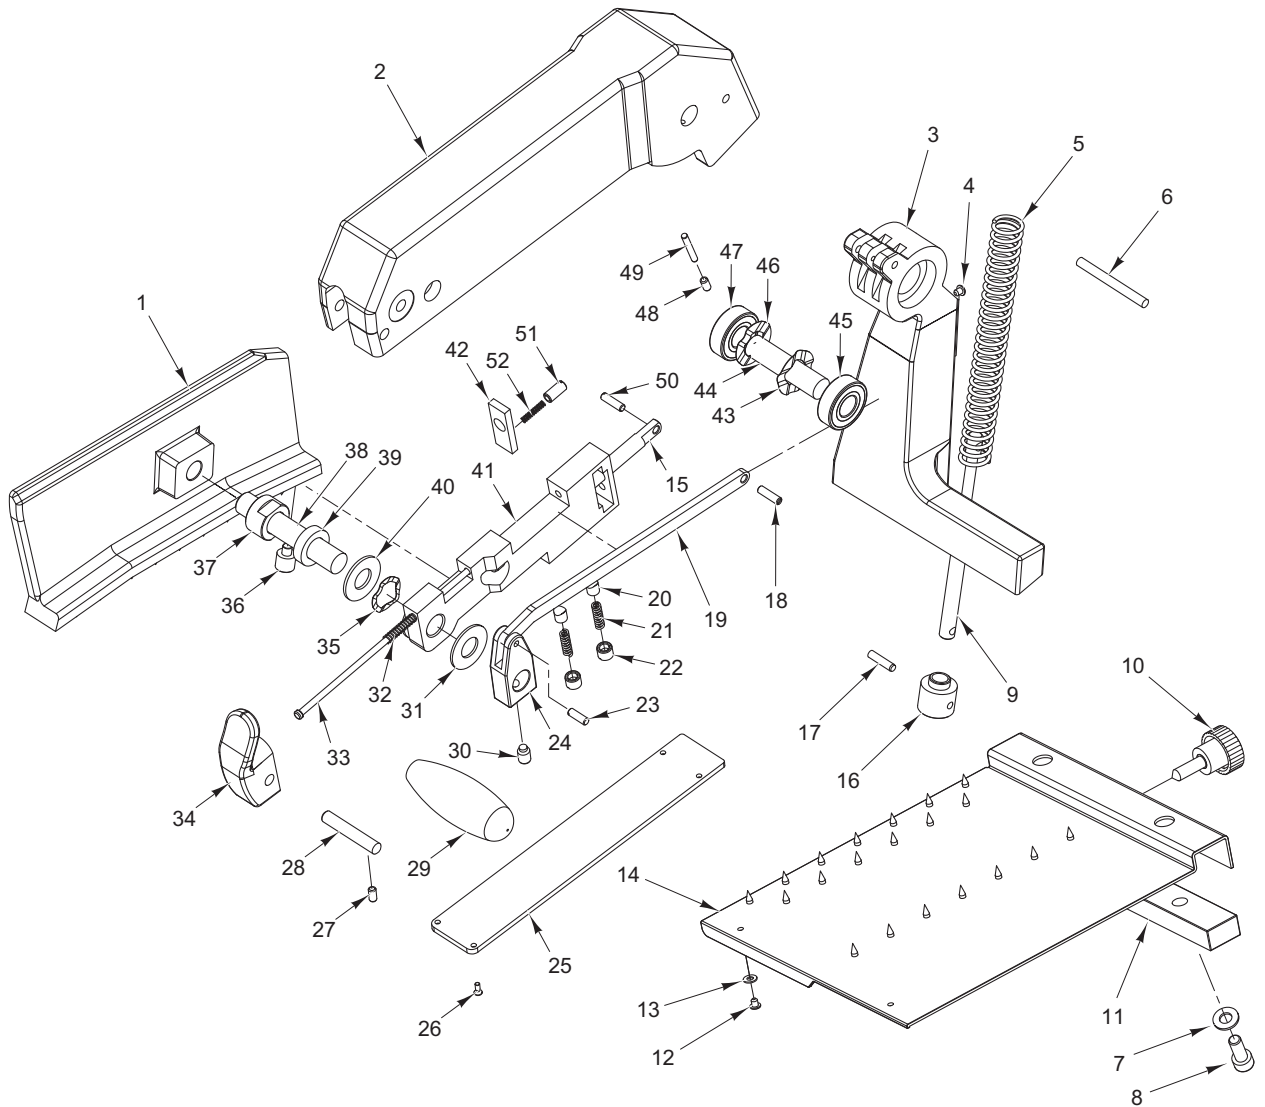

PL-59679

SLIDING PLATE

SLIDING PLATE

ILLUS. PL-59679	PART NO.	NAME OF PART	AMT.
1	01-40300M-00082	Aluminum Handgrip	1
2	01-40330M-00554	Body – Handgrip	1
3	01-40300M-00079	Handgrip	1
4	01-400825-00030	Tap – Plastic	1
5	01-40330M-00558	Spring	1
6	01-40330M-00559	Pin (SST)	1
7	01-40330M-00143	Washer (SST)	2
8	01-40300M-00078	Screw M8 x 25 (SST).....	2
9	01-40330M-00560	Rod (For Spring)	1
10	01-40300M-00171	Knob Assy.	1
11	01-40300M-00086	Plate – Aluminum.....	1
12	01-400825-00030	Tap – Plastic	2
13	01-40330M-00054	Washer (SST)	2
14	01-40300M-00170	Cover Assy. – Plate (SST)	1
15	01-40330M-00548	Rod	1
16	01-40330M-00562	Spacer	1
17	01-40330M-00561	Pin.....	1
18	01-40330M-00112	Pin 5 x 18.....	1
19	01-40330M-00568	Rod – Joint.....	1
20	01-40330M-00099	Tablet – Brass.....	2
21	01-40330M-00100	Spring	2
22	01-40330M-00101	Grub Screw.....	2
23	01-40330M-00527	Pin 6-M5 x 15.....	1
24	01-40330M-00532	Brake – Joint.....	1
25	01-40330M-00523	Plate.....	1
26	01-40330M-00522	Screw M3 x 8.....	4
27	01-40330M-00218	Grub Screw.....	1
28	01-40330M-00531	Pin 8 x 50.....	1
29	01-40300M-00081	Handle – Black.....	1
30	01-40300M-00083	Grub Screw M8 x 12.....	1
31	01-40330M-00533	Washer.....	1
32	01-40330M-00096	Spring	1
33	01-40330M-00535	Rod	1
34	01-40330M-00536	Lever – Black	1
35	01-40330M-00537	Washer.....	1
36	01-40330M-00538	Pin – Nylon	1
37	01-40330M-00541	Bushing.....	1
38	01-40330M-00539	Pin.....	1
39	01-40330M-00542	Spacer	1
40	01-40330M-00543	Washer.....	2
41	01-40330M-00544	Brake Body	1
42	01-40330M-00545	Brake Plate	1
43	01-400825-00095	Washer.....	1
44	01-40330M-00550	Pin (For Handgrip)	1
45	01-40330M-00551	Bearing	1
46	01-400825-00095	Washer.....	1
47	01-40330M-00551	Bearing	1
48	01-40330M-00218	Grub Screw.....	3
49	01-40330M-00553	Pin.....	1
50	01-40330M-00112	Pin 5 x 18.....	1
51	01-40330M-00104	Grub Screw.....	1
52	01-40330M-00103	Spring	1
	01-40300M-00169	Hand Grip Assy. (Incls. Items 1 thru 6, 9, & 15 thru 52).....	1