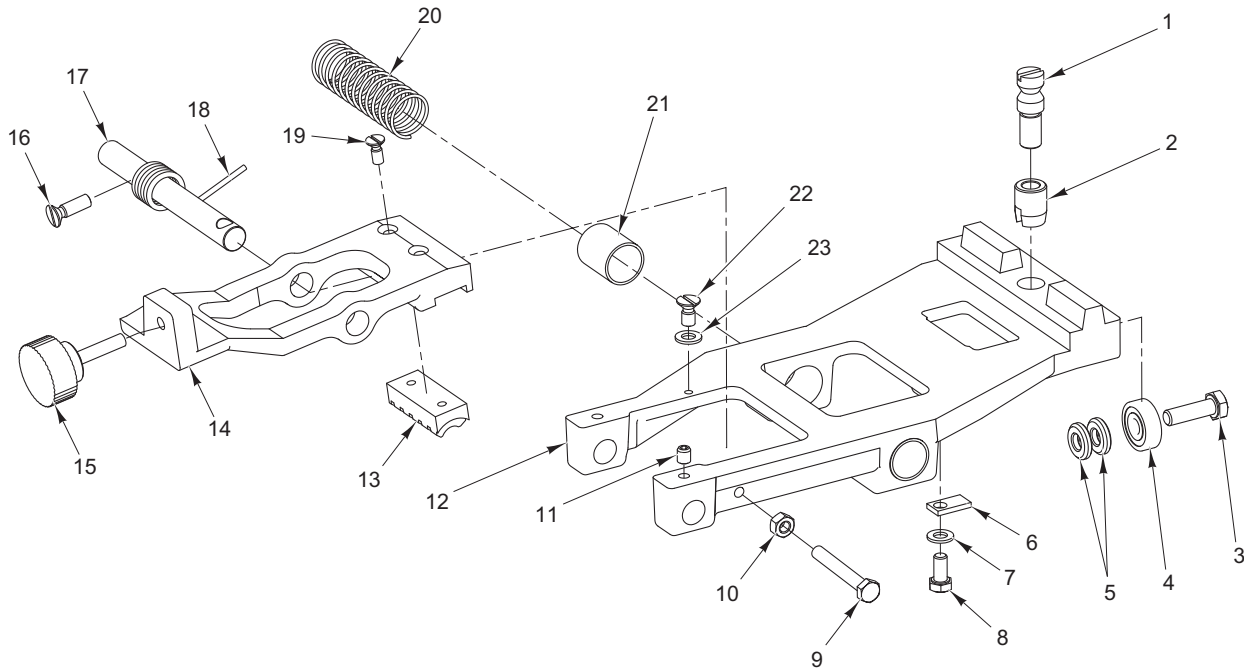

MODEL 300M SLICER REPLACEMENT PARTS

PL-59678

GUARDS

ILLUS.	PART NO.	NAME OF PART	AMT.
PL-59678			
1	01-40300M-00065	Tray.....	1
2	01-40300M-00072	Guard – Chain	1
3	01-40330M-00137	Screw M4 x 8 (SST).....	2
4	01-40300M-00073	Screw M5 x 10 (SST).....	2
5	01-40330M-00068	Washer (SST).....	2
6	01-40300M-00069	Rod – Protection.....	1
7	01-40300M-00074	Tank.....	1
8	01-40300M-00060	Bar – Square.....	1
9	01-40300M-00017	Screw M6 x 45 (SST).....	1
10	01-40300M-00059	Rod.....	1
11	01-40300M-00017	Screw M6 x 45 (SST).....	1
12	01-40330M-00218	Grub Screw M5 x 10.....	2
13	01-40300M-00070	Screw M6 x 10 (SST).....	2
14	01-40300M-00068	Block.....	2
15	01-40300M-00071	Screw M3 x 6 (SST).....	2
16	01-40300M-00078	Screw M8 x 30 (SST).....	2
17	01-400825-00006	Washer.....	2
18	01-40300M-00033	Screw M6 x 18 (SST).....	2
19	01-40300M-00075	Shoe.....	1
20	01-400825-00030	Tap – Plastic.....	1
21	01-40300M-00063	Washer (SST).....	2
22	01-40300M-00062	Pin.....	1
23	01-40300M-00066	Plate – Locking.....	1
24	01-40300M-00067	Knob.....	1
25	01-40300M-00064	Pin.....	1
26	01-40300M-00066	Plate – Locking.....	1
27	01-40300M-00067	Knob.....	1