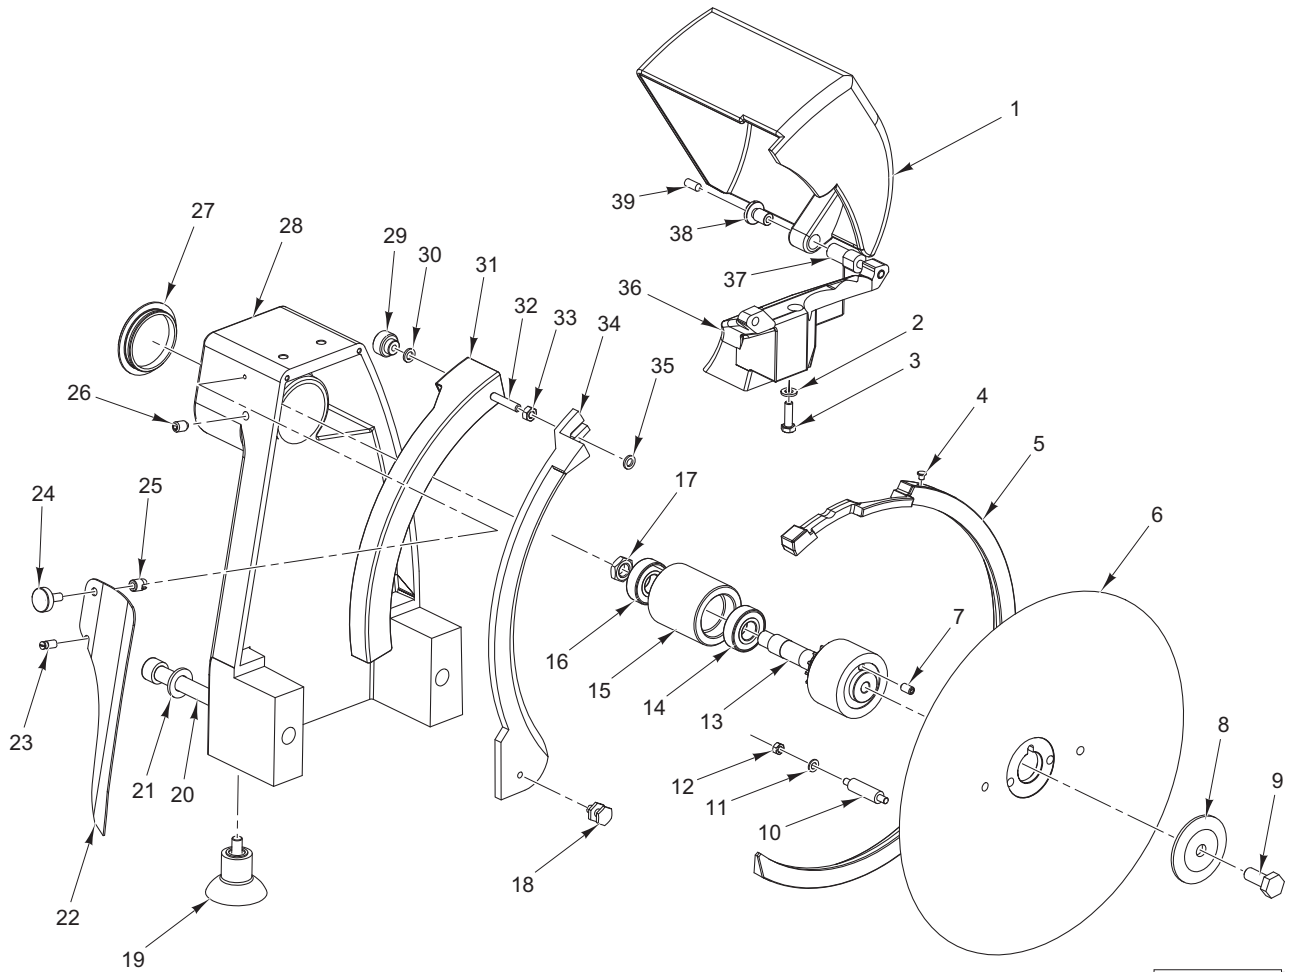

CATALOG OF
REPLACEMENT PARTS

MODEL 300M SLICER

EFFECTIVE SEPTEMBER 2011

TABLE OF CONTENTS

5	BASE
7	TRANSMISSION
8	GUARDS
9	FEEDING CARRIAGE
11	SLIDING PLATE
13	CARRIAGE
15	SHARPENER

PL-59676

BASE

BASE

ILLUS. PL-59676	PART NO.	NAME OF PART	AMT.
1	01-40330M-00001	Handle – Flywheel	1
2	01-40300M-00028	Nut M12 (SST).....	1
3	01-40300M-00029	Washer (SST)	1
4	01-40300M-00023	Flywheel.....	1
5	01-40300M-00024	Pin – Spring 6 x 60 (SST).....	1
6	01-40300M-00011	Pin – Spring 6 x 40	1
7	01-40300M-00005	Bushing	1
8	01-40330M-00013	Gear (Z16)	1
9	01-40300M-00025	Chain	3
10	01-40300M-00008	Pinion (Z45)	1
11	01-40300M-00010	Pin – Spring 6 x 35	1
12	01-40300M-00021	Screw (For Crankwheel Joint)	1
13	01-40300M-00163	Crankwheel Arm Assy. (Steel) (Incls. Item 40).....	1
14	01-40300M-00017	Screw M6 x 45 (SST).....	1
15	01-40300M-00020	Screw (For Crankwheel Joint) (Left).....	1
16	01-40300M-00016	Screw M8 x 16 (SST).....	1
17	01-40300M-00015	Washer (Alum.).....	1
18	01-40300M-00014	Crankwheel.....	1
19	01-40330M-00017	Bearing	1
20	01-40300M-00006	Circlip.....	1
21	01-40300M-00162	Gear Support Assy. (Incls. Items 19, 20, 21, 27, & 28).....	1
22	01-40330M-00143	Washer (SST)	3
23	01-40330M-00224	Screw M8 x 35 (SST).....	3
24	01-40300M-00013	Shaft – Gear	1
25	01-40300M-00012	Gear (Z32)	1
26	01-40300M-00011	Pin – Spring 6 x 40	1
27	01-40300M-00002	Bearing	1
28	01-40300M-00006	Circlip.....	1
29	01-40330M-00013	Gear (Z16)	1
30	01-40300M-00011	Pin – Spring 6 x 40	1
31	01-40300M-00005	Bushing	2
32	01-40300M-00007	Spacer – Pinion	1
33	01-40300M-00009	Shaft – Pinion	1
34	01-40300M-00005	Bushing	1
35	01-400827-00093	Foot – Rubber.....	4
36	01-40300M-00026	Plate.....	1
37	01-40300M-00002	Bearing	1
38	01-40300M-00022	Rod	1
39	01-40300M-00027	Cover – Aluminum	1
40	01-40300M-00019	Bushing.....	2