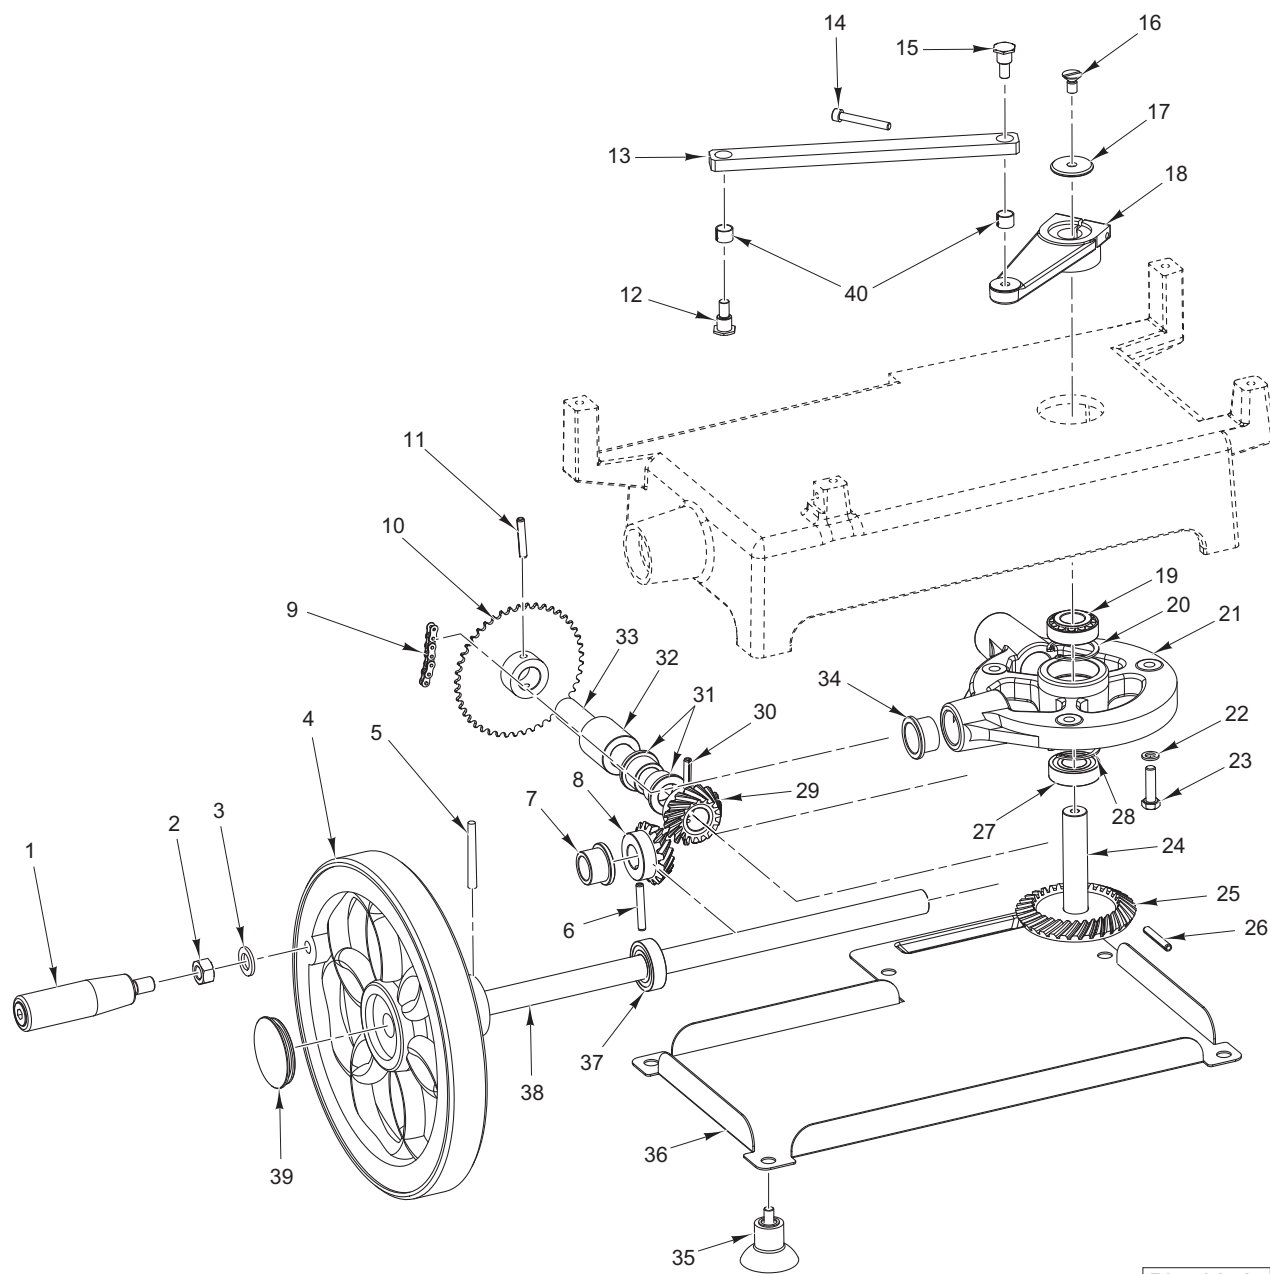

CATALOG OF
REPLACEMENT PARTS

MODEL 300M SLICER

EFFECTIVE SEPTEMBER 2011

TABLE OF CONTENTS

5	BASE
7	TRANSMISSION
8	GUARDS
9	FEEDING CARRIAGE
11	SLIDING PLATE
13	CARRIAGE
15	SHARPENER

PL-59676

BASE

BASE

ILLUS. PL-59676	PART NO.	NAME OF PART	AMT.
1	01-40330M-00001	Handle – Flywheel	1
2	01-40300M-00028	Nut M12 (SST).....	1
3	01-40300M-00029	Washer (SST)	1
4	01-40300M-00023	Flywheel.....	1
5	01-40300M-00024	Pin – Spring 6 x 60 (SST).....	1
6	01-40300M-00011	Pin – Spring 6 x 40	1
7	01-40300M-00005	Bushing	1
8	01-40330M-00013	Gear (Z16)	1
9	01-40300M-00025	Chain	3
10	01-40300M-00008	Pinion (Z45)	1
11	01-40300M-00010	Pin – Spring 6 x 35	1
12	01-40300M-00021	Screw (For Crankwheel Joint)	1
13	01-40300M-00163	Crankwheel Arm Assy. (Steel) (Incls. Item 40).....	1
14	01-40300M-00017	Screw M6 x 45 (SST).....	1
15	01-40300M-00020	Screw (For Crankwheel Joint) (Left).....	1
16	01-40300M-00016	Screw M8 x 16 (SST).....	1
17	01-40300M-00015	Washer (Alum.).....	1
18	01-40300M-00014	Crankwheel.....	1
19	01-40330M-00017	Bearing	1
20	01-40300M-00006	Circlip.....	1
21	01-40300M-00162	Gear Support Assy. (Incls. Items 19, 20, 21, 27, & 28).....	1
22	01-40330M-00143	Washer (SST)	3
23	01-40330M-00224	Screw M8 x 35 (SST).....	3
24	01-40300M-00013	Shaft – Gear	1
25	01-40300M-00012	Gear (Z32)	1
26	01-40300M-00011	Pin – Spring 6 x 40	1
27	01-40300M-00002	Bearing	1
28	01-40300M-00006	Circlip.....	1
29	01-40330M-00013	Gear (Z16)	1
30	01-40300M-00011	Pin – Spring 6 x 40	1
31	01-40300M-00005	Bushing	2
32	01-40300M-00007	Spacer – Pinion	1
33	01-40300M-00009	Shaft – Pinion	1
34	01-40300M-00005	Bushing	1
35	01-400827-00093	Foot – Rubber.....	4
36	01-40300M-00026	Plate.....	1
37	01-40300M-00002	Bearing	1
38	01-40300M-00022	Rod	1
39	01-40300M-00027	Cover – Aluminum	1
40	01-40300M-00019	Bushing.....	2