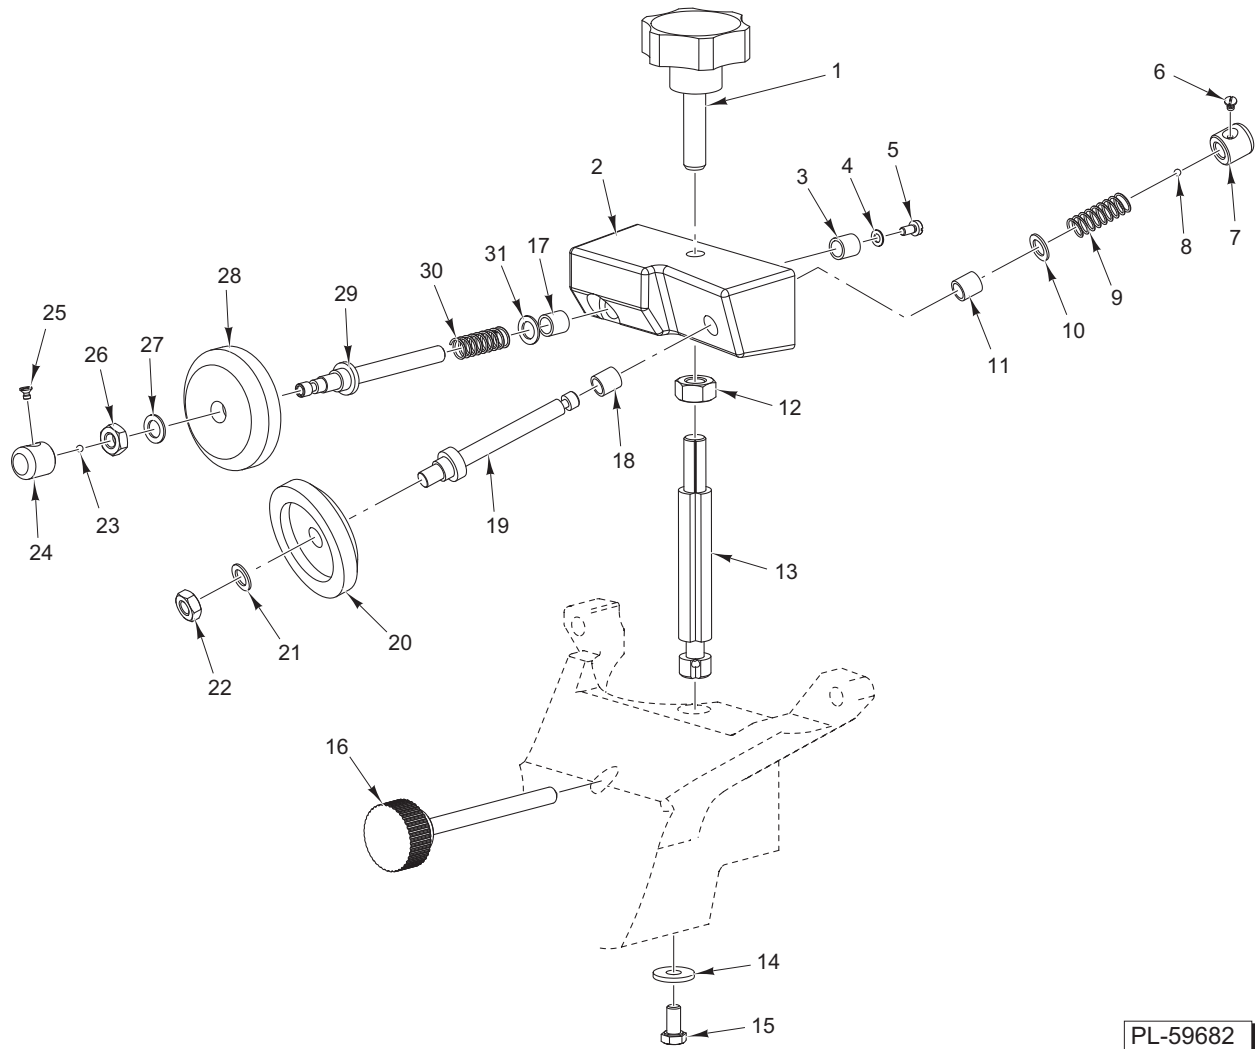

PL-59682

SHARPENER

SHARPENER

ILLUS. PL-59682	PART NO.	NAME OF PART	AMT.
1	01-40300M-00177	Knob Assy.	1
2	01-40300M-00140	Body – Sharpener.....	1
3	01-40300M-00141	Bushing.....	1
4	01-40300M-00150	Washer.....	1
5	01-40300M-00151	Screw M3 x 6.....	1
6	01-40300M-00148	Screw M2.5 x 4 (SST).....	1
7	01-40300M-00147	Button – Push.....	1
8	01-400823-00119	Ball.....	1
9	01-400825-00117	Spring.....	1
10	01-40300M-00144	Washer (SST).....	1
11	01-40300M-00141	Bushing.....	1
12	01-40300M-00098	Nut M8.....	1
13	01-40300M-00154	Shaft – Sharpener.....	1
14	01-40300M-00161	Washer (SST).....	1
15	01-40300M-00073	Screw M5 x 10 (SST).....	1
16	01-40300M-00179	Knob Assy.	1
17	01-40300M-00141	Bushing.....	1
18	01-40300M-00141	Bushing.....	1
19	01-400825-00109	Shaft – Sharpener.....	1
20	01-400825-00111	Stone.....	1
21	01-40300M-00144	Washer (SST).....	1
22	01-40330M-00578	Nut M6 (SST).....	1
23	01-400823-00119	Ball.....	1
24	01-40300M-00153	Button – Push.....	1
25	01-40300M-00148	Screw M2.5 x 4 (SST).....	1
26	01-40330M-00578	Nut M6 (SST).....	1
27	01-40300M-00144	Washer (SST).....	1
28	01-400825-00112	Stone.....	1
29	01-400825-00110	Shaft – Sharpener.....	1
30	01-400825-00117	Spring.....	1
31	01-40300M-00144	Washer (SST).....	1
	01-40300M-00178	Sharpener Assy. (Incls. Items 2 thru 13 & 17 thru 31).....	1