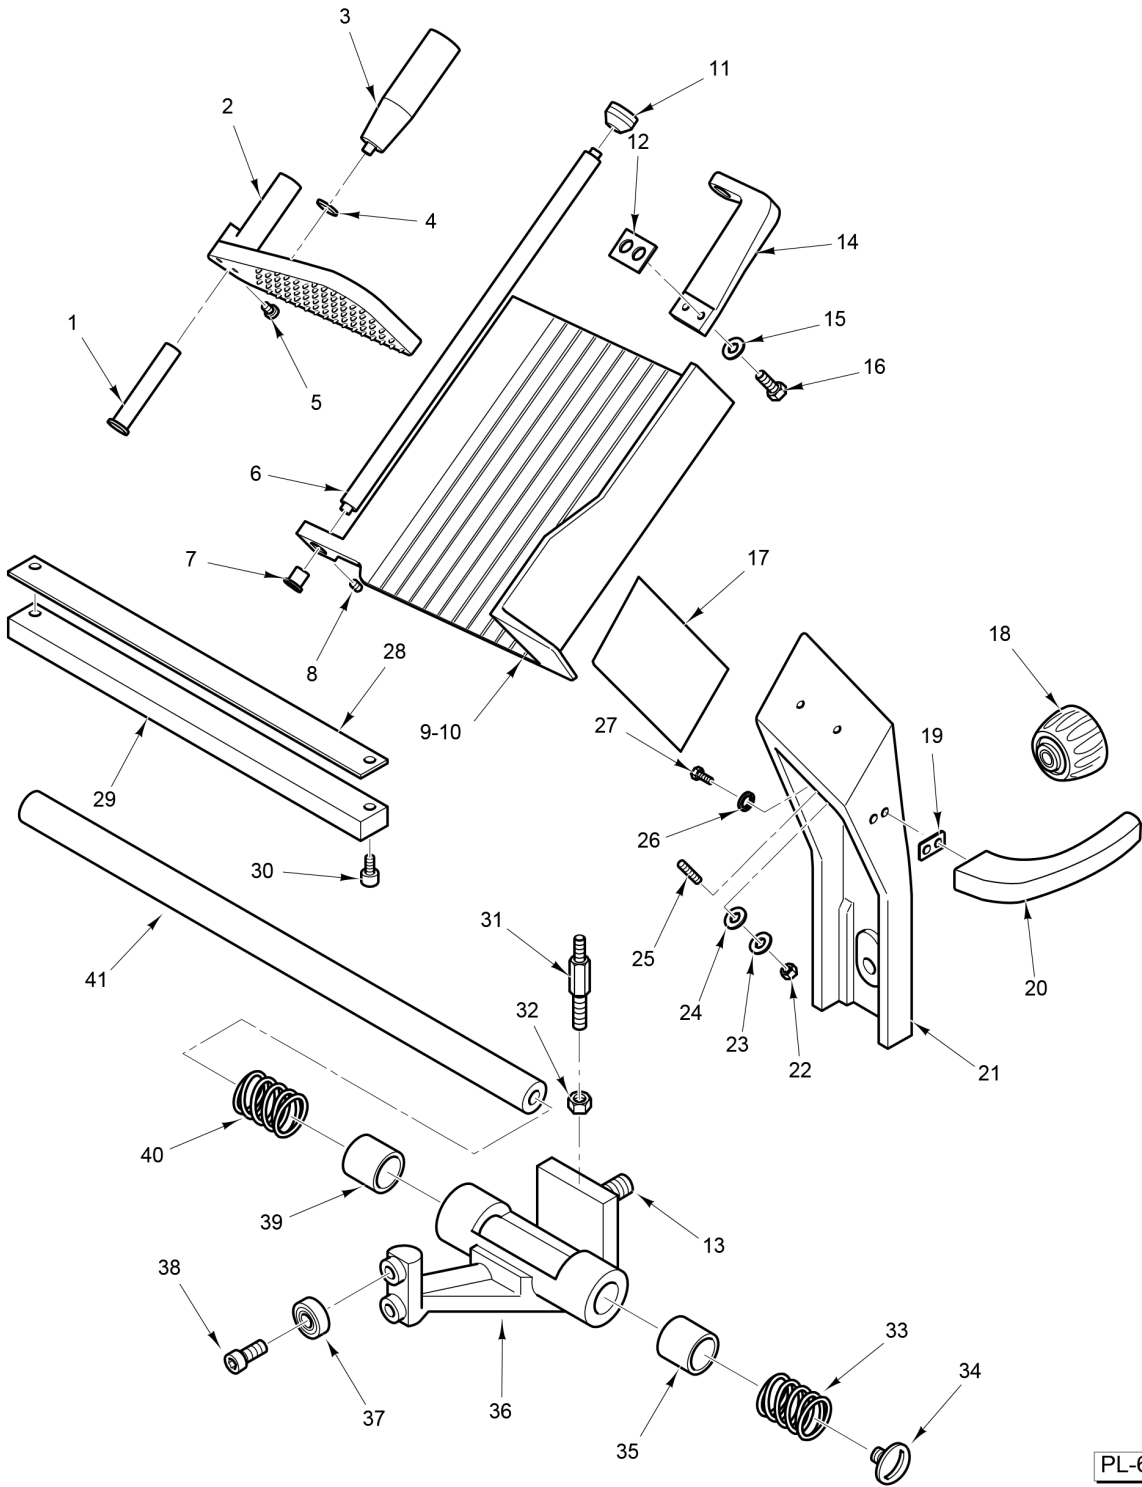

ELECTRICAL AND HOUSING

ELECTRICAL AND HOUSING

ILLUS.	PART NO.	NAME OF PART	AMT.
PL-60096			
1	01-40823E-10001	Deflector - Slicer (825A-PLUS).....	1
2	01-40827E-10000	Deflector - Slicer (827E-PLUS).....	1
3	01-40823E-10002	Pin.....	2
4	01-402101-07041	Nut.....	1
5	01-400839-00093	Set Screw.....	2
6	01-40823E-10025	Knob - Index.....	1
7	01-400839-00093	Set Screw.....	1
8	01-402101-07041	Nut.....	1
9	01-402101-07041	Nut.....	2
10	01-400827-00042	Capacitor.....	1
11	01-40825A-10013	Washer.....	1
12	01-400825-00407	Spacer.....	1
13	01-400825-00405	Cover - Switch Box.....	1
14	01-400825-00006	Washer.....	1
15	01-400825-00021	Screw.....	1
16		Switch (Part no longer available, order Item 35).....	1
17		Cover - Switch (Part no longer available, order Item 35).....	1
18	01-40827E-00093	Foot - Rubber (6mm Threads).....	4
19	01-400823-00061	Set Screw.....	2
20	01-400823-00061	Set Screw.....	1
21	01-400825-0075A	Tie Rod - Center Plate.....	1
22	01-400825-0066B	Belt (Ribbed Flat Belt).....	1
23	FE-021-21	Strain Relief.....	1
24	01-404175-00031	Cord - Power.....	1
25	01-400825-00053	Tie Rod - Motor.....	1
26	01-400825-00055	Plate.....	1
27	01-400825-00006	Washer.....	2
28	01-400825-00056	Nut - Wing.....	1
29	01-402101-07041	Nut.....	2
30	01-400825-0048N	Motor.....	1
31	01-400825-00060	Pin 70MM.....	2
32	01-40827E-10004	Pin - Motor 90MM.....	1
33	01-400827-00058	Screw.....	1
34	01-400825-00006	Washer.....	1
35	01-40823E-10102	Switch (On/Off) (Incls. Item 36).....	1
36	00-915504	Cover - Switch.....	1
37	01-40825A-10014	Screw.....	2