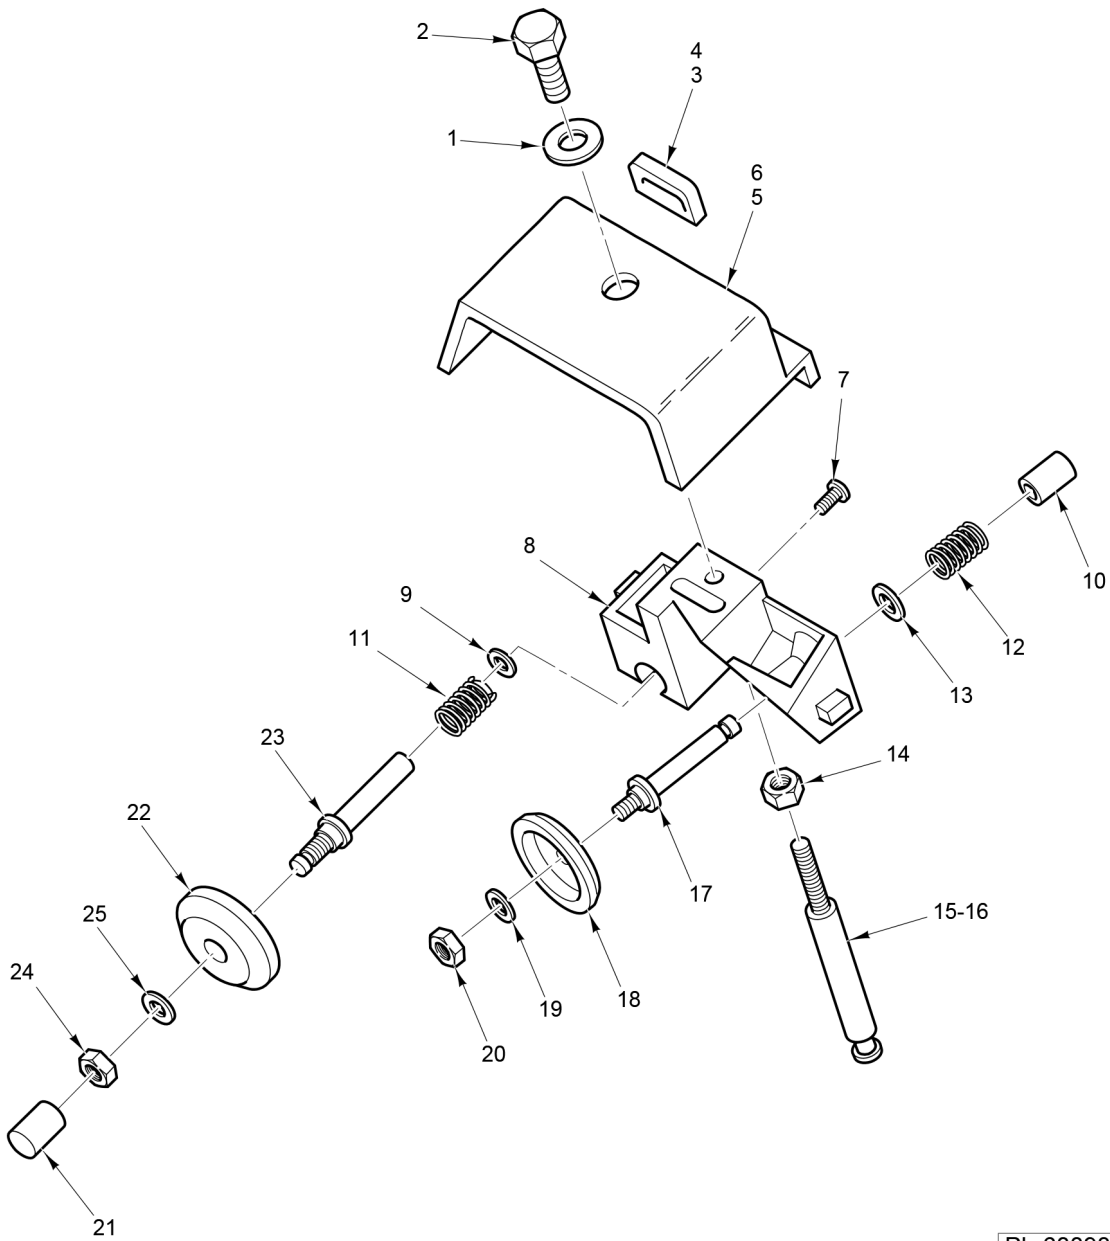

PL-60098

SHARPENER ASSEMBLY

SHARPENER ASSEMBLY

ILLUS. PL-60098	PART NO.	NAME OF PART	AMT.
1	01-400823-00123	Washer.....	1
2	01-400825-00122	Screw.....	1
3	01-4I2062-00RED	Flag - Berkel.....	1
4	01-4V6371	Screw.....	1
5	01-40825A-00010	Cover - Sharpener (Aluminum).....	1
6	01-400823-00400	Cover - Sharpener.....	1
7	01-402101-02109	Screw.....	1
8	01-400825-00108	Frame - Sharpener.....	1
9	01-403301-03812	Washer.....	1
10	01-40825A-10016	Button - Push.....	1
11	01-400825-00117	Spring.....	1
12	01-400825-00117	Spring.....	1
13	01-403301-03812	Washer.....	1
14	01-402101-07041	Nut.....	1
15	01-403375-01419	Shaft - Sharpener (825A-PLUS).....	1
16	01-403375-01420	Shaft - Sharpener (827E-PLUS).....	1
17	01-400825-00109	Shaft.....	1
18	01-400825-00112	Stone.....	1
19	01-403301-03812	Washer.....	1
20	01-402175-00387	Nut.....	1
21	01-40825A-10017	Button - Push.....	1
22	01-400825-00112	Stone.....	1
23	01-400825-00110	Shaft.....	1
24	01-402175-00387	Nut.....	1
25	01-403301-03812	Washer.....	1
	01-400825-00130	Sharpener Assy. (825A-PLUS).....	1
	01-40827A-00130	Sharpener Assy. (827E-PLUS).....	1