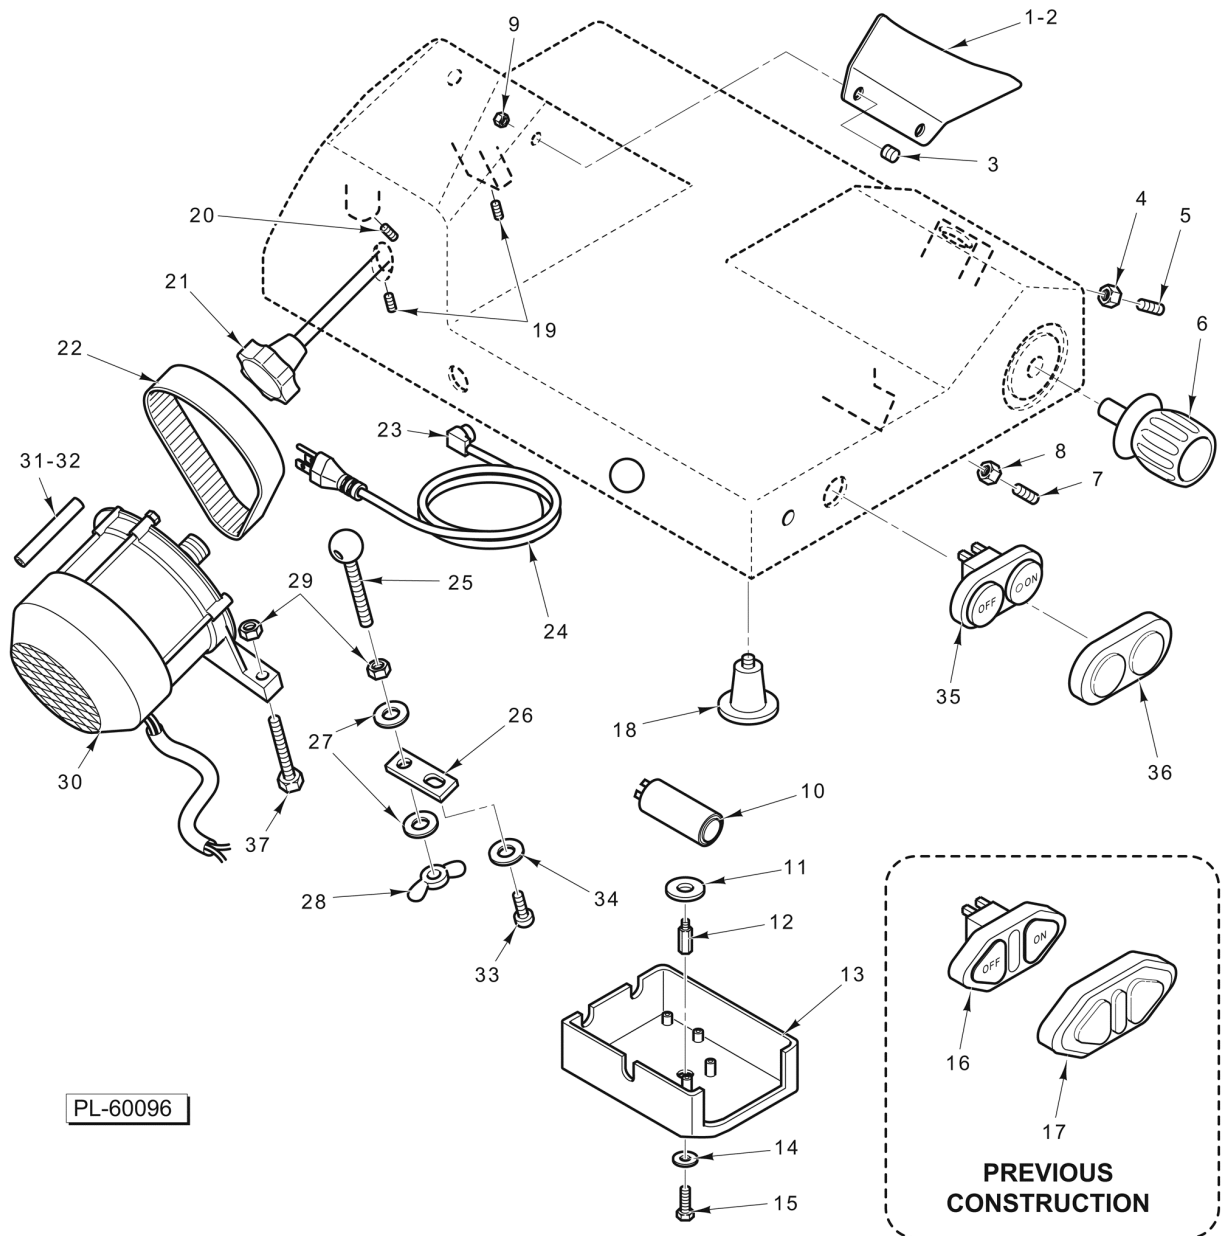

ELECTRICAL AND HOUSING

ELECTRICAL AND HOUSING

ILLUS.	PART NO.	NAME OF PART	AMT.
PL-60096			
1	01-40823E-10001	Deflector - Slicer (825A-PLUS).....	1
2	01-40827E-10000	Deflector - Slicer (827E-PLUS).....	1
3	01-40823E-10002	Pin.....	2
4	01-402101-07041	Nut.....	1
5	01-400839-00093	Set Screw.....	2
6	01-40823E-10025	Knob - Index.....	1
7	01-400839-00093	Set Screw.....	1
8	01-402101-07041	Nut.....	1
9	01-402101-07041	Nut.....	2
10	01-400827-00042	Capacitor.....	1
11	01-40825A-10013	Washer.....	1
12	01-400825-00407	Spacer.....	1
13	01-400825-00405	Cover - Switch Box.....	1
14	01-400825-00006	Washer.....	1
15	01-400825-00021	Screw.....	1
16		Switch (Part no longer available, order Item 35).....	1
17		Cover - Switch (Part no longer available, order Item 35).....	1
18	01-40827E-00093	Foot - Rubber (6mm Threads).....	4
19	01-400823-00061	Set Screw.....	2
20	01-400823-00061	Set Screw.....	1
21	01-400825-0075A	Tie Rod - Center Plate.....	1
22	01-400825-0066B	Belt (Ribbed Flat Belt).....	1
23	FE-021-21	Strain Relief.....	1
24	01-404175-00031	Cord - Power.....	1
25	01-400825-00053	Tie Rod - Motor.....	1
26	01-400825-00055	Plate.....	1
27	01-400825-00006	Washer.....	2
28	01-400825-00056	Nut - Wing.....	1
29	01-402101-07041	Nut.....	2
30	01-400825-0048N	Motor.....	1
31	01-400825-00060	Pin 70MM.....	2
32	01-40827E-10004	Pin - Motor 90MM.....	1
33	01-400827-00058	Screw.....	1
34	01-400825-00006	Washer.....	1
35	01-40823E-10102	Switch (On/Off) (Incls. Item 36).....	1
36	00-915504	Cover - Switch.....	1
37	01-40825A-10014	Screw.....	2