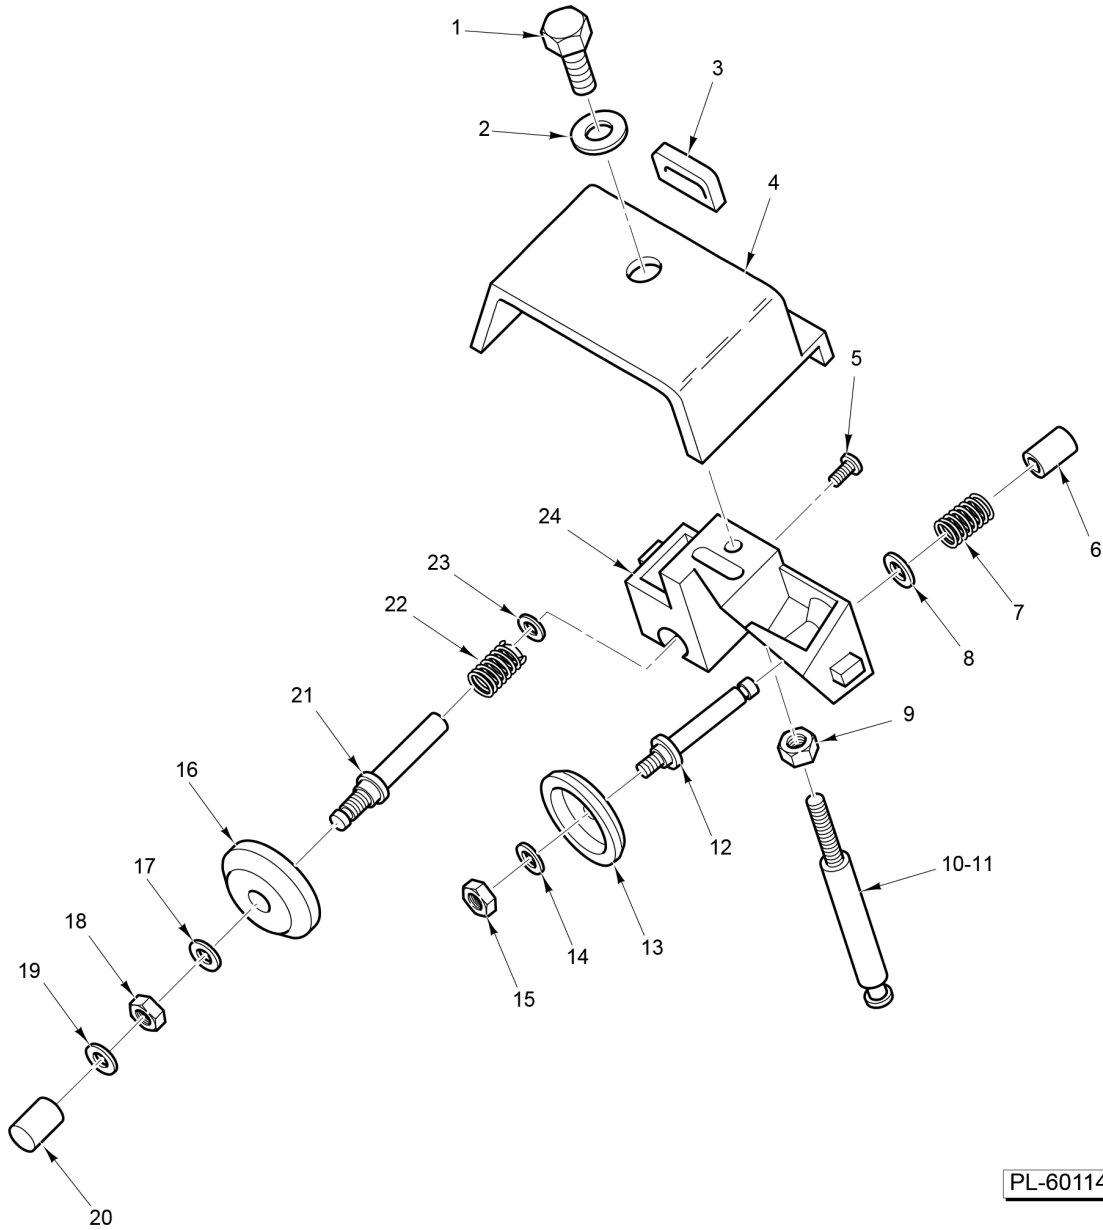

PL-60114

SHARPENER ASSEMBLY

SHARPENER ASSEMBLY

ILLUS. PL-60114	PART NO.	NAME OF PART	AMT.
1	01-400825-00122	Screw.....	1
2	01-400823-00123	Washer.....	1
3	01-400823-00400	Cover - Sharpener.....	1
4	01-4I2062-00RED	Flag - Berkel.....	1
5	01-402101-02109	Screw.....	1
6	01-40825A-10016	Button - Push.....	1
7	01-400825-00117	Spring.....	1
8	01-403301-03812	Washer.....	1
9	01-402101-07041	Nut.....	1
10	01-403375-01418	Shaft - Sharpener (823E-PLUS).....	1
11	01-403375-01419	Shaft - Sharpener (825E-PLUS).....	1
12	01-400825-00109	Shaft.....	1
13	01-400825-00112	Stone.....	1
14	01-403301-03812	Washer.....	1
15	01-402175-00387	Nut.....	1
16	01-400825-00112	Stone.....	1
17	01-403301-03812	Washer.....	1
18	01-402175-00387	Nut.....	1
19	WS-030-50	Washer 4.3mm x 12 mm x 1.0mm.....	1
20	01-40825A-10017	Button - Push.....	1
21	01-400825-00110	Shaft.....	1
22	01-400825-00117	Spring.....	1
23	01-403301-03812	Washer.....	1
24	01-400825-00108	Frame - Sharpener.....	1