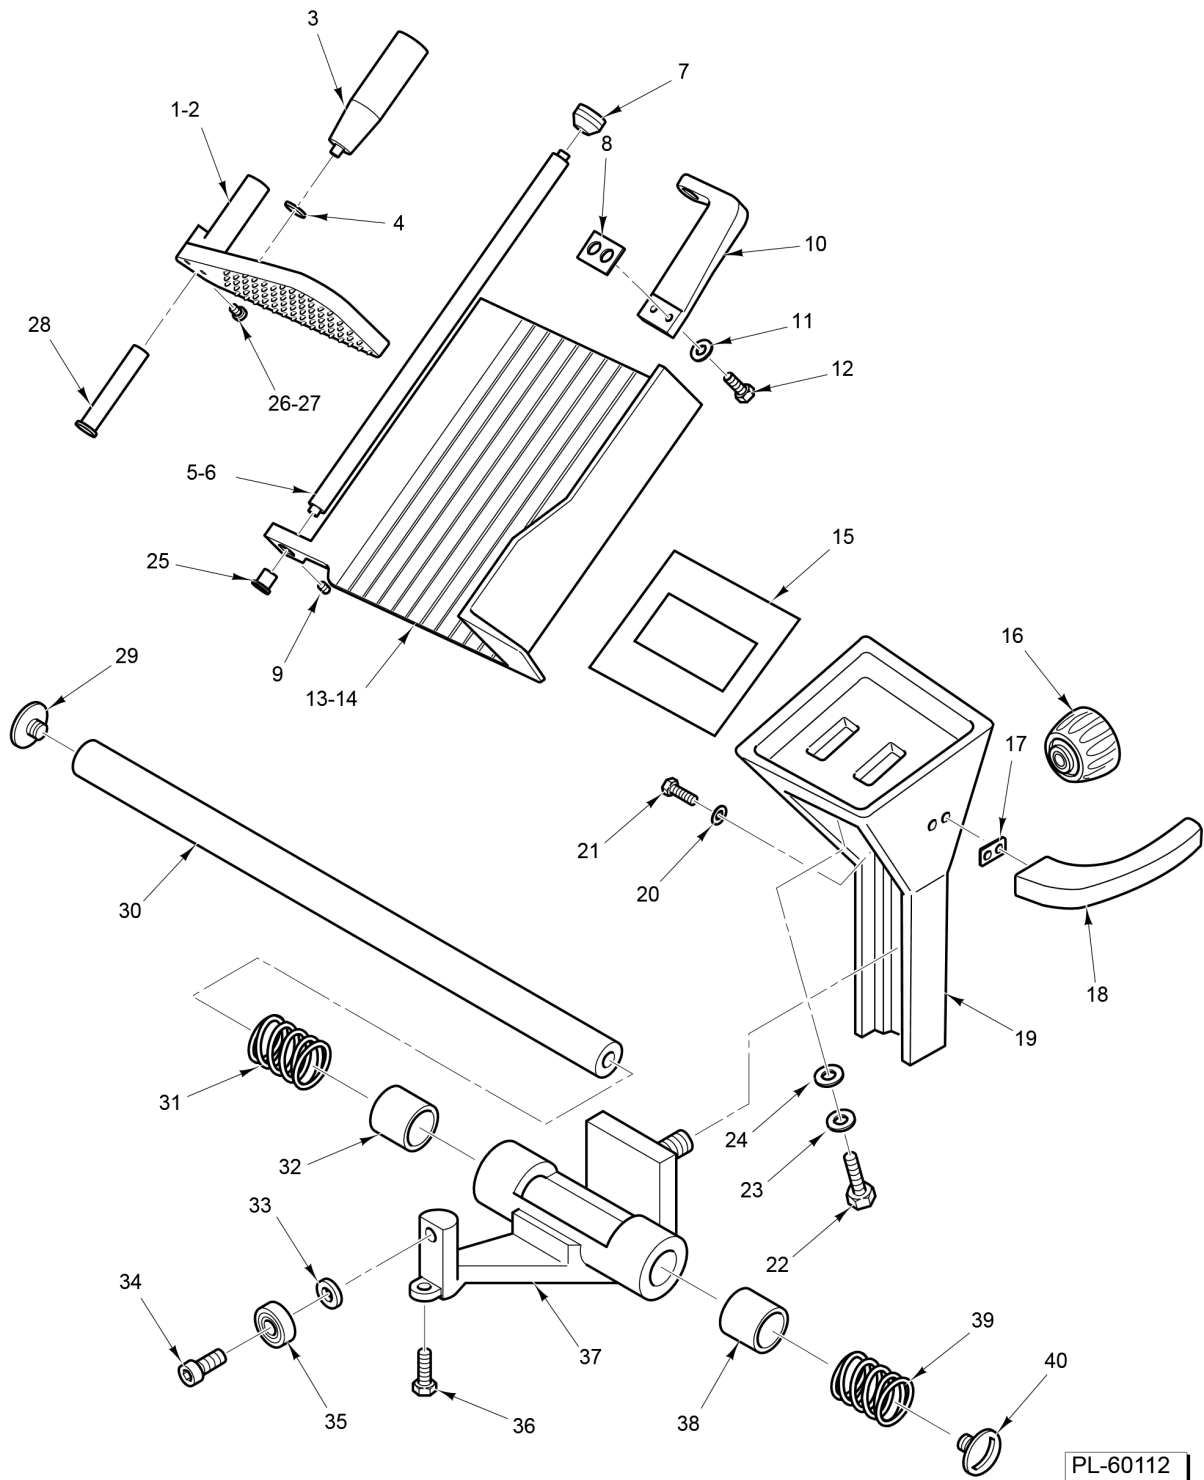

ELECTRICAL AND HOUSING

ILLUS. PL-60111	PART NO.	NAME OF PART	AMT.
1	01-400825-00060	Pin.....	1
2	01-400823-0075A	Tie Rod - Center Plate.....	1
3	01-400825-00086	Screw - Grub.....	1
4	01-400823-00061	Set Screw.....	2
5	01-40823E-10031	Tap - Plastic.....	2
6	01-400827-00146	Nut.....	2
7	01-40823E-10002	Pin.....	2
8	01-40823E-10001	Deflector - Slicer.....	1
9	01-40823E-10025	Knob - Index.....	1
10		Cover - Switch (Part no longer available, order Item 35).....	1
11		Switch (Part no longer available, order Item 35).....	1
12	01-400827-00042	Capacitor.....	1
13	01-400825-00093	Foot - Rubber (5mm Threads).....	1
14	01-404175-00031	Cord - Power.....	1
15	01-402675-00562	Bushing - Strain Relief.....	1
16	01-40823E-10032	Screw (Use With Power Cord Ground Wire).....	1
17	01-400825-0066B	Belt (Ribbed Flat Belt).....	1
18	01-400825-00053	Tie Rod - Motor.....	1
19	01-402175-00387	Nut.....	1
20	01-40823E-10033	Washer.....	1
21	01-400825-00055	Plate.....	1
22	01-400825-00006	Washer.....	1
23	01-400823-00058	Screw.....	1
24	01-400825-00056	Nut - Wing.....	1
25	01-40823E-10033	Washer.....	1
26	01-400825-00053	Tie Rod - Motor.....	1
27	01-400823-0048R	Motor - Ribbed Flat Belt.....	1
28	01-400823-00014	Rail - Square Bar.....	1
29	01-400825-00021	Screw.....	2
30	01-400825-00021	Screw.....	1
31	01-400825-00006	Washer.....	1
32	01-400823-00406	Cover.....	1
33	01-400823-00407	Spacer.....	1
34	01-400825-00043	Clamp - Capacitor.....	1
35	01-40823E-10102	Switch (On/Off) (Incls. Item 36).....	1
36	00-915504	Cover - Switch.....	1