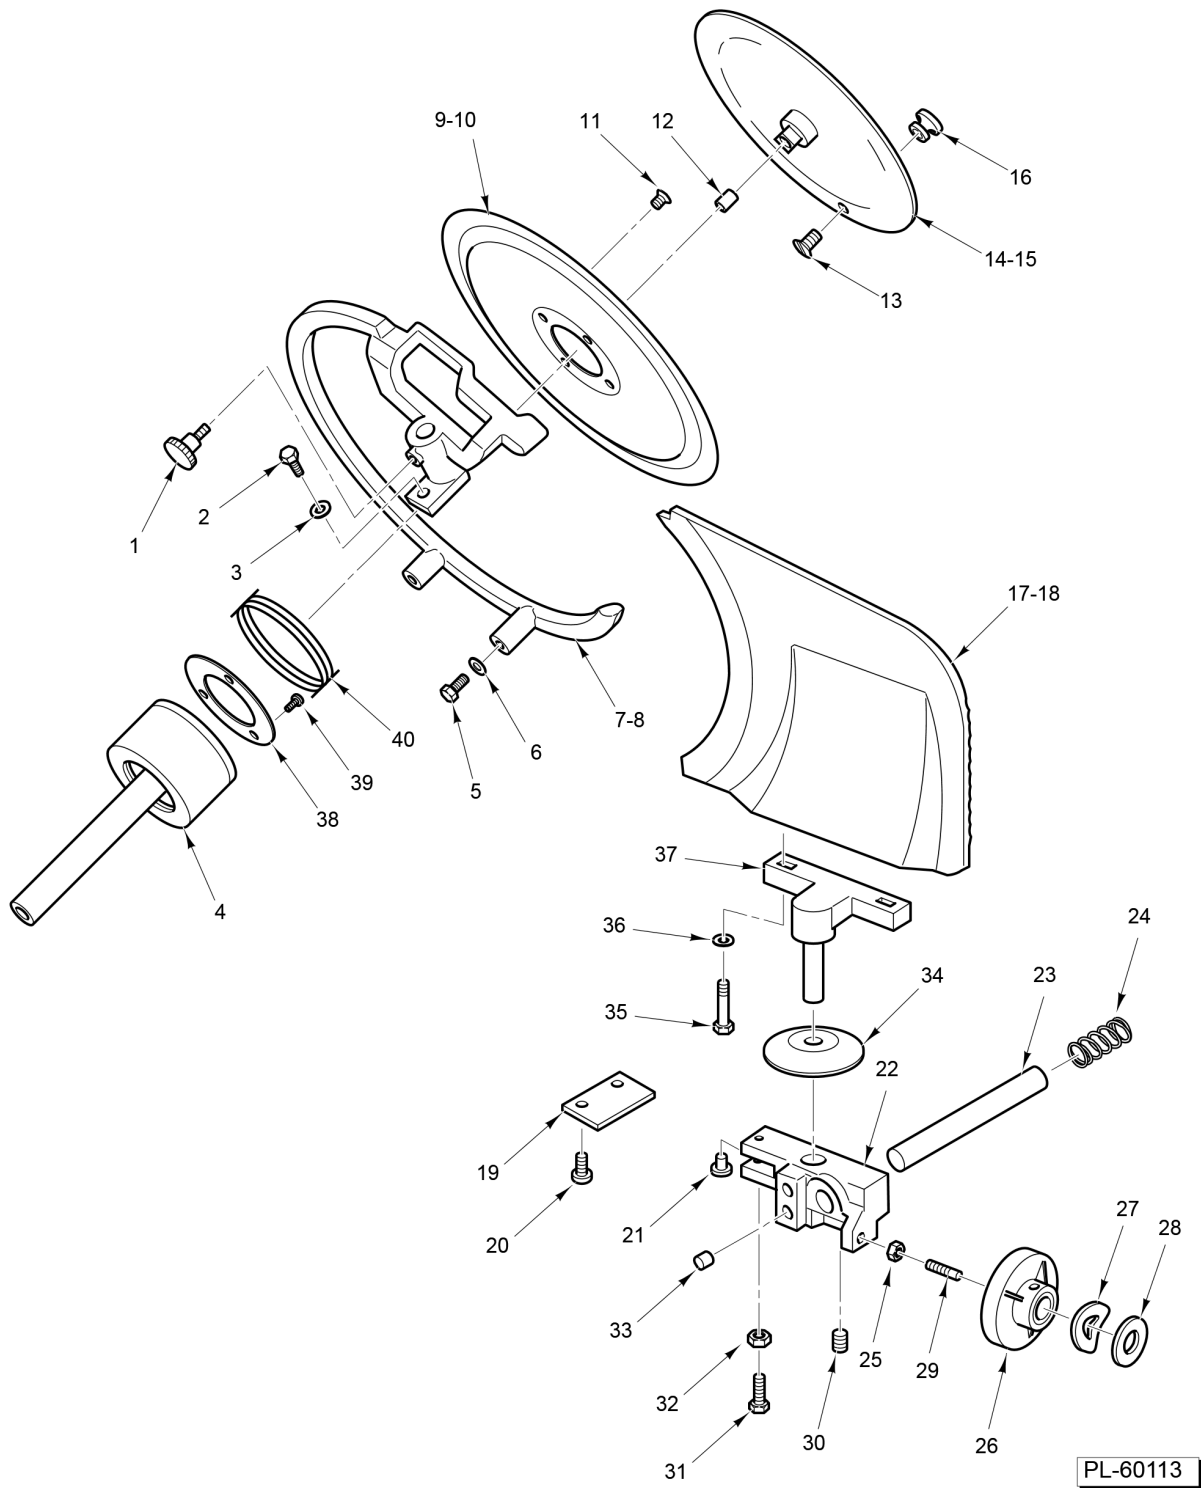

KNIFE AND GAUGE PLATE ASSEMBLY

KNIFE AND GAUGE PLATE ASSEMBLY

ILLUS. PL-60113	PART NO.	NAME OF PART	AMT.
1	01-40823E-10000	Knob (Red).....	1
2	01-400825-00101	Screw.....	1
3	01-400823-00123	Washer.....	1
4	01-400823-067-1	Pulley Assy. (Flat Belt).....	1
5	01-400825-00021	Screw.....	2
6	01-40823E-10022	Washer.....	2
7	01-400823-00408	Guard - Ring (823E-PLUS).....	1
8	01-400825-00408	Guard - Ring (825E-PLUS).....	1
9	01-400823-00073	Knife (823E-PLUS).....	1
10	01-400825-00073	Knife (825E-PLUS).....	1
11	01-400825-00074	Screw - Knife.....	4
12	01-400825-00135	Insert - Cover.....	1
13	01-400825-00074	Screw - Knife.....	1
14	01-400823-00404	Plate - Center (823E-PLUS).....	1
15	01-400825-00401	Plate - Center (825E-PLUS).....	1
16	01-400823-00403	Knob - Knife Cover (Aluminum).....	1
17	01-40823E-10020	Plate - Gauge (823E-PLUS).....	1
18	01-40825E-10004	Plate - Gauge (825E-PLUS).....	1
19	01-40825A-00026	Plate.....	1
20	01-400825-00032	Screw.....	2
21	01-400825-00030	Pin.....	1
22	01-40823E-10027	Support.....	1
23	01-40823E-10026	Shaft - Support.....	1
24	01-400825-00024	Spring.....	1
25	01-402175-00387	Nut.....	1
26	01-400825-00025	Index Cam.....	1
27	01-400825-00095	Washer - Spring.....	1
28	01-400823-00405	Washer.....	1
29	01-400825-00027	Pin - Cam.....	1
30	01-400825-00031	Screw - Grub.....	1
31	01-40823E-10035	Screw.....	1
32	01-400823-00029	Nut.....	1
33	01-400825-00031	Screw - Grub.....	2
34	01-40823E-10024	Boot.....	1
35	01-40823E-10023	Screw.....	2
36	01-40823E-10022	Washer.....	2
37	01-40823E-10021	Support - Gauge Plate.....	1
38	01-40823E-10036	Ring.....	1
39	01-40823E-10037	Screw.....	3
40	01-40823E-10038	Seal - Rubber.....	1