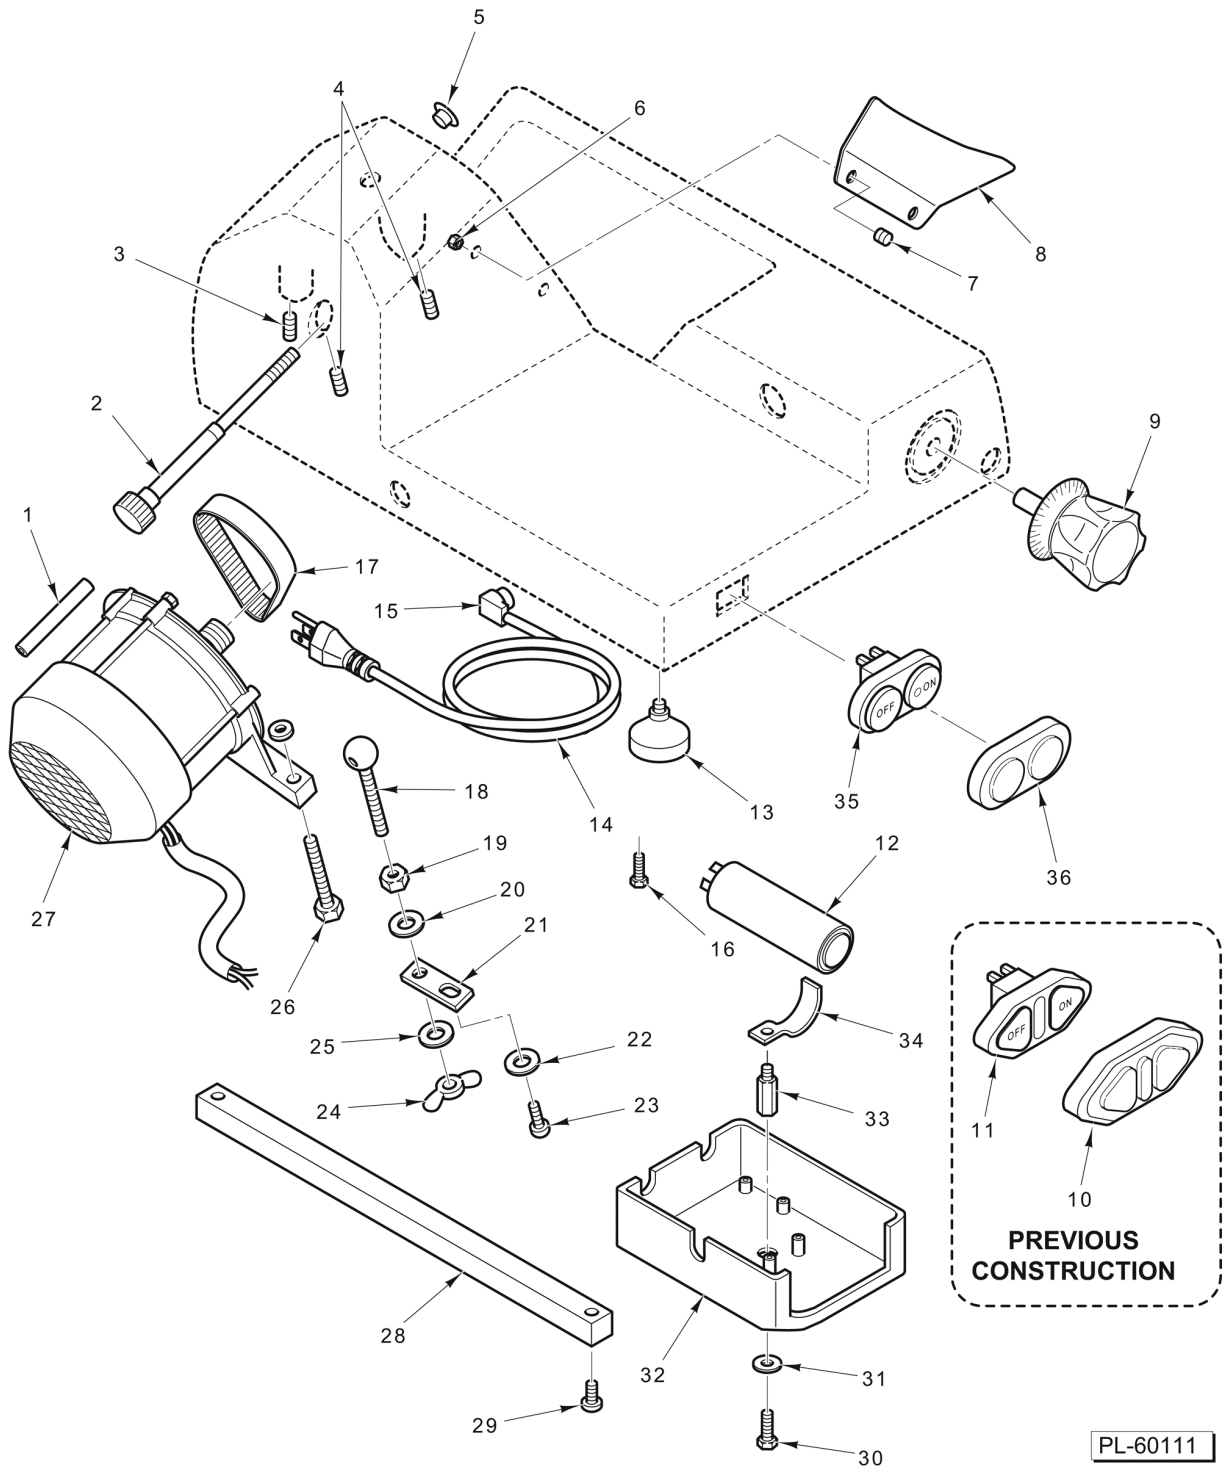

ELECTRICAL AND HOUSING

ELECTRICAL AND HOUSING

ILLUS. PL-60111	PART NO.	NAME OF PART	AMT.
1	01-400825-00060	Pin.....	1
2	01-400823-0075A	Tie Rod - Center Plate.....	1
3	01-400825-00086	Screw - Grub.....	1
4	01-400823-00061	Set Screw.....	2
5	01-40823E-10031	Tap - Plastic.....	2
6	01-400827-00146	Nut.....	2
7	01-40823E-10002	Pin.....	2
8	01-40823E-10001	Deflector - Slicer.....	1
9	01-40823E-10025	Knob - Index.....	1
10		Cover - Switch (Part no longer available, order Item 35).....	1
11		Switch (Part no longer available, order Item 35).....	1
12	01-400827-00042	Capacitor.....	1
13	01-400825-00093	Foot - Rubber (5mm Threads).....	1
14	01-404175-00031	Cord - Power.....	1
15	01-402675-00562	Bushing - Strain Relief.....	1
16	01-40823E-10032	Screw (Use With Power Cord Ground Wire).....	1
17	01-400825-0066B	Belt (Ribbed Flat Belt).....	1
18	01-400825-00053	Tie Rod - Motor.....	1
19	01-402175-00387	Nut.....	1
20	01-40823E-10033	Washer.....	1
21	01-400825-00055	Plate.....	1
22	01-400825-00006	Washer.....	1
23	01-400823-00058	Screw.....	1
24	01-400825-00056	Nut - Wing.....	1
25	01-40823E-10033	Washer.....	1
26	01-400825-00053	Tie Rod - Motor.....	1
27	01-400823-0048R	Motor - Ribbed Flat Belt.....	1
28	01-400823-00014	Rail - Square Bar.....	1
29	01-400825-00021	Screw.....	2
30	01-400825-00021	Screw.....	1
31	01-400825-00006	Washer.....	1
32	01-400823-00406	Cover.....	1
33	01-400823-00407	Spacer.....	1
34	01-400825-00043	Clamp - Capacitor.....	1
35	01-40823E-10102	Switch (On/Off) (Incls. Item 36).....	1
36	00-915504	Cover - Switch.....	1