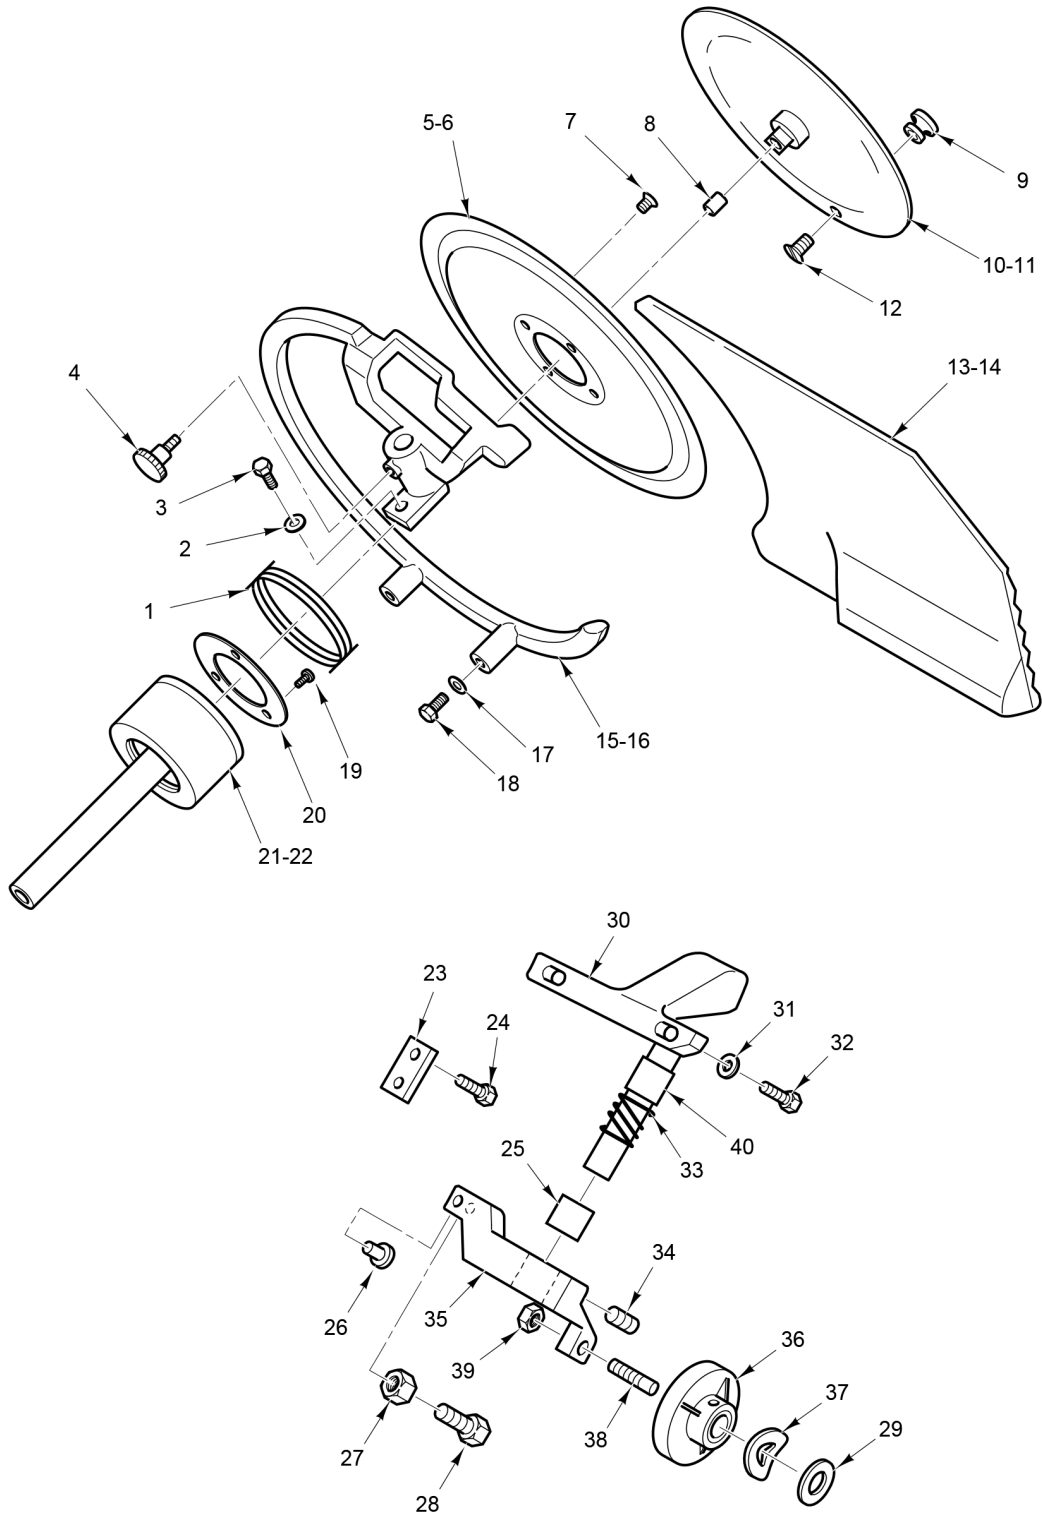

PL-60097

KNIFE AND GAUGE PLATE ASSEMBLY

KNIFE AND GAUGE PLATE ASSEMBLY

ILLUS. PL-60097	PART NO.	NAME OF PART	AMT.
1	01-40829E-00404	Seal - Rubber.....	1
2	01-400823-00123	Washer.....	1
3	01-400825-00101	Screw.....	1
4	01-400827-0103A	Knob (Red).....	1
5	01-400825-00073	Knife (825A-PLUS).....	1
6	01-40827E-00073	Knife (827E-PLUS).....	1
7	01-400825-00074	Screw - Knife.....	4
8	01-400825-00135	Insert - Cover.....	1
9	01-400823-00403	Knob - Knife Cover (Aluminum).....	1
10	01-400825-00401	Plate - Center (825A-PLUS).....	1
11	01-400827-00401	Cover - Blade (827E-PLUS).....	1
12	01-400827-00074	Screw - Knife.....	1
13	01-40825A-10009	Plate - Gauge (825A-PLUS).....	1
14	01-40827E-10003	Plate - Gauge (827E-PLUS).....	1
15	01-400825-00408	Guard - Ring (825A-PLUS).....	1
16	01-40827E-00408	Guard - Ring (827E-PLUS).....	1
17	01-40823E-10022	Washer.....	2
18	01-400825-00021	Screw.....	2
19	01-40829E-00402	Screw.....	3
20	01-40829E-00403	Ring.....	1
21	01-400825-067-1	Knife Pulley Assy. (Flat Belt) (825A-PLUS).....	1
22	01-40827E-00067	Knife Pulley Assy. (Flat Belt) (827E-PLUS).....	1
23	01-40825A-00026	Plate.....	1
24	01-400825-00021	Screw.....	2
25	01-400825-00140	Bushing.....	1
26	01-400825-00030	Pin.....	1
27	01-402101-07041	Nut.....	1
28	01-400827-00028	Screw (Brass).....	1
29	01-400823-00405	Washer.....	1
30	01-40825A-10010	Support - Gauge Plate.....	1
31	01-403301-03812	Washer.....	2
32	01-400825-00089	Screw.....	2
33	01-40825A-00024	Spring.....	1
34	01-400827-00031	Set Screw.....	1
35	01-40825A-00022	Support (Incls. Grub Screw, Brass Screw, & Nylon Pin).....	1
36	01-40825A-00025	Cam.....	1
37	01-400827-00095	Washer - Spring.....	1
38	01-400825-00027	Pin - Cam.....	1
39	01-402101-07041	Nut.....	1
40	01-40825A-10012	Bushing.....	1