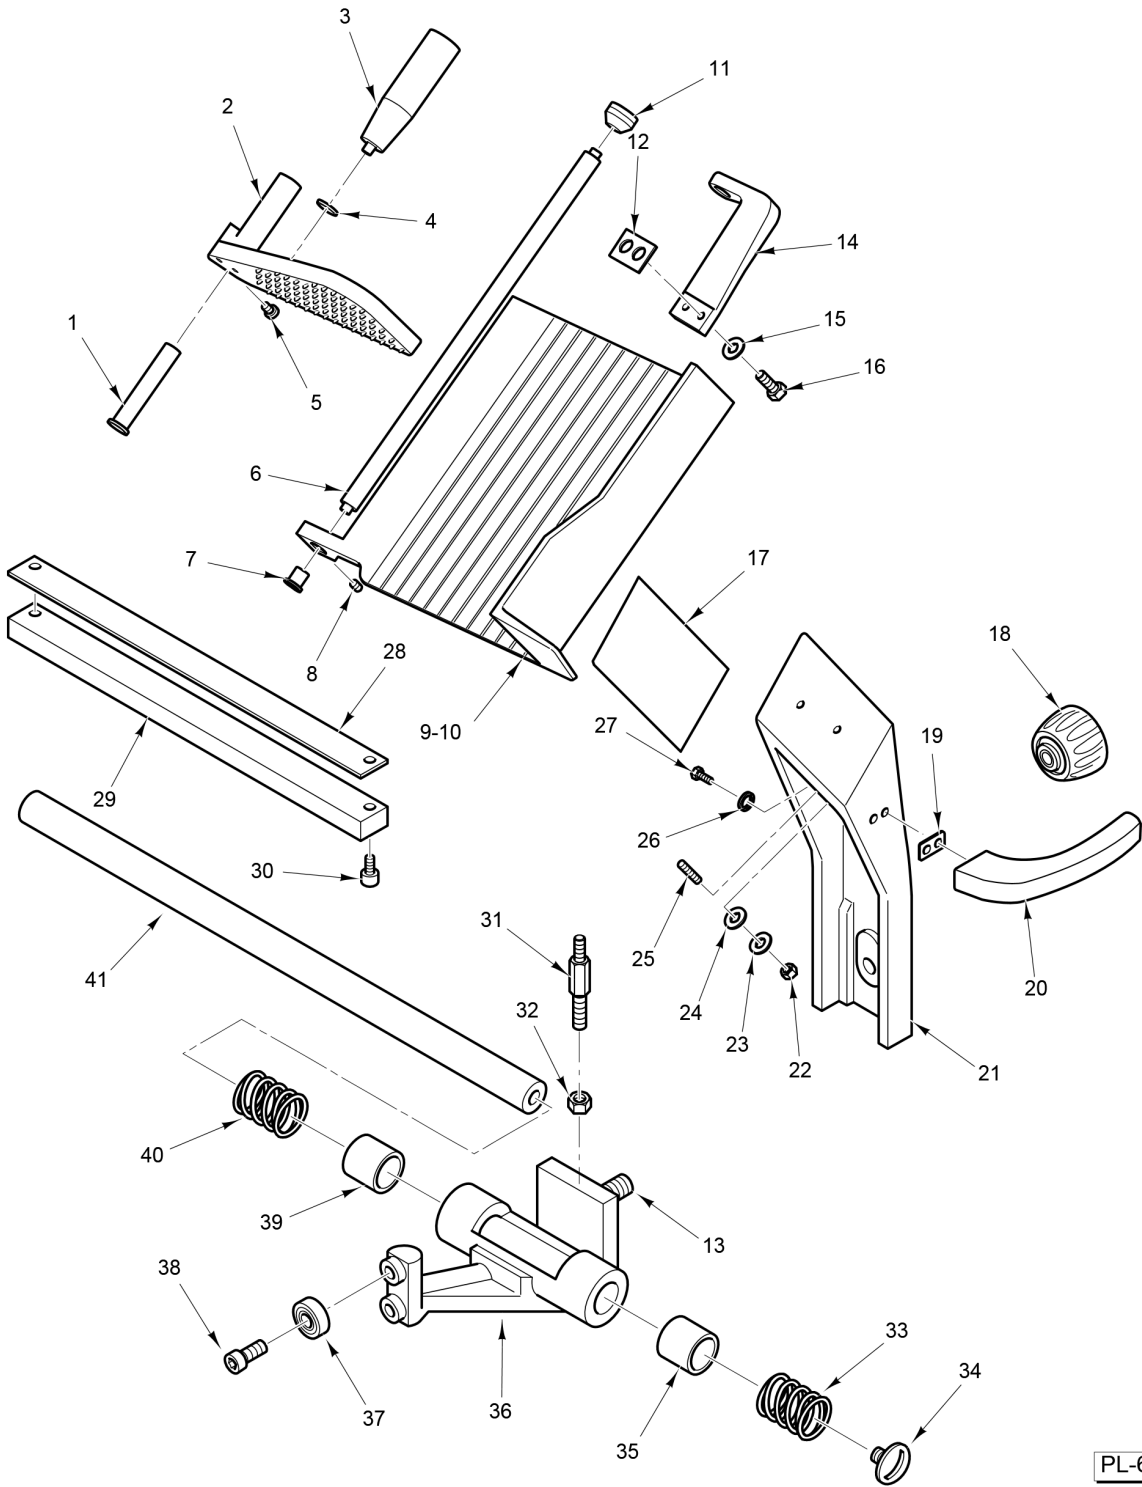

**ELECTRICAL AND HOUSING**

ILLUS.	PART NO.	NAME OF PART	AMT.
PL-60096			
1	01-40823E-10001	Deflector - Slicer (825A-PLUS).....	1
2	01-40827E-10000	Deflector - Slicer (827E-PLUS).....	1
3	01-40823E-10002	Pin.....	2
4	01-402101-07041	Nut.....	1
5	01-400839-00093	Set Screw.....	2
6	01-40823E-10025	Knob - Index.....	1
7	01-400839-00093	Set Screw.....	1
8	01-402101-07041	Nut.....	1
9	01-402101-07041	Nut.....	2
10	01-400827-00042	Capacitor.....	1
11	01-40825A-10013	Washer.....	1
12	01-400825-00407	Spacer.....	1
13	01-400825-00405	Cover - Switch Box.....	1
14	01-400825-00006	Washer.....	1
15	01-400825-00021	Screw.....	1
16		Switch (Part no longer available, order Item 35).....	1
17		Cover - Switch (Part no longer available, order Item 35).....	1
18	01-40827E-00093	Foot - Rubber (6mm Threads).....	4
19	01-400823-00061	Set Screw.....	2
20	01-400823-00061	Set Screw.....	1
21	01-400825-0075A	Tie Rod - Center Plate.....	1
22	01-400825-0066B	Belt (Ribbed Flat Belt).....	1
23	FE-021-21	Strain Relief.....	1
24	01-404175-00031	Cord - Power.....	1
25	01-400825-00053	Tie Rod - Motor.....	1
26	01-400825-00055	Plate.....	1
27	01-400825-00006	Washer.....	2
28	01-400825-00056	Nut - Wing.....	1
29	01-402101-07041	Nut.....	2
30	01-400825-0048N	Motor.....	1
31	01-400825-00060	Pin 70MM.....	2
32	01-40827E-10004	Pin - Motor 90MM.....	1
33	01-400827-00058	Screw.....	1
34	01-400825-00006	Washer.....	1
35	01-40823E-10102	Switch (On/Off) (Incls. Item 36).....	1
36	00-915504	Cover - Switch.....	1
37	01-40825A-10014	Screw.....	2