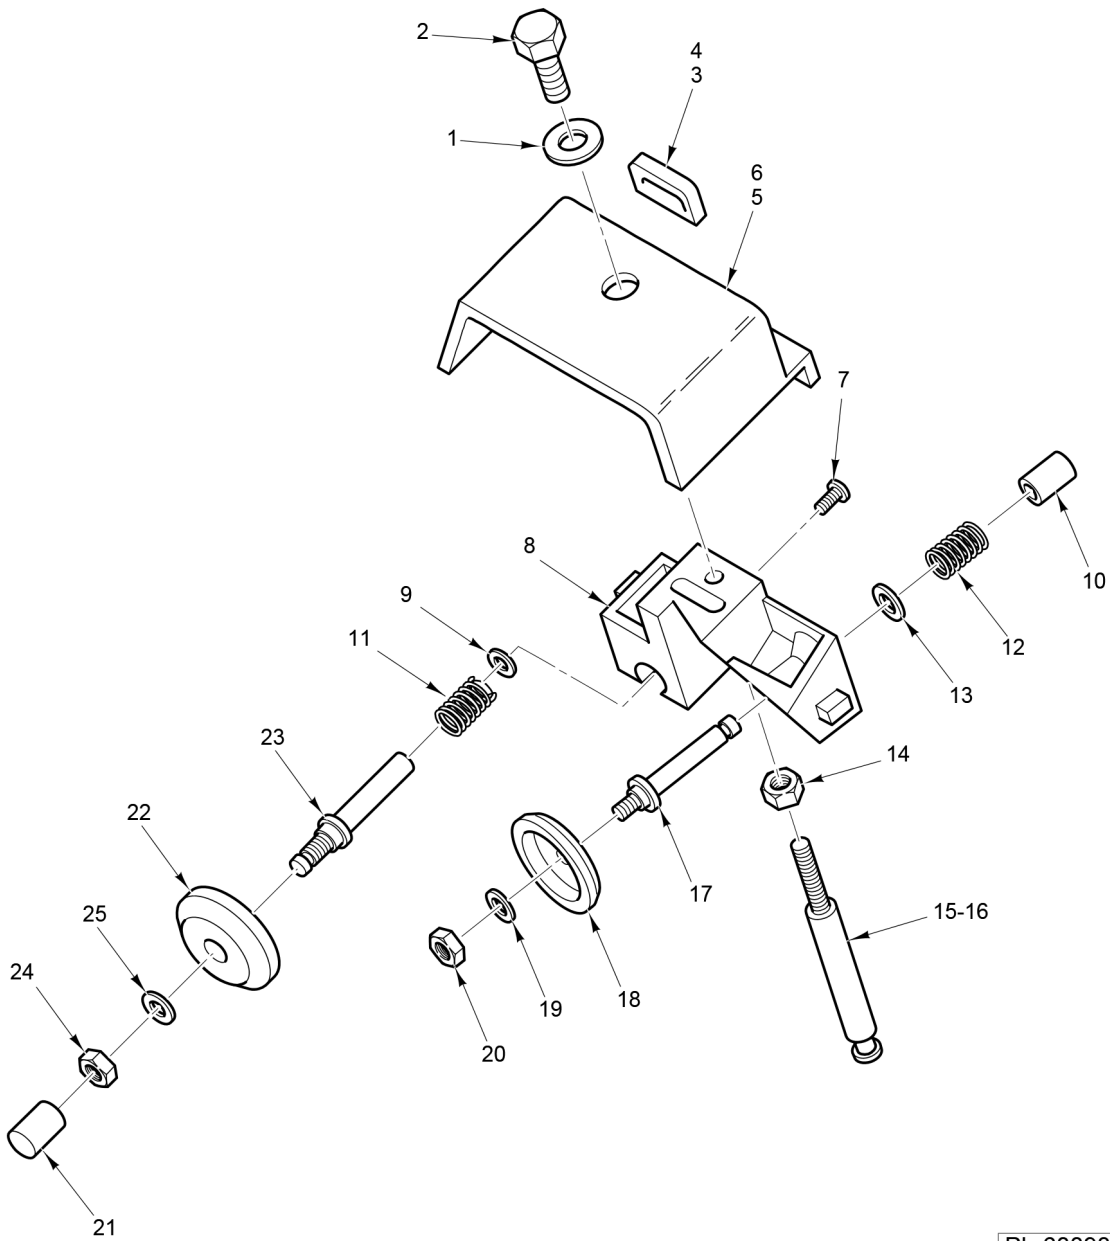

PL-60098

SHARPENER ASSEMBLY

SHARPENER ASSEMBLY

ILLUS.	PART NO.	NAME OF PART	AMT.
PL-60098			
1	01-400823-00123	Washer.....	1
2	01-400825-00122	Screw.....	1
3	01-412062-00RED	Flag - Berkel.....	1
4	01-4V6371	Screw.....	1
5	01-40825A-00010	Cover - Sharpener (Aluminum).....	1
6	01-400823-00400	Cover - Sharpener.....	1
7	01-402101-02109	Screw.....	1
8	01-400825-00108	Frame - Sharpener.....	1
9	01-403301-03812	Washer.....	1
10	01-40825A-10016	Button - Push.....	1
11	01-400825-00117	Spring.....	1
12	01-400825-00117	Spring.....	1
13	01-403301-03812	Washer.....	1
14	01-402101-07041	Nut.....	1
15	01-403375-01419	Shaft - Sharpener (825A-PLUS).....	1
16	01-403375-01420	Shaft - Sharpener (827E-PLUS).....	1
17	01-400825-00109	Shaft.....	1
18	01-400825-00112	Stone.....	1
19	01-403301-03812	Washer.....	1
20	01-402175-00387	Nut.....	1
21	01-40825A-10017	Button - Push.....	1
22	01-400825-00112	Stone.....	1
23	01-400825-00110	Shaft.....	1
24	01-402175-00387	Nut.....	1
25	01-403301-03812	Washer.....	1
	01-400825-00130	Sharpener Assy. (825A-PLUS).....	1
	01-40827A-00130	Sharpener Assy. (827E-PLUS).....	1