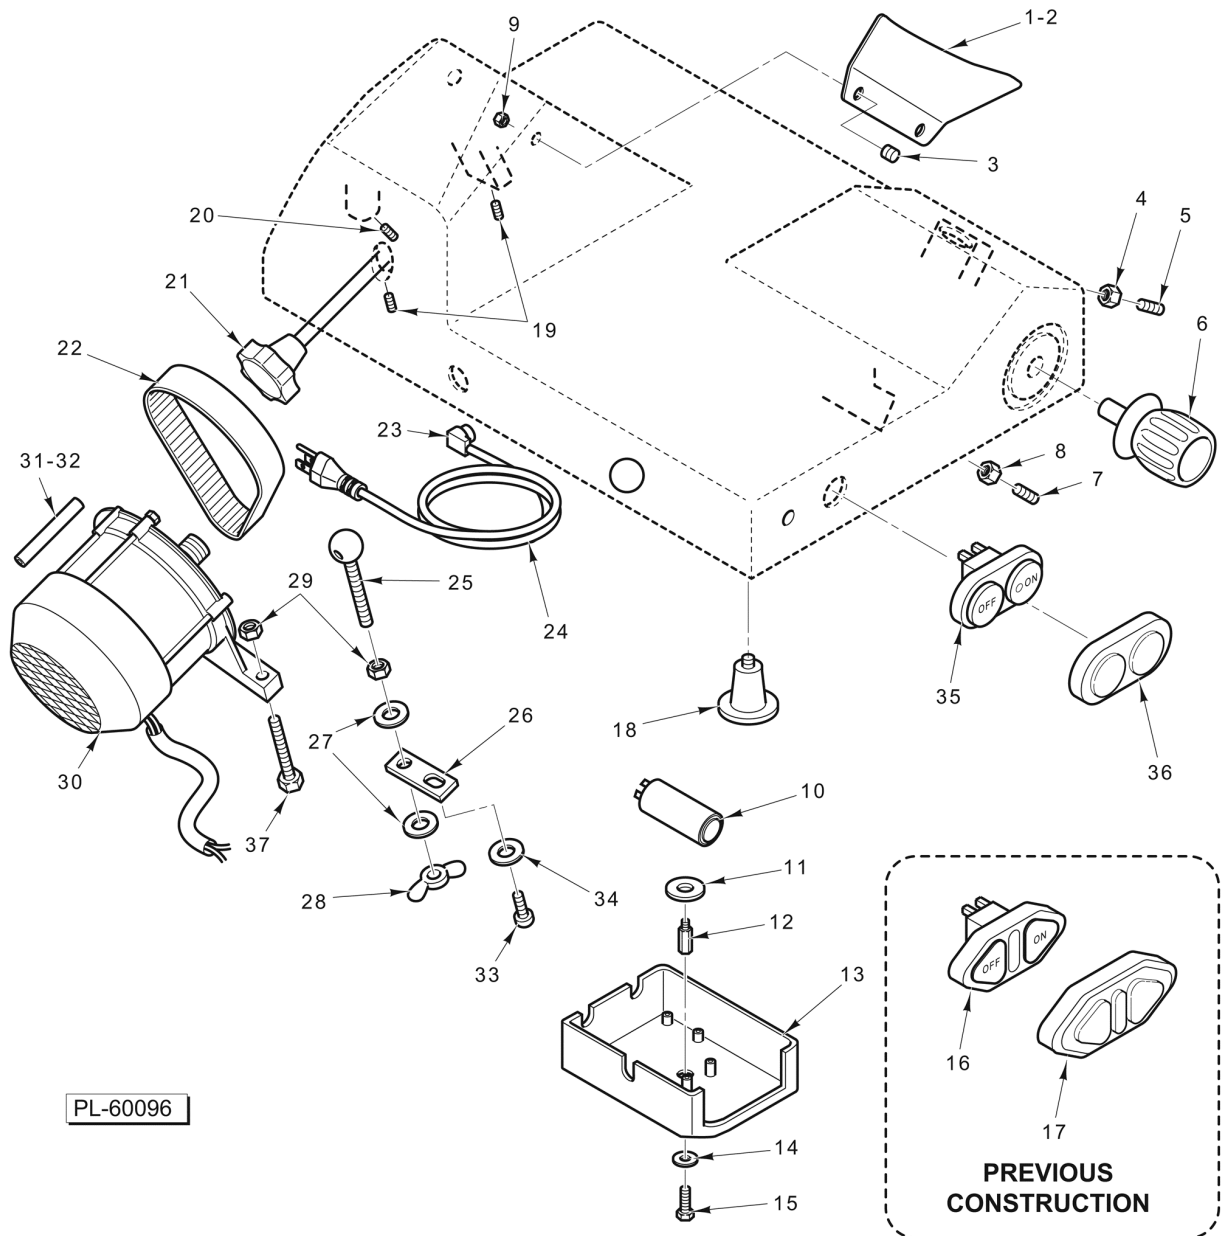

## MODEL 825A-PLUS & 827E-PLUS SLICERS

825A-Plus

827E-Plus

**Table of Contents**

5	ELECTRICAL AND HOUSING
7	MEAT TABLE AND CARRIAGE
9	KNIFE AND GAUGE PLATE ASSEMBLY
11	SHARPENER ASSEMBLY

**ELECTRICAL AND HOUSING**

**ELECTRICAL AND HOUSING**

ILLUS.	PART NO.	NAME OF PART	AMT.
PL-60096			
1	01-40823E-10001	Deflector - Slicer (825A-PLUS).....	1
2	01-40827E-10000	Deflector - Slicer (827E-PLUS).....	1
3	01-40823E-10002	Pin.....	2
4	01-402101-07041	Nut.....	1
5	01-400839-00093	Set Screw.....	2
6	01-40823E-10025	Knob - Index.....	1
7	01-400839-00093	Set Screw.....	1
8	01-402101-07041	Nut.....	1
9	01-402101-07041	Nut.....	2
10	01-400827-00042	Capacitor.....	1
11	01-40825A-10013	Washer.....	1
12	01-400825-00407	Spacer.....	1
13	01-400825-00405	Cover - Switch Box.....	1
14	01-400825-00006	Washer.....	1
15	01-400825-00021	Screw.....	1
16		Switch (Part no longer available, order Item 35).....	1
17		Cover - Switch (Part no longer available, order Item 35).....	1
18	01-40827E-00093	Foot - Rubber (6mm Threads).....	4
19	01-400823-00061	Set Screw.....	2
20	01-400823-00061	Set Screw.....	1
21	01-400825-0075A	Tie Rod - Center Plate.....	1
22	01-400825-0066B	Belt (Ribbed Flat Belt).....	1
23	FE-021-21	Strain Relief.....	1
24	01-404175-00031	Cord - Power.....	1
25	01-400825-00053	Tie Rod - Motor.....	1
26	01-400825-00055	Plate.....	1
27	01-400825-00006	Washer.....	2
28	01-400825-00056	Nut - Wing.....	1
29	01-402101-07041	Nut.....	2
30	01-400825-0048N	Motor.....	1
31	01-400825-00060	Pin 70MM.....	2
32	01-40827E-10004	Pin - Motor 90MM.....	1
33	01-400827-00058	Screw.....	1
34	01-400825-00006	Washer.....	1
35	01-40823E-10102	Switch (On/Off) (Incls. Item 36).....	1
36	00-915504	Cover - Switch.....	1
37	01-40825A-10014	Screw.....	2