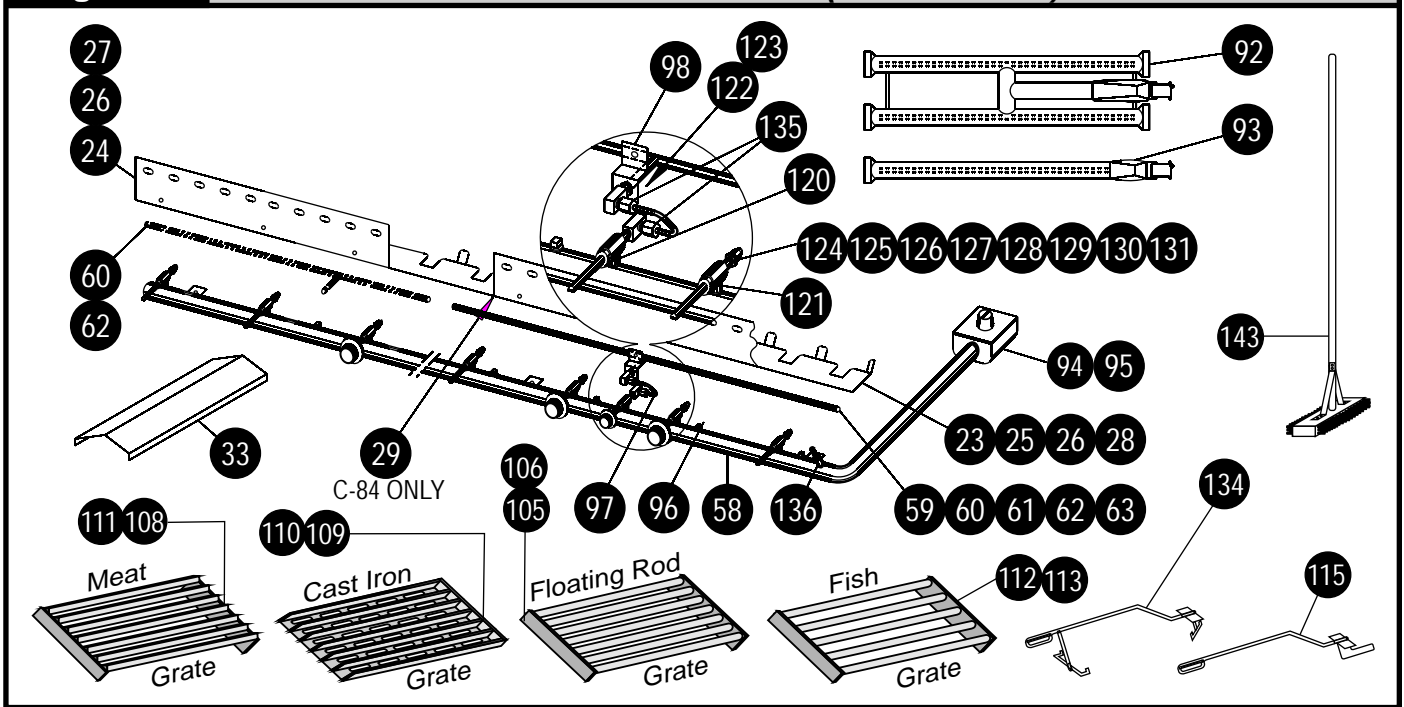

Figure B

EXPLODED VIEW (C-60 Shown)

Item	Part #	Description	Item	Part #	Description
73	G5070U	Grease Shield Asm	111	T1217X	Meat Grate 4-1/2"
74	G5477K	Ext. Grease Drawer 4x29	112	T1229X	Fish Grate 6"
75	G9259K	Adj. WR Grease Drawer - 4x28	113	T1230X	Fish Grate 4-1/2"
76	G5182U	Log Support Asm - CH	114	T1328A	Cast Iron Radiant
*77	G5186K	Bottle Holder RH	115	T5041T	Grate Lifter (for Cast Iron Grate)
78	G5384U	Splash Guard Side Asm LH	116	U1044A	BP Logo Plate 8" (small)
79	G5386U	Splash Guard Side Asm RH	*117	U1393A	Lighting Instr. Plate Eng/Fren.
80	G5518U	Wood Chip Drawer Asm	118	-----	-----
81	G5520K	Chip Drawer Cover, Rear	119	-----	-----
82	G5521U	Chip Drawer Cover, Front	120	R3032A	Gas Valve Off-On LML15 for Carry-Over Tubes
83	G9161K	S/S Radiant	121	R3229A	Gas Valve Off-Hi-Lo MV2802-MP100 for Main Burners
84	G9169K	Side Shield LH	122	R3199P	Carry-Over Spud #60 Orifice for Carry-Over Tubes on NG
85	G9170K	Side Shield RH	123	R3198A	Carry-Over Spud #74 Orifice for Carry-Over Tubes on LP
86	G9270U	Grease Catch Asm	124	R3238P	Hood 3/8-27 x #33 Orifice H-Burner - NG - 36,000 BTU (Hi-Heat)
87	G9195K	Outer Side LH	125	R3232A	Hood 3/8-27 x #37 Orifice H-Burner - NG - 30,000 BTU (Std)
88	G9196K	Outer Side RH	126	R3240P	Hood 3/8-27 x #46 Orifice Single Burner - NG - 18,000 BTU (Hi-Heat)
*89	G9235U	Wire Rack Backing Asm LH	127	R3234A	Hood 3/8-27 x #49 Orifice Single Burner - NG - 15,000 BTU (Std)
*90	G9236U	Wire Rack Backing Asm RH	128	R3239P	Hood 3/8-27 x #50 Orifice H-Burner - LP Gas - 36,000 BTU (Hi-Heat)
*91	G9237K	Wire Rack Stop	129	R3233A	Hood 3/8-27 x #52 Orifice H-Burner - LP Gas - 30,000 BTU (Std)
92	L5114A	H-Tube Burner	130	R3040A	Hood 3/8-27 x #55 Orifice Single Burner - LP - 18,000 BTU (Hi-Heat)
93	L5115A	Straight Tube Burner	131	R3225A	Hood 3/8-27 x #56 Orifice Single Burner - LP - 15,000 BTU (Std)
94	M1067A	Pressure Regulator 1" 10" WC	132	G9285U	Rack Guide Adaptor Plate Asm LH for the "Drop-down" Log Holder
95	M1418A	Pressure Regulator 1" 3.5" WC	133	G9286U	Rack Guide Adaptor Plate Asm RH for the "Drop-down" Log Holder
96	N3023A	Pipe Plug 1/8-27 Sq Hd Brass	134	G5221U	Grate Lifter (for Roll-A-Grate & Meat Grate)
97	R9309U	Carry-Over Supply Tube	135	N3079A	Adaptor 3/8-27 x 3/16 Compression x 90°
98	G9309K	Carry-Over Tube Support	136	N5238A	Pressure Tab Nozzle Asm 1/8-27 brass
99	S3272A	Bronze Rollers	137	S1014A	Leg, Appliance 4", adjustable
100	T1047A	Glo-Stones 20 lb (boxed)	138	Q2234A	Stripper Bolt 3/8 x 1/2 (5/16-18) 3/16 Hex
101	T1048A	Glo-Stones 40 lb (boxed)	139	Q2235A	Stripper Bolt 3/8 x 1-1/4 (5/16-18) 3/16 Hex
102	T1166X	Fish Grate 9"	140	Q2236A	Stripper Bolt 3/8 x 1-3/8 (5/16-18) 3/16 Hex
103	G9279X	Fajita Bottom Grate	141	S1094A	Broiler Knob Off-On for Carry-Over Valves
104	T1185X	Fajita Top Grate	142	S1405A	Broiler Knob Off-Hi-Lo for Main Burner Valves
105	T1198X	Floating Rod Grate 6"	143	T5104A	Twin Head Grate Brush
106	T1199X	Floating Rod Grate 4-1/2"			
107	T1209X	Breakfast Griddle 11"			
108	T1210X	Meat Grate 6"			
109	T1212X	Cast Iron Grate 6"			
110	T1216X	Cast Iron Grate 4-1/2"			*NOT SHOWN