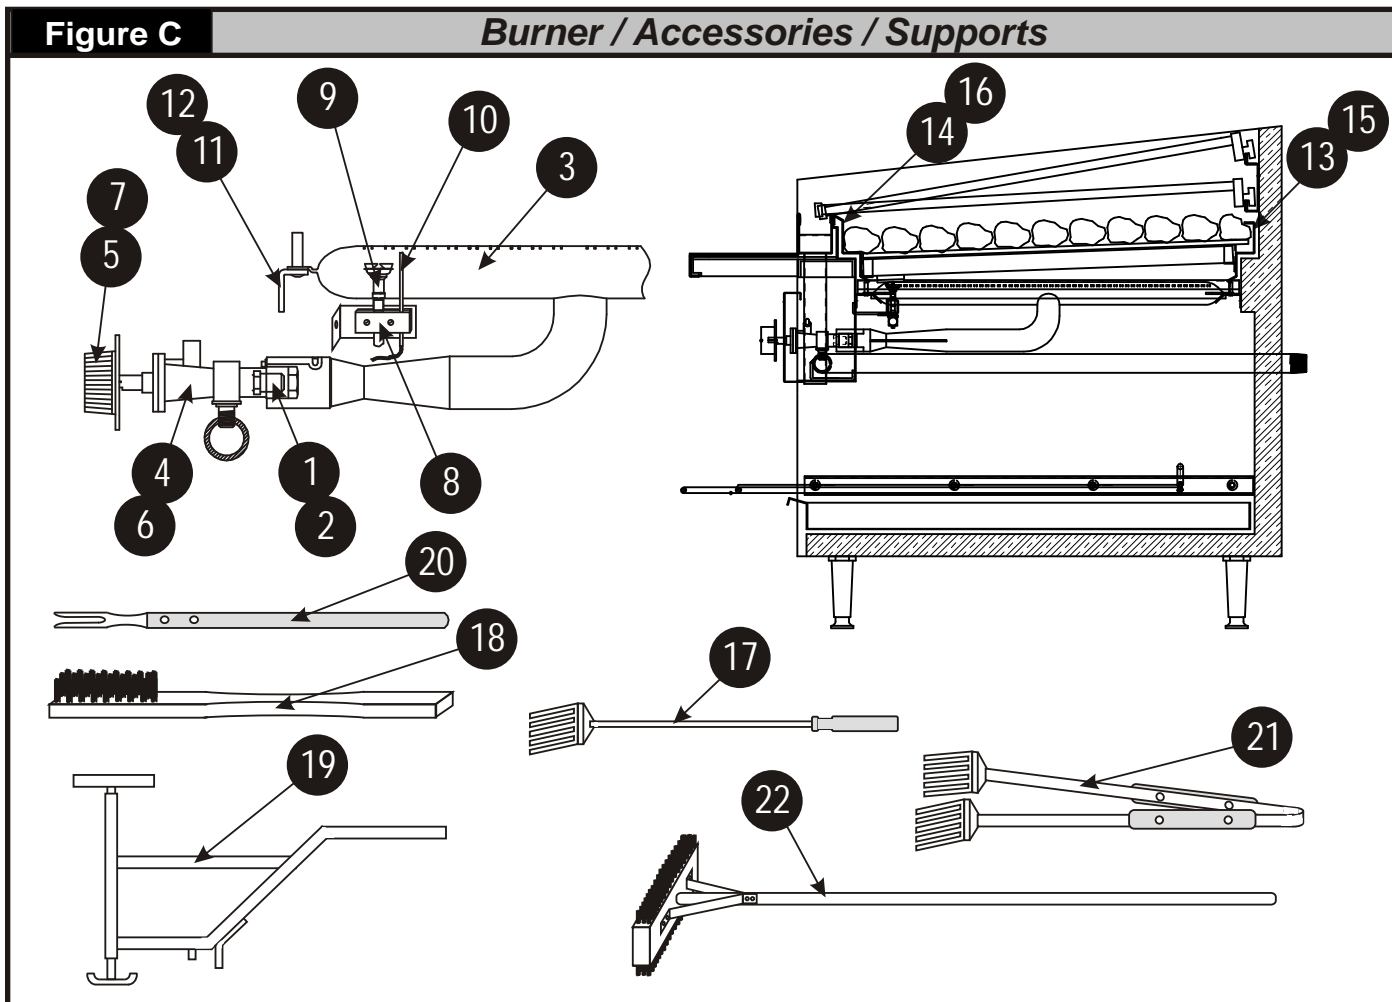

Figure B

Grates

CTB-72R/GS

Gas Char Broiler

30 Pine Street • New Rochelle • New York • 10801

914 / 576 - 0200

914 / 576 - 0605 fax

1 - 800 - 431 - 2745 US & Canada

www.bakerspride.com web address

Figure C

Burner / Accessories / Supports

Item	Part #	Description	Item	Part #	Description
1	R3136X	Hood Orifice #54 (LP)	12	G5029U	Burner Support Assy, 23" /4
2	R3130X	Hood Orifice #44 (Nat)	13	G5044U	Radiant Support Assy, Rear 18" /3
3	L5077X	Burner, Center Feed	14	G5046U	Radiant Support Assy, Front 18" /3
4	R3032X	Gas Valve	15	G5045U	Radiant Support Assy, Rear 12" /1
5	S1094X	Knob, Gas Valve	16	G5047U	Radiant Support Assy, Front 12" /1
6	R3128X	Gas Valve (used w/Pilot Safety)	17	T5018V	Spatula, Chef-Aide, 20" Single
7	S1301X	Knob, Gas Valve, CE (used w/Pilot Safety)	18	T5017X	Wire Brush, Chef-Aide, 18"
8	G5064K	Pilot Bracket (used w/Pilot Safety)	19	G5221U	Grate Lifter
9	M1359X	Pilot Burner (used w/Pilot Safety)	20	T5016A	Meat Fork
10	M1358X	Thermocouple, 10" (used w/Pilot Safety)	21	T5019V	Steak Turner
11	G5028U	Burner Support Assy, 17" /2	22	T5104V	Twin Head Grate Brush
Conversion Kit (LP to Nat)			Conversion Kit (Nat to LP)		
11	R3130X	Hood Orifice #44 (Nat)	11	R3136X	Hood Orifice #54 (LP)
1	M1418A	Pressure Regulator 1", 3.5"W.C. (Nat)	1	M1067X	Pressure Regulator 1", 10"W.C. (LP)