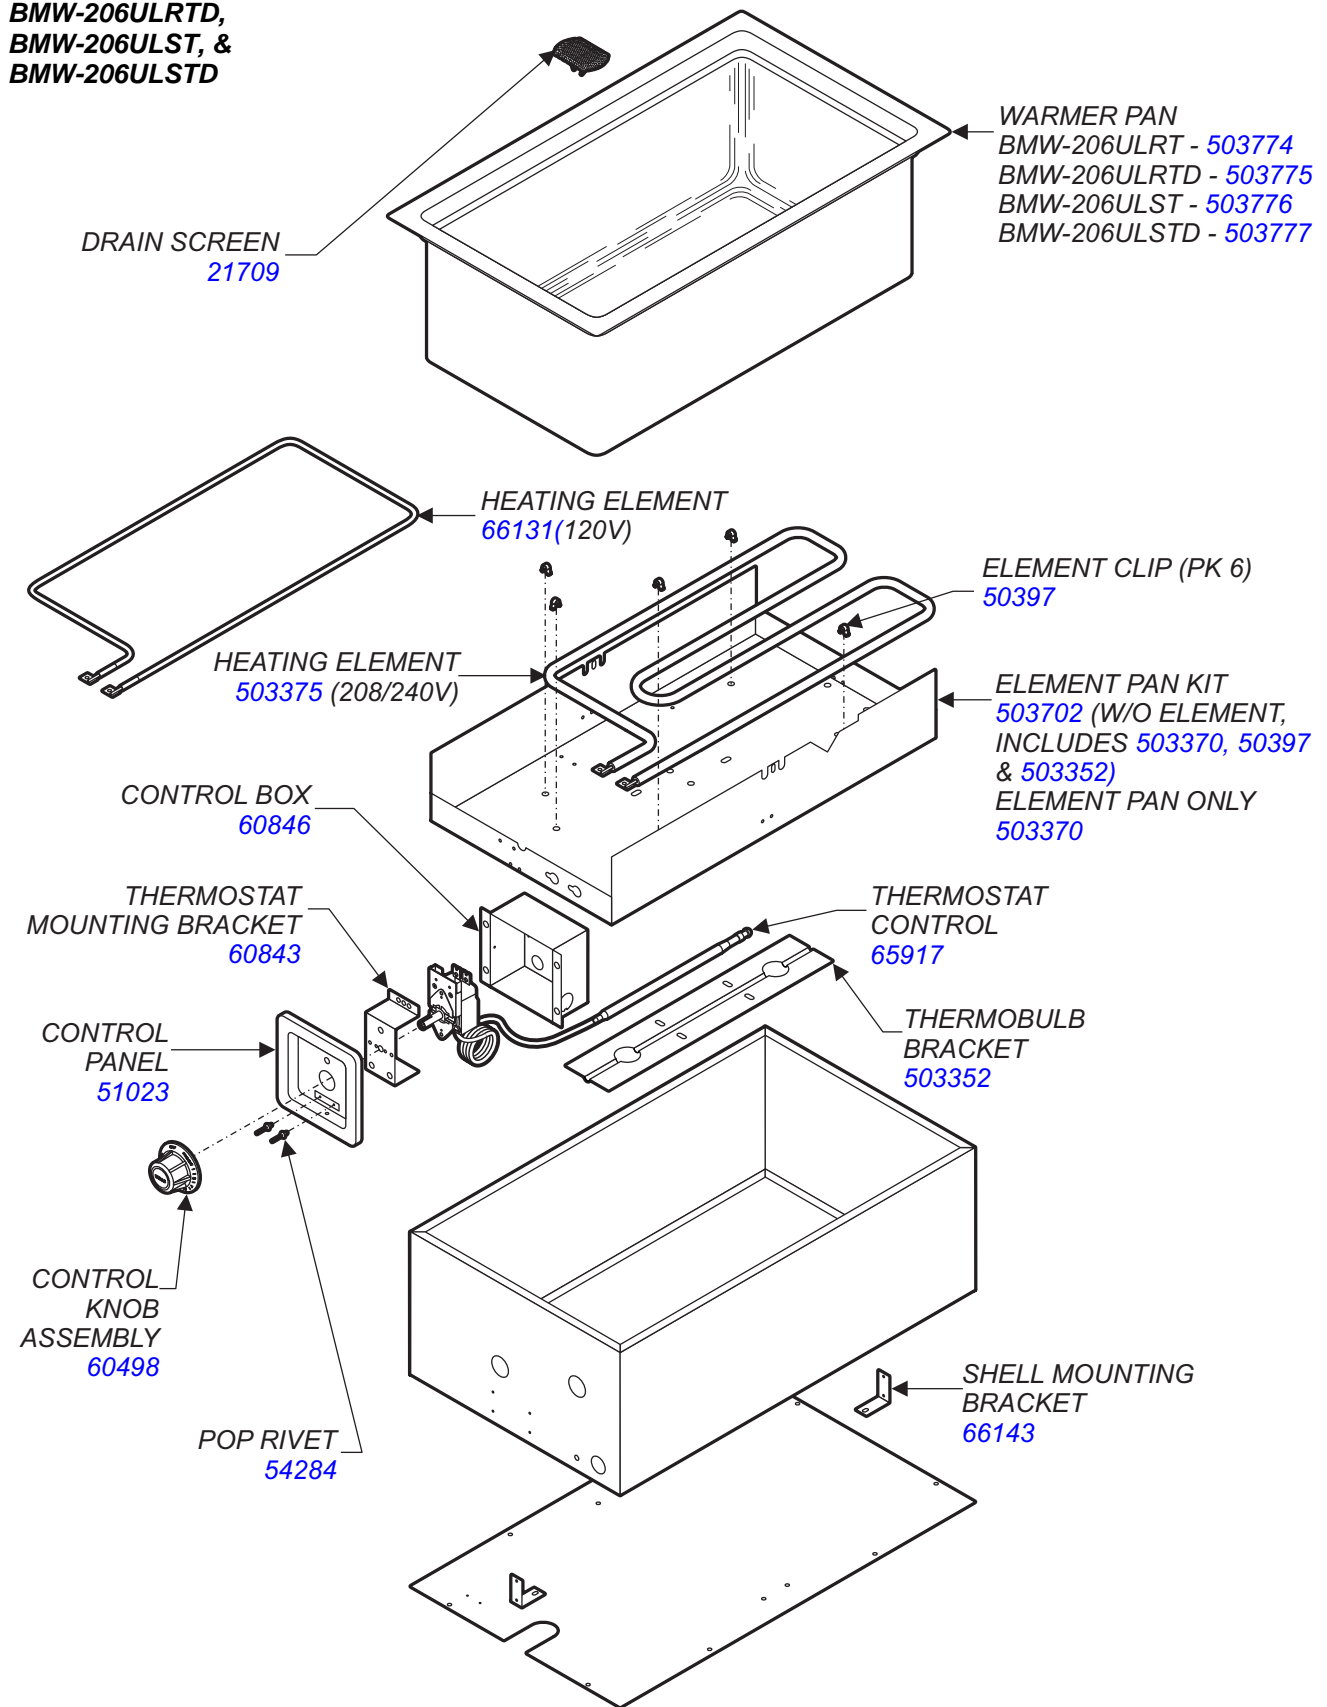

**BOTTOM MOUNT WARMERS
MODELS BMW-206ULRT,
BMW-206ULRTD,
BMW-206ULST, &
BMW-206ULSTD**

PL011b Bottom Mount Warmers with Thermostat Controls