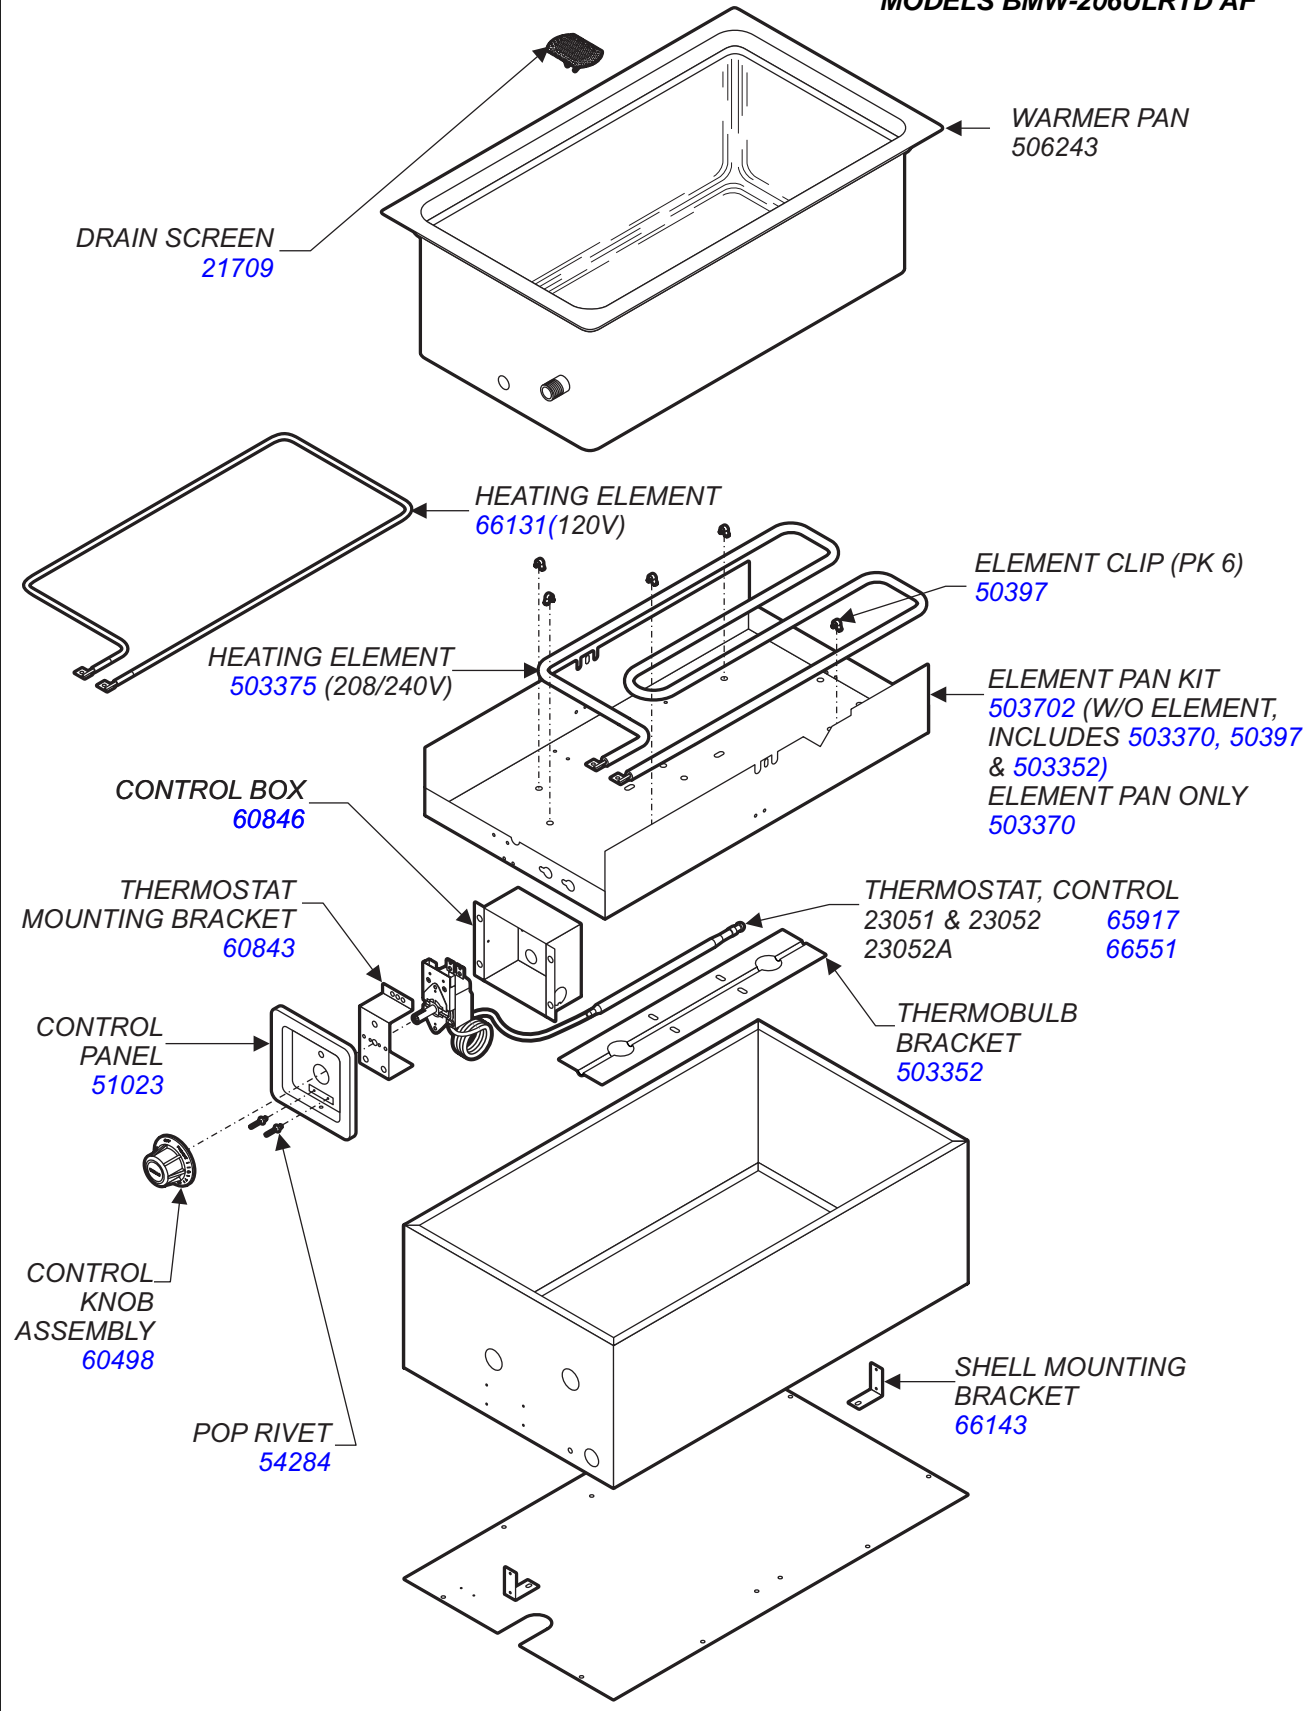

**BOTTOM MOUNT WARMERS
MODELS BMW-206ULRTD AF**

PL011b Bottom Mount Warmers with Thermostat Controls