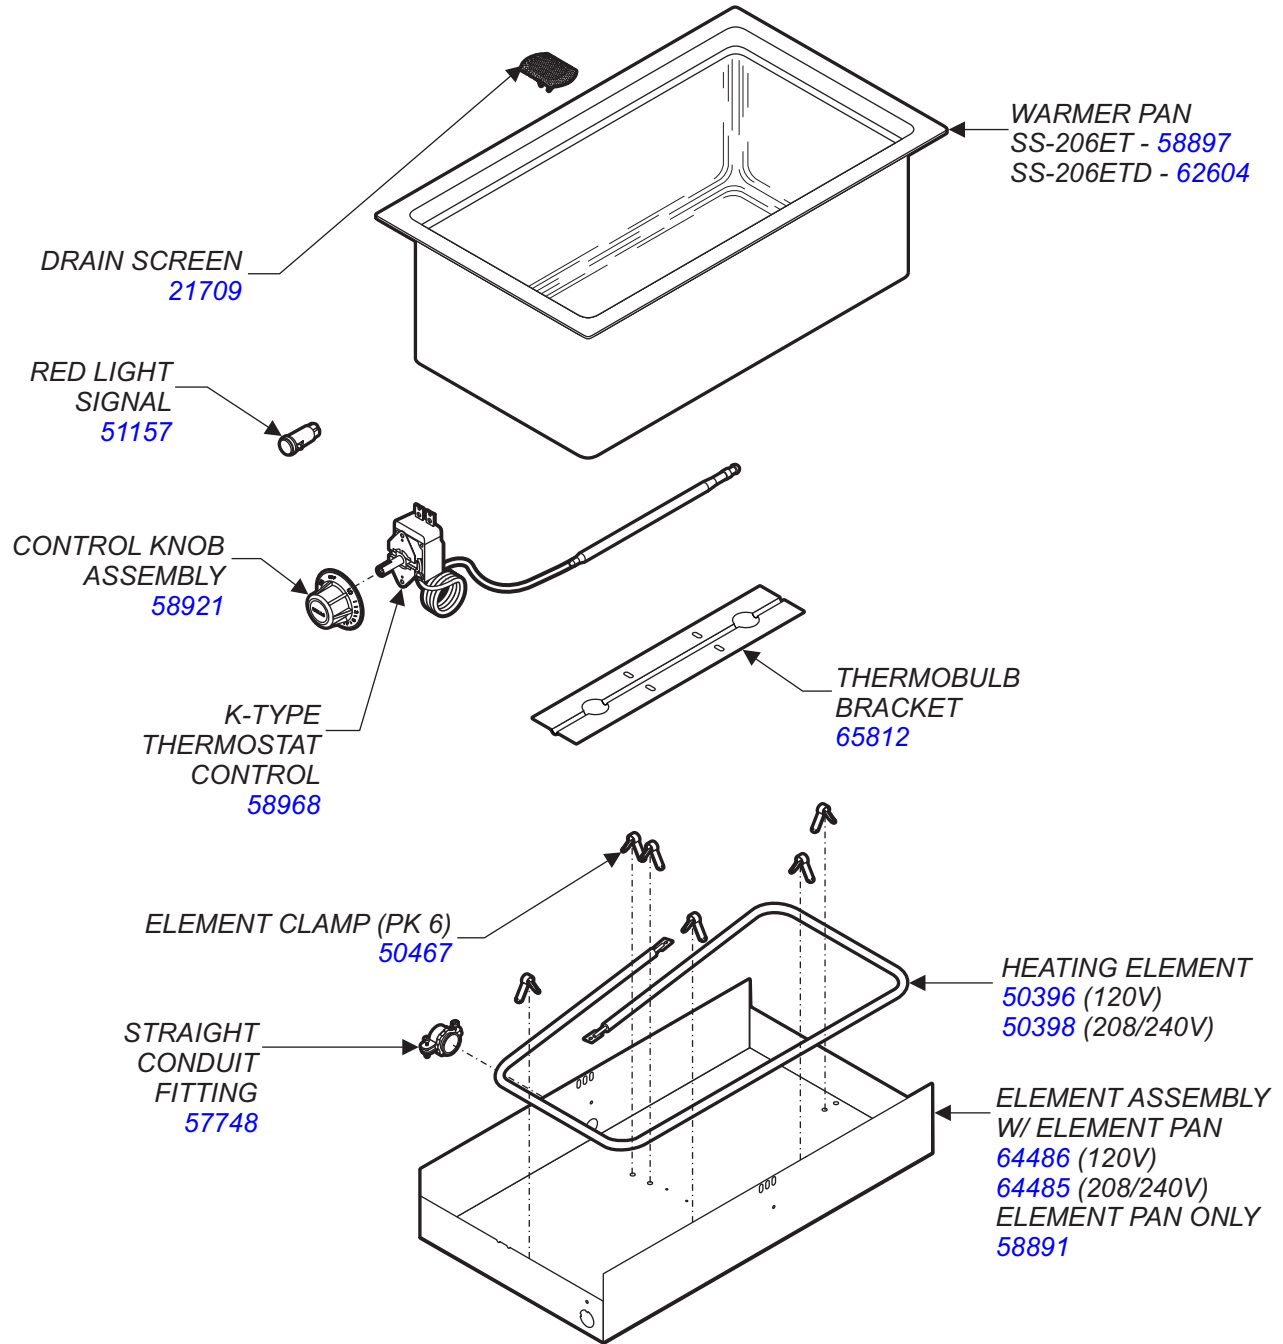

**BOTTOM MOUNT WARMERS
MODELS SS-206ET &
SS-206ETD**

PL011b Bottom Mount Warmers with Thermostat Controls