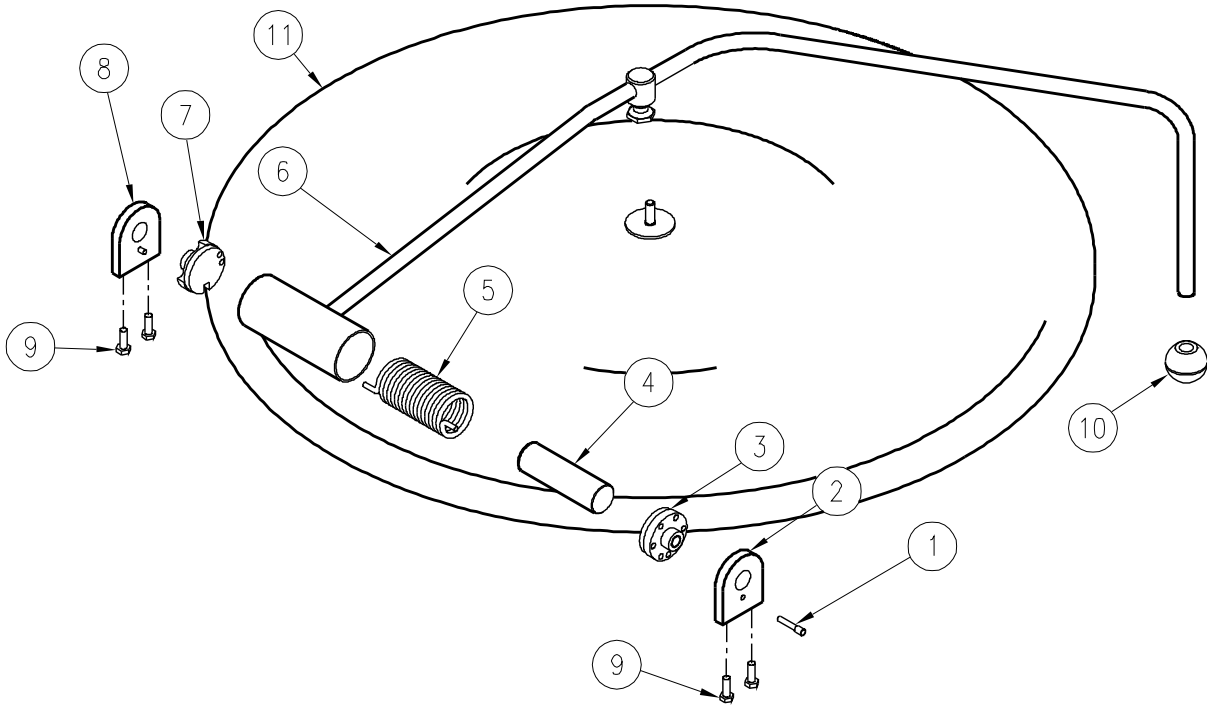

FIGURE 4

SPRING ASSIST HINGE ASSEMBLY

4991BR4