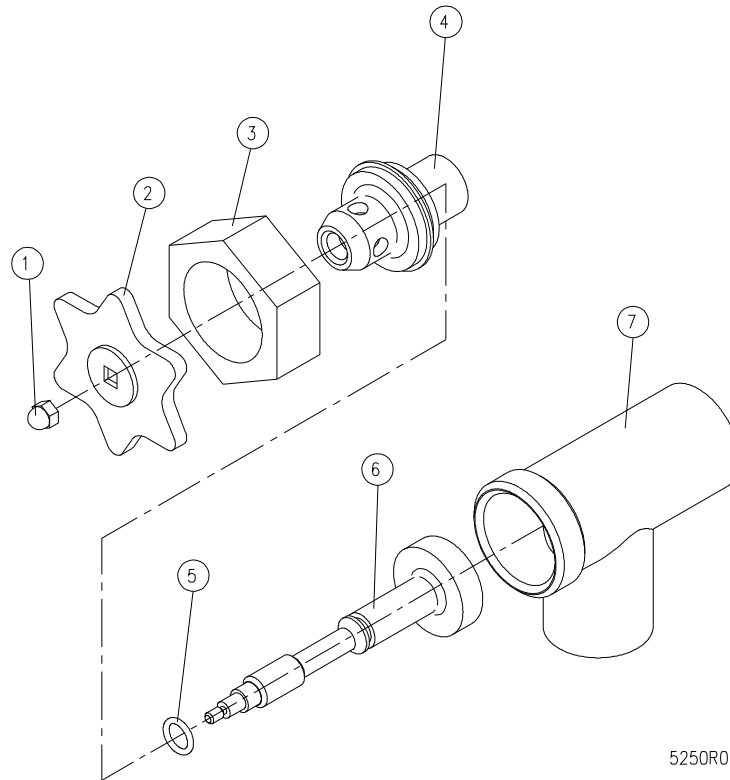

**FIGURE 4**

**SPRING ASSIST HINGE ASSEMBLY**

4991BR4

PARTS LIST, SELF-GENERATING STEAM KETTLES, MODELS: ELT, EL, EP

**FIGURE 4**

<u>ITEM</u>	<u>PART NO.</u>	<u>DESCRIPTION</u>	<u>QUANTITY</u>
	9-3185	HINGE ASSEMBLY	
1.	8-2029	Lock Pin	1
2.	8-2035L	End Lock Plate	1
3.	5428-1	Stationary Disc	1
4.	5430-1	Core	1
5.	8-2026	Spring	1
**	8-2028	Handle Assembly, 20 Gallon Kettle	1
	8-2028-1	Handle Assembly, 30 Gallon Kettle	1
	8-2028-2	Handle Assembly, 40 Gallon Kettle	1
	8-2027	Handle Assembly, 60 Gallon Kettle	1
	8-2027-1	Handle Assembly, 80 Gallon Kettle	1
	8-2027-2	Handle Assembly, 100 Gallon Kettle	1
7.	5429-1	Rotary Disc	1
8.	8-2021	End Stop Plate	1
9.	1-56S6	Cap Screw, 1/4 - 20 x 3/4, Stainless Steel	4
**	10. 2-KB01	Knob, Red	1
	9147-1	Knob, Black	1
**	11. 8-2003	Covers, 20 Gallon Kettle	1
	8-2004	Covers, 30 Gallon Kettle	1
	8-2005	Covers, 40 Gallon Kettle	1
	8-2006	Covers, 60 Gallon Kettle	1
	8-2007	Covers, 80 Gallon Kettle	1
	8-2008	Covers, 100 Gallon Kettle	1

\*\* SELECT AS REQUIRED.

PARTS LIST, SELF-GENERATING STEAM KETTLES, MODELS: ELT, EL, EP

**FIGURE 5**

**HINGE ASSEMBLY**

<u>ITEM</u>	<u>PART NO.</u>	<u>DESCRIPTION</u>	<u>QUANTITY</u>	
1	2-KB01	Knob	1	
**	2	9-3231	Handle Assembly, 20 Gallon Kettle	1
		9-3231-1	Handle Assembly, 30 Gallon Kettle	1
		9-3231-2	Handle Assembly, 40 Gallon Kettle	1
3	1-85S8	Bolt	2	
4	1-WV06	Fibre Washer	4	
5	1-89S0	Nut, 1/2-20 UNF, Stainless Steel	2	
6	S05N-12	Lock Washer, 1/2"	1	
7	8-2003	Cover, 20 Gallon Kettle	1	
	8-2004	Cover, 30 Gallon Kettle	1	
	8-2005	Cover, 40 Gallon Kettle	1	

\* \* SELECT AS REQUIRED.

PARTS LIST, SELF-GENERATING STEAM KETTLES, MODELS: ELT, EL, EP

**FIGURE 6**

**DRAW-OFF VALVE**

<u>ITEM</u>	<u>PART NO.</u>	<u>DESCRIPTION</u>	<u>QUANTITY</u>
	3-D015	1 - ½" DRAW-OFF VALVE ASSEMBLY	
1	9031-3	Acorn Nut 10-24 UNC	1
2	4115-1	Handle, Stainless Steel	1
3	3-DV13	Gland Nut	1
4	3-DV14	Bonnet	1
5	3-DV16	"O" Ring	1
6	3-DV15RV	Stem Assembly	1
7	3-DV17	Valve Body	1