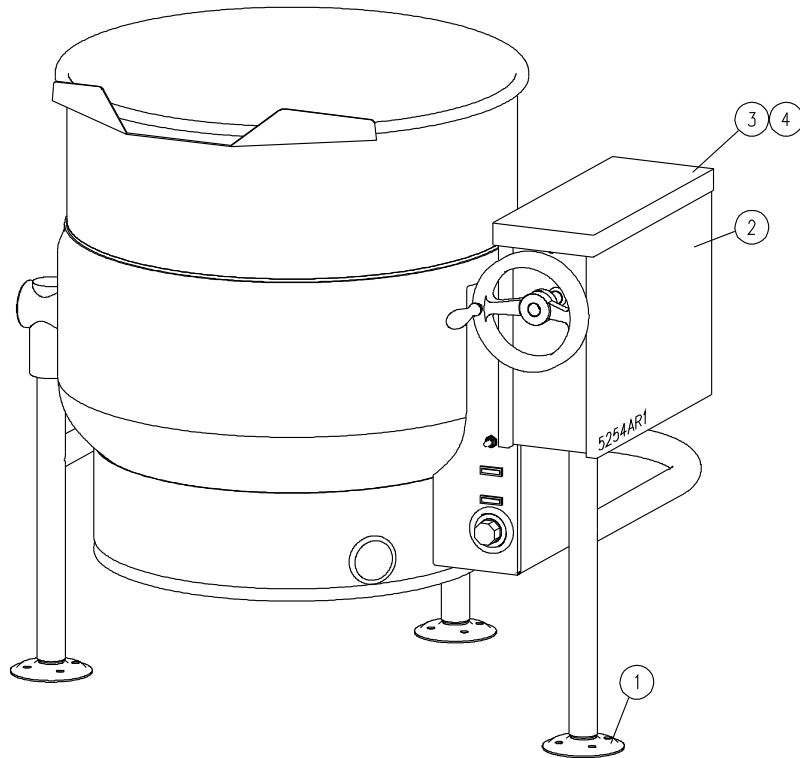

PARTS LIST, SELF-GENERATING STEAM KETTLES, MODELS: ELT, EL, EP

FIGURE 3

PARTS LIST

FIGURE 3

<u>ITEM</u>	<u>PART NUMBER</u>	<u>DESCRIPTION</u>	<u>QUANTITY</u>
1.	8-1308	Adjustable Flanged Foot	3
2.	2960-1	Console Box	1
3.	3534-1	Console Cover	1
4.	M33S-1032-12	Screw, 10 - 32 x 1/2"	1