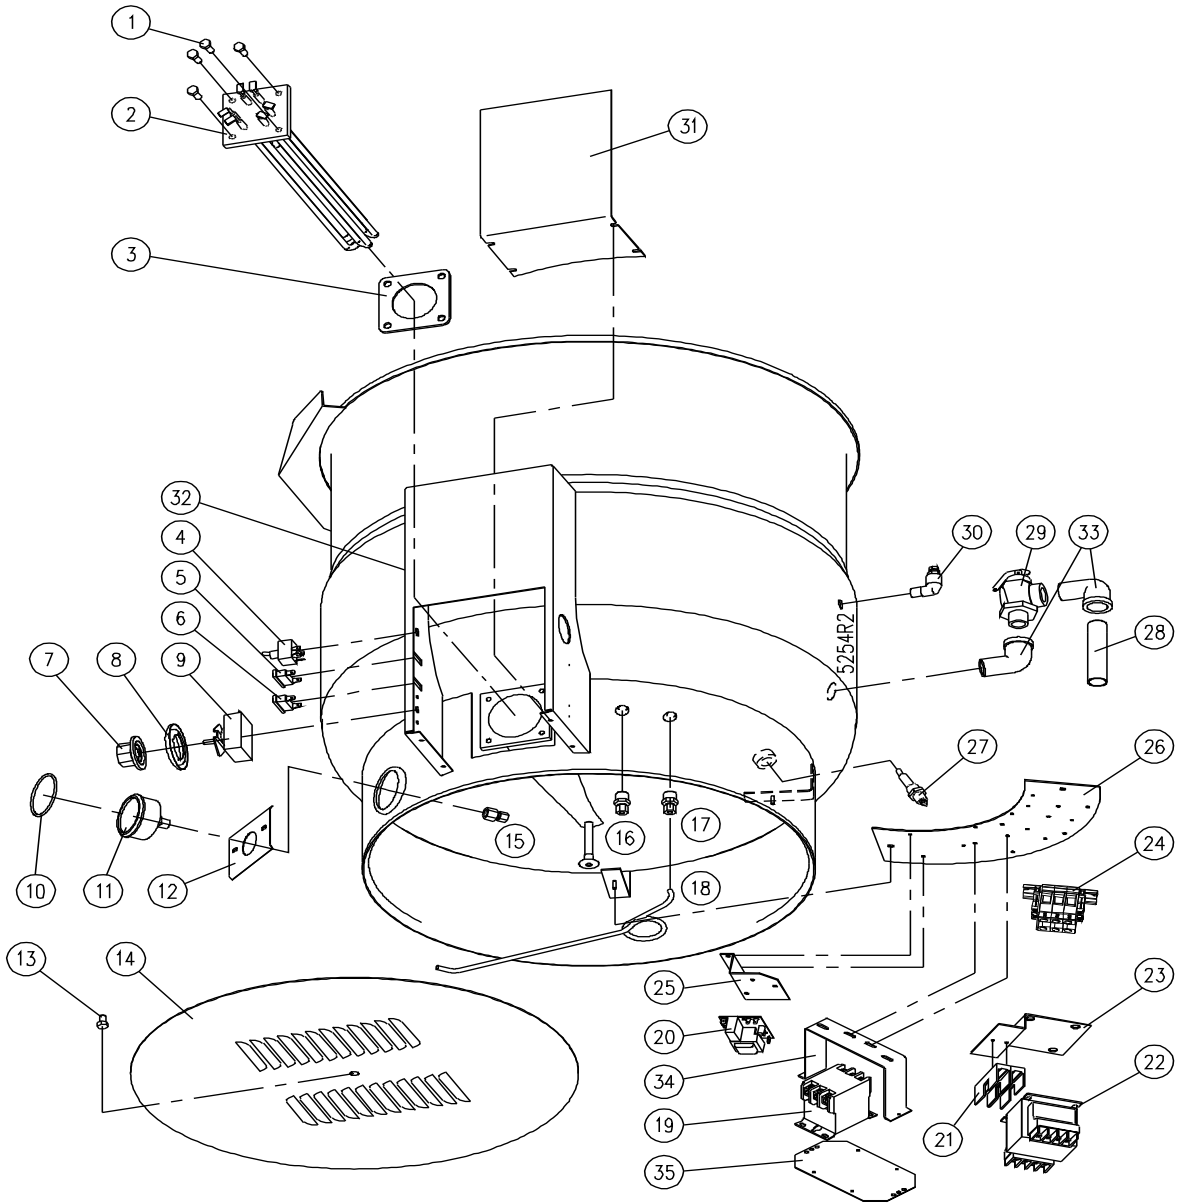

PARTS LIST, SELF-GENERATING STEAM KETTLES, MODELS: ELT, EL, EP

**FIGURE 1**

PARTS LIST, SELF-GENERATING STEAM KETTLES, MODELS: ELT, EL, EP

**FIGURE 1**

<u>ITEM</u>	<u>PART NO.</u>	<u>DESCRIPTION</u>	<u>QUANTITY</u>					
			<u>20</u>	<u>30</u>	<u>40</u>	<u>60</u>	<u>80</u>	<u>100</u>
1	M50S-51618-34	Hex Head Screw, 5/16 -18 UNC x 3/4 Lg.	4	4	4	4	4	4
** 2	7-5019	Heating Element, 208V, 12 kW	1					
	7-5020	Heating Element, 220/380V, 12 kW	1					
	7-5021	Heating Element, 240/415V, 12 kW	1					
	7-5022	Heating Element, 480V, 12 kW	1					
	9-3298-1	Heating Element, 600V, 12 kW	1					
	7-5023	Heating Element, 208V, 15 kW		1				
	7-5024	Heating Element, 220/380V, 15 kW		1				
	7-5025	Heating Element, 240/415V, 15 kW		1				
	7-5026	Heating Element, 480V, 15 kW		1				
	9-3298-2	Heating Element, 600V, 15 kW		1				
	7-5027	Heating Element, 208V, 18 kW			1	1	1	
	7-5028	Heating Element, 380/220V, 18 kW			1	1	1	
	7-5029	Heating Element, 415/240V, 18 kW			1	1	1	
	7-5030	Heating Element, 480V, 18 kW			1	1	1	