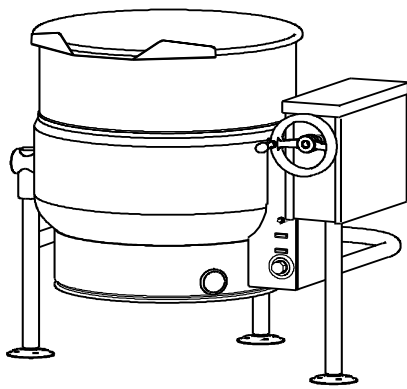

PARTS LIST
Self ; enerating Steam ? ettles
9 @H''9 @''9D

ELT