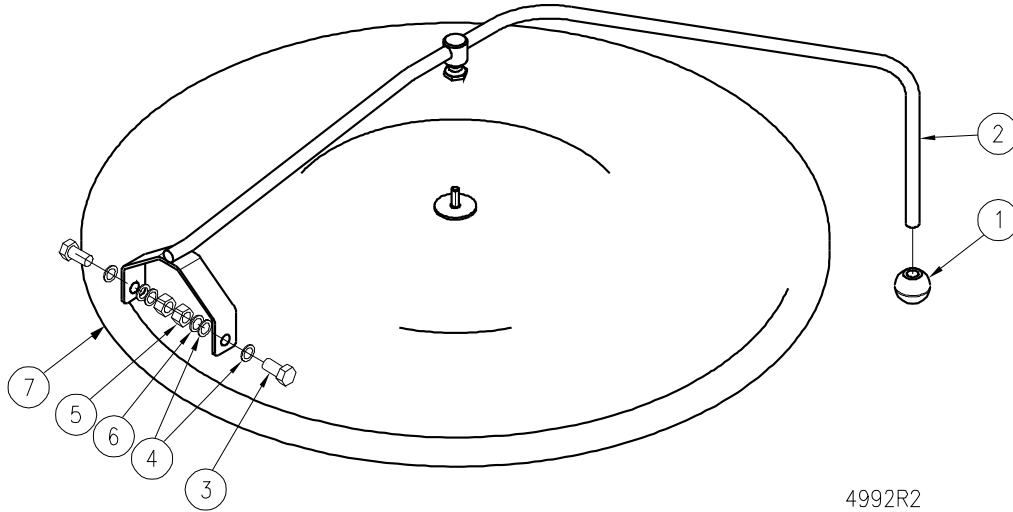

\* NOT SHOWN

PARTS LIST, SELF-GENERATING STEAM KETTLES, MODELS: ELT, EL, EP

**FIGURE 3**

**PARTS LIST**

**FIGURE 3**

<u>ITEM</u>	<u>PART NUMBER</u>	<u>DESCRIPTION</u>	<u>QUANTITY</u>
1.	8-1308	Adjustable Flanged Foot	3
2.	2960-1	Console Box	1
3.	3534-1	Console Cover	1
4.	M33S-1032-12	Screw, 10 - 32 x 1/2"	1

**FIGURE 4**

**SPRING ASSIST HINGE ASSEMBLY**

4991BR4

PARTS LIST, SELF-GENERATING STEAM KETTLES, MODELS: ELT, EL, EP

**FIGURE 4**

<u>ITEM</u>	<u>PART NO.</u>	<u>DESCRIPTION</u>	<u>QUANTITY</u>
	9-3185	HINGE ASSEMBLY	
1.	8-2029	Lock Pin	1
2.	8-2035L	End Lock Plate	1
3.	5428-1	Stationary Disc	1
4.	5430-1	Core	1
5.	8-2026	Spring	1
**	8-2028	Handle Assembly, 20 Gallon Kettle	1
	8-2028-1	Handle Assembly, 30 Gallon Kettle	1
	8-2028-2	Handle Assembly, 40 Gallon Kettle	1
	8-2027	Handle Assembly, 60 Gallon Kettle	1
	8-2027-1	Handle Assembly, 80 Gallon Kettle	1
	8-2027-2	Handle Assembly, 100 Gallon Kettle	1
7.	5429-1	Rotary Disc	1
8.	8-2021	End Stop Plate	1
9.	1-56S6	Cap Screw, 1/4 - 20 x 3/4, Stainless Steel	4
**	10. 2-KB01	Knob, Red	1
	9147-1	Knob, Black	1
**	11. 8-2003	Covers, 20 Gallon Kettle	1
	8-2004	Covers, 30 Gallon Kettle	1
	8-2005	Covers, 40 Gallon Kettle	1
	8-2006	Covers, 60 Gallon Kettle	1
	8-2007	Covers, 80 Gallon Kettle	1
	8-2008	Covers, 100 Gallon Kettle	1

\*\* SELECT AS REQUIRED.

PARTS LIST, SELF-GENERATING STEAM KETTLES, MODELS: ELT, EL, EP

**FIGURE 5**

**HINGE ASSEMBLY**

<u>ITEM</u>	<u>PART NO.</u>	<u>DESCRIPTION</u>	<u>QUANTITY</u>	
1	2-KB01	Knob	1	
**	2	9-3231	Handle Assembly, 20 Gallon Kettle	1
		9-3231-1	Handle Assembly, 30 Gallon Kettle	1
		9-3231-2	Handle Assembly, 40 Gallon Kettle	1
3	1-85S8	Bolt	2	
4	1-WV06	Fibre Washer	4	
5	1-89S0	Nut, 1/2-20 UNF, Stainless Steel	2	
6	S05N-12	Lock Washer, 1/2"	1	
7	8-2003	Cover, 20 Gallon Kettle	1	
	8-2004	Cover, 30 Gallon Kettle	1	
	8-2005	Cover, 40 Gallon Kettle	1	