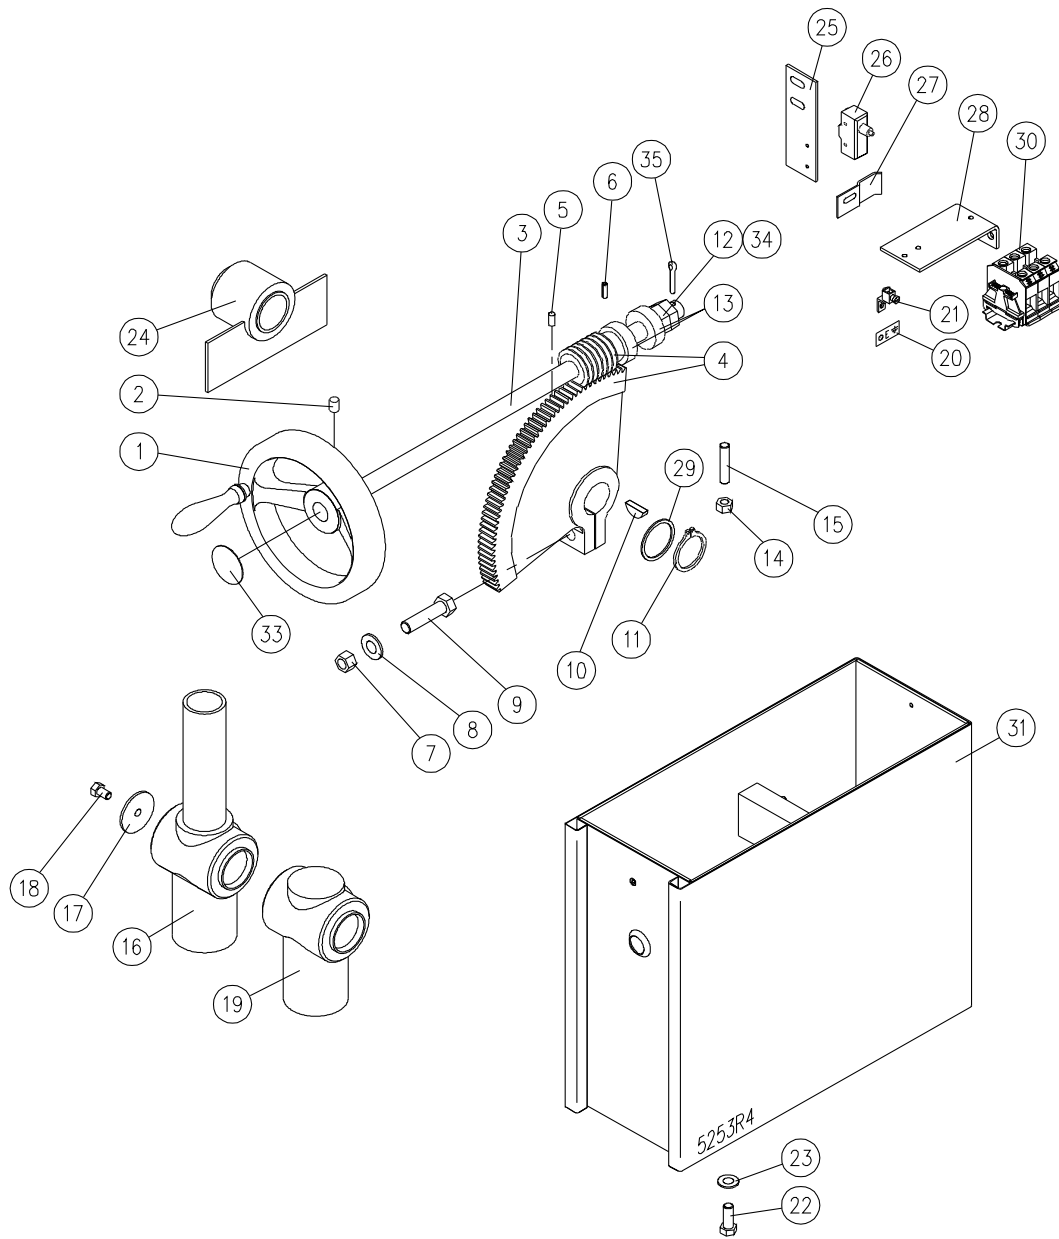

FIGURE 2

PARTS LIST, SELF-GENERATING STEAM KETTLES, MODELS: ELT, EL, EP

TILT CONSOLE PARTS - ELT

FIGURE 2

PARTS LIST, SELF-GENERATING STEAM KETTLES, MODELS: ELT, EL, EP

FIGURE 2

<u>ITEM</u>	<u>PART NUMBER</u>	<u>DESCRIPTION</u>	<u>QUANTITY</u>
1.	8-2054	Hand Wheel	1
2.	1-72U4	Set Screw 3/8 -16 x 1/2"	1
3.	6738-2	Tilt Shaft	1
4.	5393-1	Segment Gear & Worm Gear Kit (Includes Items 5 to 11)	
5.	1-52U4	Set Screw, 1/4 - 20 x 1/2	1
6.	2-T6U5	Tension Pin, 3/16 Diameter x 1-1/4" L	1
7.	1-99C0	Nut, 1/2 - 13	1
8.	1-W4C0	Lock Washer, 1/2"	1
9.	2-96C8	Bolt, 1/2 - 13 x 2"	1
10.	1-K8U8	Key Woodruff	1
11.	1-R315	Retaining Ring	1
12.	2-HN66	Jam Nut	2
13.	5327-1	Thrust Bearing	2
14.	1-79C0	Nut, 3/8 - 16	1
15.	2-72U7	Set Screw, 3/8 - 16 x 1-3/4"	1
16.	8-2085EE	Outbore Bearing complete with extension - used on spring assist covers only - specify model.	1
17.	9-3197	Stainless Steel Washer	1
18.	9-3198	Bolt	1
19.	8-2085E	Outbore Bearing	1
20.	4188-1	Ground ID Tag	1
21.	4-70EU	Ground Lug	1
22.	1-75C8	Bolt, 3/8-16 x 1"	4
23.	1-70C0	Lock Washer, 3/8"	4