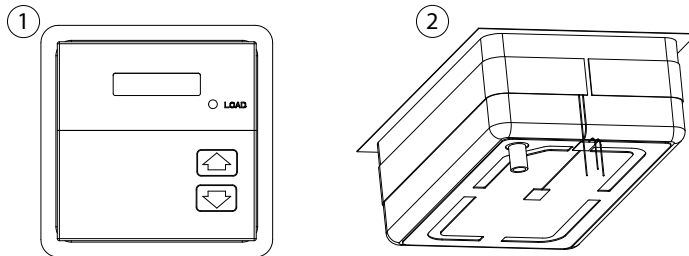

F14EI Series (Electric) - Common Components

Description	Part Number
Faucet	3234075
Gate valve 1/2"	3547486
Legs, 6" w/mounting plate	3234645
Line Filter, F14EI232-E, F14EI348-E	2190168
Line Filter, F14EI460-E, F14EI572-E, F14EI688-E	2195068

F14EI-ESP Series (Electric) - Common Components

Key	Description	Part Number
1	Control, 500W Food Well	2195319
2	Food Well/Heatpad, 240V-500W	3234950

NOTE: When replacing the well not to apply pressure directly to the pad.

F14EW Series (Electric) - Common Components

Description	Part Number
Brass drain	3234065
Contactora, 2 Pole, 120V	2194974
Contactora, 2-pole, 220V/50Hz	TBP30021
Faucet	3234075
Float switch	2194156
Gate valve, 1"	3547487
Immersion heater 5KW, 240V, 12.0 amps, 3-phase	2193972
Immersion heater 5KW, 208V, 24.0 amps, 1-phase	2193973
Immersion heater 5KW, 240V, 20.8 amps, 1-phase	2193974
Immersion heater 5KW, 208V, 13.9 amps, 3-phase	2193975
Knob, thermostatic control	3234556
Legs, 6" w/mounting plate	3234645
Light, pilot, 250V, amber	2194095
Line Filter	2195068
Relay, socket, KU12	2194133
Relay, 8501, KU12	2194132
Switch	2194400
Thermostat	2194202
Waterlevel board	2194187