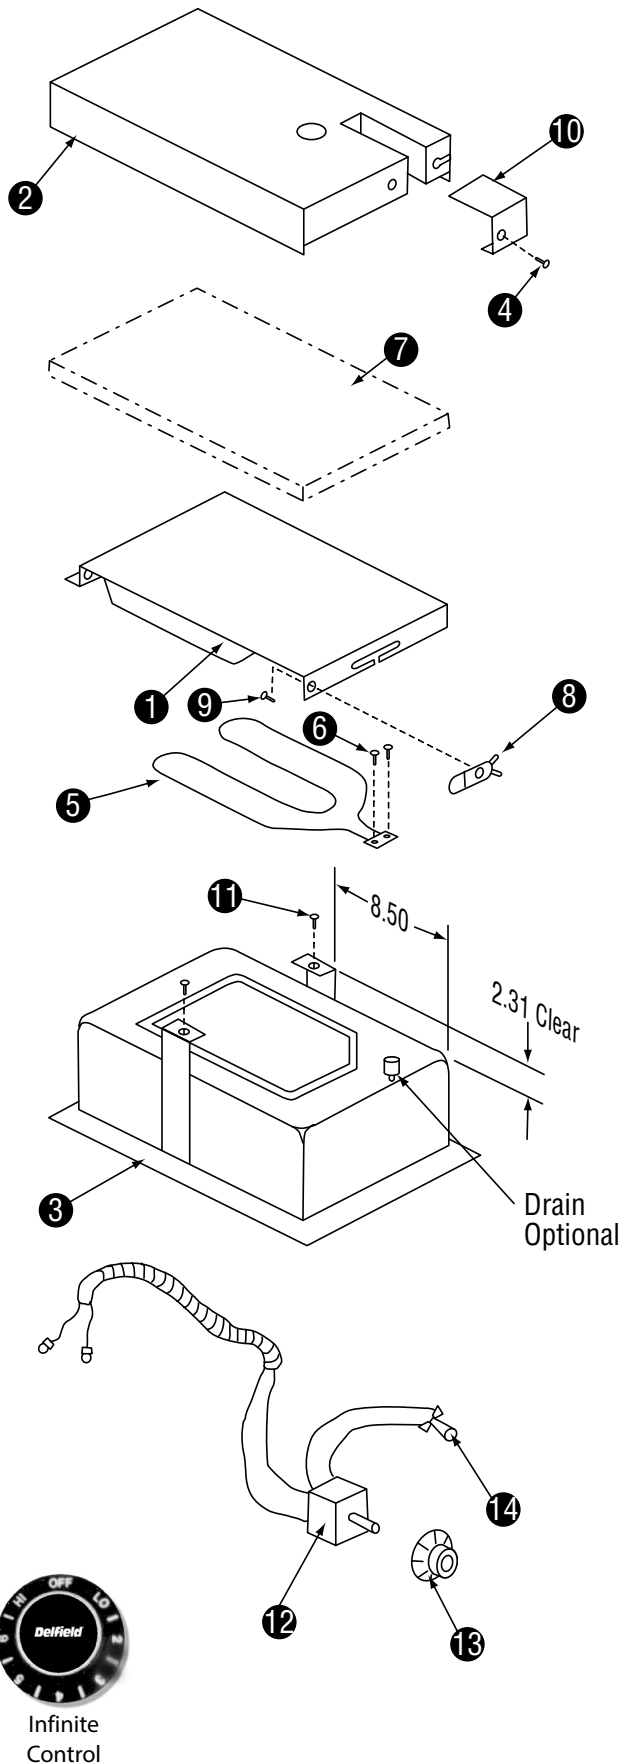

F14 Series Hot Food Tables

Parts List

Contents

Food Well (DFW) Assembly: With Thermostatic Control	2
Food Well (DFW) Assembly: With Infinite Control	3
F14EI Series (Electric) - Common Components	4
F14EI-ESP - Common Components	4
F14EW Series (Electric) - Common Components	4
Gas Burner Assembly: F14GW Series (Single Shown)	5

Food Well (DFW) Assembly: With Thermostatic Control

Key	Description	Part Number
	Complete assembly, 115V, thermostat w/drain	XMK00100
	Complete assembly, 115V, thermostat w/o drain	XMK00101
	Complete assembly, 208V, thermostat w/drain	XMK00102
	Complete assembly, 208V, thermostat w/o drain	XMK00103
1	Deflector plate	GMK00061
2	Bottom cover	GMK00062
3	Food well, with drain Food well, without drain	0160014 0160015
4	Screw	9321353
5	Element, 115V Element, 208V	2194006 2194007
6	Screws (6)	9321379
7	Insulation	3434663
8	Thermostat control knob	3234556
9	Thermostat, 200-550F	2194012
10	Pilot light, red, 115V Pilot light, amber, 230V	2194190 2194095
11	Drain cover	GMK00063
12	Screws (2)	9321353

NOTE: If you need four or more component parts, you must buy a complete assembly.

Food Well (DFW) Assembly: With Infinite Control

Key	Description	Part Number
	Complete assembly, 115V, infinite w/drain	XMK00104
	Complete assembly, 115V, infinite w/o drain	XMK00105
	Complete assembly, 208V, infinite w/drain	XMK00068
	Complete assembly, 208V, infinite w/o drain	XMK00106
1	Deflector plate	GMK00061
2	Bottom cover	GMK00062
3	Food well, with drain Food well, without drain	0160014 0160015
4	Screw	9321353
5	Element, 115V Element, 208V	2194006 2194007
6	Screws (2)	9321379
7	Insulation	3434663
8	Thermostat non-adjustable	2194335
9	Screw	9321007
10	Drain cover	GMK00063
11	Screws (2)	9321007
12	Infinite control, 120V Infinite control, 240V	2194107KT 2194110KT
13	Infinite control knob	3234557
14	Pilot light, red, 115V Pilot light, amber, 230V	2194190 2194095