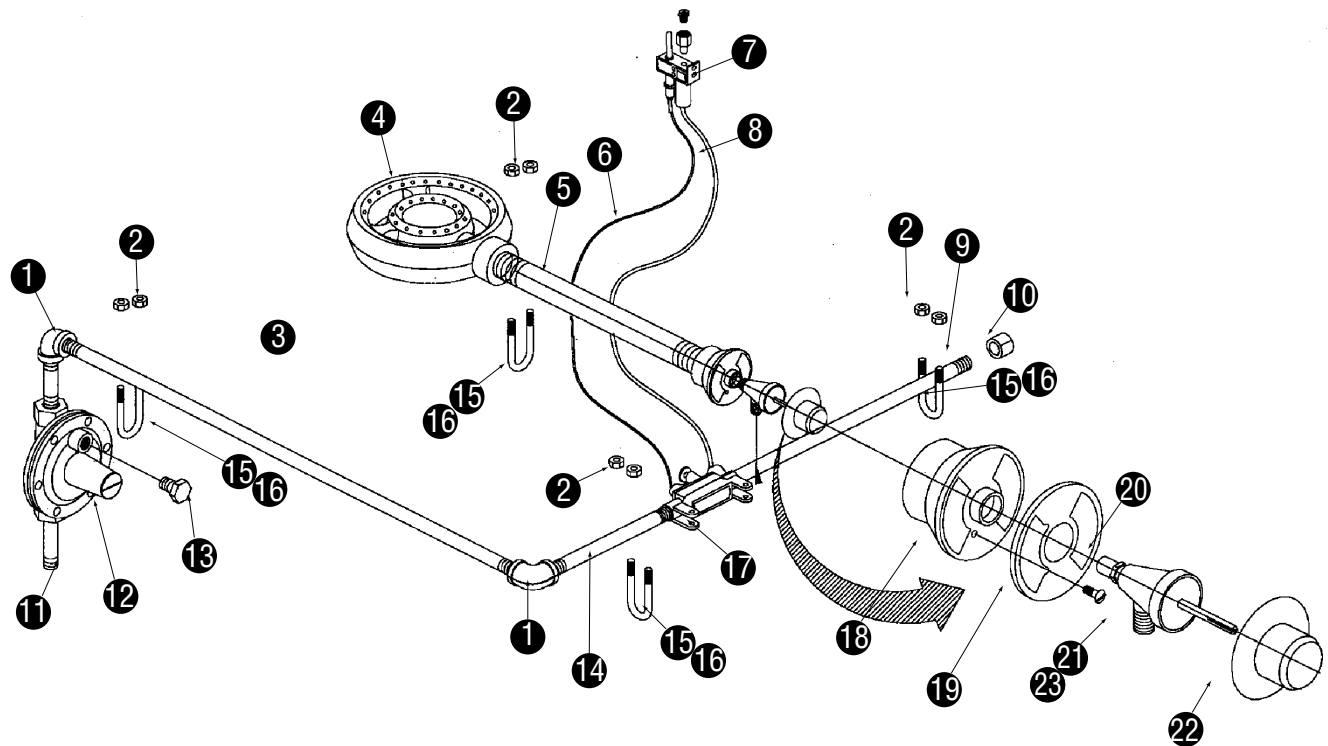

NOTE: If you need four or more component parts, you must buy a complete assembly.

F14EI Series (Electric) - Common Components

Description	Part Number
Faucet	3234075
Gate valve 1/2"	3547486
Legs, 6" w/mounting plate	3234645
Line Filter, F14EI232-E, F14EI348-E	2190168
Line Filter, F14EI460-E, F14EI572-E, F14EI688-E	2195068

F14EI-ESP Series (Electric) - Common Components

Key	Description	Part Number
1	Control, 500W Food Well	2195319
2	Food Well/Heatpad, 240V-500W	3234950

NOTE: When replacing the well not to apply pressure directly to the pad.

Key	Description	Part Number
1	Elbow 1/2" NPT	3547413
2	Nut, 1/4-20	9321035
3	Manifold nipple, 23"	3547411
4	Gas burner assembly	3234205A
5	Nipple, 3/4 x 12	3547409
6	Thermocouple	3234341
7	Pilot assembly	3234342
8	Tubing, copper, 1/4 O.D. x .028	3547329
9	Pipe, manifold, valve, 12"	3547407
10	Cap, 1/2 NPT	3547408
11	Nipple, 1/2" x 2"	3547234
12	Regulator, natural gas	3234022
13	Device, vent limiting, gas reg.	3234023
14	Nipple, 1/2 x 6.5"	3547406
15	U-bolt, 1/4 - 20	9321157
16	Washer, 1/4	9321059
17	Valve, safety	3234343
18	Chamber, air mixing	3234205B
19	Plate, air mixing	3234205C
20	Fitting, inlet, burner (natural)	3547593
21	Cock, front handle	3234205D
22	Handle, valve	3234205E
23	Fitting, inlet burner (LP)	3547591
24	Nipple, manifold 31.25" dbl bnr only	3547412
-	Faucet	3234075
-	Gate valve 1"	3547487
-	Legs, 6" w/mounting plate	3234645