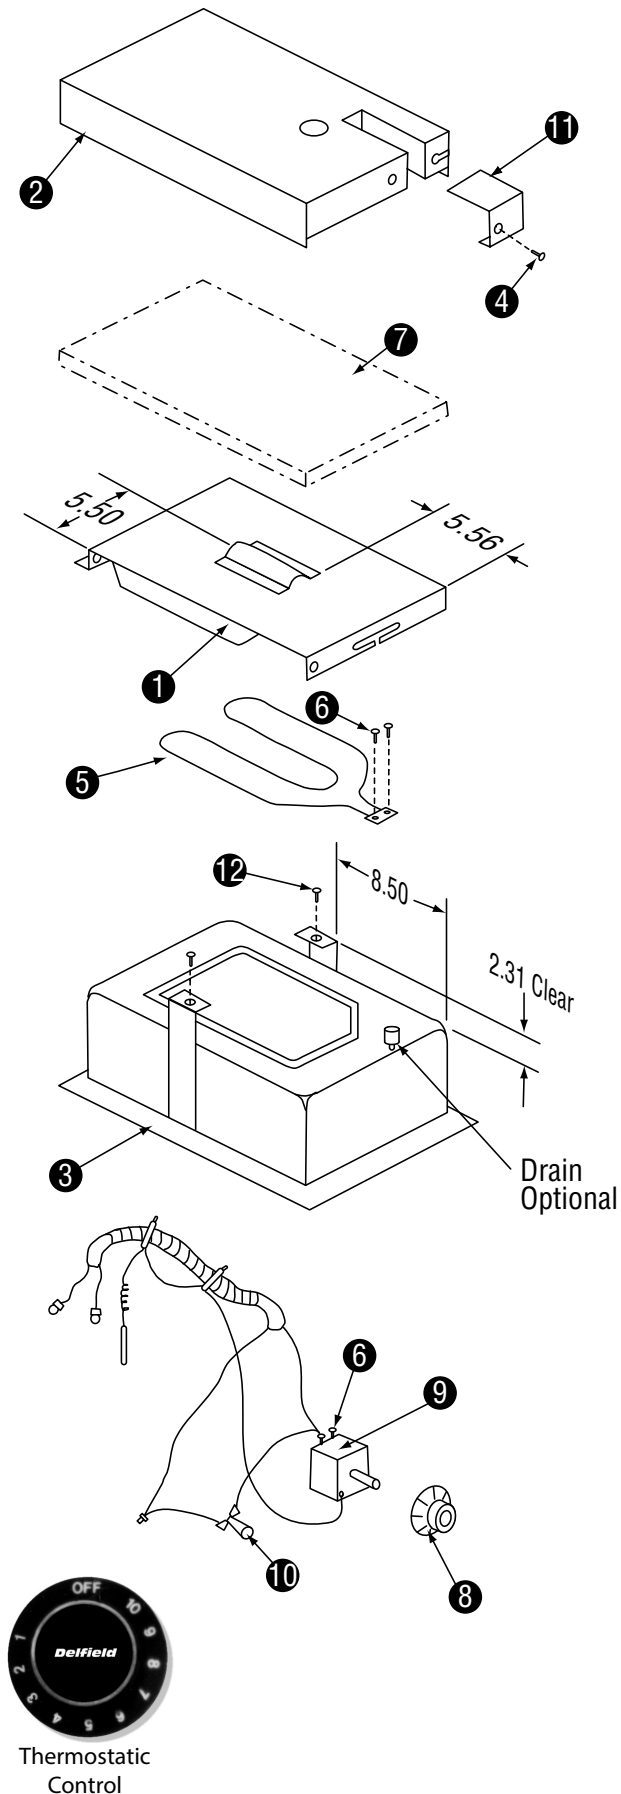

F14 Series Hot Food Tables

Parts List

Contents

Food Well (DFW) Assembly: With Thermostatic Control	2
Food Well (DFW) Assembly: With Infinite Control	3
F14EI Series (Electric) - Common Components	4
F14EI-ESP - Common Components	4
F14EW Series (Electric) - Common Components	4
Gas Burner Assembly: F14GW Series (Single Shown)	5

Food Well (DFW) Assembly: With Thermostatic Control

Key	Description	Part Number
	Complete assembly, 115V, thermostat w/drain	XMK00100
	Complete assembly, 115V, thermostat w/o drain	XMK00101
	Complete assembly, 208V, thermostat w/drain	XMK00102
	Complete assembly, 208V, thermostat w/o drain	XMK00103
1	Deflector plate	GMK00061
2	Bottom cover	GMK00062
3	Food well, with drain Food well, without drain	0160014 0160015
4	Screw	9321353
5	Element, 115V Element, 208V	2194006 2194007
6	Screws (6)	9321379
7	Insulation	3434663
8	Thermostat control knob	3234556
9	Thermostat, 200-550F	2194012
10	Pilot light, red, 115V Pilot light, amber, 230V	2194190 2194095
11	Drain cover	GMK00063
12	Screws (2)	9321353

NOTE: If you need four or more component parts, you must buy a complete assembly.

Food Well (DFW) Assembly: With Infinite Control

Key	Description	Part Number
	Complete assembly, 115V, infinite w/drain	XMK00104
	Complete assembly, 115V, infinite w/o drain	XMK00105
	Complete assembly, 208V, infinite w/drain	XMK00068
	Complete assembly, 208V, infinite w/o drain	XMK00106
1	Deflector plate	GMK00061
2	Bottom cover	GMK00062
3	Food well, with drain Food well, without drain	0160014 0160015
4	Screw	9321353
5	Element, 115V Element, 208V	2194006 2194007
6	Screws (2)	9321379
7	Insulation	3434663
8	Thermostat non-adjustable	2194335
9	Screw	9321007
10	Drain cover	GMK00063
11	Screws (2)	9321007
12	Infinite control, 120V Infinite control, 240V	2194107KT 2194110KT
13	Infinite control knob	3234557
14	Pilot light, red, 115V Pilot light, amber, 230V	2194190 2194095