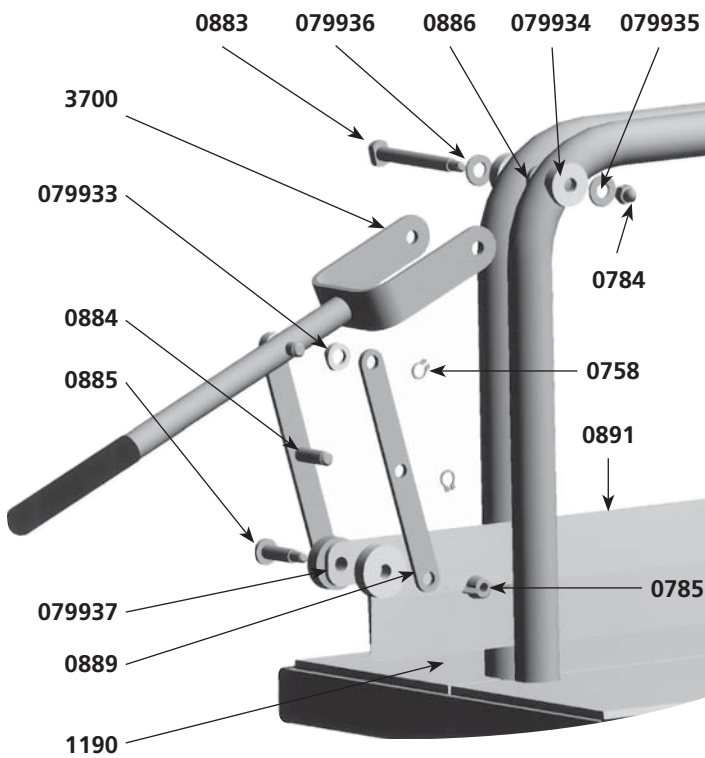

# CF 2000 FOOD CUTTER

## Parts list

Code List \$ Price

|                               |        |        |
|-------------------------------|--------|--------|
| Circlips                      | 0758   | 0,49   |
| Forks break nut               | 0784   | 0,56   |
| Wing nut                      | 0785   | 0,54   |
| Fork axle                     | 0883   | 21,82  |
| Connecting rod axle           | 0884   | 4,13   |
| Blade axle                    | 0885   | 11,29  |
| Thickness wedge               | 0886   | 8,22   |
| Connecting rod                | 0889   | 13,44  |
| Knife blade                   | 0891   | 171,43 |
| Tray                          | 1190   | 30,18  |
| Fork                          | 3700   | 95,31  |
| Connecting rod concave washer | 079933 | 0,43   |
| Fork concave washer           | 079934 | 0,43   |
| Brake nut washer              | 079935 | 0,06   |
| Fork washer                   | 079936 | 0,06   |
| Blade plastic washer          | 079937 | 0,43   |

## Parts list

Code List \$ Price

|                             |         |         |
|-----------------------------|---------|---------|
| Motor 230 V                 | 0505    | 1122,08 |
| Motor 115 V                 | 0518    | 1925,12 |
| Waterproof seal             | 0620    | 88,47   |
| Lower or upper ball bearing | 0621    | 42,18   |
| Transmission belt           | 0625    | 165,17  |
| Plastic handle              | 0790    | 50,79   |
| Pole                        | 0899.14 | 742,87  |
| Hood pole                   | 0899.15 | 253,68  |