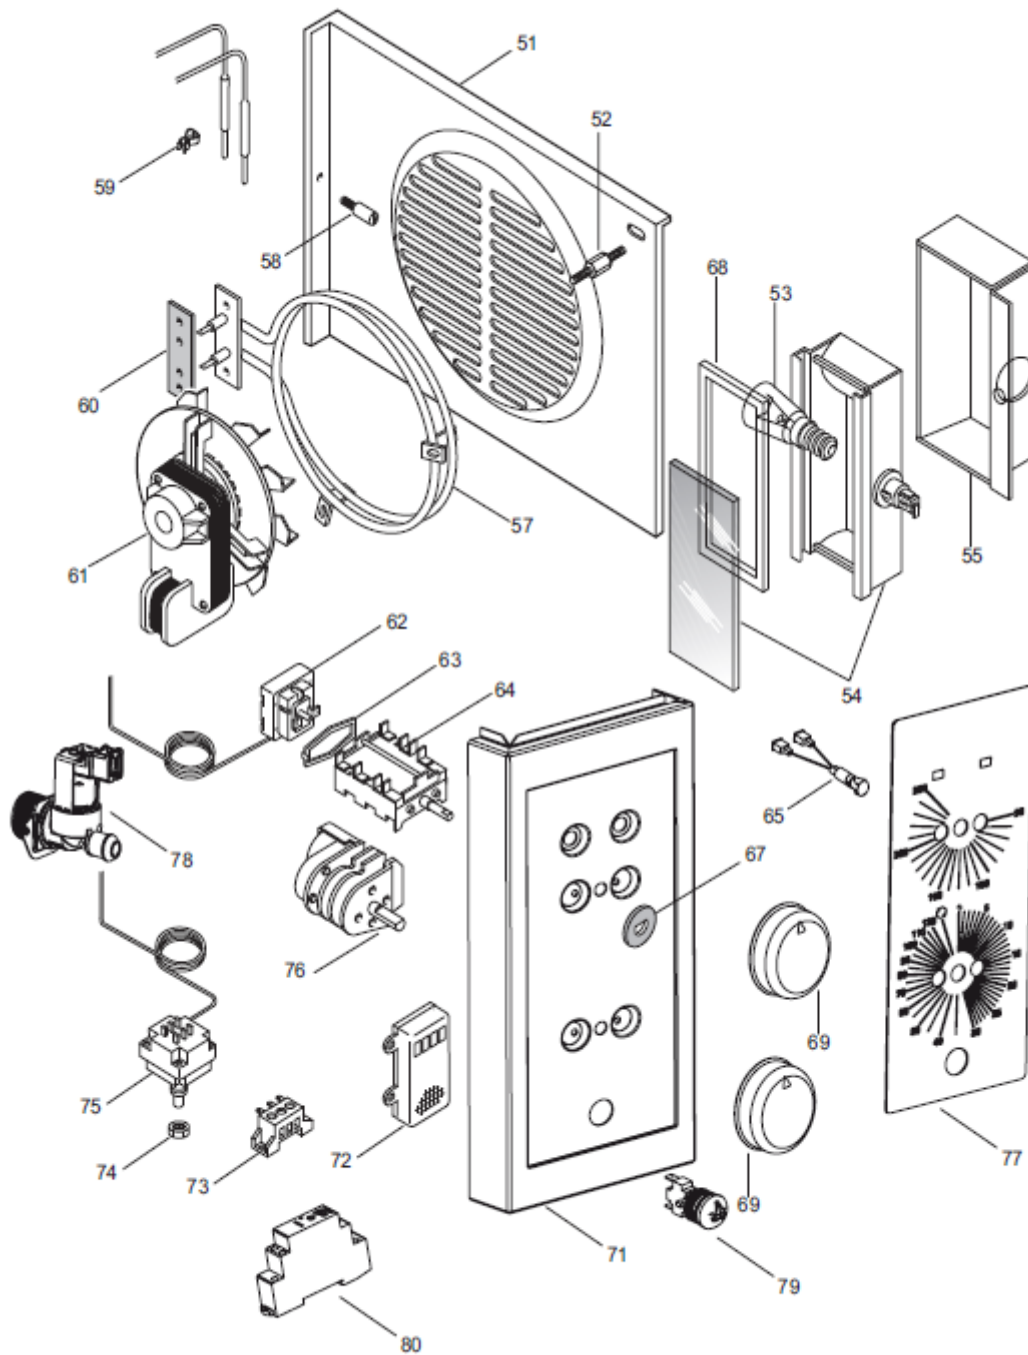

3 GN 2/3 ELECTRIC CONVECTION OVEN
FORNO CONVEZIONE ELETTRICO 3 GN 2/3

3 x 2/3 GN ELECTRIC HUMIDIFIED CONVECTION OVEN
FORNO CONVEZIONE ELETTRICO UMIDIFICATO 3 x 2/3 GN

Pos	Factory Code	6DGT Code	Descrizione	Description	Ref./Note
			Pagina 2	Page 2	
1	0501803905	0C6096	Copertura	Covering	
2	0501803401	054847	Fianco dx	Right side panel	
3	0514847000	054869	Supporto posteriore guide	Rear support, runner	
4	0514848200	-	Ghiera fissaggio guide	Ring nut, runner	
5	0855889602	054844	Guide Dx	Right runner	
6	0514846900	054868	Supporto anteriore guide	support, runner	
7	0805833900	054855	Cerniera superiore porta	Upper hinge, door	
8	0875854503	054849	Controporta	Inner door	
9	0543805500	054850	Guarnizione per vetro	Gasket, glass	
10	0574820200	0C6077	Vetro porta	Glass, door	
11	0830839400	054846	Griglia forno	Grid, oven	
12	0502816401	054845	Bacinella	Basin	
13					
14	0140038007	0C1325	Guarnizione porta	Gasket, door	
15	0501804105	0C6065	Porta forno	Door, oven	
16	0509400100	0C6067	Maniglia porta	Handle, door	
17	0805834000	054856	Cerniera inferiore porta	Lower hinge door	
18					
19	0514834900	054561	Boccola per molla	Bushing, spring	
20	0514857100	055558	Molla per serratura porta	Spring, lock door	
21	0514847301	054854	Nasello per porta	Catch, door	
22	0546805700	054859	Piede	Foot	
23					
24	0854835104	054848	Fianco sx	L.H. side panel	
			Pagina 3	Page 3	
51	0854835604	0C6168	Scudo protezione motoventilatore	Protection, fan motor	
52	0514847400	054867	Supporto scudo	Support, protection	
53	0660802502	054840	Lampada	Lampe	
54	0665800200	0C3713	Porta lampada	Lamp holder	
55	0532835500	0C3720	Protezione portalampada	Protection, lamp holder	
57	0617807402	054843	Resistenza forno	Heating element, oven	2500 W - 230 V
58	0214442903	052220	Vite per scudo	Screw, protection	
59	0214584500	057519	Molla fissaggio bulbo termostato	Spring, fixing thermostat bulb	
60	0282217501	057534	Guarnizione resistenza	Gasket, heating element	
61	0682800000	054842	Motoventilatore forno	Fan motor, oven	
62	0446578602	057937	Termostato	Thermostat	
63		054376	Staffa aggancio termostato	Bracket, thermostat link	
64	0641800400	054375	Commutatore	Change- over switch	
65	0661400000	0C6080	Lampada spia	Indicator lamp	
67	0543801701	0C3796	Guarnizione per manopola	Gasket, knob	
68	0543815201	059194	Guarnizione portalampada	Gasket, lampholder	
69	0548400000	0C6075	Manopola	Knob	
71	0538875101	0C6068	Cruscotto	Control panel	
72	675400B00	0C7006	Ronzatore	Buzzer	Up to 5391
72	675401000	0CA485	Ronzatore	Buzzer	From 5401
73	0639804900	046357	Morsettiera	Terminal board	
74			Dado	Nut	
75			Termostato di sicurezza	Safety thermostat	
76	0646808400	003833	Temporizzatore	Timer	
77	0541400000	0C6069	Membrana	membrane	FCF
77	0541400600	0C6074	Membrana	membrane	ACF/KCF
78	0696400000	0C6081	Elettrovalvola acqua 0,25l/min	Water valve 0,25 l/min	
80	0646400000	0C6079	Temporizz. per umidificazione	Humidifier timer