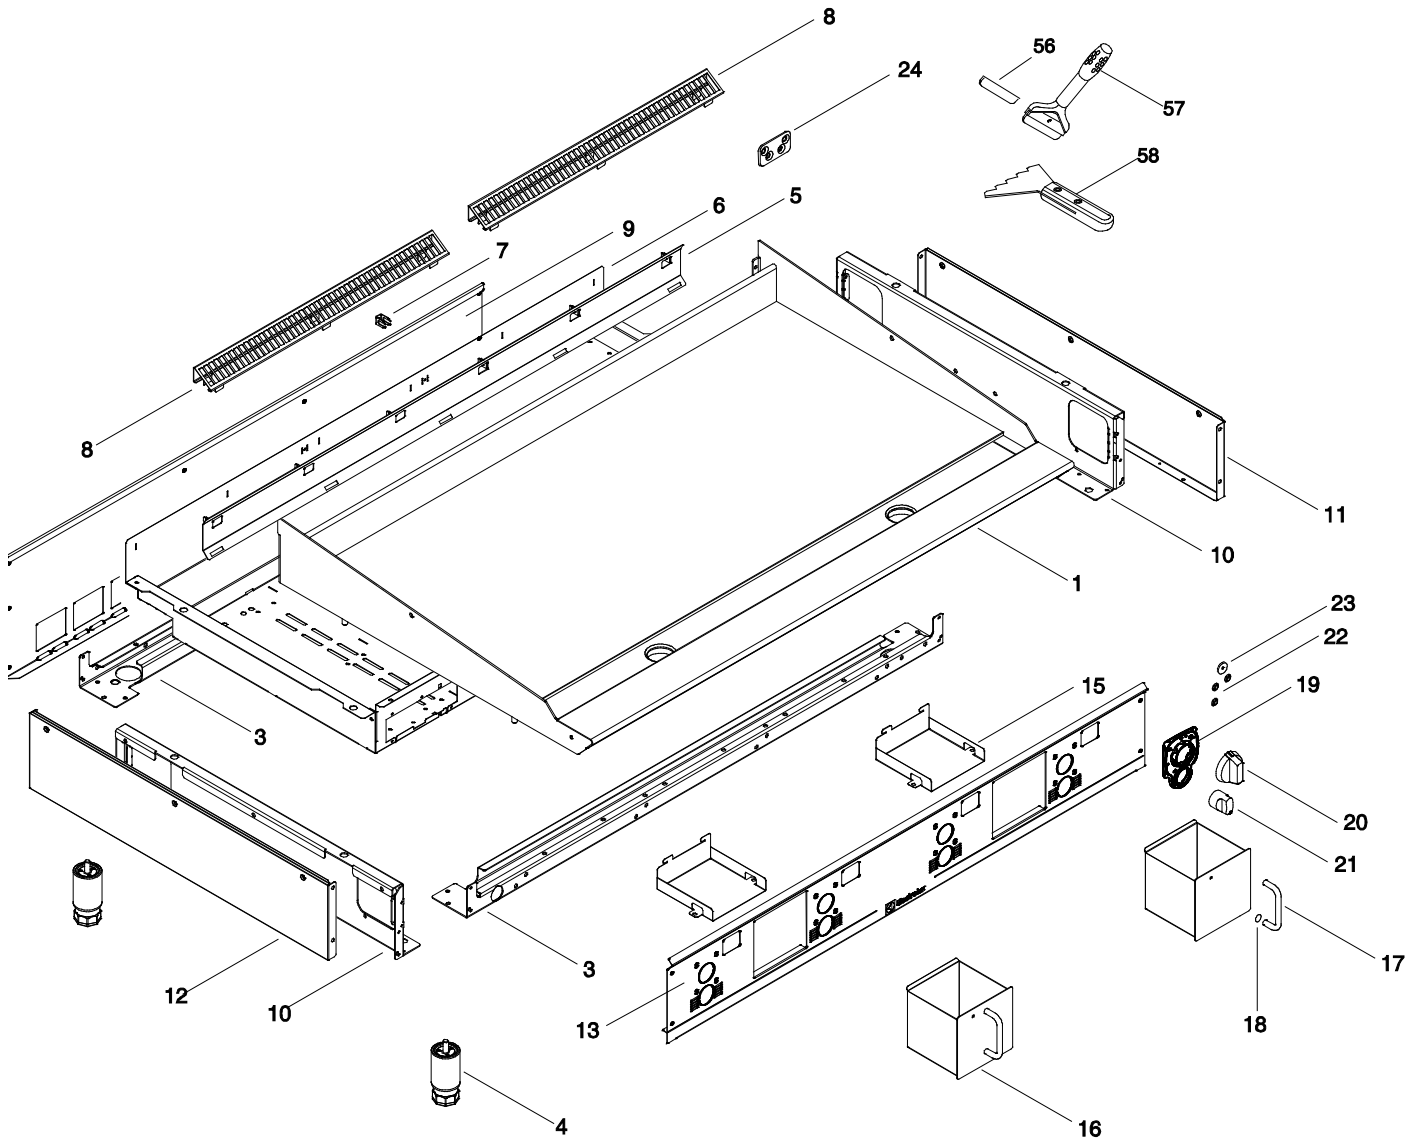

PNC	Model	Ref	Notes
169111	ARG12FL	A	GAS GRIDDLE-SMOOTH PLATE 12"-US
169112	ARG24FL	B	GAS GRIDDLE-SMOOTH PLATE 24"-US
169113	ARG36FL	C	GAS GRIDDLE-SMOOTH PLATE 36"-US
169114	ARG48FL	D	GAS GRIDDLE-SMOOTH PLATE 48"-US
169115	ARG12FR	E	GAS GRIDDLE-RIBBED PLATE 12"-US
169116	ARG24FR	F	GAS GRIDDLE-2/3 SMOOTH/1/3 RIB PL.24"-US
169117	ARG36FR	G	GAS GRIDDLE-2/3 SMOOTH/1/3 RIB PL.36"-US
169118	ARG48FR	H	GAS GRIDDLE-2/3 SMOOTH/1/3 RIB PL.48"-US
169140	ARG12FLCE	I	GAS GRIDDLE-SMOOTH PLATE 12"
169141	ARG24FLCE	J	GAS GRIDDLE-SMOOTH PLATE 24"
169142	ARG36FLCE	M	GAS GRIDDLE SMOOTH PLATE 36"
169143	ARG48FLCE	N	GAS GRIDDLE-SMOOTH PLATE 48"
169144	ARG12FRCE	O	GAS GRIDDLE-RIBBED PLATE 12"
169145	ARG24FRCE	P	GAS GRIDDLE-2/3 SMOOTH/1/3 RIBBED PL.24"
169146	ARG36FRCE	Q	GAS GRIDDLE-2/3 SMOOTH/1/3 RIBBED PL.36"
169147	ARG48FRCE	R	GAS GRIDDLE-2/3 SMOOTH/1/3 RIBBED PL.48"
169157	ARG24FLCEP	S	GAS GRIDDLE(PIEZO)-SMOOTH PLATE 24"
169158	ARG36FLCEP	T	GAS GRIDDLE(PIEZO)-SMOOTH PLATE 36"
169159	ARG48FLCEP	U	GAS GRIDDLE(PIEZO)-SMOOTH PLATE 48"
169160	ARG24FRCEP	V	GAS GRIDDLE(PIEZO)-1/2 SMOOTH/1/2 RIBBED 24"
169161	ARG36FRCEP	W	GAS GRIDDLE(PIEZO)-1/2 SMOOTH/1/2 RIBBED 36"
169162	ARG48FRCEP	X	GAS GRIDDLE(PIEZO)-1/2 SMOOTH/1/2 RIBBED 48"
169163	ARG24RRCEP	Y	GAS GRIDDLE(PIEZO)-RIBBED PLATE 24"
169164	ARG36RRCEP	Z	GAS GRIDDLE(PIEZO)-RIBBED PLATE 36"

Pag	Index	Indice	Note
2	General componets	Componenti struttura	
3	Gas components	Componenti impianto gas	
4	Ugelli pilota gas	Gas nozzels	
5/6	Spare parts list	Lista ricambi