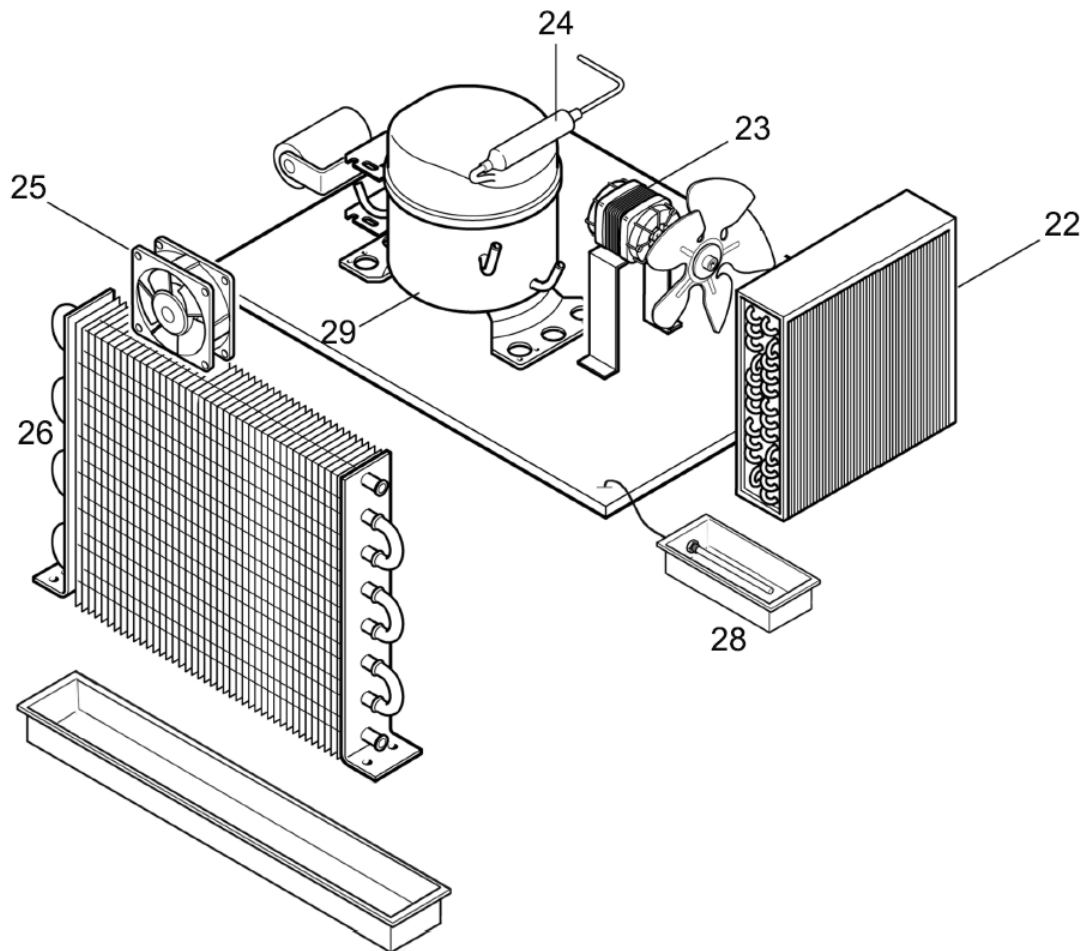

PNC	Model	Ref	Pag.	Brand	Notes
371255	E7BAPL00RE	a	2-6	ELUX	REFRIGERATED BASE WITH 2 DRAWERS 1200 MM
371256	E7BAPL00RD	b	2-6	ELUX	REFRIGERATED BASE WITH 2 DOORS 1200 MM
371257	E7BAPP00RE	c	2-6	ELUX	REFRIGERATED BASE WITH 3 DRAWERS 1600 MM
371258	E7BAPP00RD	d	2-6	ELUX	REFRIGERATED BASE WITH 3 DOORS 1600 MM
371259	E7BAPL00S0	e	2-6	ELUX	FREEZER BASE + 2 DRAWERS -15-20°C 1200MM
371260	E7BAPL00RH	f	2-6	ELUX	REFRIGERATED BASE WITH 4 DRAWERS 1600 MM
371261	E7BAPP00RH	g	2-6	ELUX	REFRIGERATED BASE WITH 6 DRAWERS 1600 MM
372255	Z7BAPL00RE	h	2-6	ZAN	REFRIGERATED BASE WITH 2 DRAWERS 1200 MM
372256	Z7BAPL00RD	i	2-6	ZAN	REFRIGERATED BASE WITH 2 DOORS 1200 MM
372257	Z7BAPP00RE	l	2-6	ZAN	REFRIGERATED BASE WITH 3 DRAWERS 1600 MM
372258	Z7BAPP00RD	m	2-6	ZAN	REFRIGERATED BASE WITH 3 DOORS 1600 MM
372259	Z7BAPL00S0	n	2-6	ZAN	FREEZER BASE + 2 DRAWERS -15-20°C 1200MM
372260	Z7BAPL00RH	o	2-6	ZAN	REFRIGERATED BASE WITH 4 DRAWERS 1600 MM
372261	Z7BAPP00RH	p	2-6	ZAN	REFRIGERATED BASE WITH 6 DRAWERS 1600 MM
373255	A7BAPL00RE	q	2-6	OEM	REFRIGERATED BASE WITH 2 DRAWERS 1200 MM
373256	A7BAPL00RD	r	2-6	OEM	REFRIGERATED BASE WITH 2 DOORS 1200 MM
373257	A7BAPP00RE	s	2-6	OEM	REFRIGERATED BASE WITH 3 DRAWERS 1600 MM
373258	A7BAPP00RD	t	2-6	OEM	REFRIGERATED BASE WITH 3 DOORS 1600 MM
373259	A7BAPL00S0	u	2-6	OEM	FREEZER BASE + 2 DRAWERS -15-20°C 1200MM

Pag.	Index	Indice	Note
2,3,4	General Components	Componenti Generali	
5,6	Gas components	Componenti Gas	
7,8	Spare parts list	Lista ricambi	

Brand/Marchio: All
 Factory code: 9PDX

FREEZER E BASE REFRIGERATA E700XP
FREEZER AND REFRIGERATED BASE E700XP