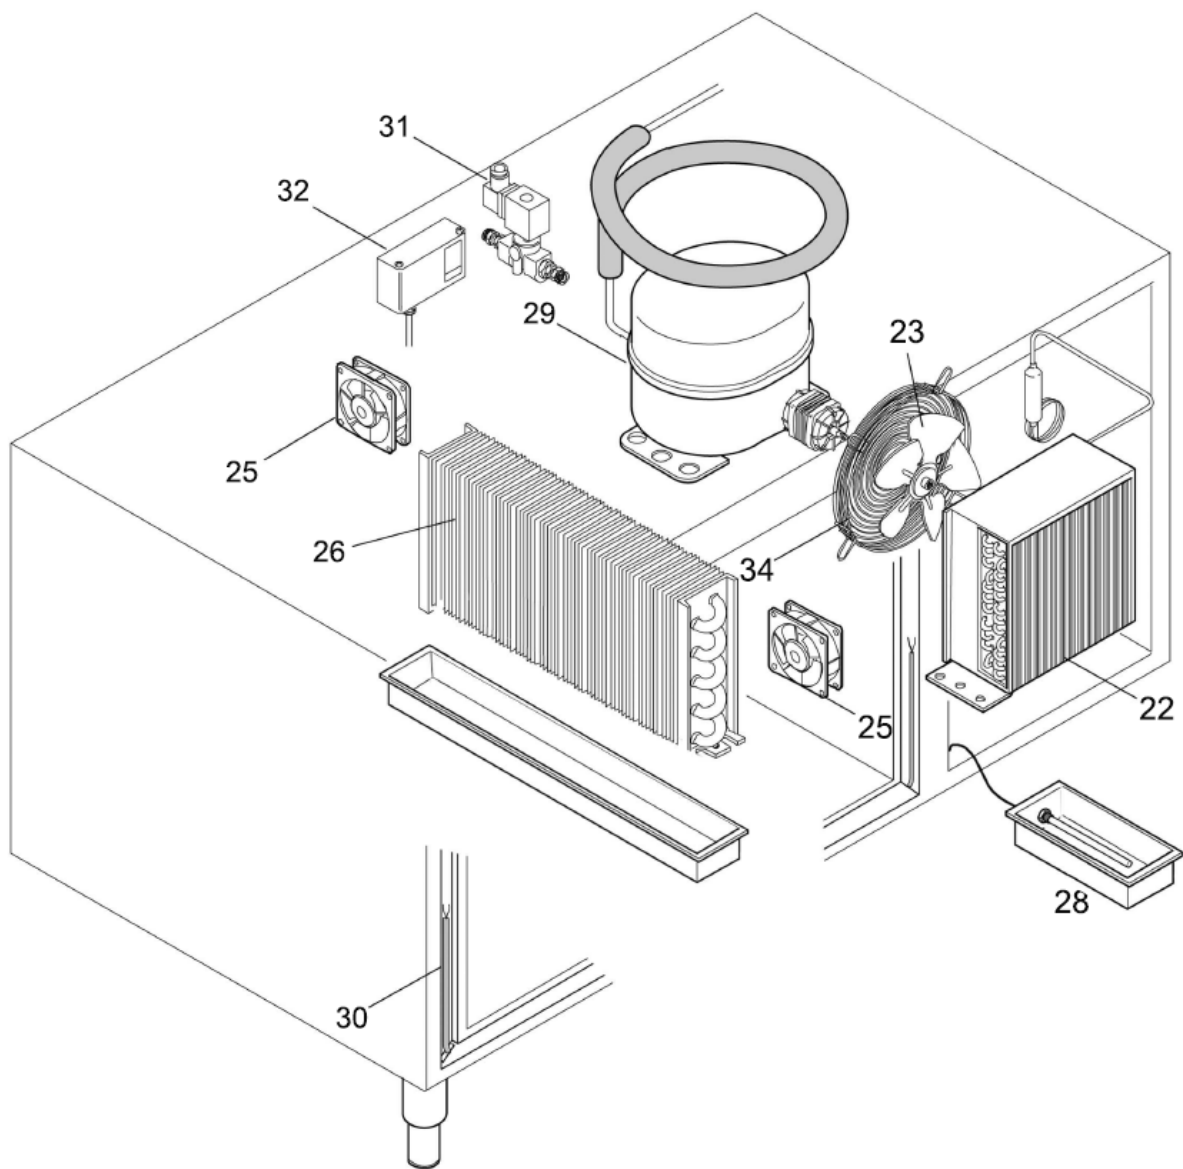

FREEZER E BASE REFRIGERATA E700XP
FREEZER AND REFRIGERATED BASE E700XP

<i>Pos</i>	<i>Factory Code</i>	<i>Spare Code</i>	<i>Descrizione</i>	<i>Description</i>	<i>Ref./Note</i>
1	3960061	091243	Molletta	Spring	
2	3960077	091244	Perno filettato	Pin	
3	2505738		Cruscotto	Control panel	2 Drawers/Door
3	2505751		Cruscotto	Control panel	3 Drawers/Door
4	2505752		Griglia cruscotto	Grid for control panel	2 Drawers/Door
4	2505739		Griglia cruscotto	Grid for control panel	3 Drawers/Door
5	3700100	089013	Interruttore generale	Main switch	
6	3700125		Termoregolatore digitale	Digital Thermoregulator	Refrigerated base
6	3700126		Termoregolatore digitale per freezer	Digital Thermoregulator for freezer	Freezer
7	2505716		Cerniera superiore destra	Right upper hinge	Refrigerated base
8	2505707		Cerniera inferiore destra	Right lower hinge	Refrigerated base
9	2505716		Cerniera superiore sinistra	Left upper hinge	Refrigerated base
10	2505708		Cerniera inferiore sinistra	Left lower hinge	Refrigerated base
11	2505647	091255	Guida destra per griglia	Right runner for grid	Refrigerated base
12	2505648	091256	Guida sinistra per griglia	Left runner for grid	Refrigerated base
13	3960138	091257	Griglia plastica gn1/1	Plastic grid gn 1/1	Refrigerated base
14		080803	Bacinella raccoglicondensa	Condensation water try	
15	3960084	091259	Piede 1"3/4	Foot 1"3/4	
16	7505021		Assieme Porta/Cassetto	Complete door/drawer assembly	Drawers ELUX
16	7505029		Assieme Porta/Cassetto	Complete door/drawer assembly	Drawers ZAN
16	7505031		Assieme Porta/Cassetto	Complete door/drawer assembly	Drawers OEM
16	7505019		Assieme Porta/Cassetto	Complete door/drawer assembly	Doors ELUX
16	7505030		Assieme Porta/Cassetto	Complete door/drawer assembly	Doors ZAN
16	7505032		Assieme Porta/Cassetto	Complete door/drawer assembly	Doors OEM
17	7505026		Assieme Cassetto Superiore	Upper drawer assembly	4-6 Drawers ELUX
17	7505022		Assieme Cassetto Superiore	Upper drawer assembly	4-6 Drawers ZAN
18	7505027		Assieme Cassetto Inferiore	Lower drawer assembly	4-6 Drawers ELUX
18	7505023		Assieme Cassetto Inferiore	Lower drawer assembly	4-6 Drawers ZAN
19	2505601	091267	Guarnizione magnetica	Magnetic gasket gn	Doors
19	2505700		Guarnizione magnetica	Magnetic gasket	4-6 Drawers
20	3305032	091268	Coppia guide telescopiche	Couple of drivers	with Drawers
22	3650300		Condensatore	Condenser	
23	3650301		Motore-Ventilatore	Motor for condenser fan	
23	3650303		Motore-Ventilatore	Motor for condenser fan	freezer
24	3650305		Filtro	Filter	
25	3650306		Ventola	Evaporator's fan