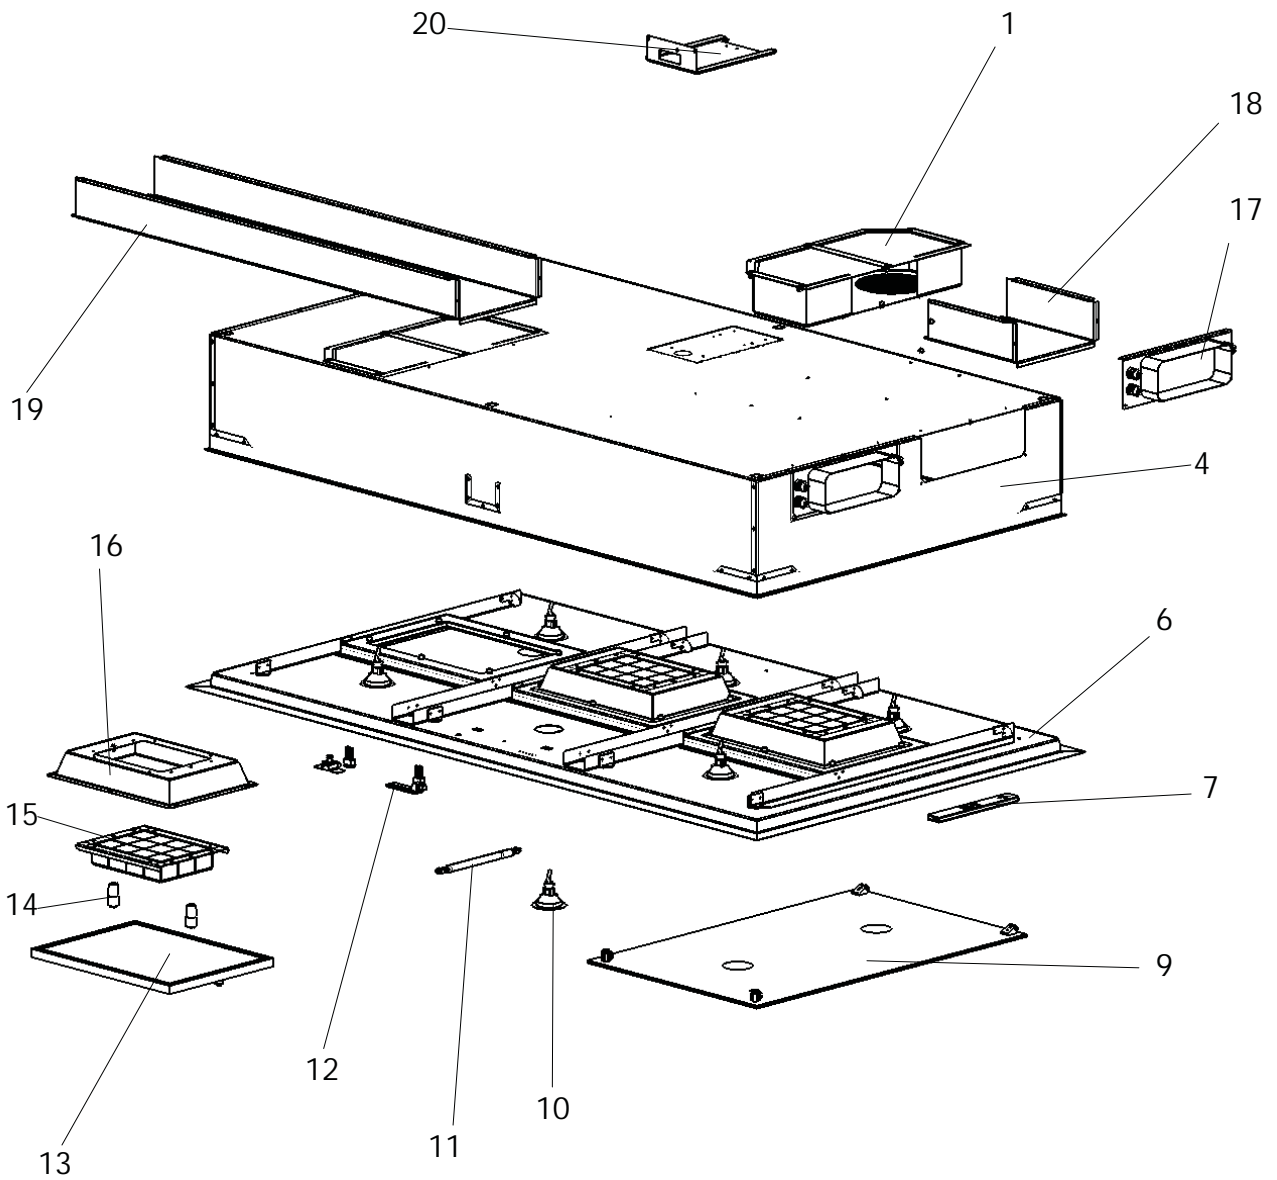

Components Hood Ceiling 950

CEILING HOODS

Pos	SPARE PART CODE	FACTORY CODE	DESCRIZIONE	DESCRIPTION	REF/NOTE
1	0PRP39	1827	VENTILATORE	BLOWER	a,b,d,e
2	0PRP40	2401	COPERCHIO CONDOTTO ARIA	COVER AIR CHANNEL	
3	0PRP41	2402	CORPO CAPP A 700	HOOD BODY 700	a,b,c
4	0PRP42	2412	CORPO CAPP A 950	HOOD BODY 950	c,d,e
5	0PRP43	2403	SUPPORTO FILTRI MOD. 700	FILTER SUPPORT MODEL 700	a,b,c
6	0PRP44	2413	SUPPORTO FILTRI MOD. 950	FILTER SUPPORT MODEL 950	c,d,e
7	0PRP05	2119	TELECOMANDO	REMOTE	
8	0PRP62	2404	VETRO CON CERNIERE MOD.700	GLASS 700 WITH HINGES	a,b,c
9	0PRP45	2414	VETRO CON CERNIERE MOD.950	GLASS 950 WITH HINGES	c,d,e
10	0PRP46	2107	LAMPADA COMPLETA	LIGHT COMPLETE	
	0PRP47	1717	LAMPADA (28W)	LIGHT BULB (28W)	
11	0PRP48	8300700	PISTONE	PISTON	
12	0PRP06	1923	INTERFACCIA UTENTE	USER INTERFACE	
13	0PRP49	2400	FILTRO ANRTIGRASSO	GREASE FILTER	
14	0PRP50	1124	MANOPOLE FISSAGGIO FILTRO DI RICIRCOLO	FIXING HANDLE RECIRCULATION FILTER	
15	0PRP51	855-007	FILTRO DI RICIRCOLO	RECIRCULATION FILTER	b,e
16	0PRP52	1728	KIT DI RICIRCOLO	RECIRCULATION KIT	b,e
17	0PRP53	2405	BOCCHETTA 230X90	NOZZLE 230X90	
	0PRP54	2406	BOCCHETTA 300X110	NOZZLE 300X110	
18	0PRP55	2408	CONDOTTO ARIA STANDARD	AIR CHANNEL STANDARD	
19	0PRP56	2409	CONDOTTO ARIA LUNGO	AIR CHANNEL LONG	
16	0PRP57	1292	SCHEDA ELETTRONICA	ELECTRONIC BOARD