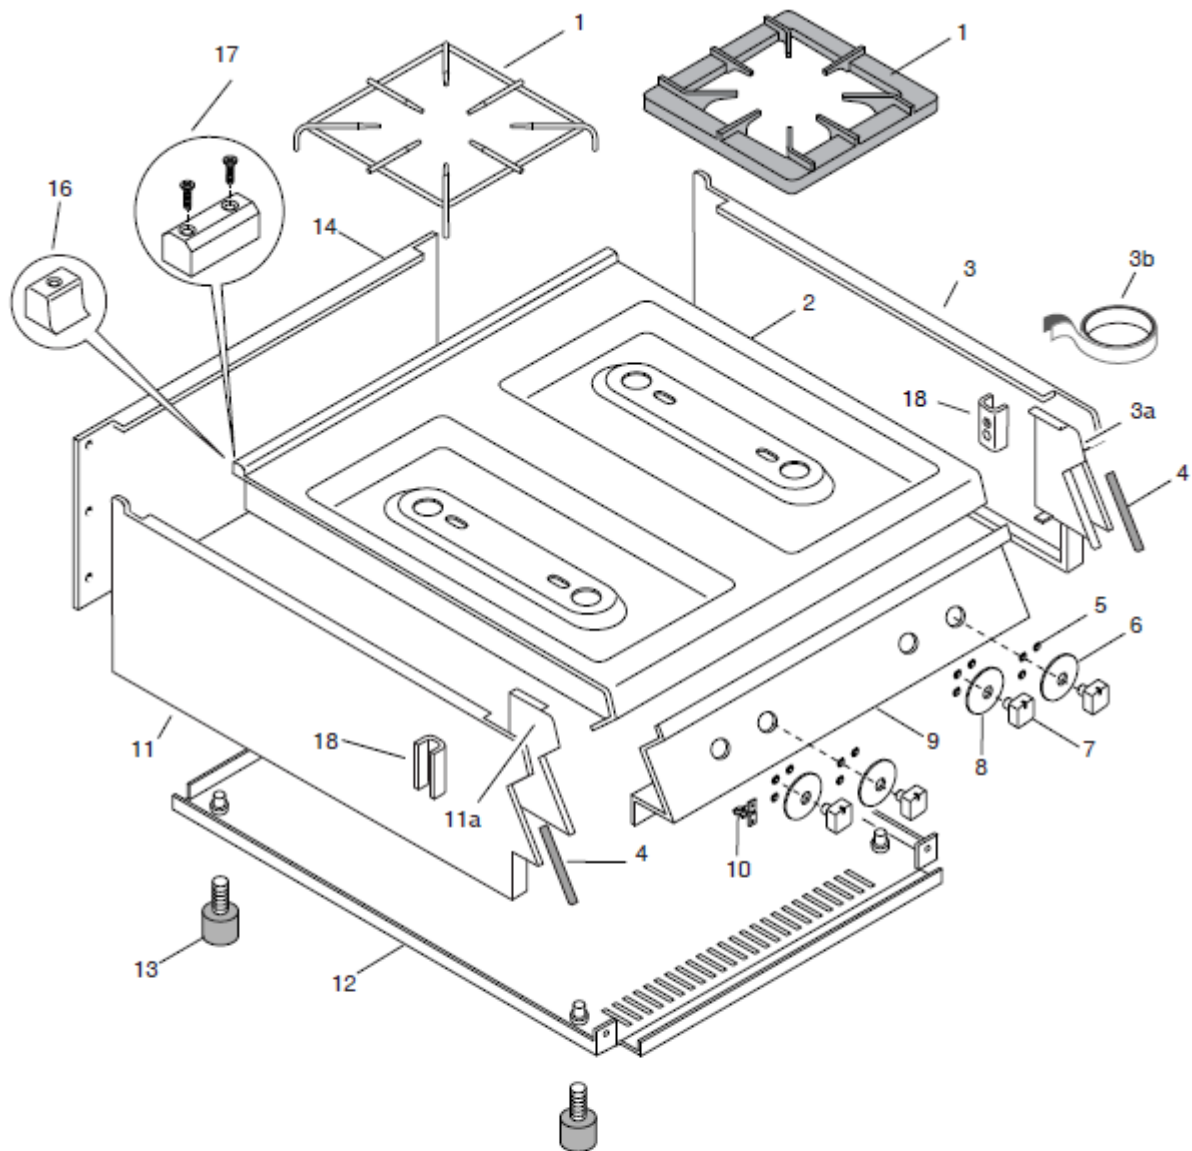

Code	Type	Ref.	Page	NOTES
200100	KC/G1	a	1...4	2 Burners Gas Top 400MM
200101	KC/G2	b	1...4	4 Burners Gas Top 800MM
200103	KC/G3	c	1...4	6 Burners Gas Top 1200MM
200113	KC/T1	d	1...4	2 Burners Town Gas Top 400MM
200114	KC/T2	e	1...4	4 Burners Town Gas Top 800MM
200115	KC/T3	f	1...4	6 Burners Town Gas Top 1200MM
200122	KC/G1H	g	1...4	2 Big Burners Gas Top 400MM
200123	KC/G2H	h	1...4	4 Big Burners Gas Top 800MM
200124	KC/G3H	l	1...4	6 Burners Gas Top 1200MM
200132	KC/T1H	m	1...4	2 Big Burners Town Gas Top 400MM
200133	KC/T2H	n	1...4	4 Big Burners Town Gas Top 800MM
200134	KC/T3H	o	1...4	2 Big Burners Town Gas Top 400MM

Pag	Indice	Index
2	Mobile e componenti	Structure and components
3	Impianto gas	Gas components
4-5	Lista ricambi	Spare parts list

Brand/Marchio: Zanussi
Factory code: 9PDN

CUCINE GAS TOP N900
 GAS COOKING TOP N900

CUCINE GAS TOP N900
GAS COOKING TOP N900

A - Ugello bruciatore / Burner nozzle ø60

6DGT Code	Ref. / Notes
0C0141	ø1.95 2H/2E+ G20 20mbar
0C0143	ø2.20 2ELL G25 20mbar
0C0142	ø2.05 2L G25 25mbar
0A2101	ø1.25 3+3B/P G30/31 28-30/37mbar
0C0147	ø1.10 3B/P G30/31 50mbar
0A2475	ø2.25 No CE G20 10mbar
059359	ø3.60 G110
059627	ø3.30 G120

A - Ugello bruciatore / Burner nozzle ø100

6DGT Code	Ref. / Notes
0C0144	ø2.60 2H/2E+ G20 20mbar
0C0146	ø2.75 2ELL G25 20mbar
0C0145	ø2.65 2L G25 25mbar
0A2089	ø1.60 3+3B/P G30/31 28-30/37mbar
0C0148	ø1.45 3B/P G30/31 50mbar
059383	ø2.80 No CE G20 10mbar
0A2106	ø5.00 G110
0A2112	ø4.40 G120