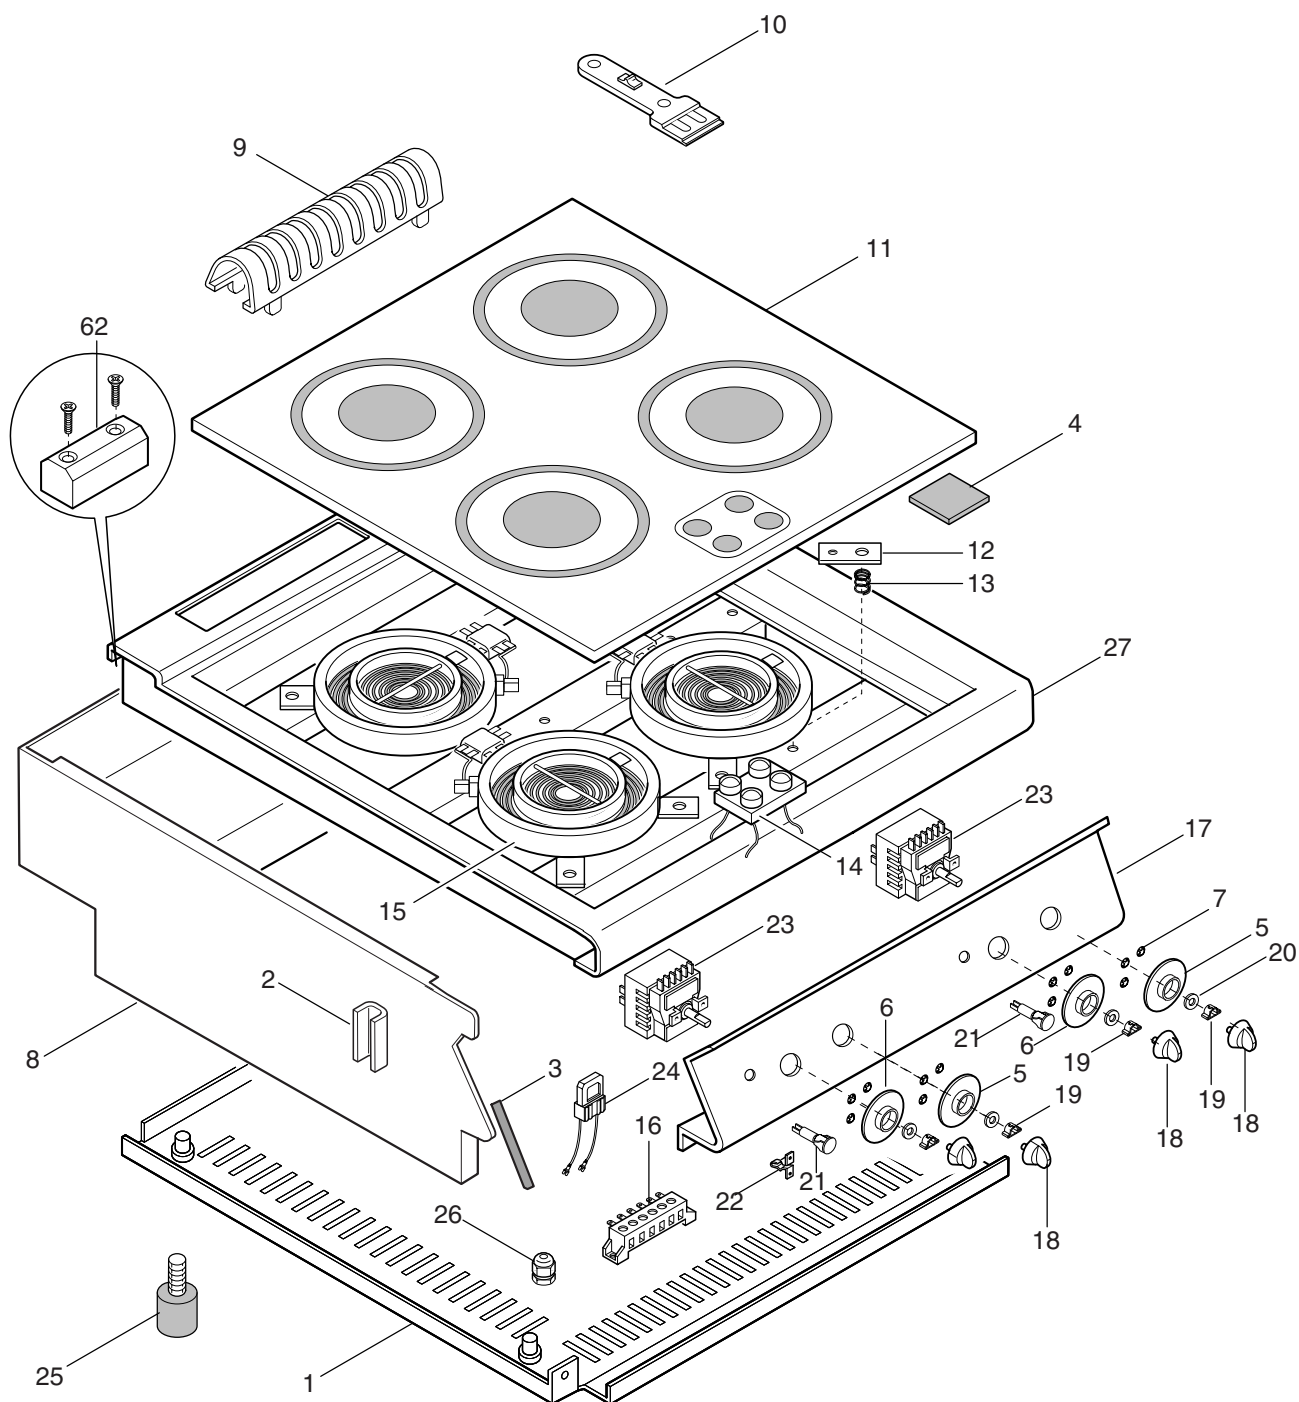

CUCINA INFRAROSSO TOP N700
INFRARED COOKING TOP N700