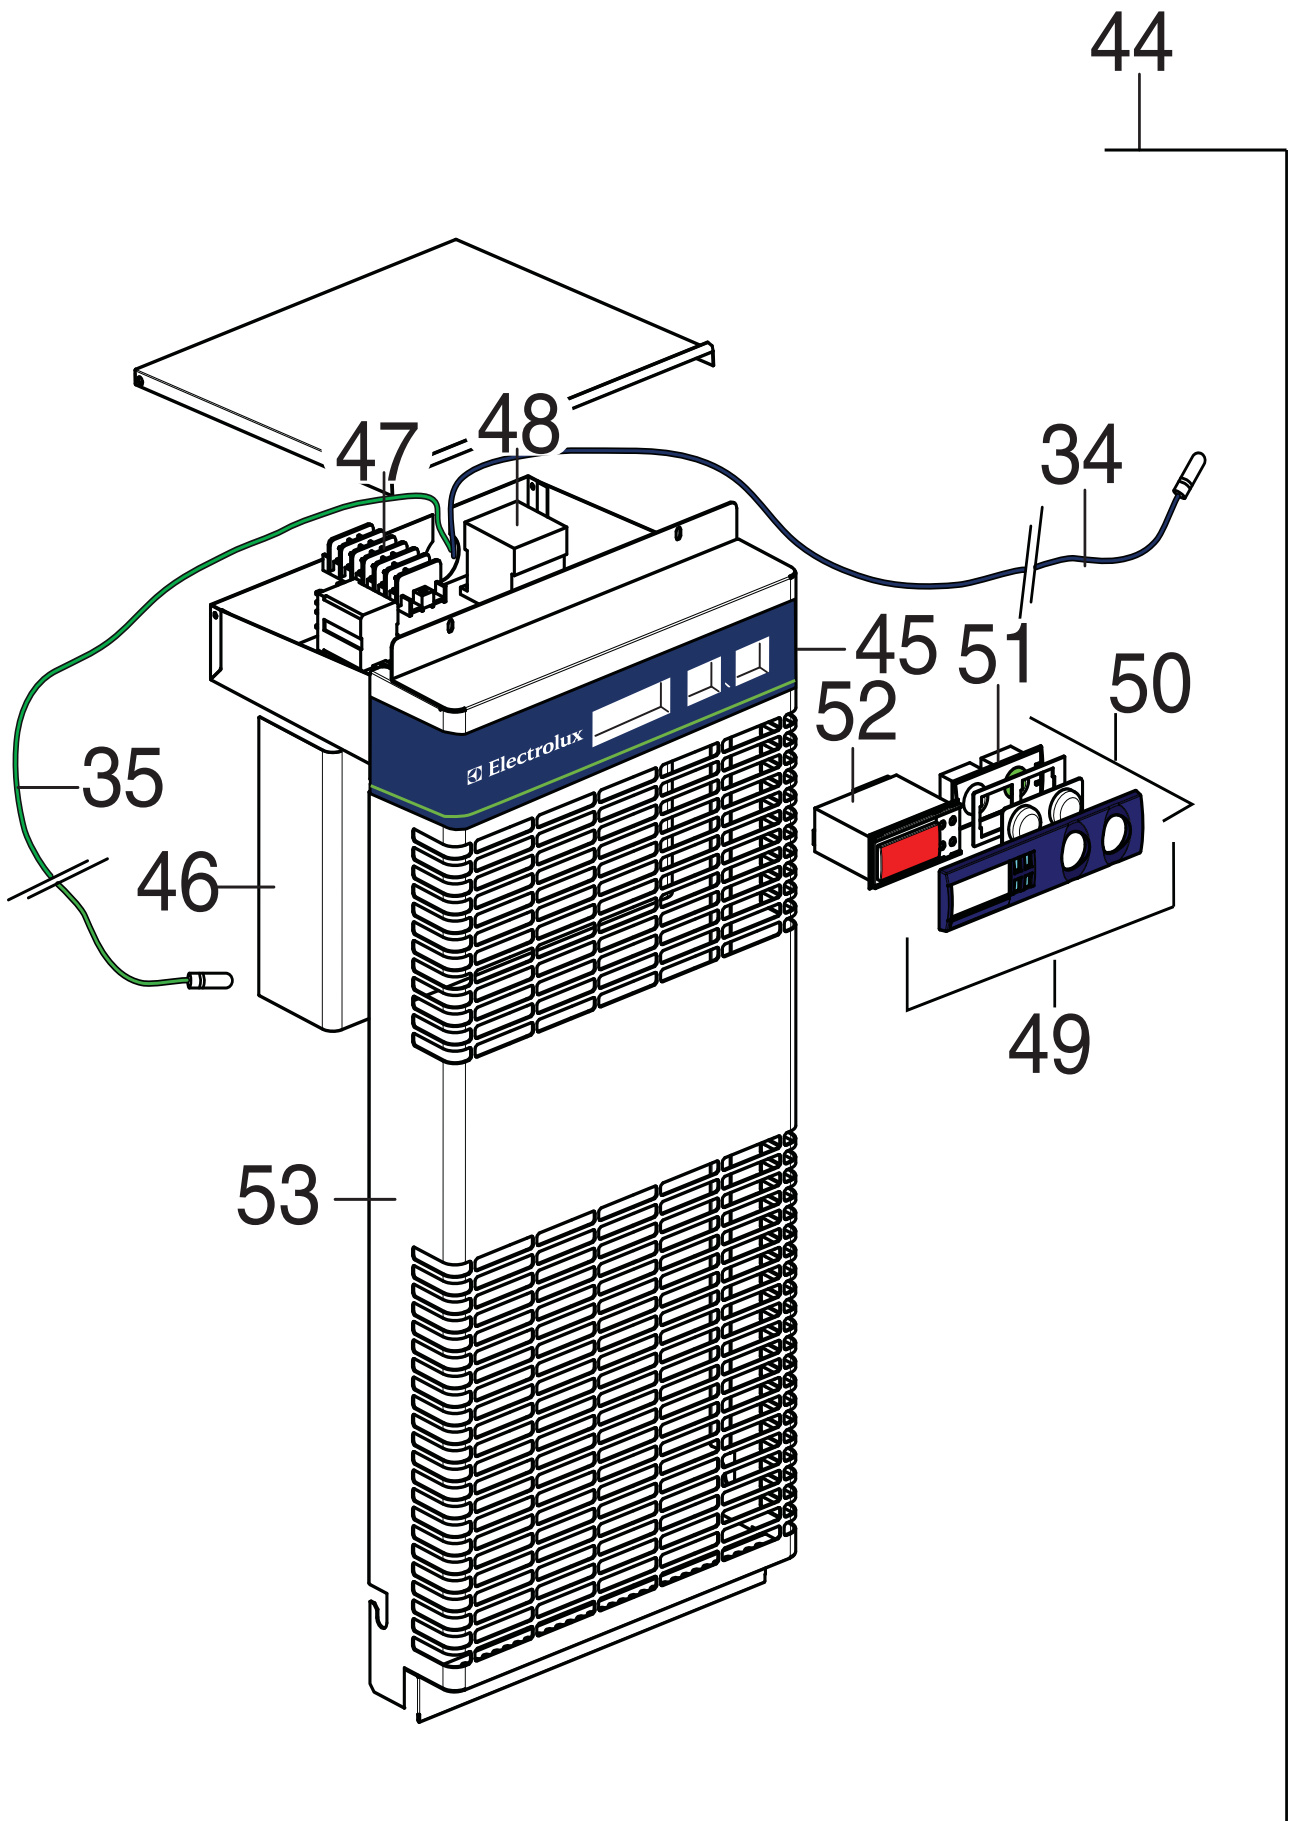

Control panel

Grassetto = ultima modifica
Bold = last change

* Componenti a richiesta
* Components on demand

From Ser. Nr.... / Up to Ser. Nr....

Page: 4

Updated 12 2014

Ed. 08 May.-2014

Doc. Nr.: 531104

Pos	Code	Factory code	Descrizione	Description	Ref./Notes
1	099281	617719501	Cavo riscaldante un vano	Frame heating cable one comp.	a,b,c,e
2	099282	617719601	Cavo riscaldante due vani	Frame heating cable two comp.	a,c
3	099252	805754802	Cornice verticale	Vertical frame	
4	099280	805755102	Cornice orrizzontale un vano	Horrrizzontal fram one comp.	
4a	099253	805755002	Cornice orrizzontale due vani	Horrrizzontal frame two comp.	a,c
4a	099280	805755102	Cornice orrizzontale un vano	Horrrizzontal fram one comp.	a,c
5	099254	805748503	Montante schiumato	Vertical support	a,c
6	099255	805754902	Cornice verticale montante	Support vertical frame	a,c
7	087110	835739900	Ruota a piastra con freno	Brake wheel	
8	087111	835740000	Ruota a piastra	Wheel	
9	090144	514747100	Vite 6.3X25	Screw 6.3x25	
10	087685	546706200	Blocchetto posteriore struttura	Back suppor for shelf structure	
11	087912	544715400	Piletta di scarico	Discharge pipe	
12	085535	545733700	Tappo per piletta	Plug for discharge pipe	
13	050168	214036000	Perno di riferimento 8 mm	Pin 8 mm	
14	094260	880R88003	Modulo gruppo completo	Kit cooling unit	
15	0T6191	684R04200	Compressore Tech.CAE9470 404A	Compressor	Up to 5051...
15	094462	684R10000	Compressore TECUMSEH	Compressor TECUMSEH	From 5061...
16	094261	501R76201	Supporto compressore	Cooling support	
17	094262	501R76300	Guida sx	Left guide	
18	094263	501R76400	Guida dx	Right guide	
19	094264	830R08000	Condensatore	Condenser	
20	094265	501R76700	Copertura condensatore	Condenser cover	
21	093366	682R05900	Ventilatore EBM 1300 condensatore	Condenserd Fan 1300 condensatore	Up to 5051...
21	094477	682R08600	Ventilatore EBM 1300 condensatore	Condenserd Fan 1300 condensatore	From 5061...
22	094266	830R07900	Evaporatore	Evaporator	
23	093410	682R06500	Ventilatore ebm 1800 evap.	Evaporator Fan 1800 evap.	Up to 5051...
23	094487	682R08700	Ventilatore EBM 1800 evap.	Evaporator Fan 1800 evap.	From 5061...
24	094267	541N29600	Convogliatore ventilatore d200	Fan conveyor d200	
25	093826	511705301	Convogliatore ventilatore d230	Fan conveyor d230	
26	093365	511R01000	Ventola 230 -34 alu condasatore	Fan 230-34 condenser	
27	093783	511R01200	Ventola 200-28 evaporator	Fan 200-28 evaporator	
28	094268	858R12100	Ass. scambiatore	Ass. scambiatore	Up to 5051...
28	094488	858R12101	Ass. scambiatore	Ass. scambiatore	From 5061...
29	084078	805729802	Filtro gr 40	Filter gr 40	
30	099266	549765100	Baccinella evap	Evaporator Basin	
31	094269	515R22101	Serpentina condensatore	Pipe condenser	Up to 5051...
31	094489	515R22102	Serpentina condensatore	Pipe condenser	From 5061...
32	094270	501R76501	Vaschetta gruppo	Basin	
33	0A9459	845708500	Valvola di ricarica	Refilling valve	
34	092174	646R06800	Sonda cella	Cavity probe Blue L=2000	
35	092182	646R07600	Sonda Evaporatore	Evaporator probe green L=2000	
36	092060	147017027	Neoprene espanso 8x18	Insulation gasket 8x18	
37	092134	147017028	Neoprene espanso 8x10	Insulation gasket 8x10	
38	088602	541705100	Gabbietta per sonda	Probe protection	
39	093533	617R06601	PTC 120W	PTC 120W	Up to 4301...
39	094355	617R12000	PTC 120W incoloy 800	PTC 120W incoloy 800	From 4311...
40	094271	501R76800	Protezione PTC	PTC protection	

Grassetto = ultima modifica
Bold = last change

* Componenti a richiesta
* Components on demand