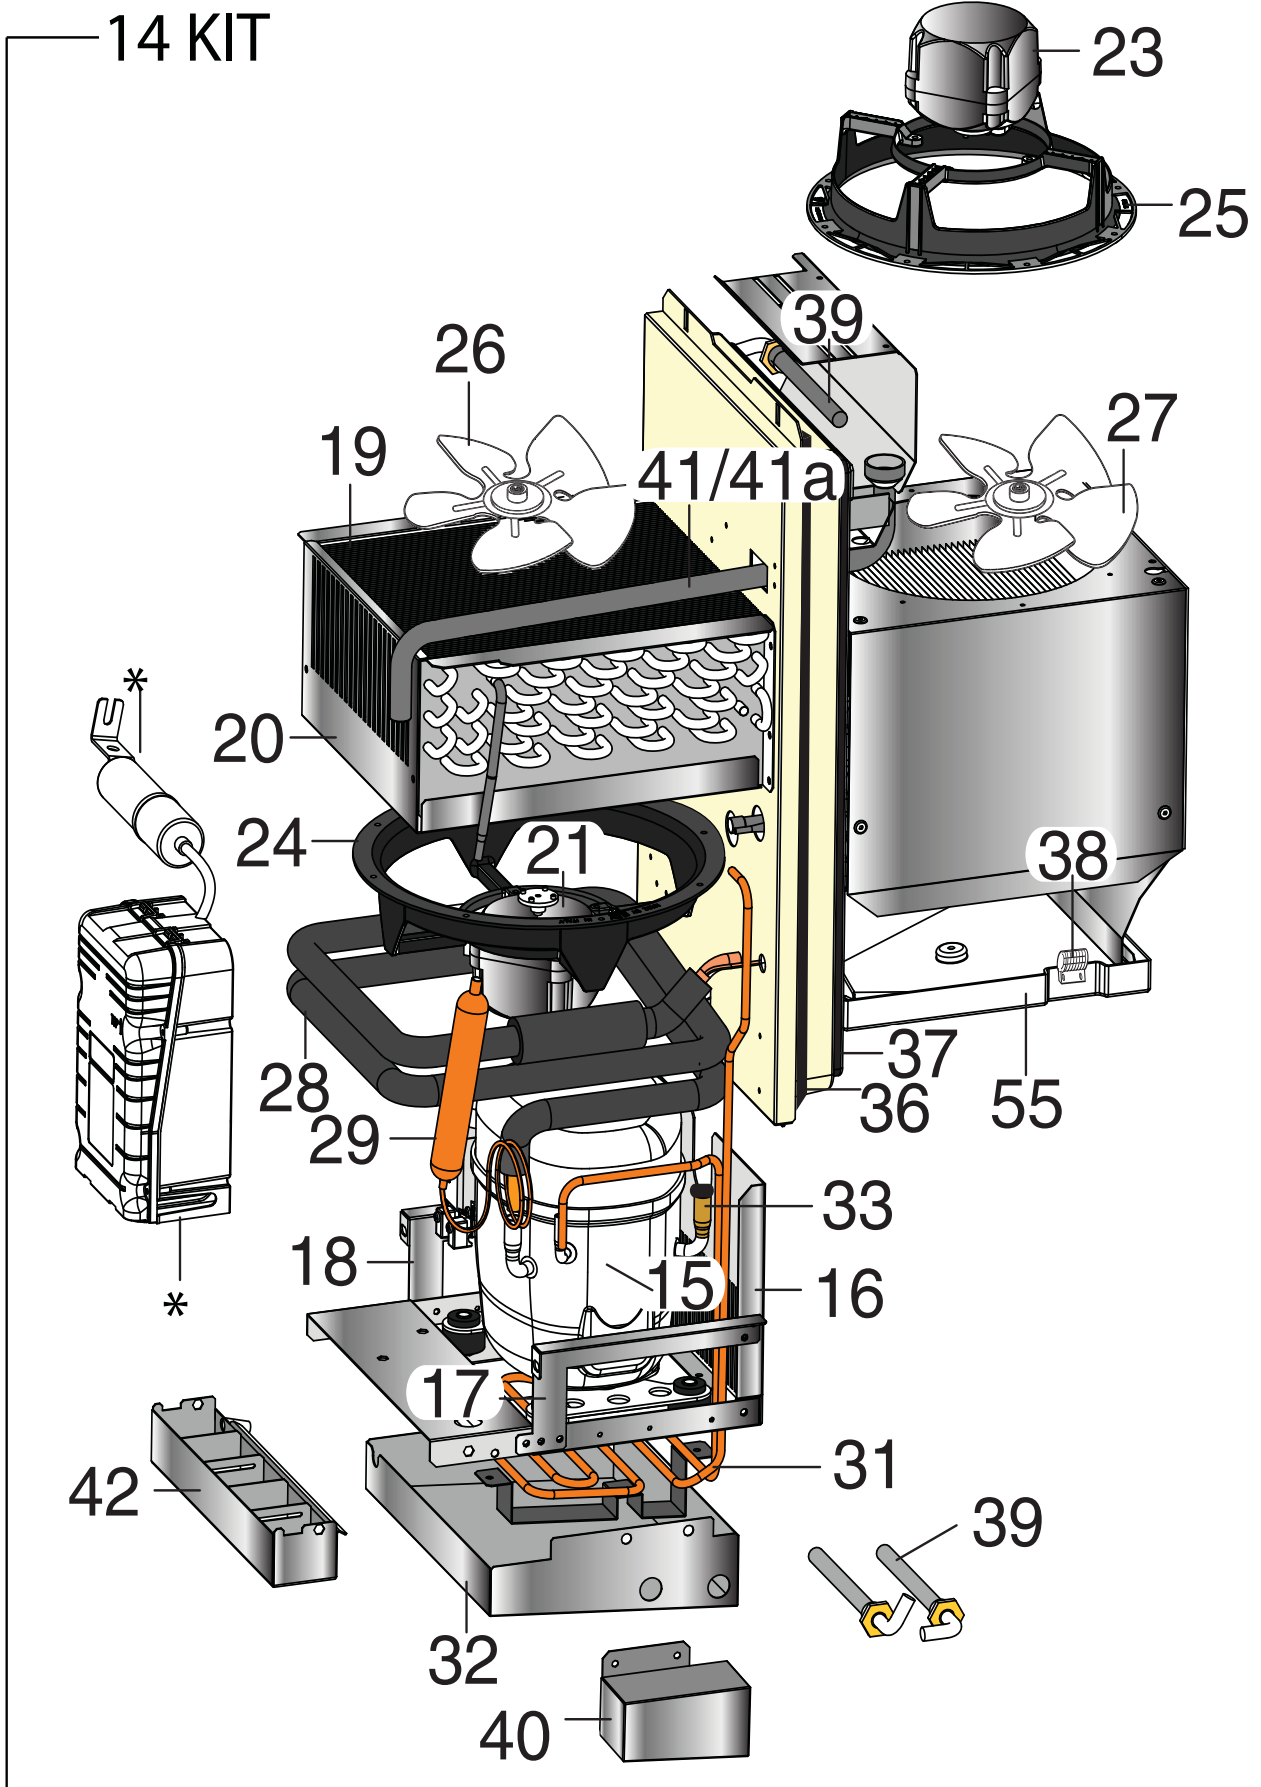

Cooling unit

Grassetto = ultima modifica
Bold = last change

* Componenti a richiesta
* Components on demand