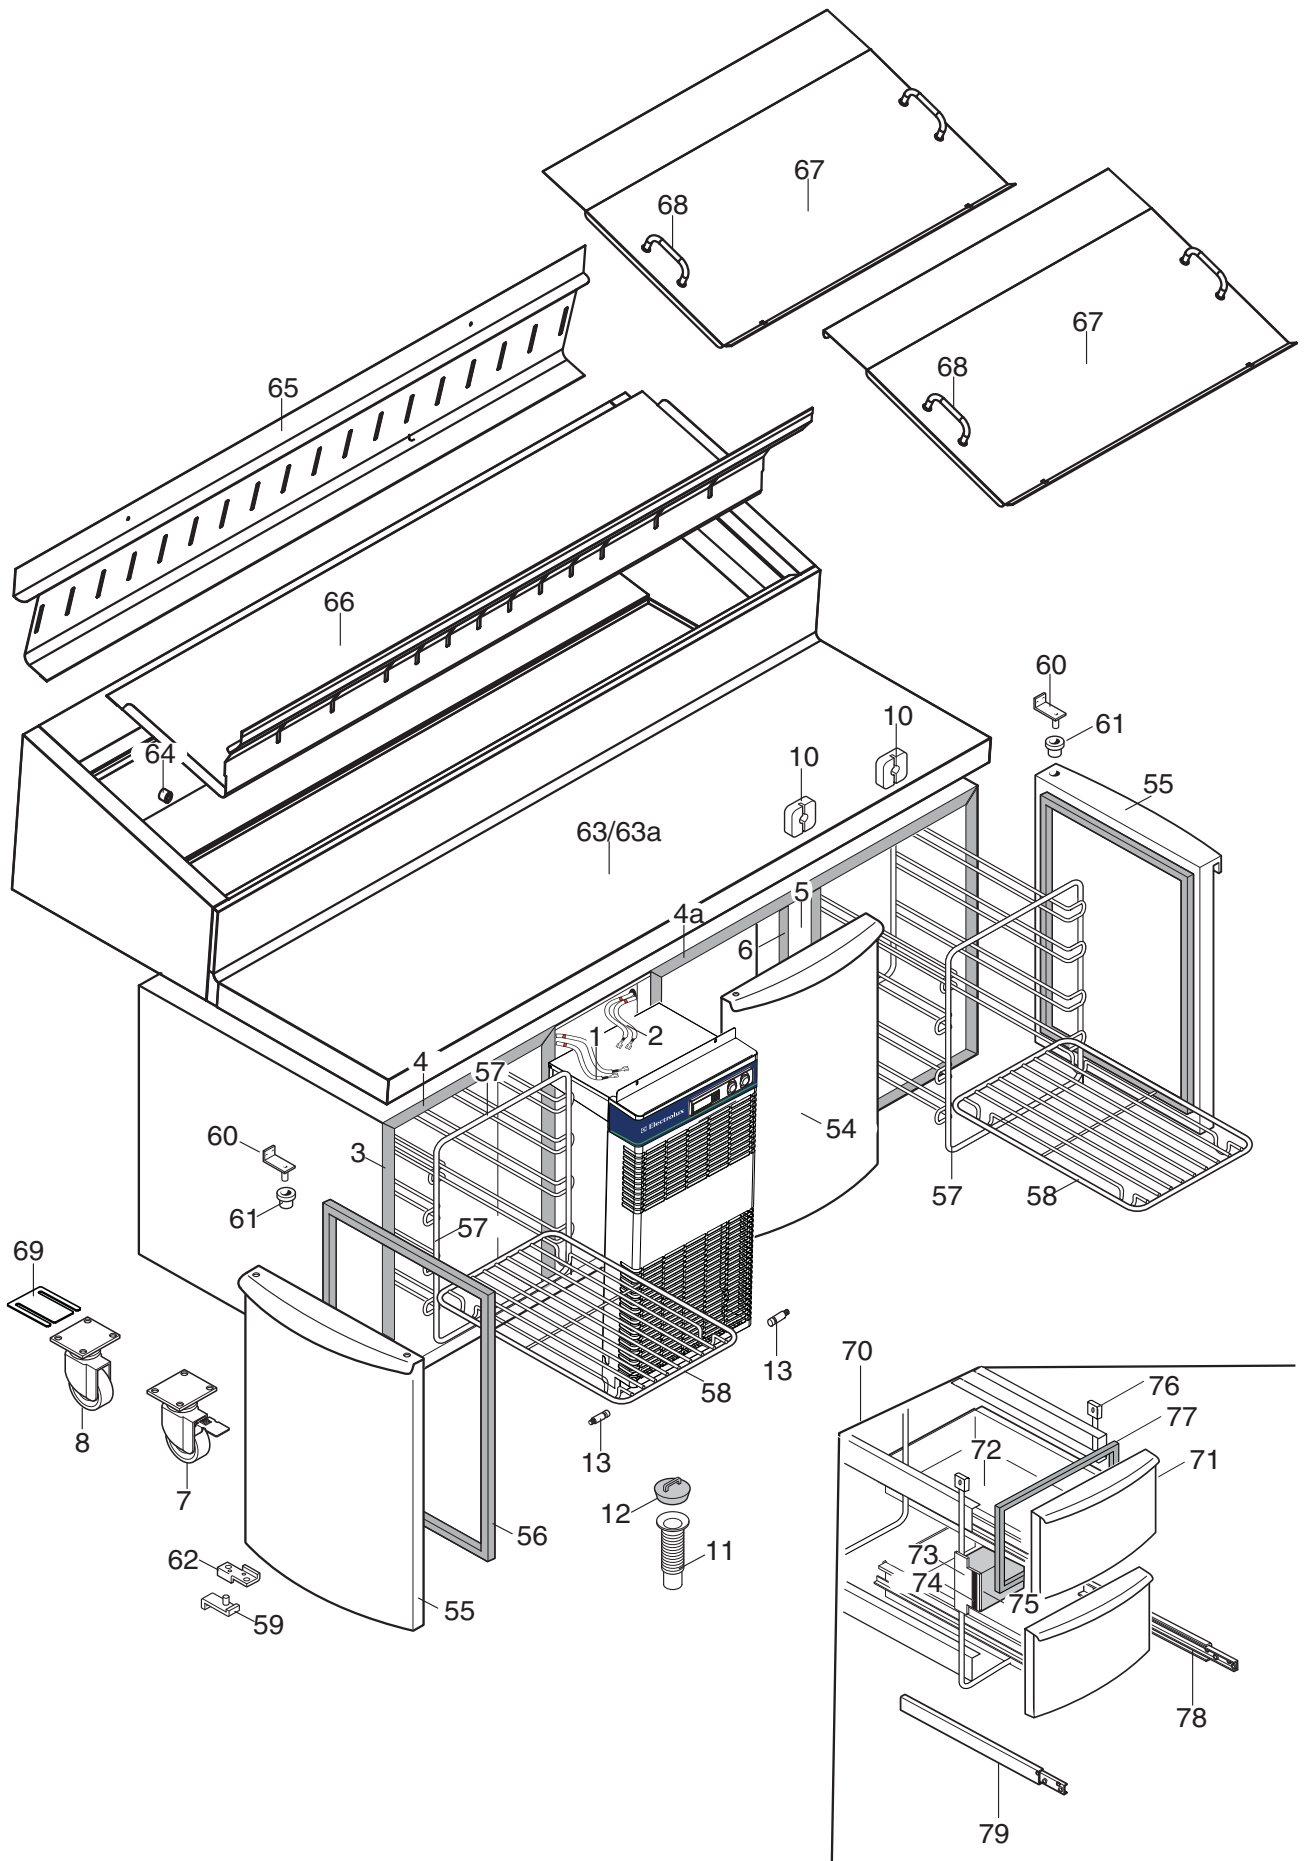

"SALADETTE"

Code	Model	Ref.	Page	Rel.	Notes
727492	SALGK2D	b	2,4,6	00	SALADETTE GREENE KING 2 DOORS
727493	SALGK3D	a	2,4,6	00	SALADETTE GREENE KING 3 DOORS
727494	SALGK2HDR	d	2,4,6	00	SALADETTE GREENE KING 1 DOORS + 2 ½ DRA
727495	SALGK2D2DR	c	2,4,6	00	SALADETTE GREENE KING 2 DOORS + 2 ½ DRA
727515	SAL2D	b	2,4,6	00	SALADETTE GREENE KING 2 DOORS
727516	SAL3D	a	2,4,6	00	SALADETTE GREENE KING 3 DOORS
727517	SAL2HDR	d	2,4,6	00	SALADETTE COUNTER 1 DOOR + 2½ DRAWERS E
727518	SAL2D2DR	c	2,4,6	00	SALADETTE COUNTER 2 DOORS + 2 ½ DRAWER
727519	SAL2DA	e	2,4,6	00	SALADETTE COUNTER 2 DOORS EUROPE VERSIO
727520	SAL3DA	f	2,4,6	00	SALADETTE COUNTER 3 DOORS EUROPE VERSIO
P71411	SALGK2D	b	2,4,6	02	SALADETTE GREENE KING 2 DOORS
P71412	SALGK3D	a	2,4,6	02	SALADETTE GREENE KING 3 DOORS
P71472	SALGK2HDR	d	2,4,6	00	SALADETTE GREENE KING 1 DOORS + 2 ½ DRA
P71473	SALGK2D2DR	c	2,4,6	00	SALADETTE GREENE KING 2 DOORS + 2 ½ DRA

Last Updates	Page
Ed.	
Counter	2
Cooling unit	3
Control panel	4
Spare parts suggested	5

Brand: Electrolux
Country:

Counter

Grassetto = ultima modifica
 Bold = last change

* Componenti a richiesta
 * Components on demand