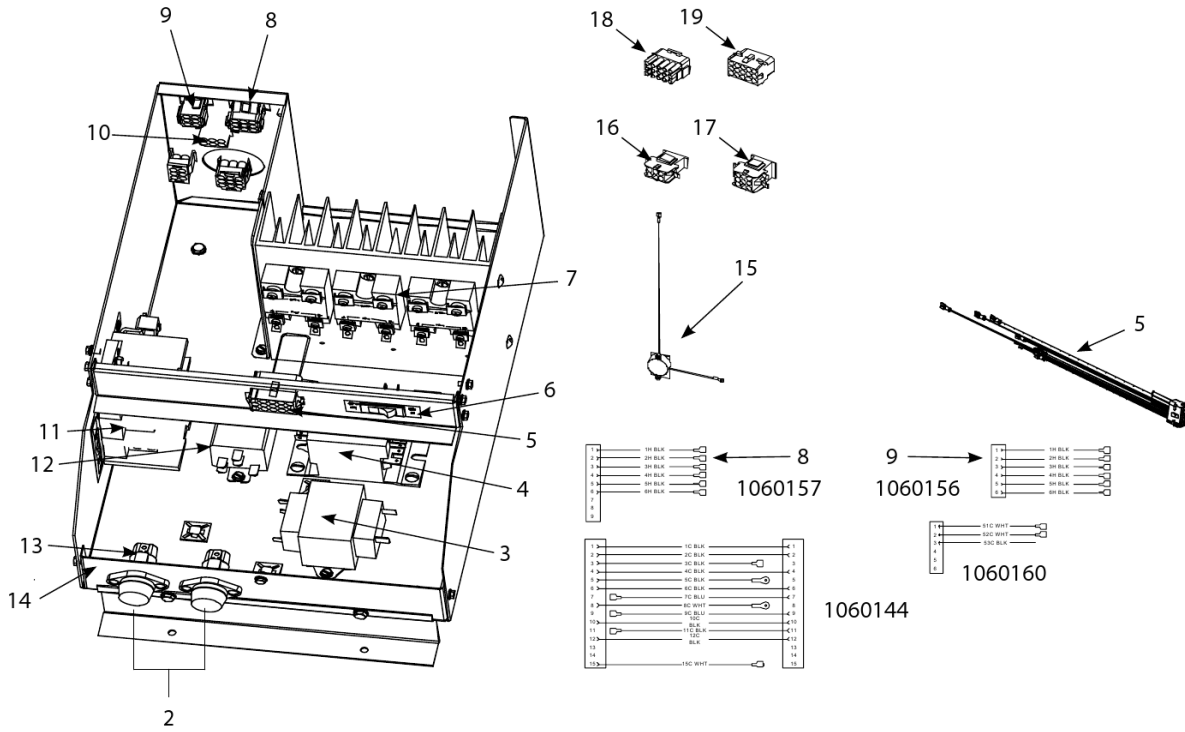

PART NOTES:

[1] - Short

17 SMS Cookpot, Rinse Tank, And Drain Components

Pasta Magic Models 17/8SMS, 17/8BC, 17/8C

17 SMS Electronics

Pasta Magic Models 17/8SMS, 17/8BC, 17/8C

17 SMS Electronics

#	PART #	DESCRIPTION	QTY	Note
1	8240856	Starch Shield	1	[1]
2	8070922	Holder, Bus Fuse	1	
3	8070680	Transformer, 208V, 50/60Hz -24V 20VA	1	
4	8101202	Contactora, 24V 40 Amp Mechanical	1	
5	1067574	Harness, 15-pin control box	1	
6	8072082	Switch, Non-Illuminated Rocker	1	
7	8073996	Relay, 75 Amp 280V SPST-NO Solid State	1	
8	1060157	Harness, 9-pin harness, Fazoli's	1	
9	1060156	Harness, 6-pin	1	
10	1067573	Harness, 6-pin	1	
11	8072464	Power Block, Delta	1	
12	8071396	Relay, 24VDC SPDT	1	
13	8072279	Fuse, 15 Amp	1	
14	1067575	Contactora box assembly	1	
15	8063660	Sound Device, High Output for M100B	1	
16	8072136	Connector, 6-Pin Female	1	
17	8072138	Connector, 9-Pin Female	1	
18	8070804	15-Pin Male	1	
19	8070875	15-Pin Female	1	
20	9005445	Front Cover, Contactora Box	1	
21	9005895	Top, Triac Contactora Box Common Electric	1	
22	9008239	Rear, Split Triac Contactora Box	1	