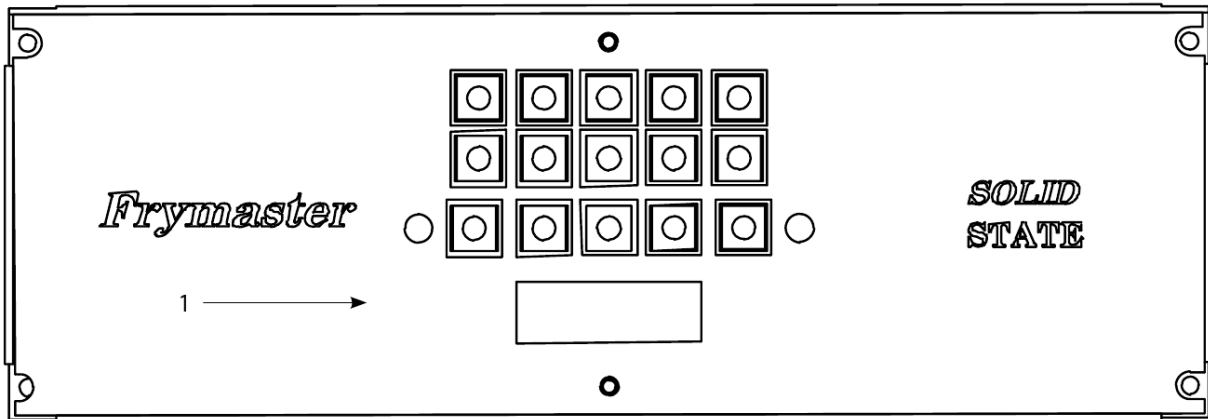

Pasta Magic Models 17/8SMS, 17/8BC, 17/8C

Controllers

Pasta Magic Models 17/8SMS, 17/8BC, 17/8C

Controllers

#	PART #	DESCRIPTION	QTY	Note
1	1060384	Computer, 17SMS, Fazoli's	1	
1a	1060385	Computer, 17SMS	1	
1b	1062926	Computer, 17SMS, Noodles	1	
2	1081131	Computer, 8SMS, with skim	1