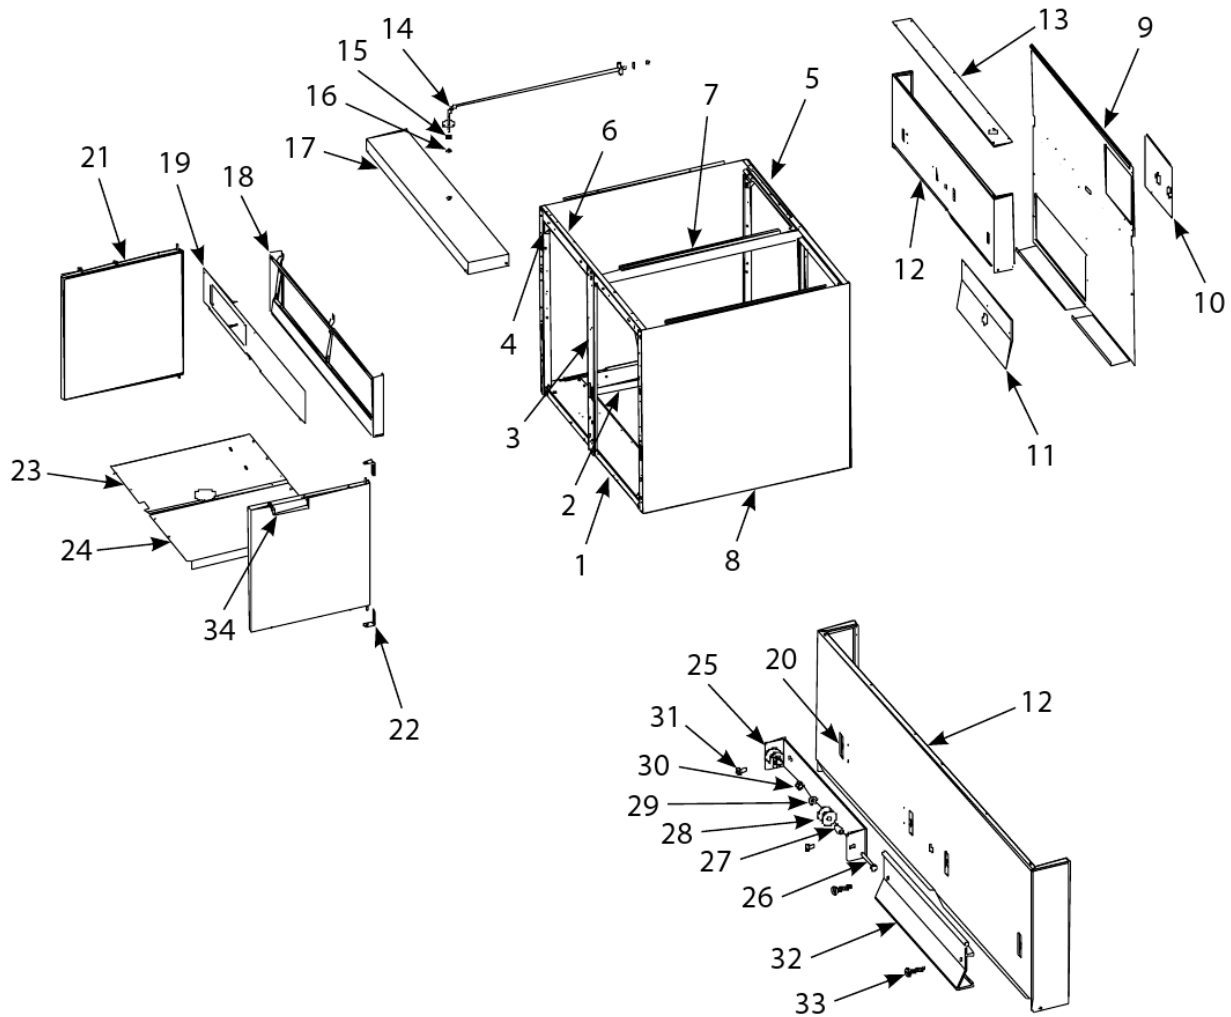

Pasta Magic Models 17/8SMS, 17/8BC, 17/8C

17 SMS Cabinetry & Fasteners

Pasta Magic Models 17/8SMS, 17/8BC, 17/8C

17 SMS Cabinetry & Fasteners

#	PART #	DESCRIPTION	QTY	Note
1	2100815	Channel, Front or Rear Base	1	
1a	8065209	Leg Pad Assembly	1	
2	2100816	Channel, Side Base	1	
3	9007198	Post, Door	1	
4	9001552	Gusset	1	
5	9007389	Brace, Top Rear	1	
6	9007390	Brace, Top Front	1	
7	9007391	Divider, Cabinet	1	
8	9107377SP	Side, Left or Right Cabinet, Stainless Steel	1	
8a	9007377	Side, Left or Right Cabinet, Enameled Mild Steel	1	
9	2108305	Back, Cabinet, 17SMS	1	
10	9001750	Cover, Faucet Connection Access	1	
11	9004645	Shield, Basket Lift Heat	1	
12	2100007	Backsplash	1	
13	2100215	Plate, Faucet Mounting	1	
14	8101838	Rod, Basket Pivot	1	
15	8090200	Washer, Flat	1	
16	8090063	Nut, Jam 0.375-16 Hex	1	
17	8240801	Topcap, 17EC1CS, Fazoli's	1	
17a	8240434	Topcap, GBC/GC	1	
18	8065487	Frame, Control Panel	1	
19	8232946	Panel, Control	1	
20	8261351	Nut Retainer, 0.25-20 Std. Fluecap	10	[1]
21	1060590	Door Assembly, Left or Right	1	
22	8101508	Hinge, Universal Door	1	
23	2100817	Shield, Left Moisture	1	
24	2100818	Shield, Right Moisture	1	
25	9104831	Bracket, Basket Lift Roller	1	
26	8090508	Bolt - 0.25-20 x 1.25"	1	
27	8100374	Spacer, Basket Lift Roller	1	
28	8100194	Roller, Basket Lift	1	
29	8090190	Washer, .625 X .275 X 40 Flat SS	1	
30	8090047	Nut, Cap- 0.25-20 High Profile S/S	1	
31	8090127	Screw, 0.25-20 X 0.5-inch Slotted Round Head	1	
32	8102229	Hanger, Wire-Form Basket	1	
33	8090171PK	Thumbscrew	1	
34	2304963	Handle, Door	1	
35	8261371	Screw - #8 x 0.5" Hex Head ZP	1	[2]
35a	8090740	Screw, #10 x 0.5-inch Phillips Truss Head	1	[3]
35b	8090266	Screw, 10 x 0.5-inch Phillips Head ZP	1	