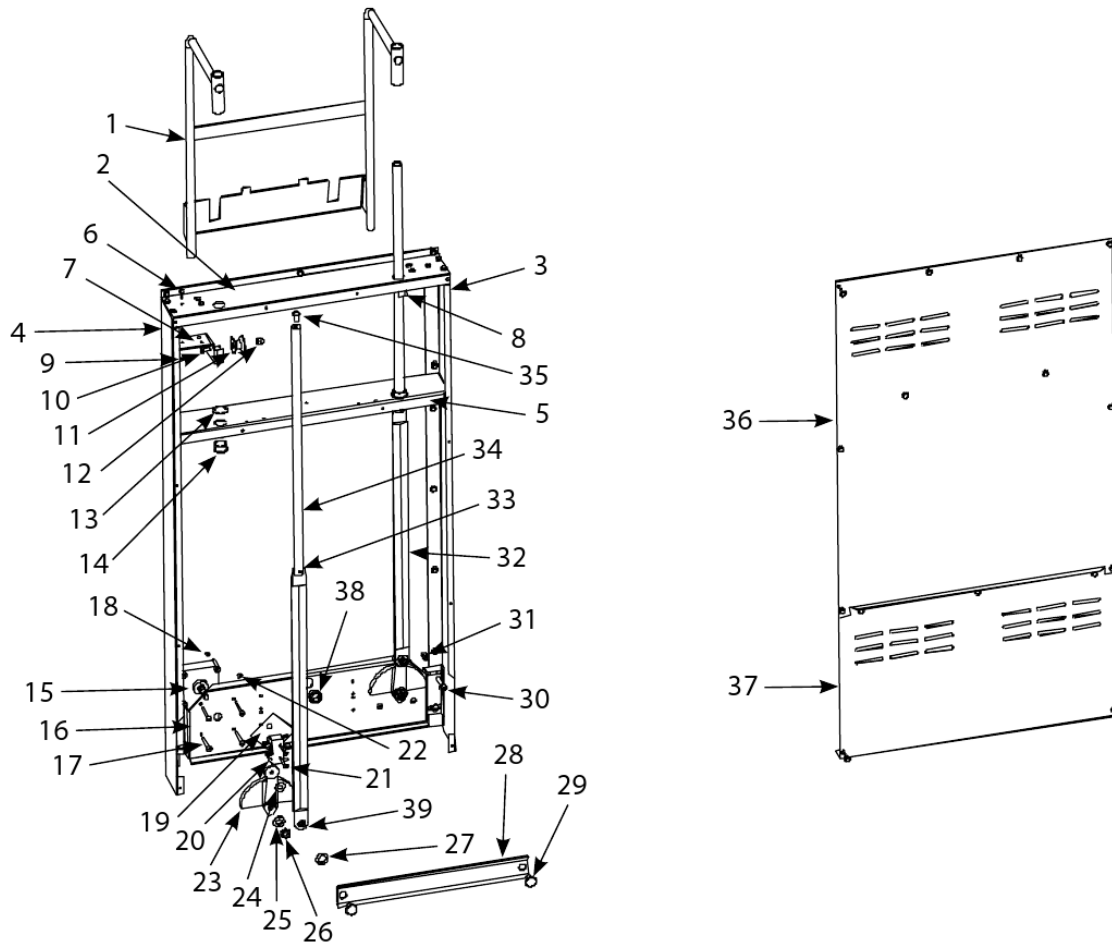

Pasta Magic Models 17/8SMS, 17/8BC, 17/8C

Basket Lift Components

Basket Lift Components

Pasta Magic Models 17/8SMS, 17/8BC, 17/8C

Basket Lift Components

#	PART #	DESCRIPTION	QTY	Note
1	8237061	Arm Assembly, Basket Lift for Stainless	1	
1a	8237604	Arms, Basket Lift, 8SMS	1	
2	9107420	Top, Basket Lift Enclosure	1	
2a	9101641	Top, Basket Lift Enclosure, 8SMS	1	
3	2223763	Side, Basket Lift Enclosure Right	1	
4	2213763	Side, Basket Lift Enclosure Left	1	
5	9007421	Support, Basket Lift Center	1	
6	8261363	Screw - #8-32 x 0.5" NP	25	
7	9021927	Bracket, Right Basket Lift Roller	1	
8	9011927	Bracket, Left Basket Lift Roller	1	
9	8090247	Nut - #8-32 Keps Hex	1	
10	8090508	Bolt - 0.25-20 x 1.25"	1	
11	8100194	Roller, Basket Lift	1	
12	8090047	Nut, Cap- 0.25-20 High Profile S/S	1	
13	8090082	Ring, Bushing Retainer	1	
14	8100045	Bushing, .875 Dia. Hole 0.6875"	1	
15	8070108	Gearmotor - Basket Lift - 240V	1	
16	9007416	Mount, Basket Lift Motor	1	
17	8090113	Screw, 2-32 X 1.5-inch Slotted Truss Head	1	
18	8090050	Nut, 8-32 Hex	1	
19	8120138	Insulation, Paper	1	
20	8070240	Microswitch	1	
21	8090097	Screw, 6-32 X 1-inch Slotted Truss Head	1	
22	8261358	Nut, 6-32 Keps Hex	25	
23	8100052	Bellcrank and Cam	1	
24	8090194	Flat Washer - 0.3125" ZP	1	
25	8090196	Washer, 0.375-inch SAE Flat	1	
26	8090063	Nut, Jam 0.375-16 Hex	1	
27	8261381	Washer, Nylatron	10	
28	9104525	Bar, Basket Lift Synchronizing	1	
29	8090155	Leveling Screw	1	
30	8261370	Screw, 0.25-20 X 1.25-inch Slotted Round Head	10	
31	8090076	Nut, 0.25-20 x 0.75 Expansion	1	
32	9206076	Link, Basket Lift	1	
33	8100170	Pin, Connecting	1	
34	8100192	Rod, Basket Lift	1	
35	8090127	Screw, 0.25-20 X 0.5-inch Slotted Round Head	1	
36	9007418	Back, Upper Basket Lift Enclosure	1	
37	2203761	Panel, Lower Basket Lift Rear	1	
38	8070124	Bushing, Plastic	1	
39	8100220	Spacer, Tubular, .493 OD	1	