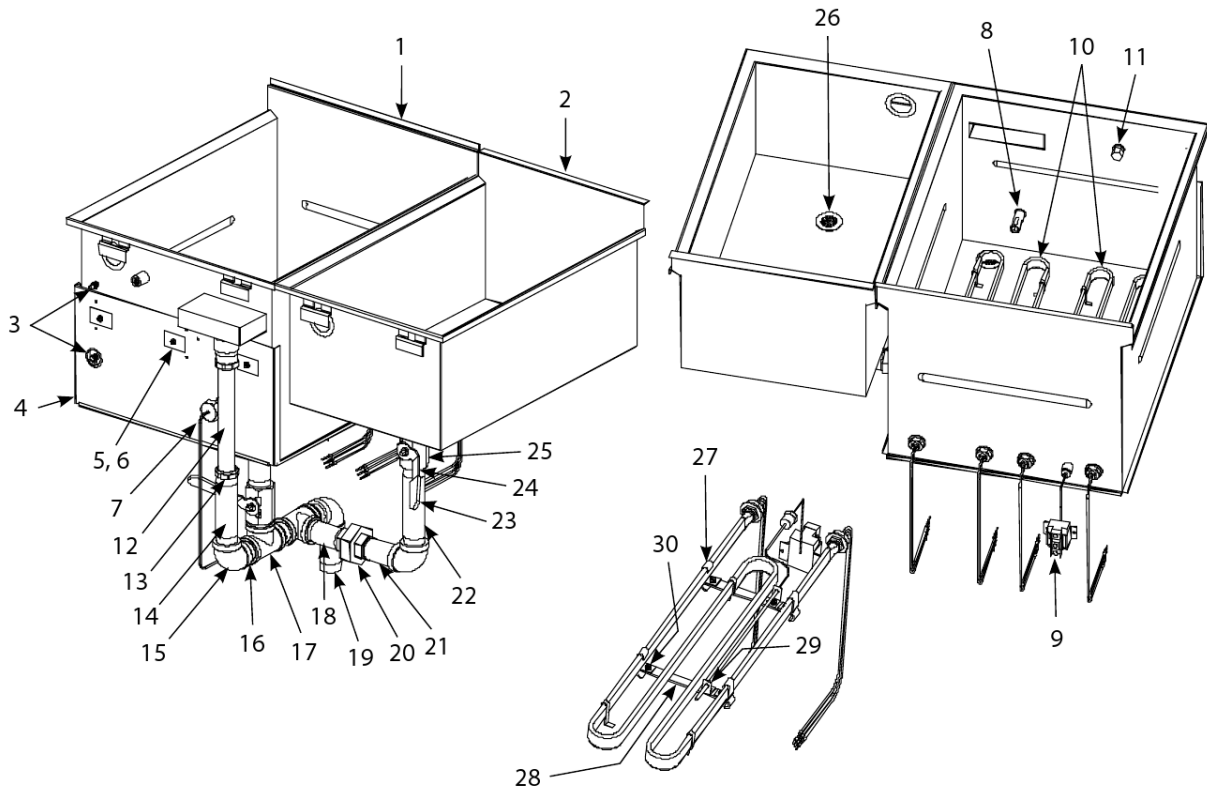

Pasta Magic Models 17/8SMS, 17/8BC, 17/8C

17 SMS Cookpot, Rinse Tank, And Drain Components

17 SMS Cookpot, Rinse Tank, And Drain Components

Pasta Magic Models 17/8SMS, 17/8BC, 17/8C

17 SMS Cookpot, Rinse Tank, And Drain Components

#	PART #	DESCRIPTION	QTY	Note
1	1060461	Cookpot Assembly	1	
1a	8233827SP	Cookpot Assembly (for 17EMCS (McDonald's))	1	
2	1060543	Rinse Tank Assembly	1	
3	8067552SP	Water level sensor assembly	1	
4	9005045	Retainer, Cookpot Front Insulation	1	
4a	8160152	Insulation, Cookpot Front (19.5-inches x 7.5-inches x .25-inches)	1	
5	9001762	Retainer, Insulation	1	
6	8261376	Nut - #10-32 Keps Hex	10	
7	8073333	Probe, Temperature	1	
8	2100681	Probe Guard	1	
9	8261601	Thermostat, high limit	1	
10	8073814	Element, 208V 8.625kW	1	
10a	8073815	Element, 208V 8.625kW (for 230V)	1	
10b	8073816	Element, 208V 8.625kW (for 240V)	1	
11	8100976	Nozzle, Water Inlet	1	
12	8130451	Nipple, 1.25-inch NPT x 12-inch Chromed Brass	1	
13	8130453	Nut, 1.25-inch NPT Chromed SS Slip	1	
14	8130148	Nipple, 1.25-inch NPT x 6.25-inch NPT	1	
15	8130070	Elbow, 1.25-inch X 90°	1	
16	8130400	Nipple, 1.25-inch NPT x 2-inch	1	
16a	8130391-FRY	Nipple - 1.25" x Close NPT	1	
17	8130394	Tee, 1.25-inch NPT BM	1	
18	8130146	Nipple, 1.25-inch NPT x 4.25-inch BM	1	
19	8130518	Nipple, 1.25-inch NPT x 4-inch	1	
20	8130395	Union, 1.25-inch NPT	1	
21	8130144	Nipple, 1-0.25 x 2.5 NPT	1	
22	8130554	Nipple, 1.25-inch NPT x 7-inch	1	
23	8140047	Cap, Vinyl Red	1	
24	9109527	Handle, Drain Valve	1	
25	8101825	Valve, 1.25-inch x 1.25-inch SS Drain	1	
26	8232022	Strainer Assembly	1	
27	9102042	Clamp, Element	1	[1]
28	9105214	Element Support, Dual-vat	1	
29	9102097	Bracket, High-Limit	1	
30	8090518	Screw, 8-32 x 0.375-inch Hex Washer Slotted Head SS	1	
31	8090204	Washer, Teflon	1	
32	8090063	Nut, Jam 0.375-16 Hex	1	

PART NOTES:

[1] - Short

17 SMS Cookpot, Rinse Tank, And Drain Components