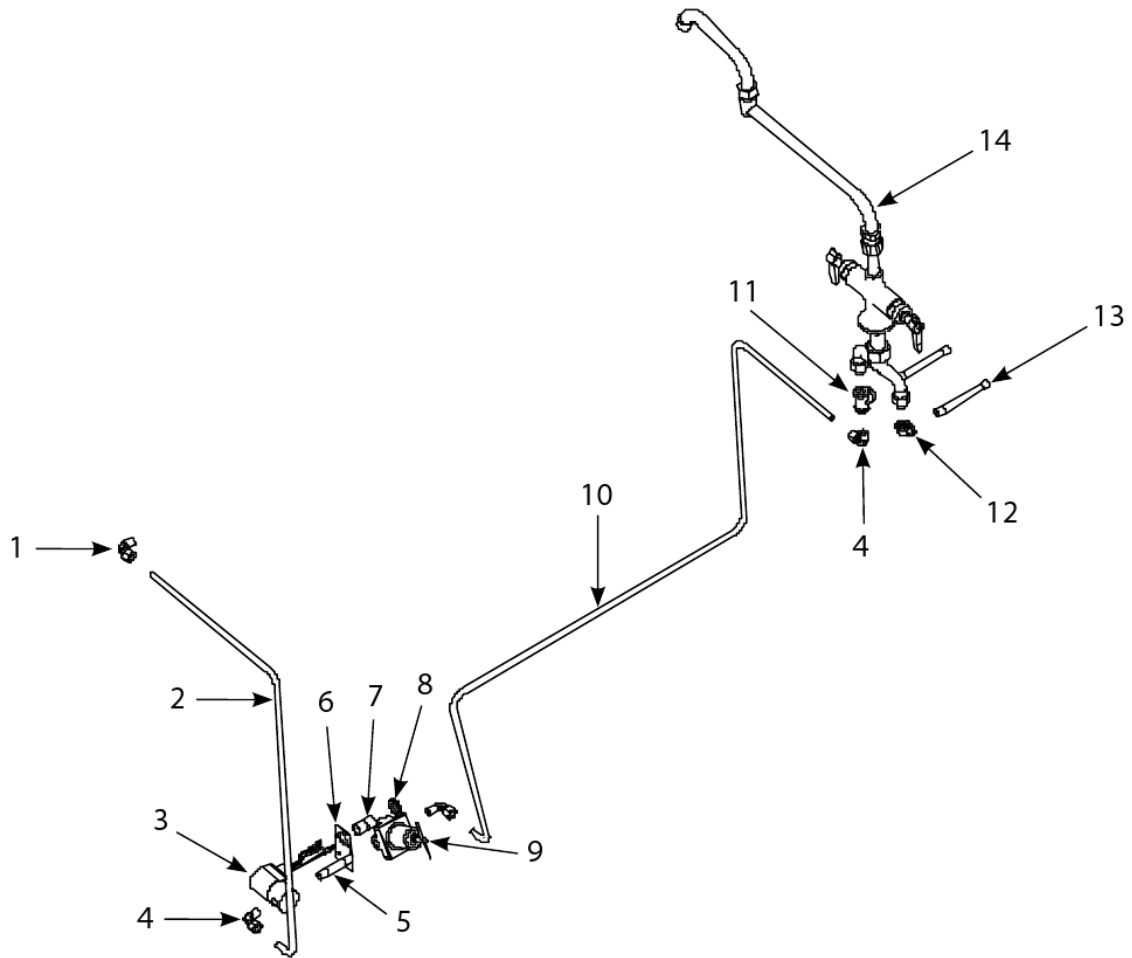

Pasta Magic Models 17/8SMS, 17/8BC, 17/8C

17 SMS Cabinetry & Fasteners

Pasta Magic Models 17/8SMS, 17/8BC, 17/8C

17 SMS Cabinetry & Fasteners

#	PART #	DESCRIPTION	QTY	Note
1	2100815	Channel, Front or Rear Base	1	
1a	8065209	Leg Pad Assembly	1	
2	2100816	Channel, Side Base	1	
3	9007198	Post, Door	1	
4	9001552	Gusset	1	
5	9007389	Brace, Top Rear	1	
6	9007390	Brace, Top Front	1	
7	9007391	Divider, Cabinet	1	
8	9107377SP	Side, Left or Right Cabinet, Stainless Steel	1	
8a	9007377	Side, Left or Right Cabinet, Enameled Mild Steel	1	
9	2108305	Back, Cabinet, 17SMS	1	
10	9001750	Cover, Faucet Connection Access	1	
11	9004645	Shield, Basket Lift Heat	1	
12	2100007	Backsplash	1	
13	2100215	Plate, Faucet Mounting	1	
14	8101838	Rod, Basket Pivot	1	
15	8090200	Washer, Flat	1	
16	8090063	Nut, Jam 0.375-16 Hex	1	
17	8240801	Topcap, 17EC1CS, Fazoli's	1	
17a	8240434	Topcap, GBC/GC	1	
18	8065487	Frame, Control Panel	1	
19	8232946	Panel, Control	1	
20	8261351	Nut Retainer, 0.25-20 Std. Fluecap	10	[1]
21	1060590	Door Assembly, Left or Right	1	
22	8101508	Hinge, Universal Door	1	
23	2100817	Shield, Left Moisture	1	
24	2100818	Shield, Right Moisture	1	
25	9104831	Bracket, Basket Lift Roller	1	
26	8090508	Bolt - 0.25-20 x 1.25"	1	
27	8100374	Spacer, Basket Lift Roller	1	
28	8100194	Roller, Basket Lift	1	
29	8090190	Washer, .625 X .275 X 40 Flat SS	1	
30	8090047	Nut, Cap- 0.25-20 High Profile S/S	1	
31	8090127	Screw, 0.25-20 X 0.5-inch Slotted Round Head	1	
32	8102229	Hanger, Wire-Form Basket	1	
33	8090171PK	Thumbscrew	1	
34	2304963	Handle, Door	1	
35	8261371	Screw - #8 x 0.5" Hex Head ZP	1	[2]
35a	8090740	Screw, #10 x 0.5-inch Phillips Truss Head	1	[3]
35b	8090266	Screw, 10 x 0.5-inch Phillips Head ZP	1	

PART NOTES:

- [1] - for use on standard fluecap
- [2] - does not include handle or hinges
- [3] - faucet plate and topcap screw

17 SMS Cabinetry & Fasteners

Pasta Magic Models 17/8SMS, 17/8BC, 17/8C

Water supply system components