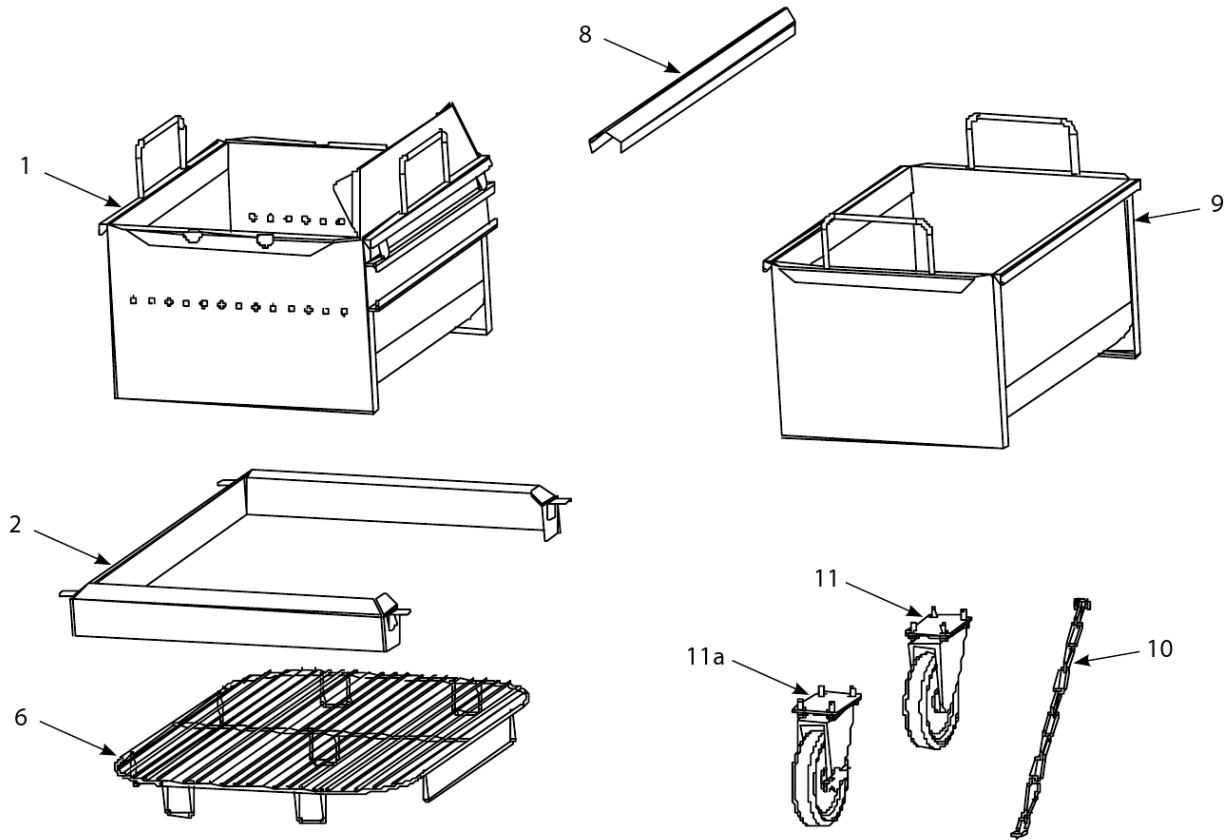

Pasta Magic Models 17/8SMS, 17/8BC, 17/8C

Accessories

Pasta Magic Models 17/8SMS, 17/8BC, 17/8C

Accessories

#	PART #	DESCRIPTION	QTY	Note
1	8231910	Basket, GSMS Bulk	1	
1a	8237384	Basket, bulk	1	
1b	8236290	Basket, wash	1	
2	8232936	Starch Diverter	1	
3	8030200	Rack, 12 Portion Cup	1	
4	8030238	Basket, 5.5 x 8.5 SS Round Pasta	1	
5	8030018	Cup, Single Pasta Portion	1	
6	8030332	Basket Support Rack	1	
7	2105068	Pan Insert	1	
8	9107540	Strip, GSMS Top Connecting	1	
9	8232938	Rinse Basket	1	
10	8260900	Kit, Chain Restraint	1	
11	8261117	Caster, 5" Swivel w/o Brake	1	
11a	8261118	Caster, 5" Swivel w/Brake	1	