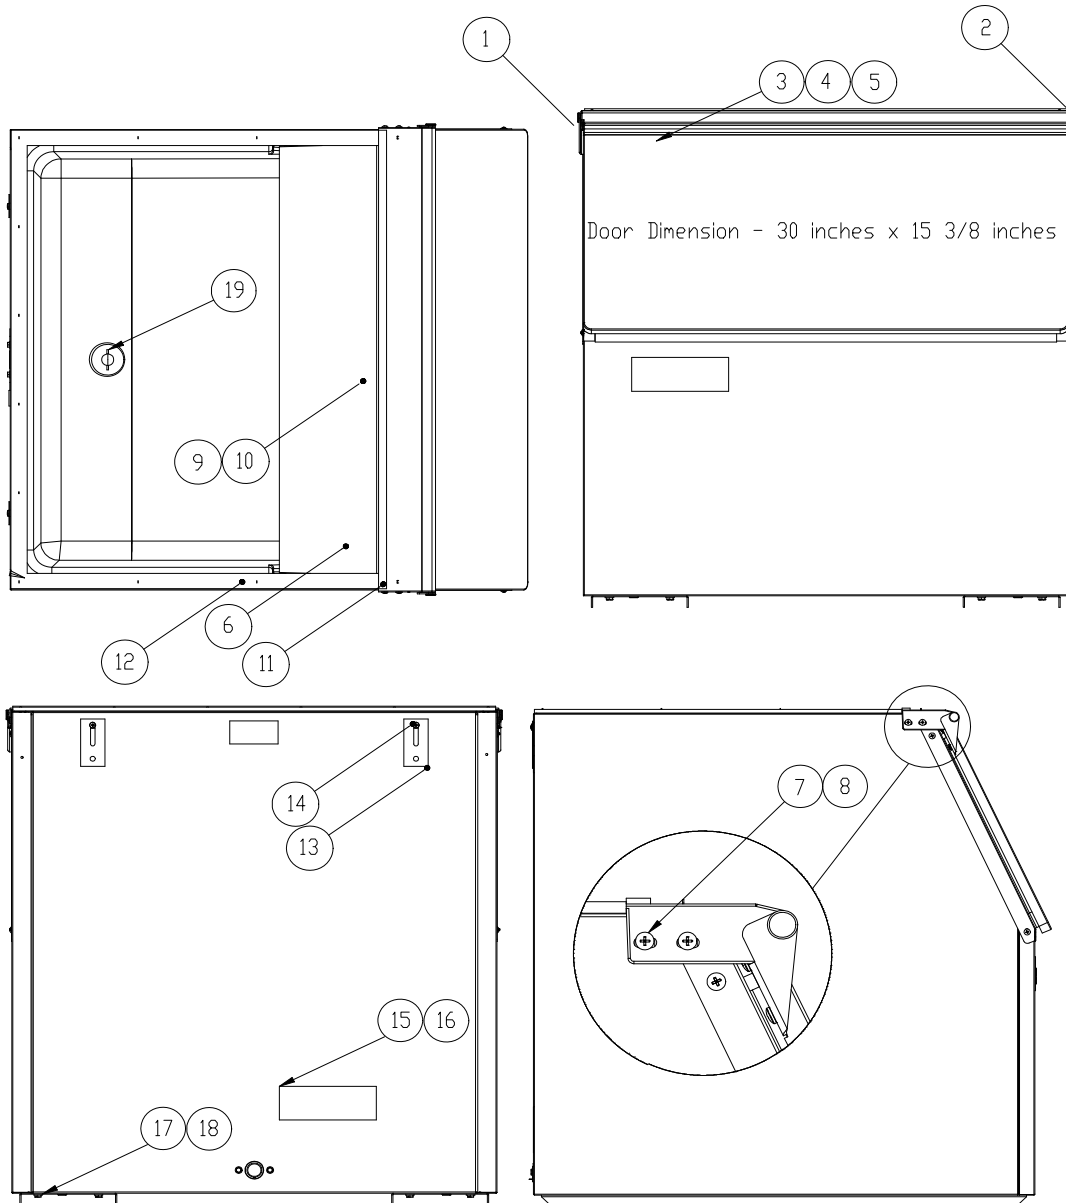

Check the model number on the data plate and refer to the correct listing for the specific component.

Check carefully that the correct part is identified and ordered.

Table of Contents	Page 1
B25	Page 2
B42	Page 3
B40 and B55	Page 4
B75	Page 5
B100	Page 6
CRT125	Page 7
"B" SERIES BINS	Page 8

Ice-O-Matic
11100 East 45th Ave.
Denver Co. 80239
800-423-3367

Item	B25 Bin	Description
1	2031302-01	Hinge-Left Hand
2	2031302-02	Hinge-Right Hand
3	2031303-97	Door, 30 x 11.375 Black Only (Includes Gasket)
4	6081036-01	Door Gasket 3.00 Ft. Required
5	9031008-15	Screw-Hinge to Door
6	2101252-01	Drip Shield/Ice Deflector
7	9031098-03	Drip Shield Screw
8	9031141-01	Plastic Nut
9	3012646-03	Drip Shield Stainless Steel Stiffner
10	9031113-04	Drip Shield Stainless Steel Stiffner Screws
11	6081004-07	Drip Shield Gasket 2.50 Ft Required
12	6081004-06	Bin Perimeter Gasket 6.33 Ft. Required
13	3012608-01	Connecting Strap
14	9031113-03	Connecting Strap Screw
15	9021001-04	Legs (Set of 4)
16	9051127-01	Ice Scoop
17	2031453-01	Leg Support (Includes Nut Retainers)
18	9031012-02	Leg Nut Retainer

Item	B42 Bin	Description
1	2031302-01	Hinge-Left Hand
2	2031302-02	Hinge-Right Hand
	9121032-01	Nylon Bearing (Hinge)
3	2031303-98	Door, 22 x 15 Black (Includes Gasket)
4	6081036-01	Door Gasket 4.00 Ft. Required
5	9031008-15	Screw-Hinge to Door
6	2031496-01	Drip Shield
7	9031098-03	Drip Shield Screw
9	3011984-03	Ice Deflector
10	9031116-01	Hex Standoff
11	6041004-07	Drip Shield Gasket 2.3 Ft Required
12	6081004-06	Bin Perimeter Gasket 5.70 Ft. Required
13	3012608-01	Connecting Strap
14	9031113-03	Connecting Strap Screw
15	9021001-04	Leg Set (4)
16	9051127-01	Ice Scoop
17	2031310-03	Leg Support (Includes Nut Retainers)
19	9051126-02	Drain Plug
20	9031122-03	Thumbscrew