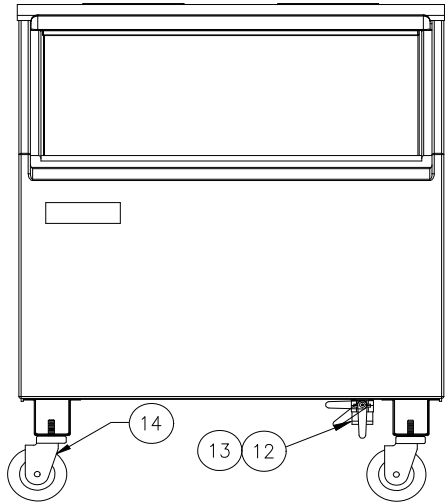

Item	CRT125	Description
1	9051214-01	Bin
2	9051310-01	Bin Door
3	2101414-01	Top Panel Assembly (Includes Items 4-8)
4	3021924-01	Top Panel Only
5	9021089-01	Recessed Handle
6	9051542-01	Corner Cap Right Hand
7	9051542-02	Corner Cap Left Hand
8	9031141-01	Plastic Nut
9	9031098-02	Plastic Corner Screw
10	9031023-10	Top Panel Screw
11	3012780-01	Hose Clip
12	9091117-01	Drain Valve
13	9091097-01	Drain Elbow
14	9021088-01	Caster-Pivot (Front)
15	9021094-01	Caster-Fixed (Rear)
16	2021511-01	Leg Channel (Left and Right)
17	9031113-02	Leg Channel Screw

Not Shown-Ice Scoop-[9051127-02](#)