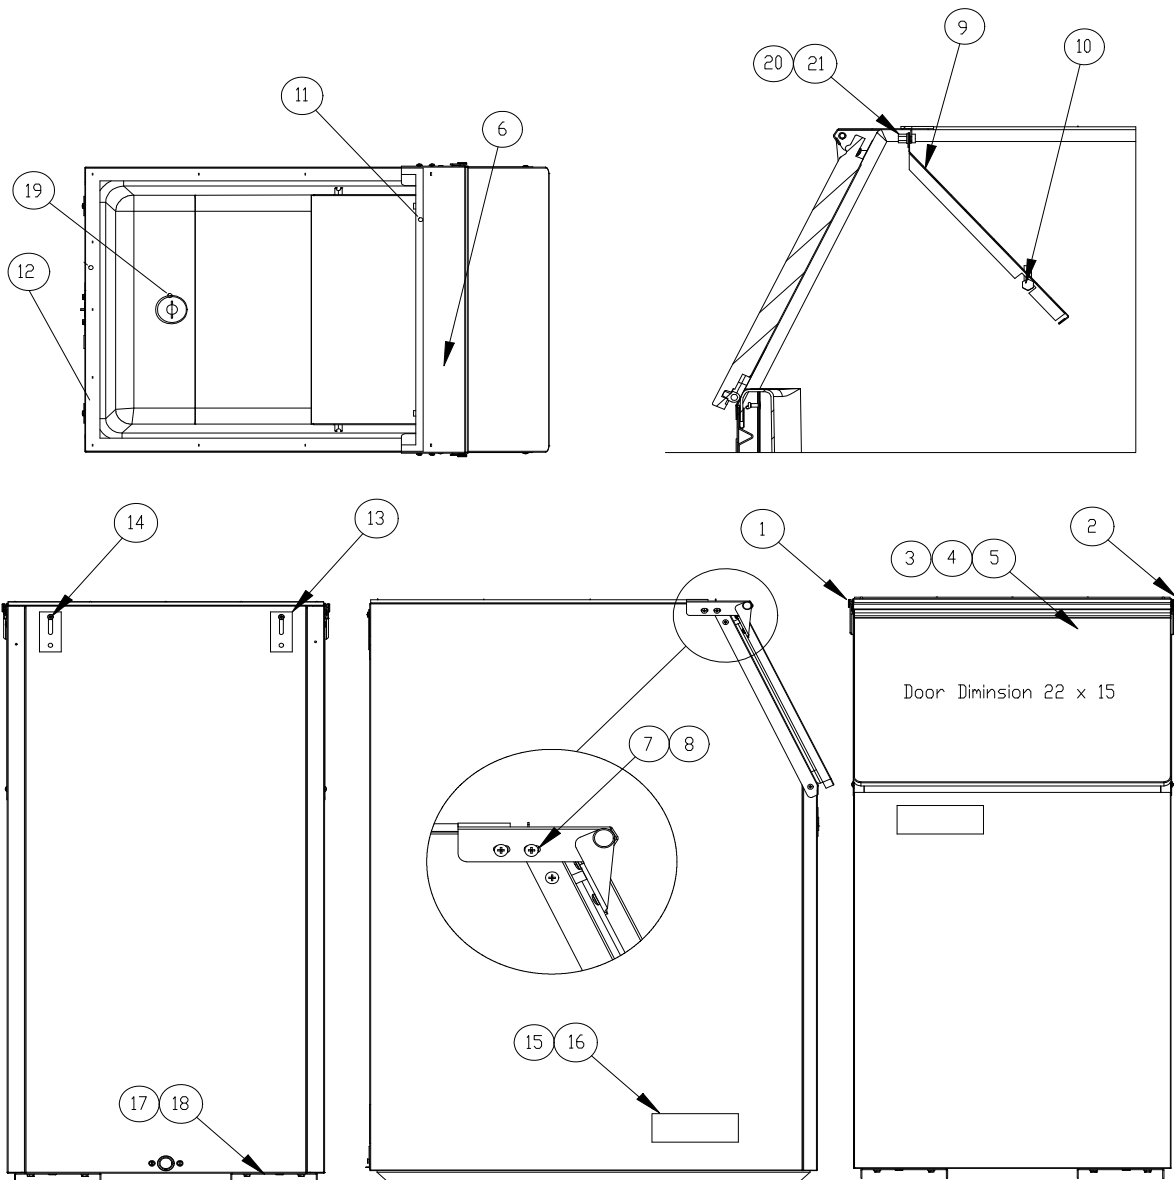

Check the model number on the data plate and refer to the correct listing for the specific component.

Check carefully that the correct part is identified and ordered.

Table of Contents	Page 1
B25	Page 2
B42	Page 3
B40 and B55	Page 4
B75	Page 5
B100	Page 6
CRT125	Page 7
"B" SERIES BINS	Page 8

Ice-O-Matic
11100 East 45th Ave.
Denver Co. 80239
800-423-3367

Item	B25 Bin	Description
1	2031302-01	Hinge-Left Hand
2	2031302-02	Hinge-Right Hand
3	2031303-97	Door, 30 x 11.375 Black Only (Includes Gasket)
4	6081036-01	Door Gasket 3.00 Ft. Required
5	9031008-15	Screw-Hinge to Door
6	2101252-01	Drip Shield/Ice Deflector
7	9031098-03	Drip Shield Screw
8	9031141-01	Plastic Nut
9	3012646-03	Drip Shield Stainless Steel Stiffner
10	9031113-04	Drip Shield Stainless Steel Stiffner Screws
11	6081004-07	Drip Shield Gasket 2.50 Ft Required
12	6081004-06	Bin Perimeter Gasket 6.33 Ft. Required
13	3012608-01	Connecting Strap
14	9031113-03	Connecting Strap Screw
15	9021001-04	Legs (Set of 4)
16	9051127-01	Ice Scoop
17	2031453-01	Leg Support (Includes Nut Retainers)
18	9031012-02	Leg Nut Retainer

Item	B42 Bin	Description
1	2031302-01	Hinge-Left Hand
2	2031302-02	Hinge-Right Hand
	9121032-01	Nylon Bearing (Hinge)
3	2031303-98	Door, 22 x 15 Black (Includes Gasket)
4	6081036-01	Door Gasket 4.00 Ft. Required
5	9031008-15	Screw-Hinge to Door
6	2031496-01	Drip Shield
7	9031098-03	Drip Shield Screw
9	3011984-03	Ice Deflector
10	9031116-01	Hex Standoff
11	6041004-07	Drip Shield Gasket 2.3 Ft Required
12	6081004-06	Bin Perimeter Gasket 5.70 Ft. Required
13	3012608-01	Connecting Strap
14	9031113-03	Connecting Strap Screw
15	9021001-04	Leg Set (4)
16	9051127-01	Ice Scoop
17	2031310-03	Leg Support (Includes Nut Retainers)
19	9051126-02	Drain Plug
20	9031122-03	Thumbscrew