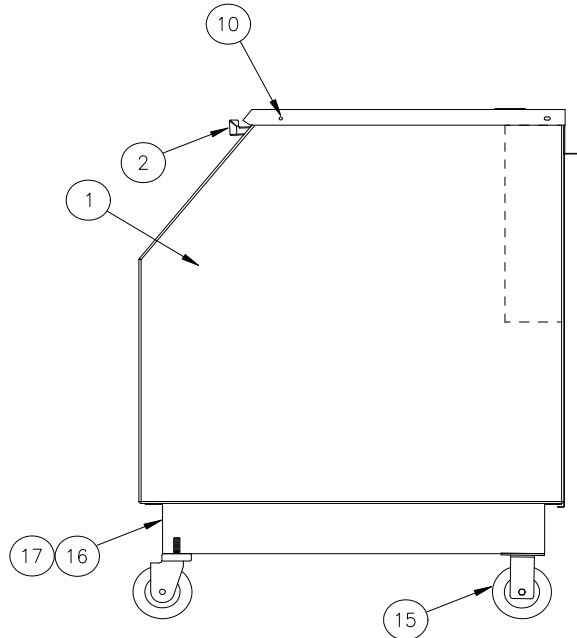

Item	CRT125	Description
1	9051214-01	Bin
2	9051310-01	Bin Door
3	2101414-01	Top Panel Assembly (Includes Items 4-8)
4	3021924-01	Top Panel Only
5	9021089-01	Recessed Handle
6	9051542-01	Corner Cap Right Hand
7	9051542-02	Corner Cap Left Hand
8	9031141-01	Plastic Nut
9	9031098-02	Plastic Corner Screw
10	9031023-10	Top Panel Screw
11	3012780-01	Hose Clip
12	9091117-01	Drain Valve
13	9091097-01	Drain Elbow
14	9021088-01	Caster-Pivot (Front)
15	9021094-01	Caster-Fixed (Rear)
16	2021511-01	Leg Channel (Left and Right)
17	9031113-02	Leg Channel Screw

Not Shown-Ice Scoop-[9051127-02](#)