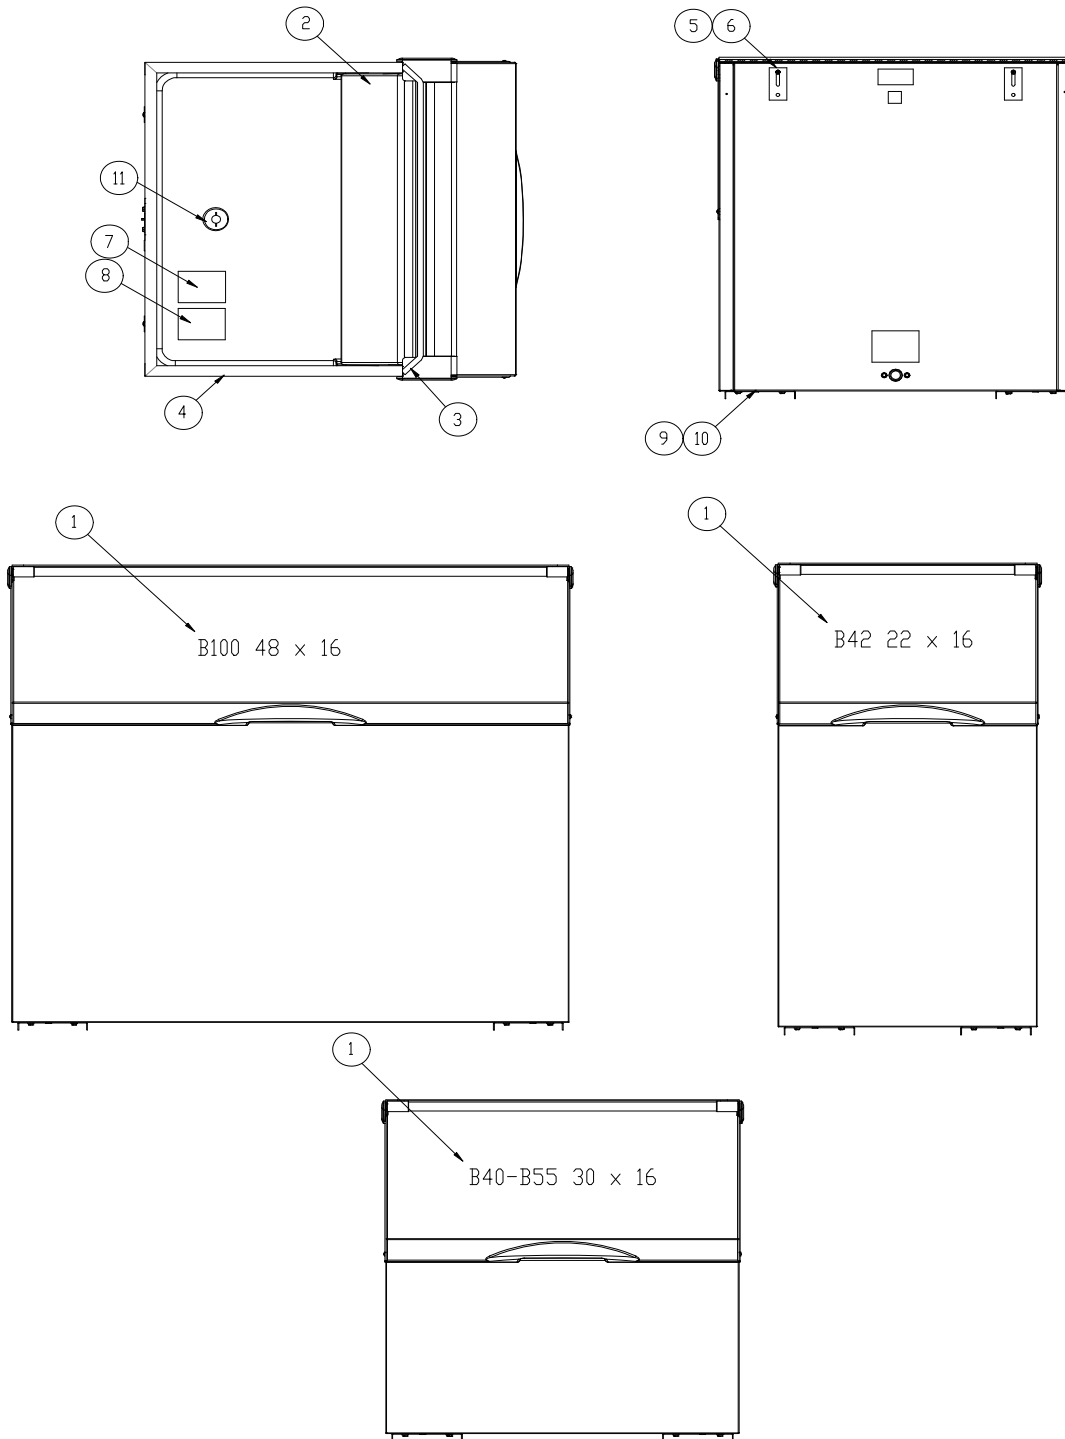

Item	B42	B40-B55	B100 Bin	Description
1	9051559-03	9051559-01	9051559-02	Bin Door, Less Bin Door Brackets
2	9051566-03	9051566-01	9051566-02	Ice Deflector
3	6081004-07	6081004-07	6081004-07	Gasket B100=4.0 ft B40/55=2.52 ft B42=1.85 ft
4	6081037-01	6081037-01	6081037-01	Gasket L Shape B100=7.6 ft B40/55=6.2 ft B42=5.5 ft
5	3012608-01	3012608-01	3012608-01	Connecting Strap
6	9031113-04	9031113-04	9031113-04	Connecting Strap Screw
7	9021001-04	9021001-04	9021001-04	Leg Set (4)
8	9051127-01	9051127-01	9051127-01	Ice Scoop
9	2031310-03	2031310-03	2031310-03	Leg Support (Includes Nut Retainers)
10	9031012-02	9031012-02	9031012-02	Nut Retainer 1/2-13
11	9051126-01	9051126-01	9051126-01	Drain Plug