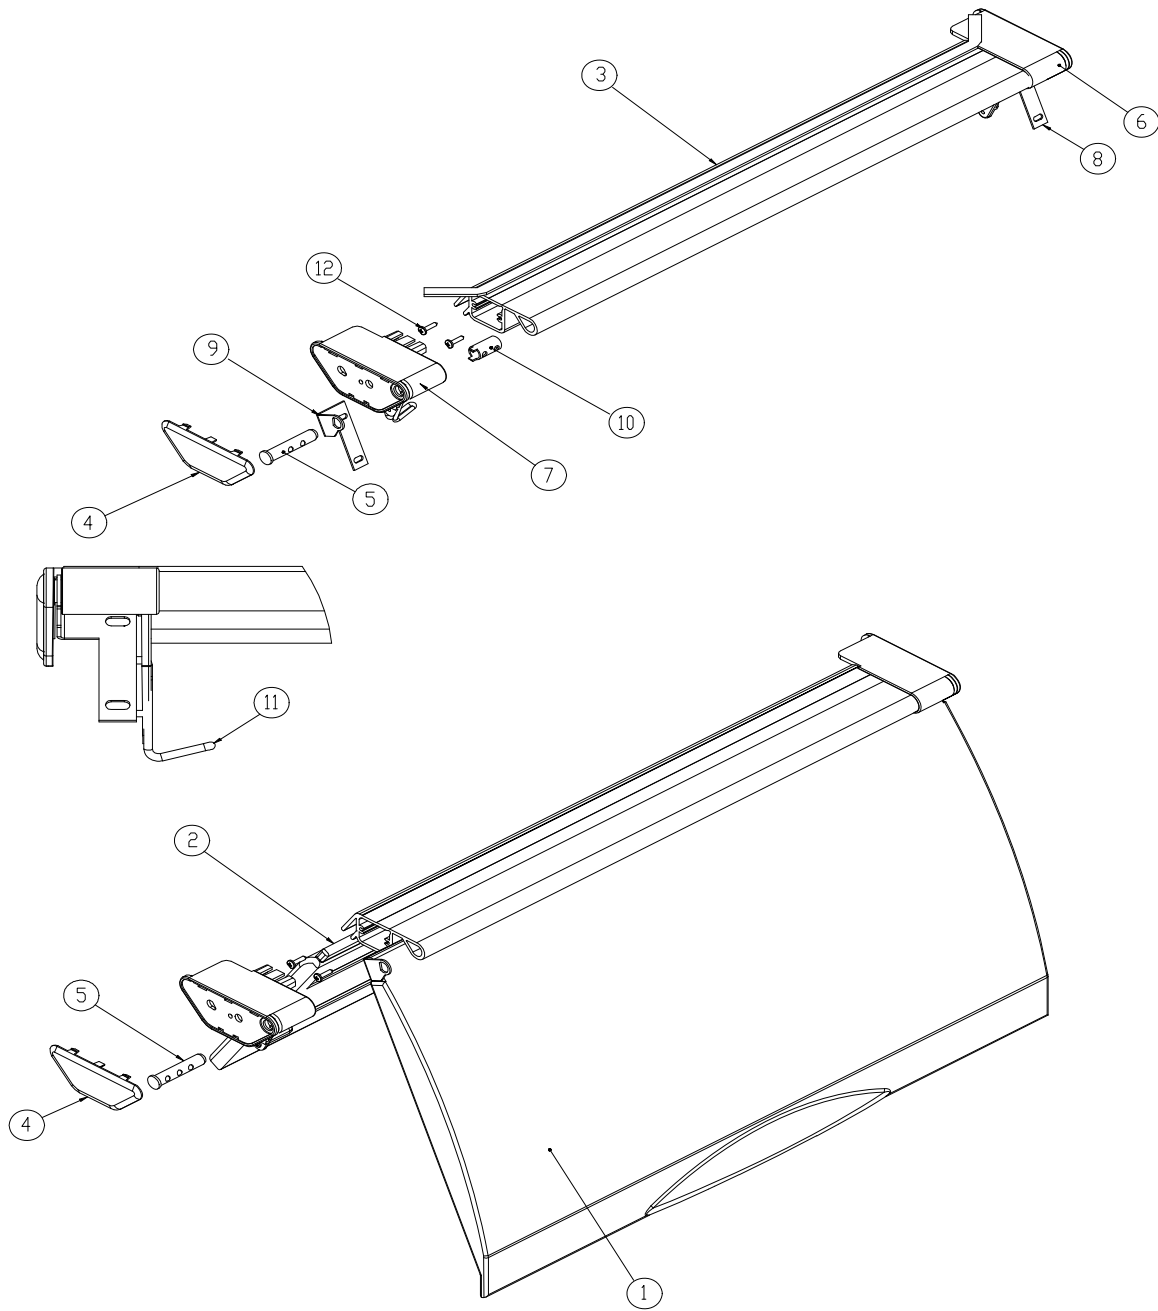

Item	B42	B40-B55	B100 Bin	Description
1	9051559-03	9051559-01	9051559-02	Bin Door, Less Bin Door Brackets
2	9051566-03	9051566-01	9051566-02	Ice Deflector
3	9051561-03	9051561-01	9051561-02	Drip Shield
4	9051567-01	9051567-01	9051567-01	End Cap Cover
5			9021110-02	Pin, Hinge (Triple)
5	9021110-01	9021110-01		Pin, Hinge (Double)
6	9051560-01	9051560-01	9051560-01	End Cap, Right
7	9051560-02	9051560-02	9051560-02	End Cap, Left
8	3013360-01	3013360-01	3013360-01	Bracket, Bin Door Right
9	3013360-02	3013360-02	3013360-02	Bracket, Bin Door Left
10			9021109-02	Sleeve, Friction (Triple)
10	9021109-01	9021109-01		Sleeve, Friction (Dual)
11	9131471-01	9131471-01	9131471-01	Hanger, Ice Scoop
12	9031113-03	9031113-03	9031113-03	Screw
13	2101452-03S	2101452-01S	2101452-02S	Drip Shield Assembly