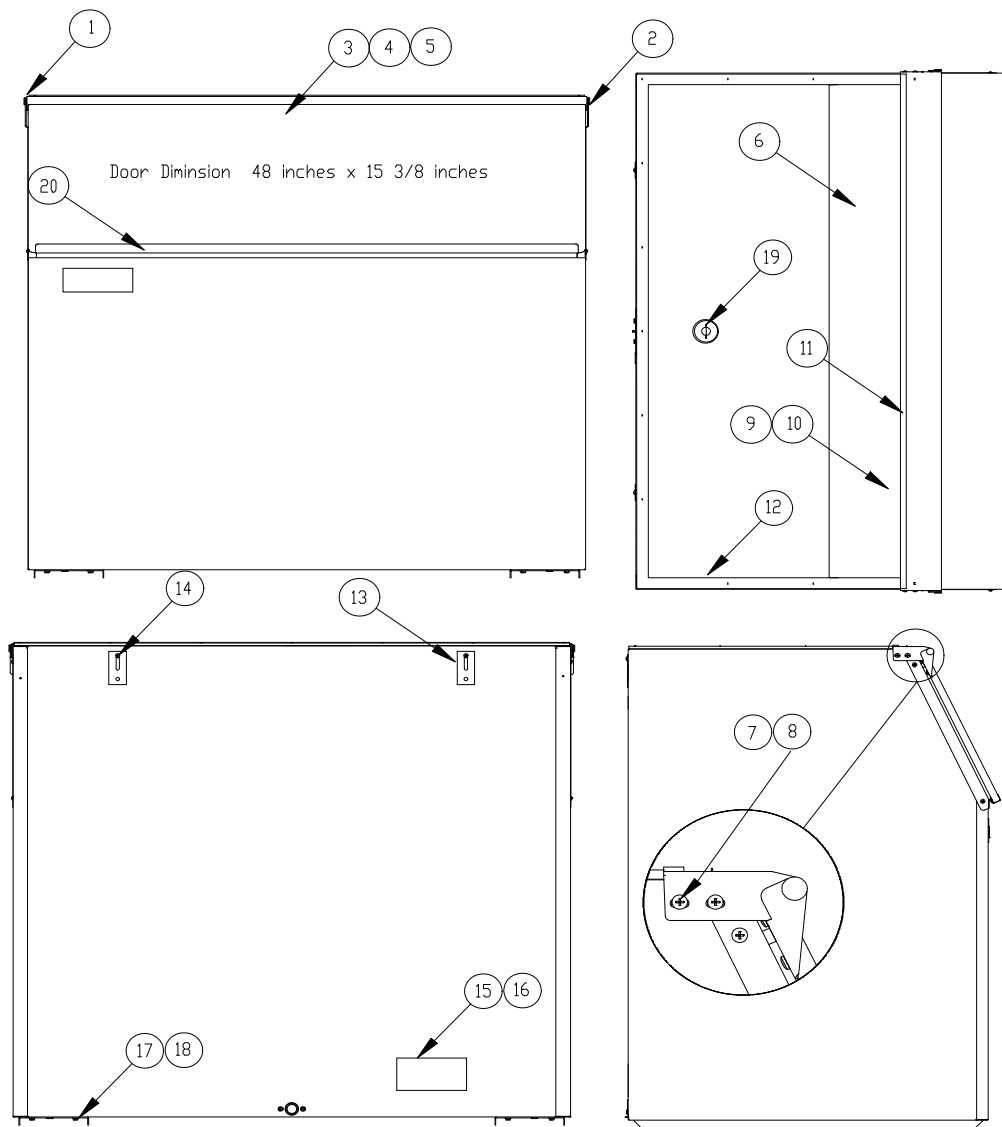

Item	B100 Bin	Description
1	2031302-01	Hinge-Left Hand
2	2031302-02	Hinge-Right Hand
3	2031303-95	Door, 48 x 15 3/8 Black Only (Includes Gasket)
4	6081036-01	Door Gasket 6.50 Ft. Required
5	9031008-15	Screw-Hinge to Door
6	9051370-03	Drip Shield/Ice Deflector
7	9031098-03	Drip Shield Screw
8	9031141-01	Plastic Nut
9	3012646-01	Drip Shield Stainless Steel Stiffner
10	9031113-04	Drip Shield Stainless Steel Stiffner Screws
11	6081004-07	Drip Shield Gasket 4.0 Ft Required
12	6081004-06	Bin Perimeter Gasket 7.8 Ft. Required
13	3012608-01	Connecting Strap
14	9031113-04	Connecting Strap Screw
15	9021001-04	Leg Set (4)
16	9051127-01	Ice Scoop
17	2031310-03	Leg Support (Includes Nut Retainers)
18	9031012-02	Nut Retainer 1/2-13
19	9051126-01	Drain Plug
20	3012664-01	Bin Door Reinforcement