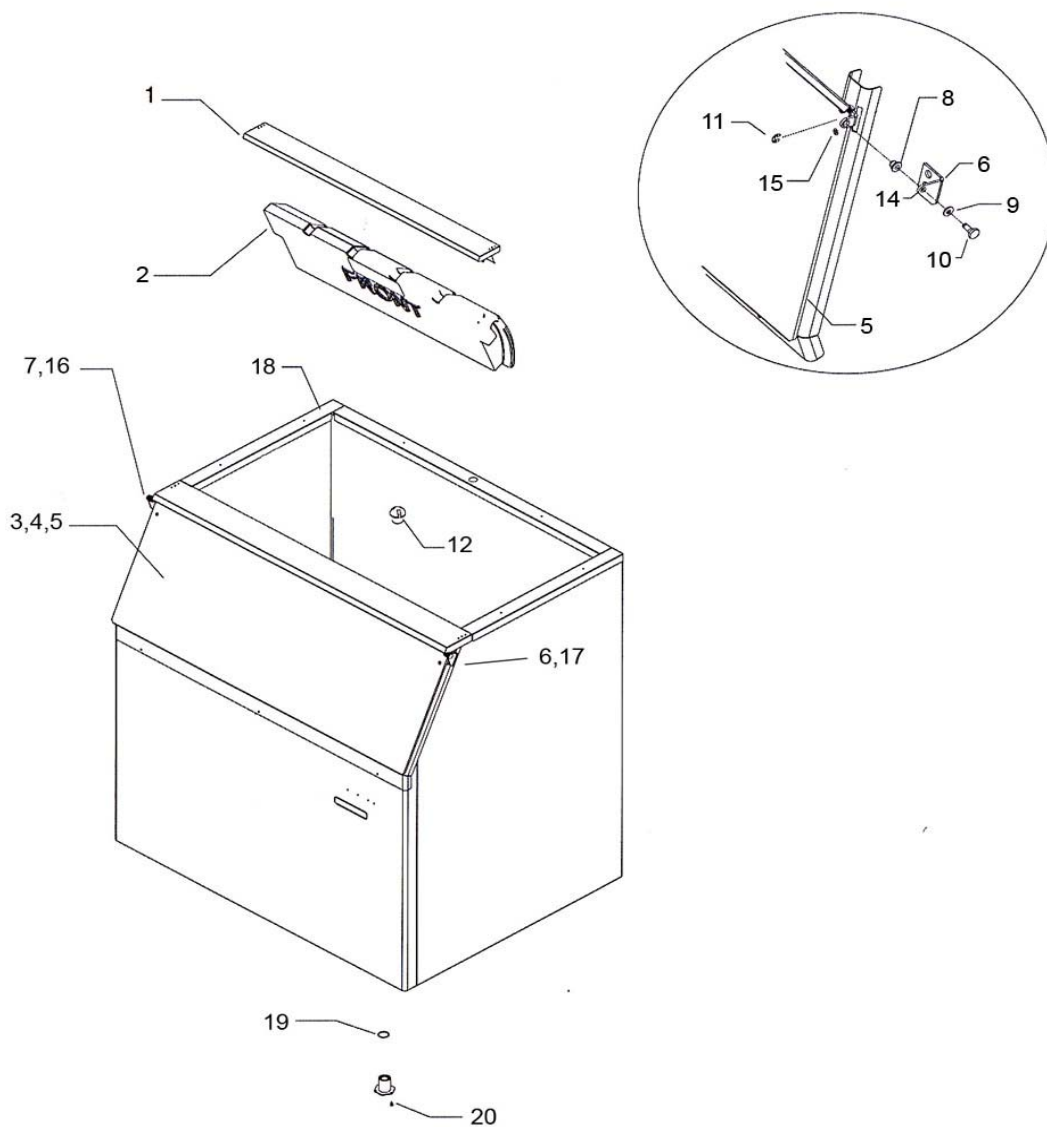

Item	B75	Description
1	1011369-01	Canopy
2	1011369-02	Baffle
3	1011369-03	Door Assembly
4	1011369-04	Drip Molding
5	1011369-05	Door Gasket (10 Feet Required)
6	1011369-06	Hinge R/H
7	1011369-07	Hinge L/H
8	1011369-08	Hinge Bushing
9	1011369-09	Hinge Spacer
10	1011369-10	Shoulder Screw
11	1011369-11	E-Clip
12	1011369-12	Drain Top
13	1011369-13	Legs, Painted (Set of 4)
14	1011369-14	Screw - Hinge to Frame
15	1011369-15	Screw - Hinge to Door
16	1011369-16	Door Hinge L/H
17	1011369-17	Door Hinge R/H
18	1011339-104	Gasket
19	1011351-69	O-Ring
20	1011351-05	Drain Bottom