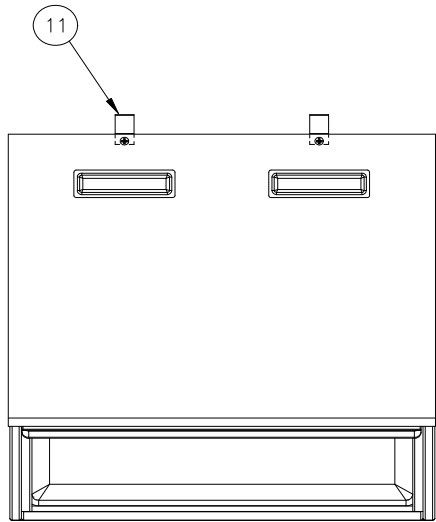

Item	CRT125	Description
1	9051214-01	Bin
2	9051310-01	Bin Door
3	2101414-01	Top Panel Assembly (Includes Items 4-8)
4	3021924-01	Top Panel Only
5	9021089-01	Recessed Handle
6	9051542-01	Corner Cap Right Hand
7	9051542-02	Corner Cap Left Hand
8	9031141-01	Plastic Nut
9	9031098-02	Plastic Corner Screw
10	9031023-10	Top Panel Screw
11	3012780-01	Hose Clip
12	9091117-01	Drain Valve
13	9091097-01	Drain Elbow
14	9021088-01	Caster-Pivot (Front)
15	9021094-01	Caster-Fixed (Rear)
16	2021511-01	Leg Channel (Left and Right)
17	9031113-02	Leg Channel Screw

Not Shown-Ice Scoop-[9051127-02](#)