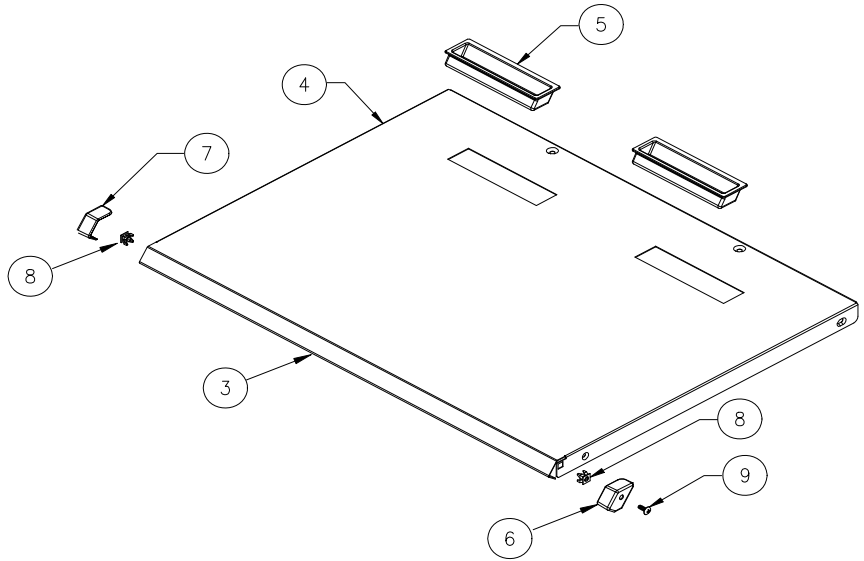

Item	CRT125	Description
1	9051214-01	Bin
2	9051310-01	Bin Door
3	2101414-01	Top Panel Assembly (Includes Items 4-8)
4	3021924-01	Top Panel Only
5	9021089-01	Recessed Handle
6	9051542-01	Corner Cap Right Hand
7	9051542-02	Corner Cap Left Hand
8	9031141-01	Plastic Nut
9	9031098-02	Plastic Corner Screw
10	9031023-10	Top Panel Screw
11	3012780-01	Hose Clip
12	9091117-01	Drain Valve
13	9091097-01	Drain Elbow
14	9021088-01	Caster-Pivot (Front)
15	9021094-01	Caster-Fixed (Rear)
16	2021511-01	Leg Channel (Left and Right)
17	9031113-02	Leg Channel Screw

Not Shown-Ice Scoop-[9051127-02](#)