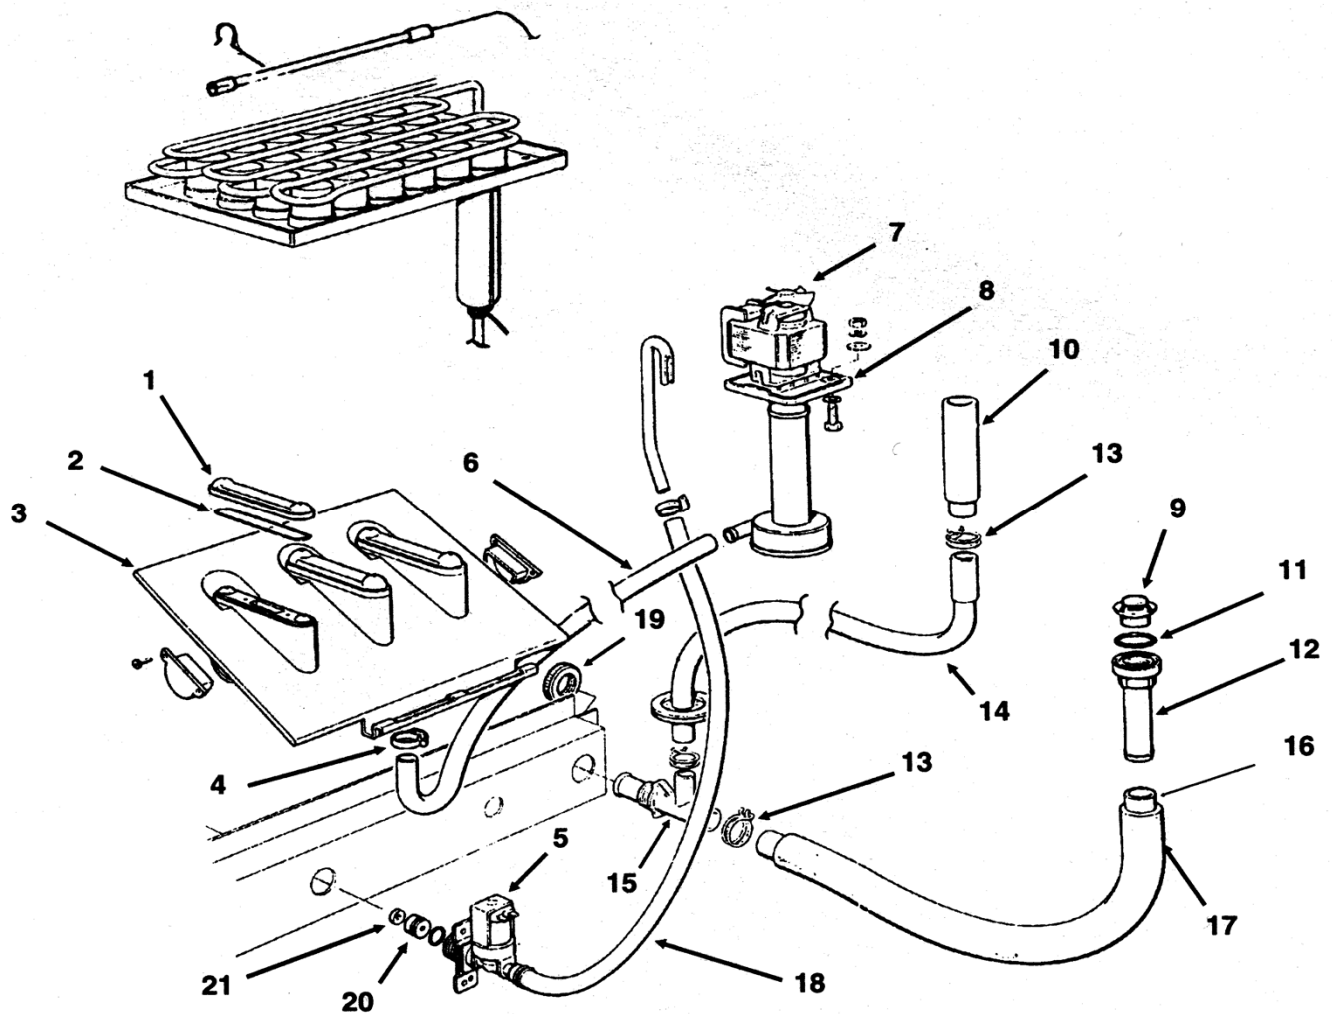

Check the model number on the data plate and refer to the correct listing for the specific component.

Check carefully that the correct part is identified and ordered.

Table of Contents	Page 1
Cabinet	Page 2
Water System	Page 3
Refrigeration	Page 4
Control Box	Page 5

Ice-O-Matic
11100 East 45th Ave.
Denver Co. 80239

The ICEU060 Service And Installation Manual is available separately, Part Number 9081291-01

ICEU060 Series Service Parts Cabinet

Includes Leg, Spacer and
Leveler

Item No.	Part Number	Description	Item No.	Part Number	Description
1	1011337-01	Top Panel	11	1011337-13	Lower Back Panel
2	1011137-02	Insulation	12	1011337-14	Back Panel
2a	1011137-03	Cover	13	1011337-15	Screw NLA-NR
3	1011337-04	Brace	14	1011337-16	Screw NLA-NR
4	1011337-05	Upper Door Frame	15	1011337-17	Bin Thermostat Brkt.
5	1011337-06	Door NLA-NR	16	1011337-18	Unit Frame
6	1011337-07	Door Bushing (4)	17	1011337-19	Storage Bin Assy.
7	1011337-08	Curtain	18	1011337-20	Pump Bracket
8	1011337-09	Front Panel		1011337-21	Curtain Bracket
9	1011337-10	Leg, Set of 4	19	9051127-02	Scoop
	1011337-11	Leg Spacer	20	1011337-23	Front Plate NLA-NR
	1011337-12	Leg Leveler	21	1011337-71	Right Side Panel NLA-NR
			22	1011337-72	Left Side Panel NLA-NR

NLA-NR=No Longer Available-No Replacement

ICEU060 Series Service Parts Water System

Item No.	Part Number	Description
1	1011337-24	Spray Nozzle
2	1011337-25	Gasket
3	1011337-26	Spray System
4	1011337-27	Hose Clamp
5	1011337-28	Inlet Water Valve
6	1011337-29	Hose, Pump To Jets
7	1011337-30	Pump Fan
8	1011337-31	Water Pump
9	1011337-32	Drain Top
10	1011337-33	Stand Pipe NLA-NR
11	1011337-34	O-Ring
12	1011337-35	Drain Tube Fitting