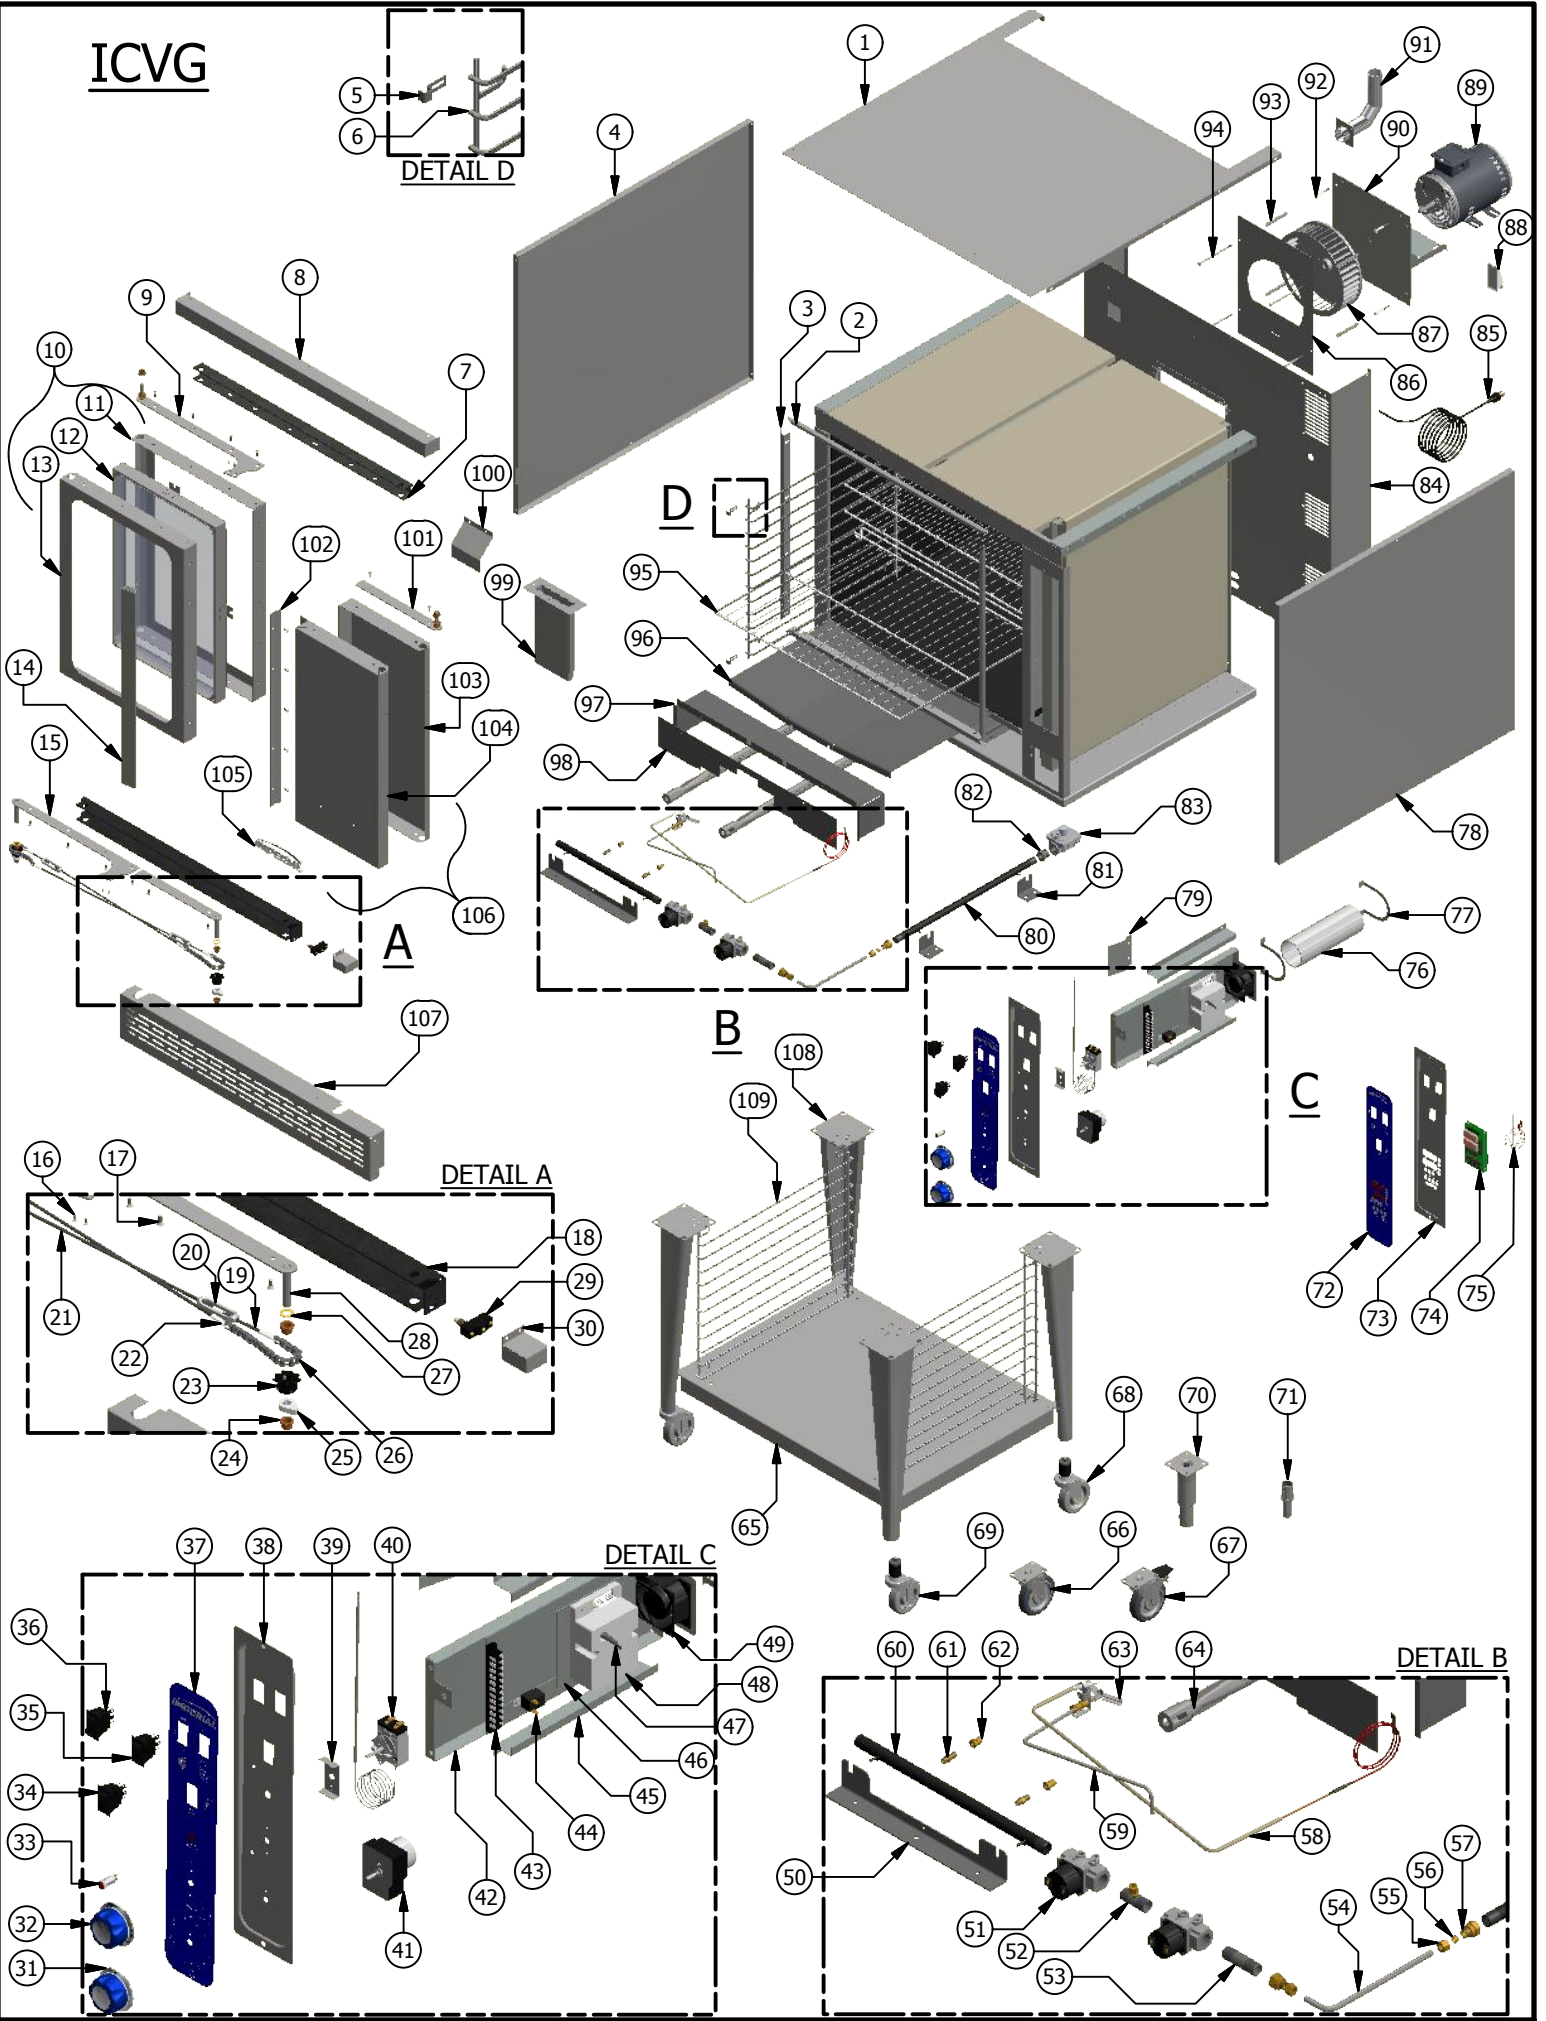

ICVG

ICVG ICVDG Series - Gas Convection Oven

ITEM	DESCRIPTION	PART NO.	PER OVEN
1	OUTER TOP COVER	33632	1
2	DOOR SEAL TOP & BOTTOM	22123	2
3	DOOR SEAL L & R	22122	2
4	SIDE PANEL L/H	33625	1
5	RACK GUIDE CLIP	30879	8
6	OVEN RACK GUIDE (L/R)	38120	2
7	DOOR HINGE UPPER FRAME	32230	1
8	36" TOP TRIM	22120	1
9	60. UPPER HINGE BRACKET ASSEMBLY	32238	1
10	L/H COMPLETE DOOR ASS'Y (W/WINDOW)(INCLUDES ITEMS 11,12 & 13)	32235	1
11	DOOR LINER - 60 (INNER)	32225	1
12	ICV DOOR GLASS-SPACER ASSEMBLY	1860	1
13	DOOR PANEL - 60 (OUTER)	32226	1
14	ICV DOOR HANDLE	4055	1
15	60 LOWER HINGE BRACKET ASSEMBLY	32239	1
16	ICV DOOR HANDLE SCREW	32219	4
17	ICV DOOR HINGE SCREW	32220	12
18	LOWER HINGE FRAME	35908	1
19	ICV SHORT ROD	30392	2
20	TURNBUCKLE	30393	2
21	ICV LONG ROD	30399	2
22	1/4" - 20" ICV ROD EYE COUPLER	30395	4
23	ICV SPROCKET WITH KEY	34827	2
24	1/2" BRONZE BUSHING	34826	8
25	DOOR SWITCH ACTUATOR	32232	1
26	KANA CHAIN	30738	2
27	ICV FLAT WASHER	33033	4
28	40 LOWER HINGE BRACKET ASSEMBLY	32237	1
29	ICV DOOR SWITCH, PLUNGER STYLE	1355	1
30	DOOR SWITCH COVER	35907	1
31	CONVECTION OVEN TIMER KNOB	36945	1
32	CONVECTION OVEN KNOB	36329	1
33	ITGE/IRC/ICV/IDR - INDICATOR HEAT LIGHT 250 V	1124	1
34	MOMENTARY OVEN LIGHT SWITCH	1128	1
35	POWER SWITCH 3 POSITIONS ON/OFF - COOL DOWN	1126	1
36	FAN SWITCH - 2 SPEEDS	1127	1
37	CONTROL OVERLAY, CONVECTION OVEN V1	37000	1
38	ICV CONTROL PANEL	36978	1
39	THERMOSTAT SPACER BRACKET	20311	1
40	KXT THERMOSTAT CONVECTION OVEN	1160	1
41	ELECTRIC TIMER 115V	32209	1
42	FAN PANEL	33615	1
43	ICV TERMINAL BLOCK W/J7140 POS. 122	1136	1
44	BUZZER 120V FOR ICV	33496	1
45	ICV COMPONENT GUIDE RAIL	33609	2
46	ICV MODULE BRACKET	38645	1
47	QUICK CONNECT	37063	1
48	ICV INTERMITTENT PILOT IGNITION CONTROL	37061	1
***	ICV INTERMITTENT PILOT IGNITION CONTROL WIRE HARNESS	37062	1
49	ICVG FAN 115V W/ 16" LONG LEAD WIRES	33648-115	1
50	ICVG MANIFOLD BRACKET (FRONT)	33635	1
51	ICV 120V SOLENOID VALVE (1/2")	38181	2