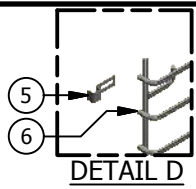

ICVG

ICVG ICVDG Series - Gas Convection Oven

ITEM	DESCRIPTION	PART NO.	PER OVEN
1	OUTER TOP COVER	33632	1
2	DOOR SEAL TOP & BOTTOM	22123	2
3	DOOR SEAL L & R	22122	2
4	SIDE PANEL L/H	33625	1
5	RACK GUIDE CLIP	30879	8
6	OVEN RACK GUIDE (L/R)	38120	2
7	DOOR HINGE UPPER FRAME	32230	1
8	36" TOP TRIM	22120	1
9	60. UPPER HINGE BRACKET ASSEMBLY	32238	1
10	L/H COMPLETE DOOR ASS'Y (W/WINDOW)(INCLUDES ITEMS 11,12 & 13)	32235	1
11	DOOR LINER - 60 (INNER)	32225	1
12	ICV DOOR GLASS-SPACER ASSEMBLY	1860	1
13	DOOR PANEL - 60 (OUTER)	32226	1
14	ICV DOOR HANDLE	4055	1
15	60 LOWER HINGE BRACKET ASSEMBLY	32239	1
16	ICV DOOR HANDLE SCREW	32219	4
17	ICV DOOR HINGE SCREW	32220	12
18	LOWER HINGE FRAME	35908	1
19	ICV SHORT ROD	30392	2
20	TURNBUCKLE	30393	2
21	ICV LONG ROD	30399	2
22	1/4" - 20" ICV ROD EYE COUPLER	30395	4
23	ICV SPROCKET WITH KEY	34827	2
24	1/2" BRONZE BUSHING	34826	8
25	DOOR SWITCH ACTUATOR	32232	1
26	KANA CHAIN	30738	2
27	ICV FLAT WASHER	33033	4
28	40 LOWER HINGE BRACKET ASSEMBLY	32237	1
29	ICV DOOR SWITCH, PLUNGER STYLE	1355	1
30	DOOR SWITCH COVER	35907	1
31	CONVECTION OVEN TIMER KNOB	36945	1
32	CONVECTION OVEN KNOB	36329	1
33	ITGE/IRC/ICV/IDR - INDICATOR HEAT LIGHT 250 V	1124	1
34	MOMENTARY OVEN LIGHT SWITCH	1128	1
35	POWER SWITCH 3 POSITIONS ON/OFF - COOL DOWN	1126	1
36	FAN SWITCH - 2 SPEEDS	1127	1
37	CONTROL OVERLAY, CONVECTION OVEN V1	37000	1
38	ICV CONTROL PANEL	36978	1
39	THERMOSTAT SPACER BRACKET	20311	1
40	KXT THERMOSTAT CONVECTION OVEN	1160	1
41	ELECTRIC TIMER 115V	32209	1
42	FAN PANEL	33615	1
43	ICV TERMINAL BLOCK W/J7140 POS. 122	1136	1
44	BUZZER 120V FOR ICV	33496	1
45	ICV COMPONENT GUIDE RAIL	33609	2
46	ICV MODULE BRACKET	38645	1
47	QUICK CONNECT	37063	1
48	ICV INTERMITTENT PILOT IGNITION CONTROL	37061	1
***	ICV INTERMITTENT PILOT IGNITION CONTROL WIRE HARNESS	37062	1
49	ICVG FAN 115V W/ 16" LONG LEAD WIRES	33648-115	1
50	ICVG MANIFOLD BRACKET (FRONT)	33635	1
51	ICV 120V SOLENOID VALVE (1/2")	38181	2