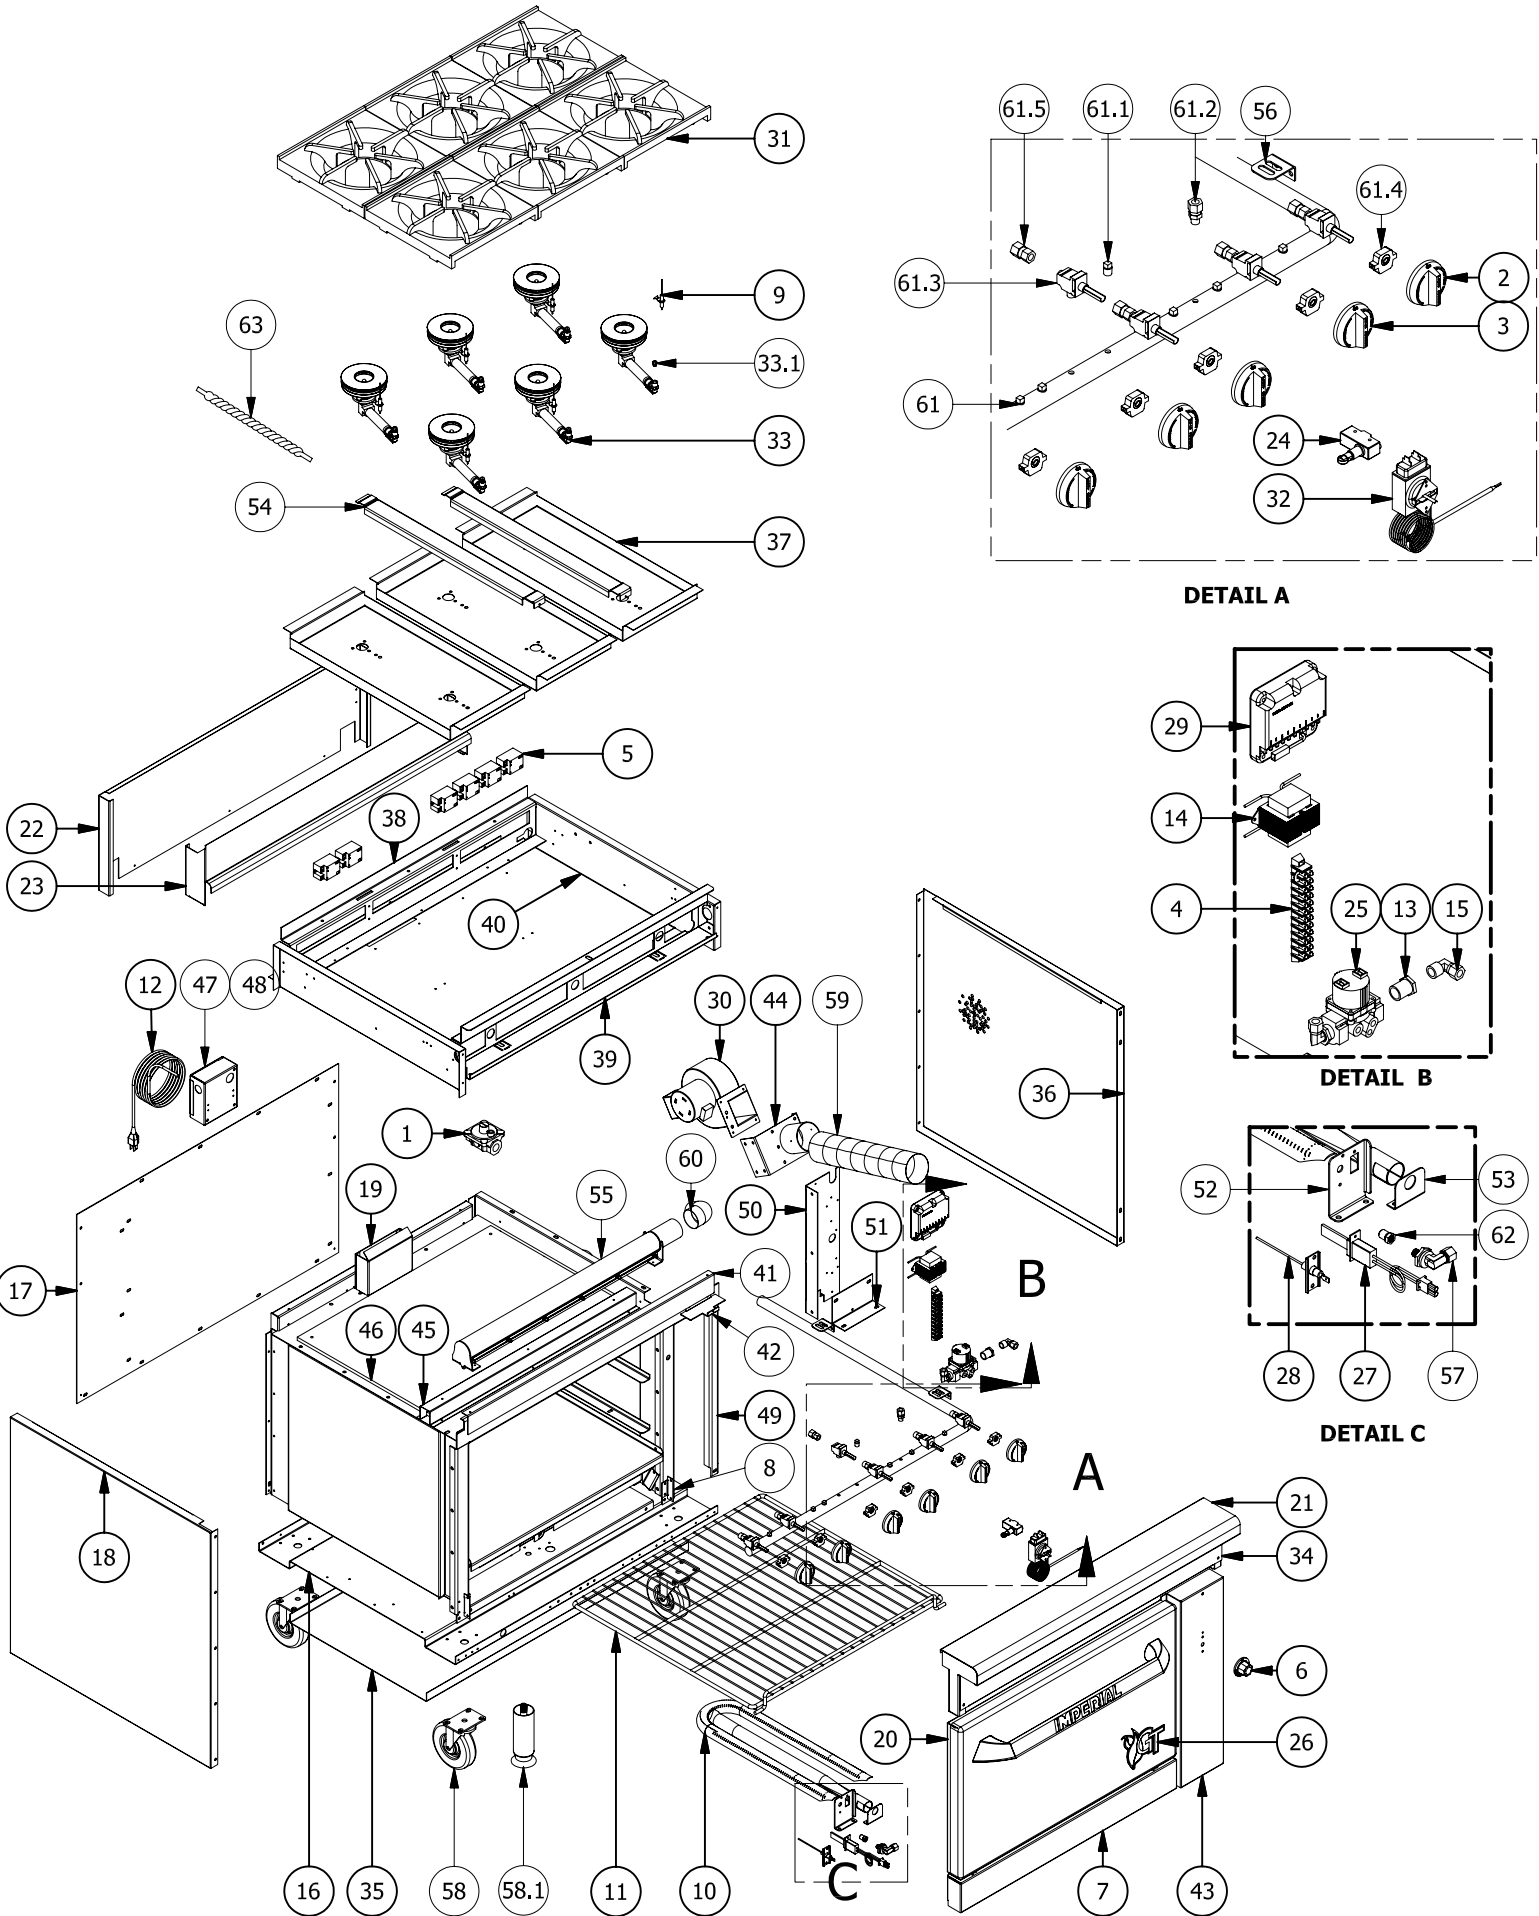

GREEN TECH SERIES

IGT Green Tech Series

ITEM NO	DESCRIPTION	PART #	36"
1	GAS PRESSURE REGULATOR 3/4", (NATURAL GAS) FOR ALL	1050	1
	GAS PRESSURE REGULATOR 3/4", (PROPANE GAS) FOR ALL	1051	1
2	FRONT KNOB FOR AN IDR	1112	3
3	REAR KNOB FOR AN IDR	1113	3
4	ICV/TERMINAL BLOCKW/J7140 POS. 1 & 2	1136	1
5	IDR-SPARK IGNITOR-120 VAC, 50-60 HZ, 3 MA.	1140	6
6	THERMOSTAT KNOB	1161	1
7	36" KICK PLATE	20143	1
8	KICK PLATE BRACKET	20144	2
9	ELECTRODE FOR CE UNITS	2083	6
10	MANUAL GRIDDLE BURNER U SHAPE	2099	1
11	IR-OVEN RACK 26 3/8 X 25	2130	1
12	POWER CORD	30071	1
13	1/2 X 3/8 HEX BUSHING	30174	2
14	ICVG/IFSC-TRANSFORMER(24V,1.67 AMP,40VA)	3029-1	1
15	3/8 C X MIPL 3/8 90 DEGREE MALE ELBOW BRASS	30294	2
16	36" BASE PANEL	31577	1
17	36" BACK PANEL	31586	1
18	SIDE PANEL L/H	31617	1
19	IR-24 FLUE BOX ASSEMBLY	31627	1
20	IR-6-DOOR ASSY.	31632	1
	IR DOOR HANDLE BRACKET (RIGHT SIDE)	36101	1
	IR DOOR HANDLE BRACKET (LEFT SIDE)	36102	1
21	IR-36 LANDING LEDGE ASSY.	31641	1
22	36" STUB BACK	31651	1
23	36" STUB FRONT	31656	1
24	IR-C MICRO SNAP ACTION ROLLER SWITCH	35717	1
25	ICVG SOLENOIDE VALVE 24V	36240	1
26	GREEN TECH LOGO	36979	1
27	OUTBACK IHR HOT SURFACE IGNITOR	37066	1
28	ICVPE PROBE	37067	1
29	IHR IGNITION MODULE	37072	1
30	IGT BLOWER MOTOR 115V	37086	1
31	GREEN TECH TOP GRATE (12" X 12")	37087	6
32	ITGE-THERMOSTAT	37088	1
33	IGT-BURNER	37095	6
33.1	IGT-TOP BURNER ORIFICE (LP)	36110-140	6
	IGT-TOP BURNER ORIFICE (NG)	36110-218	6
34	IGT-36" VALVE COVER	37126	1
35	IGT-LOWER INSULATION COVER	37127	1
36	IGT-SIDE PANEL R/H	37130	1
37	DRIP PAN	37131	3
38	36" REAR SUPPORT	37132	1
39	36" FRONT SUPPORT	37133	1
40	IGT- 36" BURNER BOX	37134	1
41	FRONT SHIELD	37135	1
42	CONTROL PANEL BRACKET	37139	1
43	IGT-CONTROL PANEL R/H	37140	1
44	BLOWER SUPPORT ASSEMBLY	37144	1
45	BURNER BOX SUPPORT BRACKET	37145	1
46	HEAT DEFLECTOR PLATE	37146	1
47	TERMINAL BLOCK	37149	1
48	TERMINAL BLOCK COVER	37150	1
49	ITG-UPPER FRAME	37152	1
50	COMPONENT MOUNTING PLATE	37155	1
51	GAS SOLENOID BRACKET	37156	1
52	OVEN IGNITOR BRACKET	37158	1
53	ORIFICE BRACKET	37160	1
54	TOP GRATE SUPPORT	37162	2
55	AIR KNIFE ASSEMBLY	37179	1
56	MANIFOLD BRACKET	37180	2