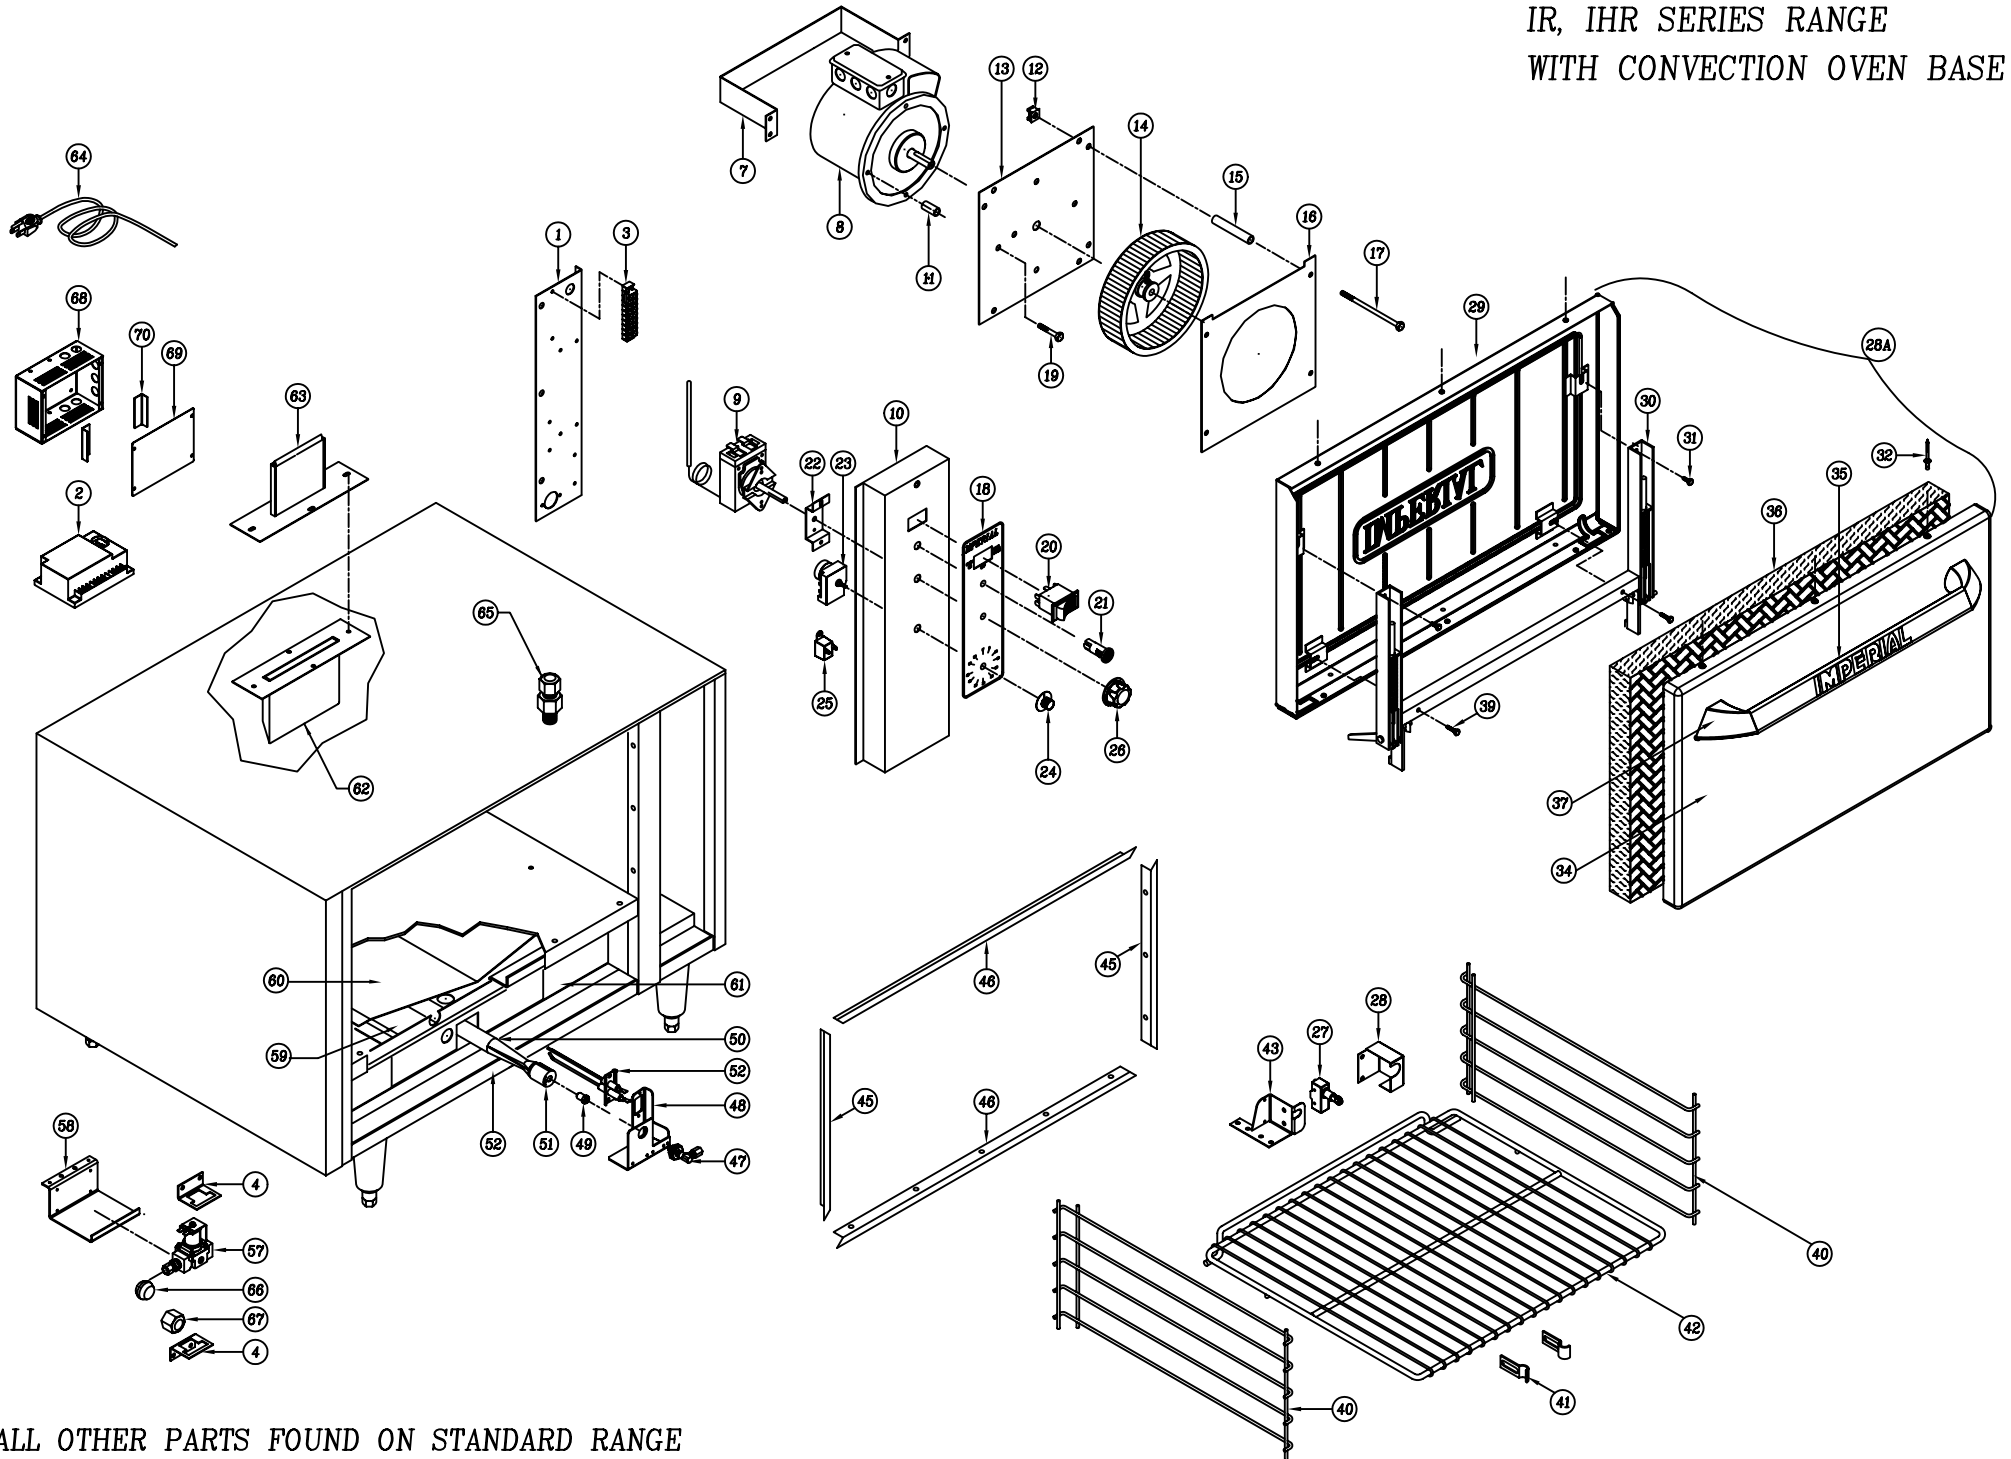

IR, IHR SERIES RANGE
WITH CONVECTION OVEN BASE

ALL OTHER PARTS FOUND ON STANDARD RANGE

IR/IHR-Diamond Series Ranges with Convection Oven Base

ITEM NO	DESCRIPTION	PART #	36"	48"	60"	72"
1	Control Bracket	20270	1	1	2	2
2	Ignition Control Module	35682	1	1	2	2
**	Ignition cable (part # comes with 4 cables)	35771	1	1	2	2
3	Terminal Block	1136	1			2
4	Solenoid Bracket	20271	2	2	4	4
5	Straight Fitting	2995	2	2	4	4
7	Motor Guard	35341	1	1	2	2
8	Motor 115V	1165-115	1	1	2	2
	Motor 220V	1165-220	1	1	2	2
9	Thermostat	1160	1	1	2	2
10	Control Panel - (R/H) Side	20290	1	1	2	2
	Control Panel - (L/H) Side	20291	1	1	2	2
11	Spacer 1/2"	30396	4	4	8	8
12	Self Retaining Nut	30378	4	4	8	8
13	Motor Mounting Plate Assembly	20273	1	1	2	2
14	Squirrel Cage	1166	1	1	2	2
15	Spacer 3"	30397	4	4	8	8
16	Squirrel Cage Cover	20274	1	1	2	2
17	Bolt 5"	30342	4	4	8	8
18	Control Decal	34623	1	1	2	2
19	Bolt 1-3/4"	30318	4	4	8	8
20	Power Switch	1126	1	1	2	2
21	Indicator Light	1124	1	1	2	2
22	Thermostat Bracket	20275	1	1	2	2
23	Timer 115V 60Hz	32209	1	1	2	2
24	Timer Knob	1171	1	1	2	2
25	Buzzer 120 V	33496	1	1	2	2
	Buzzer 220V	33496-230	1	1	2	2
26	Knob for IR Convection Oven	36329	1	1	2	2
	Knob for IHR Convection Oven	36326	1	1	2	2
27	Micro Snap Action Roller Switch	35717	1	1	2	2
28	Door Switch Cover R/H	35639	1	1	2	2
	Door Switch Cover L/H	35640	1	1	2	2
28A	Door Assembly	20285	1	1	2	2
	ASSEMBLY CONSISTS OF NEXT 11 ITEMS					
29	IR Door Liner - Porcelainized	21063	1	1	2	2
	IHR Door Liner	36597	1			
30	Door Closing Mechanism	20161	1	1	2	2
31	Bolt 1/2"	30302	4	4	8	8
32	Door Rivets - S/S (bag of 10)	1070-SK	6	6	12	12
34	IR Door Cover - S/S	20151	1	1	2	2
	IHR Door Cover - S/S	36598	1			
***	Kick Plate	20143	1	1	2	2
35	IR Oven Door Handle - S/S	36100	1	1	2	2
	IHR Oven Door Handle - S/S	36853	1			
	IHR Oven Handle Name Plate	36855	1			
36	Door Insulation	8040-1	1	1	2	2
37	IR Door Handle Bracket (Right Side)	36101	1	1	2	2
	IR Door Handle Bracket (Left Side)	36102	1	1	2	2
	IHR Door Handle Bracket (Right or Left Side)	36854	2