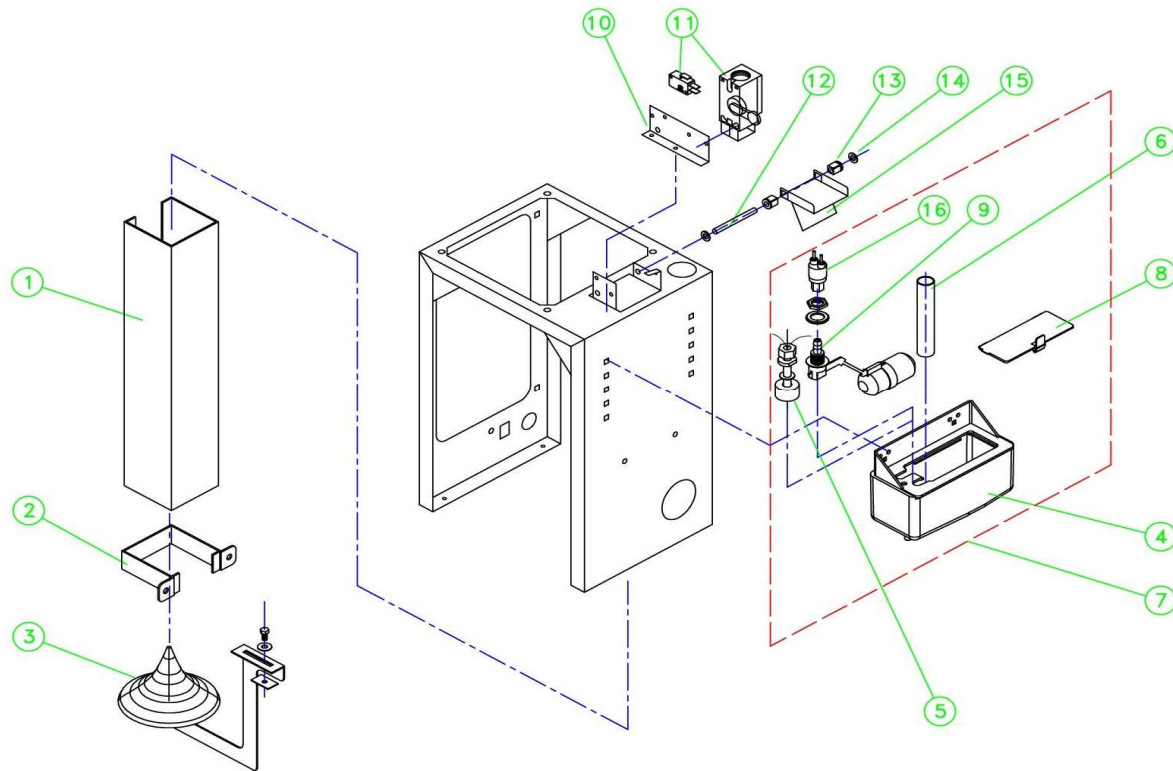

**IQ1300R**

---

**ITV**  
ICE makers

DESPIECE / REPUESTOS  
EXPLODED VIEW / SPARE PARTS  
EXPLOSIONSZEICHNUNG / ERSATZTEILE  
VUE ÉCLATÉE / PIÈCES DÉTACHÉES  
ESPLOSO / RICAMBI

---

**ITV** | ICE makers **SERVICE** 

# CABINET

IQ1300R

NAME		
1	BASE	3413
2	COVERING	3416
3	ELECTRICAL BOX COVER	2903
4	PLASTIC COVER	1479
5	CONNECTIONS SUPPORT	3415
6	REAR COVER	3417
7	TOP COVER	3419
8	CLIP	312

	NAME	
1	ICE DELIVERY CHUTE	2444
2	FLANGE	2447
3	DISPERSION CONE	7228
4	WATER BIN	6036A
5	WATER LEVEL PROBE	5423
6	OVERFLOW TUBE	2505
7	COMPLETE WATER BIN	5231A
8	TOP PANEL BIN	1968
9	VERTICAL FLOAT VALVE	5340
10	STOP MICRO SUPPORT	2863
11	STOP MICRO	2517
	STOP MICRO (old units)	2562
12	SHAFT	2514
13	DOOR BUSHING	171
14	ARTICULATION JOINT	107
15	STOP BASCULE	2434
16	WATER LEVEL SWITCH	1120

# EVAPORATOR

**IQ1300R**

	NAME	
1	GEAR MOTOR 203-230V/60HZ/3PH	1301
2	4X13X5 WASHER	1850
3	12X30 SCREW	719
4	MOTOR SUPPORT	5366
5	UP BEARING	-
6	SEAL	-
7	55X67 WASHER	2662
8	AUGER	894
9	WASHER	1820
10	V-RING	2335
11	EVAPORATOR	7636
12	SCREW	2871
13	BOTTOM BEARING	162
14	O-RING	2484
15	SEAL	726
16	WASHER	2510
17	8X10 SCREW	2449
18	5X6 G65 SCREW	2595
19	EXPANSION VALVE	1035
20	SIGHT	336
21	SOLENOID VALVE	843
22	COIL	5173
23	KVP SUCTION VALVE	3411
24	FILTER	2560
25	1/2" VALVE	3398
26	3/8" VALVE	3397
*	COMPLETE EVAPORATOR KIT	7177

NAME		
1	ELECTRIC BOX	3422
2	PILTO SUPPORT	3423
3	CASE	6662
4	RED LIGHT	1457
5	ORANGE LIGHT	1458
6	MAIN SWITCH	2287
7	NUT	2347
8	TIMER	2471
9	CONNECTION POINT	5177
10	CONTACTOR	536A
11	BREAKER	4971
12	PHASE SEQUENCE RELAY	3210
13	SOLENOID TIMER	3424
14	CABLE OPENING	2520