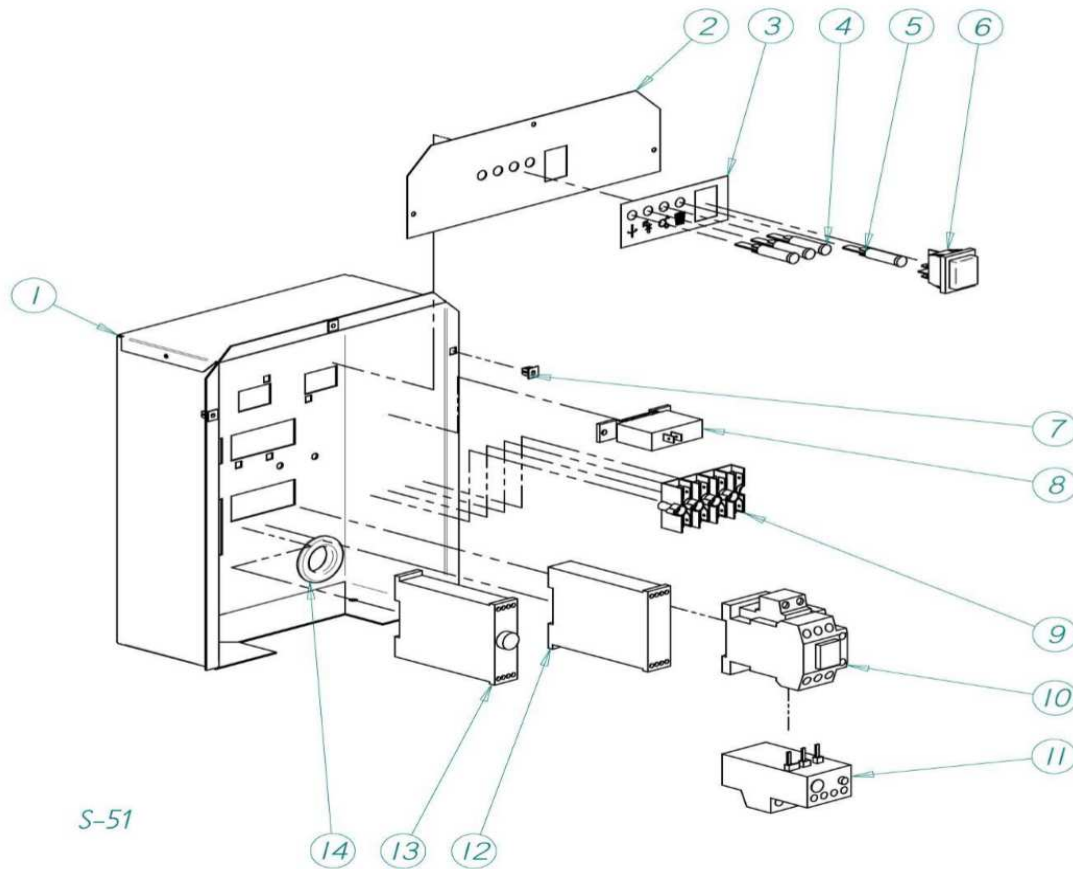

# CABINET

IQ1300R

NAME		
1	BASE	3413
2	COVERING	3416
3	ELECTRICAL BOX COVER	2903
4	PLASTIC COVER	1479
5	CONNECTIONS SUPPORT	3415
6	REAR COVER	3417
7	TOP COVER	3419
8	CLIP	312

	NAME	
1	ICE DELIVERY CHUTE	2444
2	FLANGE	2447
3	DISPERSION CONE	7228
4	WATER BIN	6036A
5	WATER LEVEL PROBE	5423
6	OVERFLOW TUBE	2505
7	COMPLETE WATER BIN	5231A
8	TOP PANEL BIN	1968
9	VERTICAL FLOAT VALVE	5340
10	STOP MICRO SUPPORT	2863
11	STOP MICRO	2517
	STOP MICRO (old units)	2562
12	SHAFT	2514
13	DOOR BUSHING	171
14	ARTICULATION JOINT	107
15	STOP BASCULE	2434
16	WATER LEVEL SWITCH	1120

# EVAPORATOR

**IQ1300R**

	NAME	
1	GEAR MOTOR 203-230V/60HZ/3PH	1301
2	4X13X5 WASHER	1850
3	12X30 SCREW	719
4	MOTOR SUPPORT	5366
5	UP BEARING	-
6	SEAL	-
7	55X67 WASHER	2662
8	AUGER	894
9	WASHER	1820
10	V-RING	2335
11	EVAPORATOR	7636
12	SCREW	2871
13	BOTTOM BEARING	162
14	O-RING	2484
15	SEAL	726
16	WASHER	2510
17	8X10 SCREW	2449
18	5X6 G65 SCREW	2595
19	EXPANSION VALVE	1035
20	SIGHT	336
21	SOLENOID VALVE	843
22	COIL	5173
23	KVP SUCTION VALVE	3411
24	FILTER	2560
25	1/2" VALVE	3398
26	3/8" VALVE	3397
*	COMPLETE EVAPORATOR KIT	7177

NAME		
1	ELECTRIC BOX	3422
2	PILTO SUPPORT	3423
3	CASE	6662
4	RED LIGHT	1457
5	ORANGE LIGHT	1458
6	MAIN SWITCH	2287
7	NUT	2347
8	TIMER	2471
9	CONNECTION POINT	5177
10	CONTACTOR	536A
11	BREAKER	4971
12	PHASE SEQUENCE RELAY	3210
13	SOLENOID TIMER	3424
14	CABLE OPENING	2520