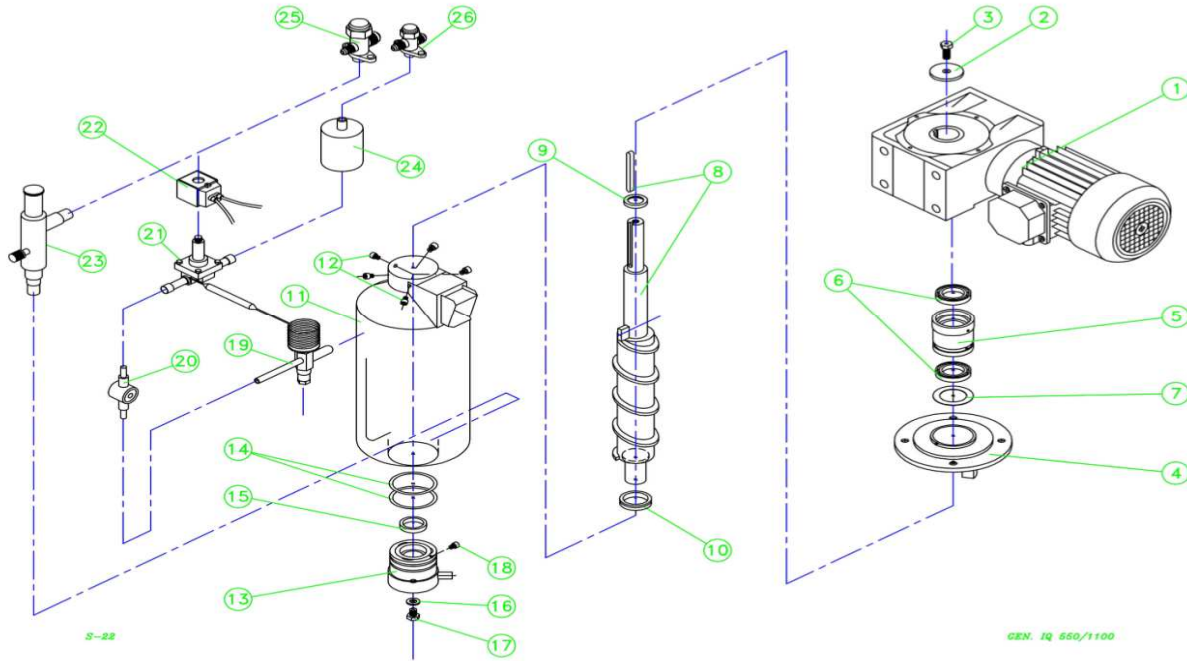

# CABINET

IQ1300R

NAME		
1	BASE	3413
2	COVERING	3416
3	ELECTRICAL BOX COVER	2903
4	PLASTIC COVER	1479
5	CONNECTIONS SUPPORT	3415
6	REAR COVER	3417
7	TOP COVER	3419
8	CLIP	312

	NAME	
1	ICE DELIVERY CHUTE	2444
2	FLANGE	2447
3	DISPERSION CONE	7228
4	WATER BIN	6036A
5	WATER LEVEL PROBE	5423
6	OVERFLOW TUBE	2505
7	COMPLETE WATER BIN	5231A
8	TOP PANEL BIN	1968
9	VERTICAL FLOAT VALVE	5340
10	STOP MICRO SUPPORT	2863
11	STOP MICRO	2517
	STOP MICRO (old units)	2562
12	SHAFT	2514
13	DOOR BUSHING	171
14	ARTICULATION JOINT	107
15	STOP BASCULE	2434
16	WATER LEVEL SWITCH	1120

# EVAPORATOR

**IQ1300R**

	NAME	
1	GEAR MOTOR 203-230V/60HZ/3PH	1301
2	4X13X5 WASHER	1850
3	12X30 SCREW	719
4	MOTOR SUPPORT	5366
5	UP BEARING	-
6	SEAL	-
7	55X67 WASHER	2662
8	AUGER	894
9	WASHER	1820
10	V-RING	2335
11	EVAPORATOR	7636
12	SCREW	2871
13	BOTTOM BEARING	162
14	O-RING	2484
15	SEAL	726
16	WASHER	2510
17	8X10 SCREW	2449
18	5X6 G65 SCREW	2595
19	EXPANSION VALVE	1035
20	SIGHT	336
21	SOLENOID VALVE	843
22	COIL	5173
23	KVP SUCTION VALVE	3411
24	FILTER	2560
25	1/2" VALVE	3398
26	3/8" VALVE	3397
*	COMPLETE EVAPORATOR KIT	7177

NAME		
1	ELECTRIC BOX	3422
2	PILTO SUPPORT	3423
3	CASE	6662
4	RED LIGHT	1457
5	ORANGE LIGHT	1458
6	MAIN SWITCH	2287
7	NUT	2347
8	TIMER	2471
9	CONNECTION POINT	5177
10	CONTACTOR	536A
11	BREAKER	4971
12	PHASE SEQUENCE RELAY	3210
13	SOLENOID TIMER	3424
14	CABLE OPENING	2520