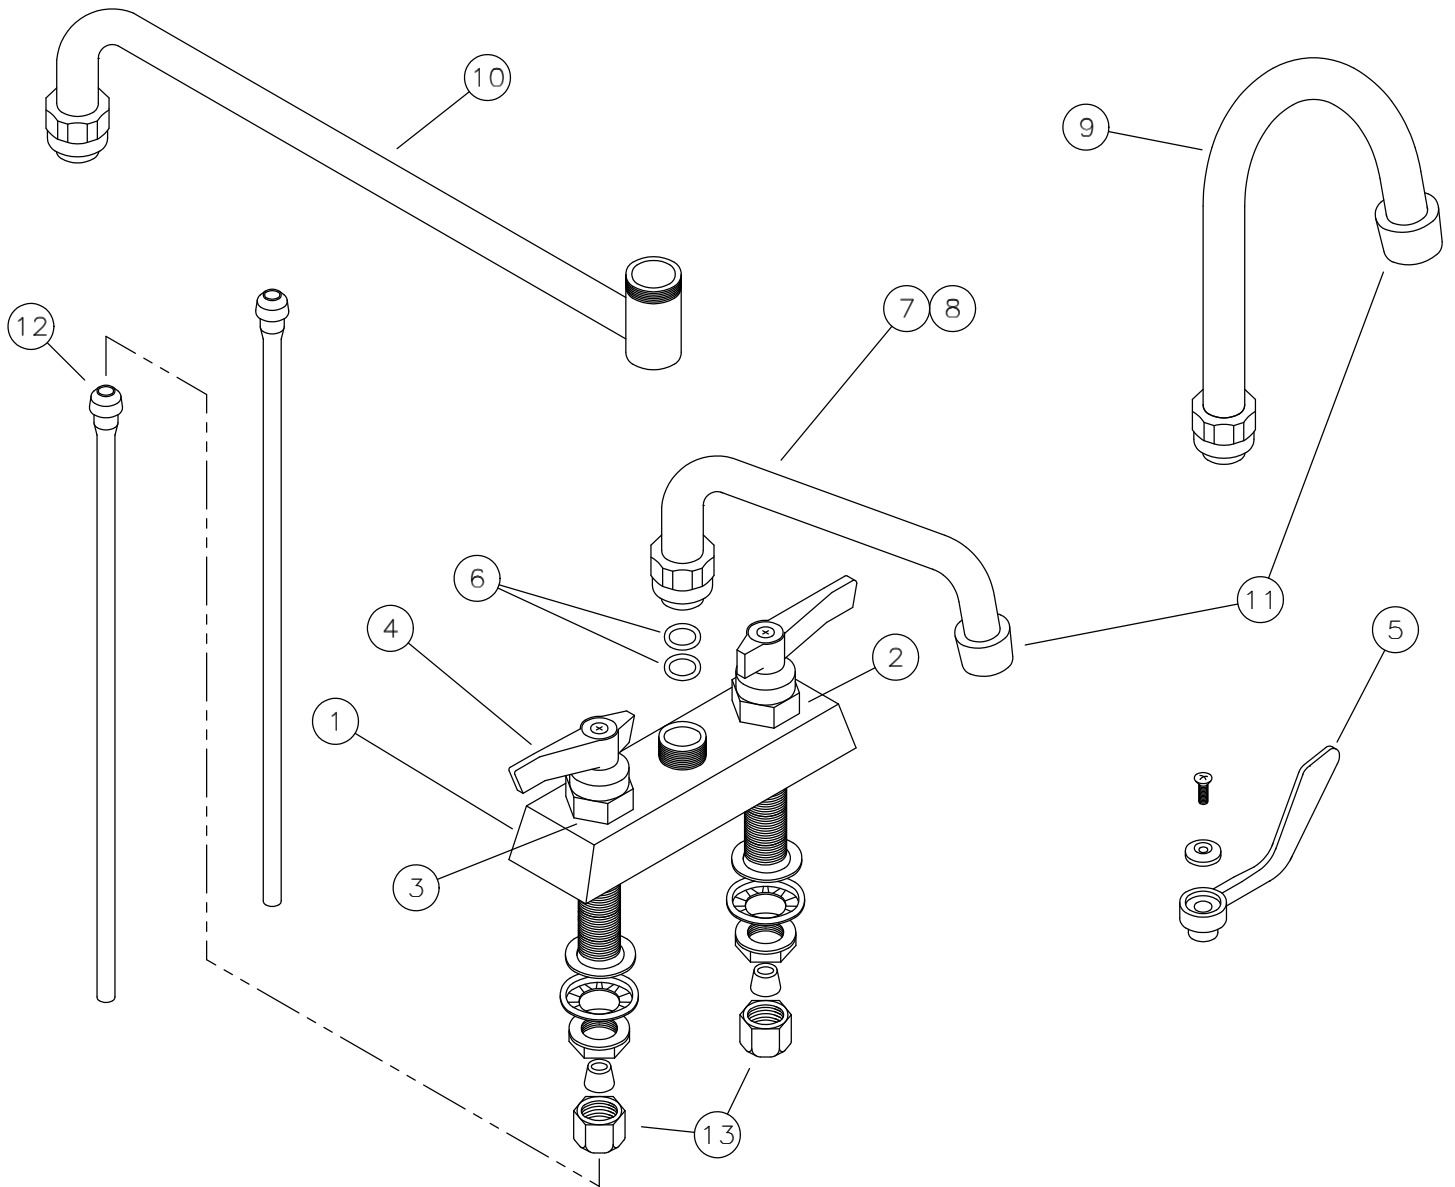

926 SERIES FAUCET PARTS LIST
 LOW LEAD SERIES
 CALIFORNIA AB1953
 VERMONT S-152

CERTIFIED TO ANSI/NSF-61
 SECTION 9, ANNEX G

LOW LEAD SERIES

ITEM	PART NO.	DESCRIPTION	ITEM	PART NO.	DESCRIPTION
1	927X-LF	Faucet (Less Spout)	8	40137-10LF	Spout Assembly 10"Long
2	43704C-LF	Cold Valve Assembly	9	43690-LF	Goose Neck Spout
3	43704H-LF	Hot Valve Assembly	10	40138-LF	Spout Extension 12"Long
4	43706	Handles(Blade Type Set)	11	43688	Aerator
5	43705	Handles(Wrist Blade Set)	12	43385	3/8"X30" Basin Tube Set
6	43689	"O"-Ring (2-per spout)	13	820-10	Coupling Nut
7	40137-6LF	Spout Assembly 6"Long			