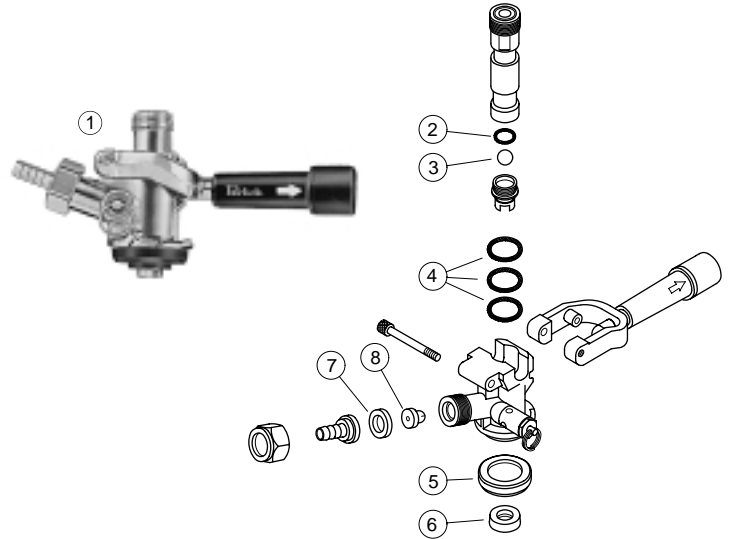

# Replacement Parts – Single Keg Dispensers

MODEL NOS. Serial Numbers above 500,000		DP1KP	DS1KP
Item	Description	Part #'s	
1	Compressor for R134a	C22650	C22650
2	Condenser fan motor	C15240A	C15240A
3	Condenser fan motor bracket	61289-1	61289-1
4	Condenser fan blade	C6914	C6914
5	Condenser fan pan	62209-1	62209-1
6	Rear panel	62133-1	62133-1
7	Back panel partition	62131-1	62131-1
8	Condenser assembly	C18634A	C18634A
9	Condenser panel	62132-1	62132-1
10	Evaporator fan guard	C25400A1	25400A1
11	Evaporator fan blade - 5½"	C14649	C14649
12	Evaporator fan motor	C15239A	15239A
13	Evaporator assembly - complete	62212A	62212A
14	Top assembly	62221	62221
15	Glass rack	C17965-1	C17965-1
16	Waste bottle holder	C24391-1*	C24391-1*
17	½" Plastic winged washer	C31990*	C31990*
18	Drain elbow (underbar only)	57752-1	57752-1
19	Plastic waste bottle	C24392*	C24392*
20	Temperature control parts kit	57360	57360
21	Air shut off line assembly	C4168A	C4168A
22	Air-duct hose assembly kit	57852	57852
23	Air duct	61158-1	61158-1
24	Right hinged door assembly	64357SRBL	64357SRBL
	Left hinged door assembly	64357SLBL	64357SLBL
25	Door hinge kit, right	63407R	63407R
	Door hinge kit, left	63407L	63407L
26	Magnetic door gasket	62085-1	62085-1
27	Door sill	60944-1	60944-1
28	3" swivel caster	C22331	C2233-1
29	3" rigid caster	C22332	C22332
30	Single faucet draft arm	63251	63251
<b>Parts Not Shown on Drawing</b>			
	Wiring harness	61346-1	61346-1
	Door lock with keys	57851	57851
	Drain line hose kit (underbar only)	57854	57854

## For Single Valve Keg Coupler (Series D)

Item No.	Part No.	Description
1	26000D	Single valve keg coupler
2	C14316	"O" ring
3	31080-2P	Ball check
4	31089-2P	"O" ring (3 per assembly)
5	31088-2P	Bottom seal washer
6	31087-2P	Probe washer domestic
7	157R2P	Coupling Gasket
8	23682-2P	Check valve

## Miscellaneous

Part No.	Description
157L2P	Beer line connector gasket
57F2P	CO <sub>2</sub> tank washer
1392R	Red air hose
529	Beer hose
2928D	Twin gauge CO <sub>2</sub> regulator