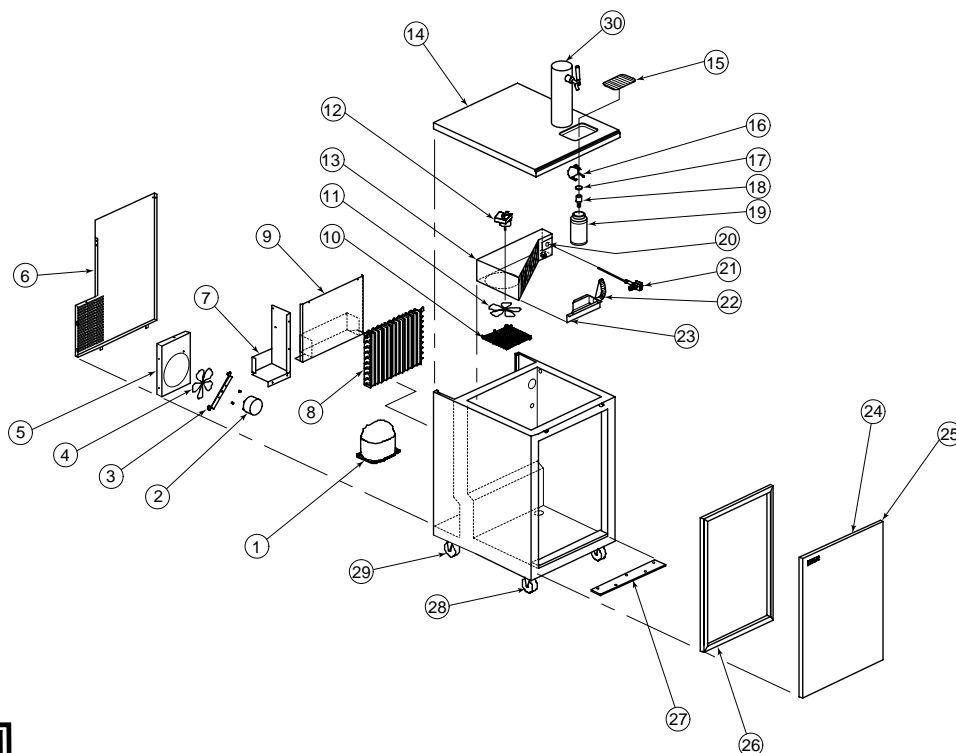

*For portable units only.

Perlick is committed to continuous improvement. Therefore, we reserve the right to change specifications without prior notice.