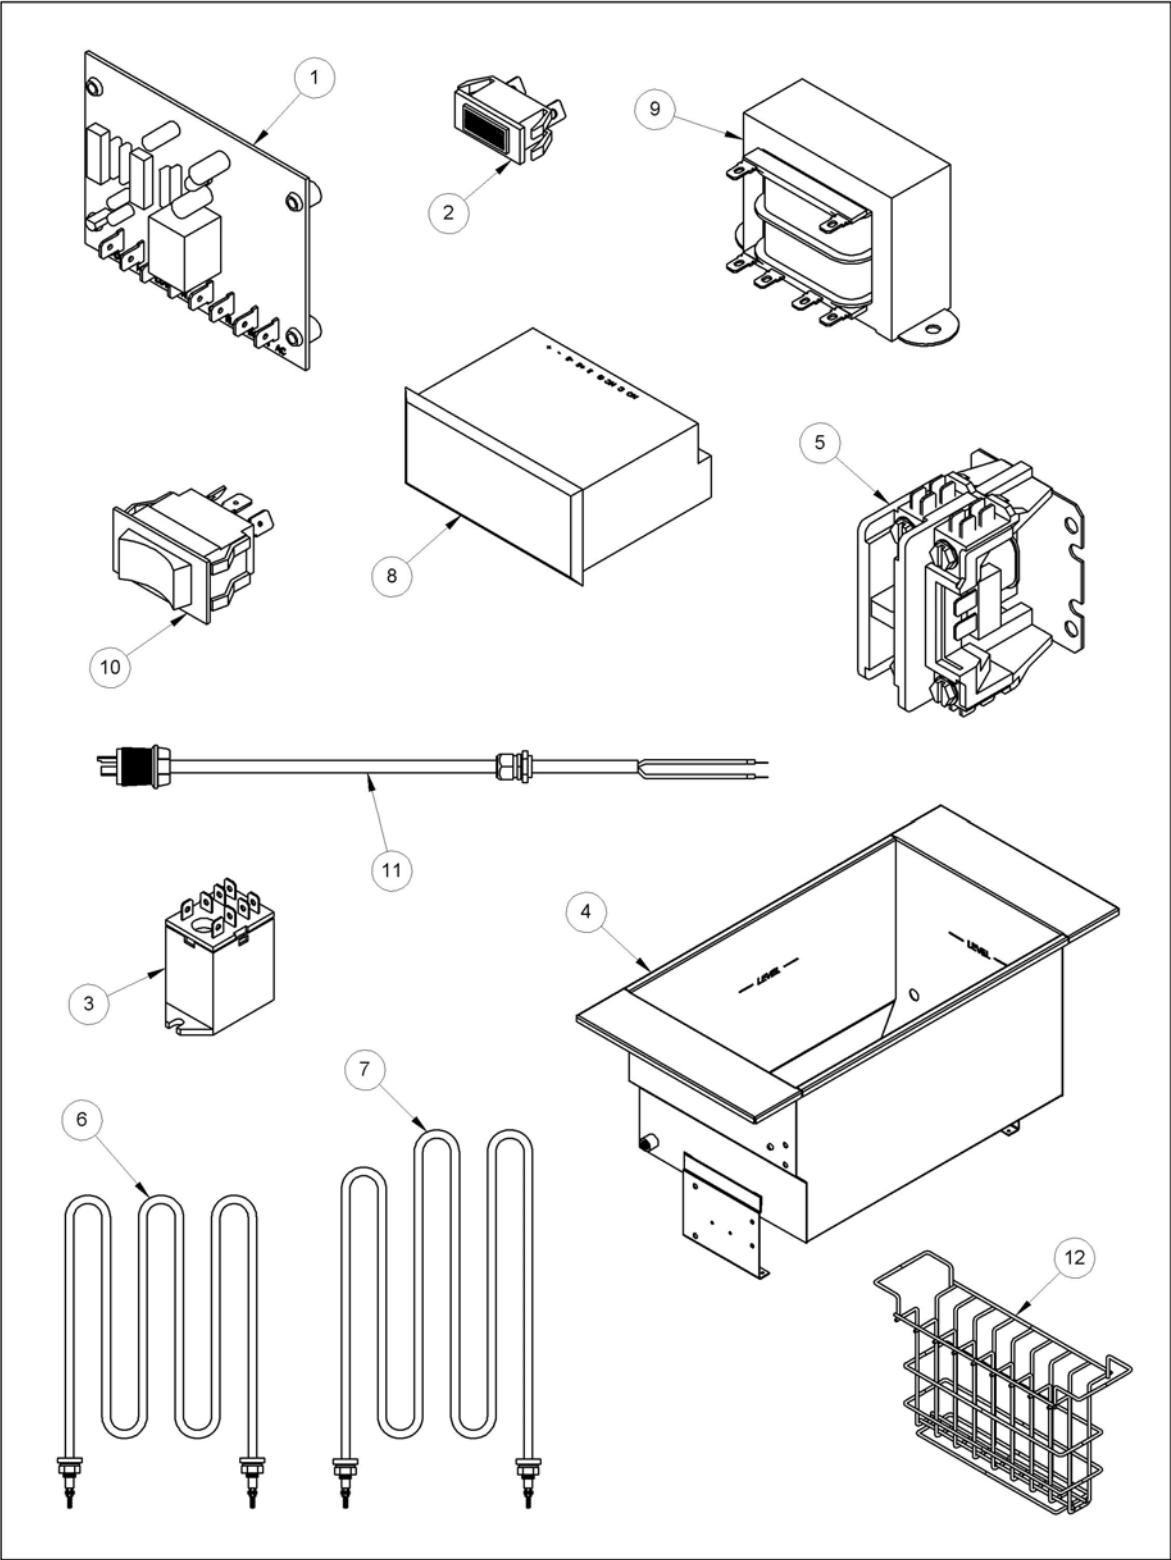

## Exploded Parts Manual CRTE

**PARTS**

## PARTS LIST

Item	Part No.	Description	Digital	Solid State
1	<a href="#">60087202</a>	Control, Liquid Level 24VAC	X	X
2	<a href="#">P5045044</a>	Lamp, 28V Amber Rectangle	X	X
	<a href="#">P5045040</a>	Lamp, 28V Red Rectangle		X
3	<a href="#">P5046688</a>	Relay, 24VAC SPDT	X	X
4	B3323301	Tank, Weldment CRTE	X	X
5	<a href="#">60131201</a>	Contact, 24V, 1 Pole 30A	X	X
6	<a href="#">P5046965</a>	Element, Tubular 6KW 208V	Varies	
	<a href="#">P5046968</a>	Element, Tubular 6KW 240V		
7	<a href="#">50008301</a>	Element, Tubular 6KW 208V "New Style"		
	<a href="#">50008302</a>	Element, Tubular 6KW 240V "New Style"		
8	<a href="#">60089502</a>	Control, Thermostat Digital 24V 180F Green	X	
NS	<a href="#">60171201</a>	Control, Thermostat Solid State 140-200F		X
NS	<a href="#">PP10704</a>	Probe, Temperature CPI "Digital"	X	
NS	P8905-15	Probe, Temperature "Solid State"		X
NS	<a href="#">60128601</a>	Switch, High Temperature Limit	X	X
9	<a href="#">PP10210</a>	Transformer, 40VA 120/208/240V TO 24V	X	X
10	<a href="#">PP10559</a>	Switch, Rocker DPDT 0-1-(1)	X	X
11	<a href="#">60129101</a>	Cord, 30A Twist Lock Plug, NEMA-L6-30P	Varies	
	<a href="#">60129102</a>	Cord, 30A Sleeved Twist Lock Plug, NEMA-L6-30P		
	<a href="#">60129103</a>	Cord, 30A Angle Plug, NEMA-L6-30P		
	<a href="#">60129104</a>	Cord, 30A Pin & Sleeve Plug, IEC 309-1 or IEC 309-2		
NS	<a href="#">60129001</a>	Drain Hose, Assembly CRTE 4 Foot	X	X
12	<a href="#">B4512001</a>	Rack, Soup	Varies	
NS	B3413501	Rack, 3 Product		