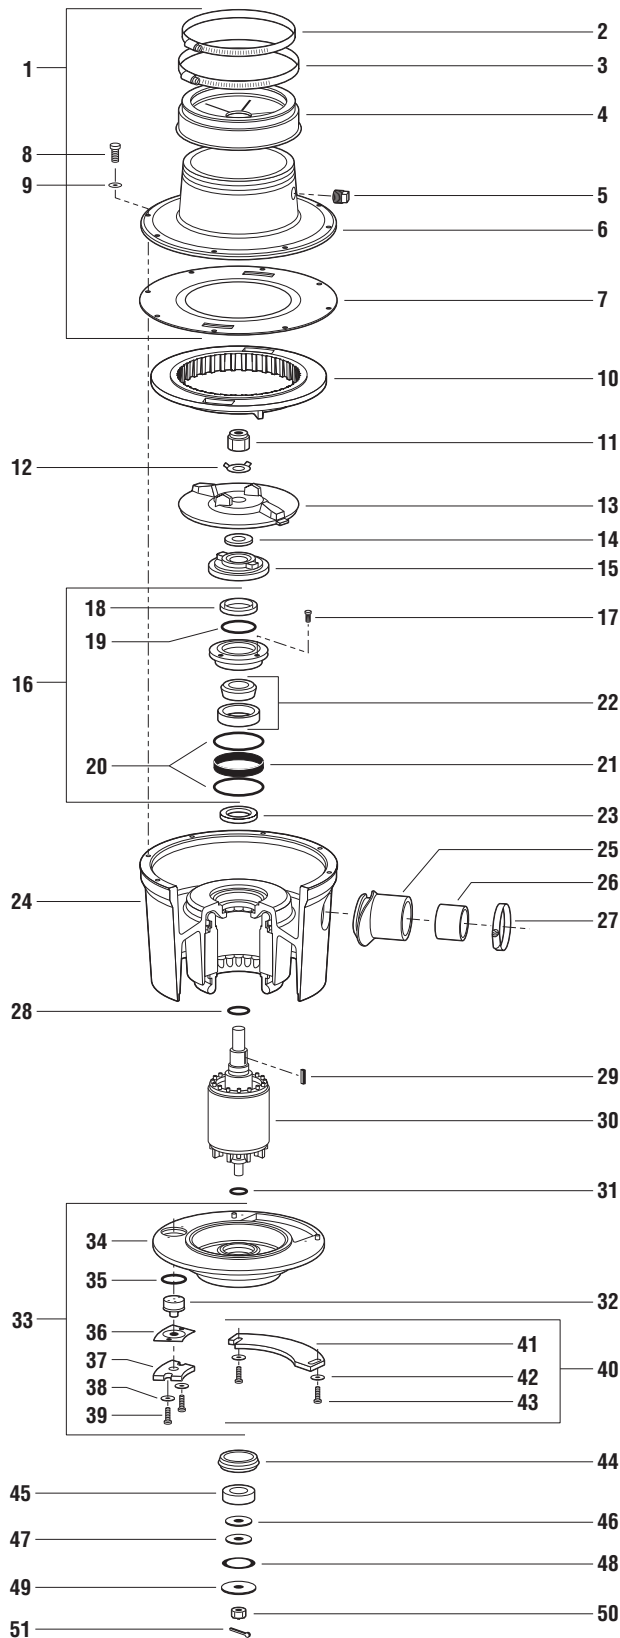

Salvajor Model 100 1 HP - 3 Phase

Series J Disposer Parts Breakdown *For Serial Numbers starting at: 17865*

NO.	PART NO.	DESCRIPTION
1	980131	TOP HOUSING ASSY (includes 2 thru 7)
2	M116	CLAMP
3	M128	CLAMP
4	2357A	HYCAR ADAPTOR
5	PL5	PLUG 1/2" PLASTIC
6	983010	TOP HOUSING
7	996045	CENTER GASKET (S)(C)
8	997022	SCREW 5/16-18 X 1" HHCAP
9	997123	WASHER FLAT 11/32 X 5/800 SS
10	8SWX	SHREDDER (C)
11	7814RN	ROTOR NUT (S)(C)
12	997092	LOCK WASHER (S)(C)
13	983015	FACE PLATE (C)
14	996025	ROTOR SHAFT GASKET (S)(C)
15	980132	ROTOR BASE (S)(C)
16	980007	TOP END BELL ASSY (S) (includes 17 thru 21)
17	997066	SCREW 10-32 X 5/8" (S)
18	S67350B	VARILIP SEAL (S)
19	995009	SPACER SEAL TEB (S)
20	12151	O-RING (S)
21	ANL79X15S	TOLERANCE RING (S)
22	985001	BEARING CUP/CONE TOP (S)
23	S67350	VARILIP SEAL (S)
24	MH21007	HOUSING W/STATOR 1HP 208-230/460V 3-PH
25	RDO	DRAIN OUTLET 2"
26	DI	DRAIN INSERT 2"
27	M40	CLAMP DISPOSER 2"
28	11026	O-RING (S)
29	31634	KEY 3/16 x 3/16 x 3/4" (S)
30	991106	MOTOR ROTOR 100-3
31	996020	O-RING (S)
32	KL1003	KLIXON
33	BEBA123G	BOTTOM END BELL ASSY (includes 34 thru 40)
34	983016	BOTTOM END BELL
35	123	KLIXON O-RING (S)
36	KLGG	KLIXON COVER GASKET
37	KLC	KLIXON COVER
38	997043	WASHER 10-32
39	997067	SCREW 10-32 X 3/4"
40	JBCA	JUNCTION BOX COVER ASSY (includes 41,42,43)
41	JBC	JUNCTION BOX COVER
42	997024	WASHER 3/4" OD 3/16" ID
43	997067	SCREW 10-32 X 3/4"
44	996023	BEB RUBBER ISOLATOR (S)
45	6205	BOTTOM BEARING (S)
46	987002	DRIVE WASHER (S)
47	996024	FRICTION WASHER (S)
48	987003	WAVE WASHER (S)
49	987001	RETAINING WASHER (S)
50	997050	CASTLE NUT (S)
51	997051	COTTER PIN (S)

SEAL AND CUTTING KITS

KSH123	Seal Kit (All Models)
KCJ1	Cutting Kit (Model 75-125)

(S) Designates Parts included in Seal Kit (C) Designates Parts included in Cutting Kit

SPECIFY VOLTAGE AND PHASE WHEN ORDERING