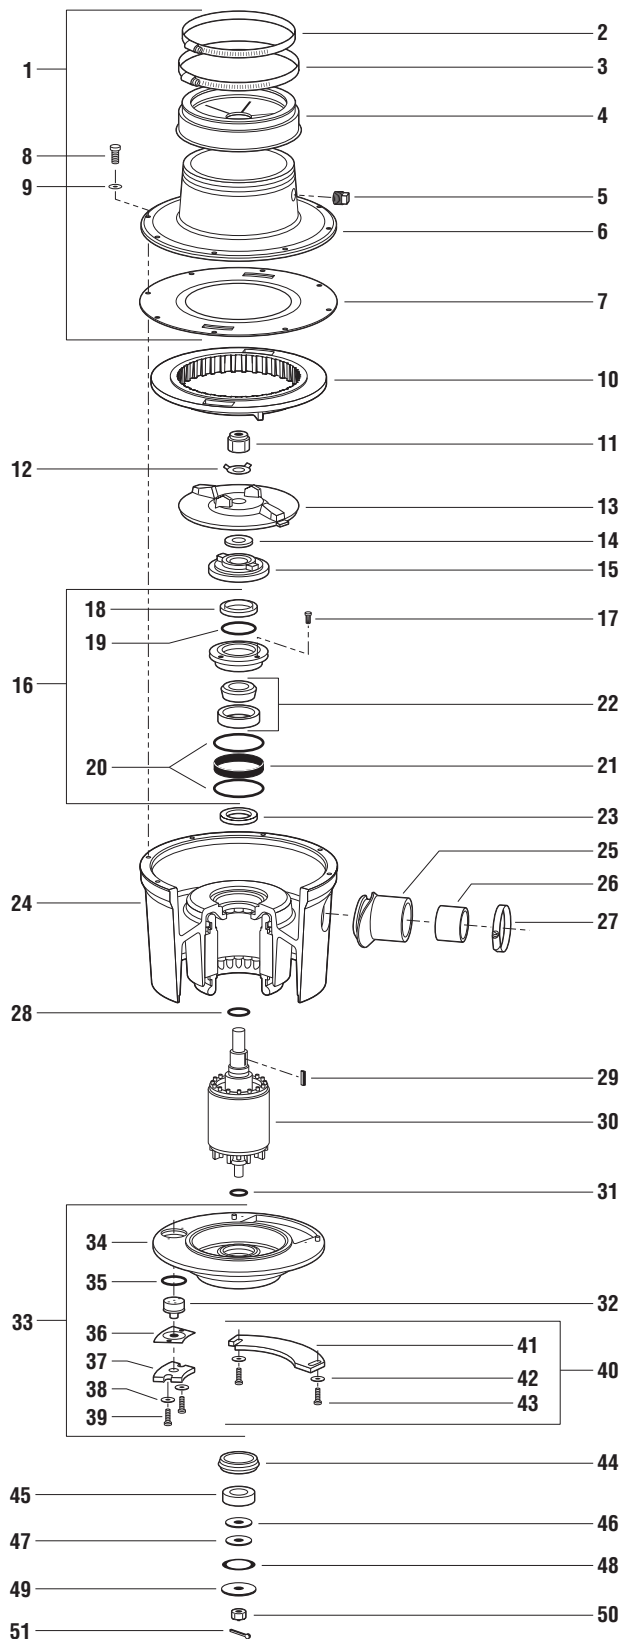

# Salvajor Model 125 1 1/4 HP - 3 Phase

## Series J Disposer Parts Breakdown *For Serial Numbers starting at: 123441*

NO.	PART NO.	DESCRIPTION
1	980131	TOP HOUSING ASSY (includes 2 thru 7)
2	M116	CLAMP
3	M128	CLAMP
4	2357A	HYCAR ADAPTOR
5	PL5	PLUG 1/2" PLASTIC
6	983010	TOP HOUSING
7	996045	CENTER GASKET (S)(C)
8	997022	SCREW 5/16-18 X 1" HHCAP
9	997123	WASHER FLAT 11/32 x 5/800 SS
10	8SWX	SHREDDER (C)
11	7814RN	ROTOR NUT (S)(C)
12	997092	LOCK WASHER (S)(C)
13	983015	FACE PLATE (C)
14	996025	ROTOR SHAFT GASKET (S)(C)
15	980132	ROTOR BASE (S)(C)
16	980007	TOP END BELL ASSY (S) (includes 17 thru 21)
17	997066	SCREW 10-32 X 5/8" (S)
18	S67350B	VARILIP SEAL (S)
19	995009	SPACER SEAL TEB (S)
20	12151	O-RING (S)
21	ANL79X15S	TOLERANCE RING (S)
22	985001	BEARING CUP/CONE TOP (S)
23	S67350	VARILIP SEAL (S)
24	MH21257	HOUSING W/STATOR 1-1/4HP 208-230/460V 3-PH
25	RDO	DRAIN OUTLET 2"
26	DI	DRAIN INSERT 2"
27	M40	CLAMP DISPOSER 2"
28	11026	O-RING (S)
29	31634	KEY 3/16 x 3/16 x 3/4" (S)
30	991106	MOTOR ROTOR 125-3
31	996020	O-RING (S)
32	KL1003	KLIXON
33	BEBA123G	BOTTOM END BELL ASSY (includes 34 thru 40)
34	983016	BOTTOM END BELL
35	123	KLIXON O-RING (S)
36	KLCG	KLIXON COVER GASKET
37	KLC	KLIXON COVER
38	997043	WASHER 10-32
39	997067	SCREW 10-32 X 3/4"
40	JBCA	JUNCTION BOX COVER ASSY (includes 41,42,43)
41	JBC	JUNCTION BOX COVER
42	997024	WASHER 3/4" OD 3/16" ID
43	997067	SCREW 10-32 X 3/4"
44	996023	BEB RUBBER ISOLATOR (S)
45	6205	BOTTOM BEARING (S)
46	987002	DRIVE WASHER (S)
47	996024	FRICTION WASHER (S)
48	987003	WAVE WASHER (S)
49	987001	RETAINING WASHER (S)
50	997050	CASTLE NUT (S)
51	997051	COTTER PIN (S)

### SEAL AND CUTTING KITS

KSH123	Seal Kit (All Models)
KCJ1	Cutting Kit (Model 75-125)

(S) Designates Parts included in Seal Kit (C) Designates Parts included in Cutting Kit

**SPECIFY VOLTAGE AND PHASE WHEN ORDERING**