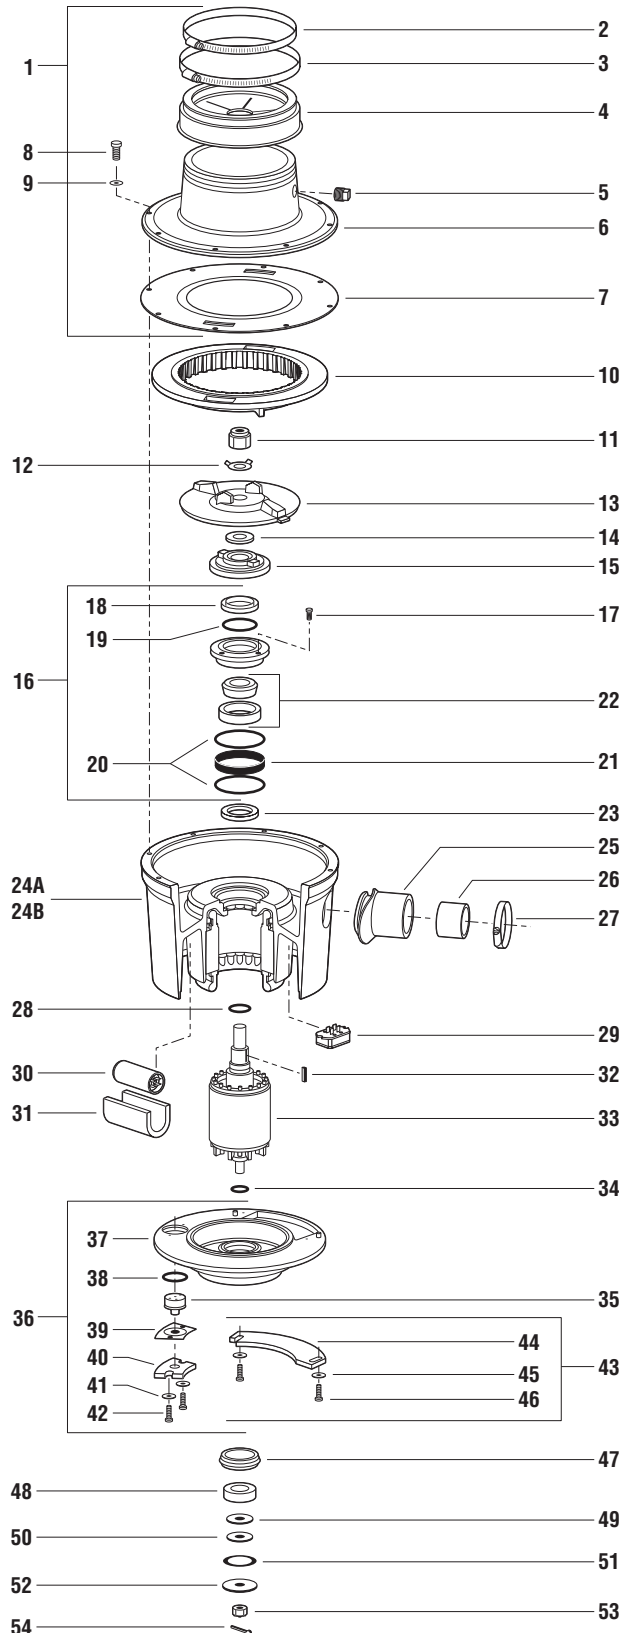

Salvajor Model 125

1 1/4 HP - 1 Phase

Series J Disposer Parts Breakdown

For Serial Numbers starting at:
115/230V - 122216 208V - 121185

NO.	PART NO.	DESCRIPTION
1	980131	TOP HOUSING ASSY (includes 2 thru 7)
2	M116	CLAMP
3	M128	CLAMP
4	2357A	HYCAR ADAPTOR
5	PL5	PLUG 1/2" PLASTIC
6	983010	TOP HOUSING
7	996045	CENTER GASKET (S)(C)
8	997022	SCREW 5/16-18 X 1" HHCAP
9	997123	WASHER FLAT 11/32 x 5/8OD SS
10	8SWX	SHREDDER (C)
11	7814RN	ROTOR NUT (S)(C)
12	997092	LOCK WASHER (S)(C)
13	983015	FACE PLATE (C)
14	996025	ROTOR SHAFT GASKET (S)(C)
15	980132	ROTOR BASE (S)(C)
16	980007	TOP END BELL ASSY (S) (includes 17 thru 21)
17	997066	SCREW 10-32 X 5/8" (S)
18	S67350B	VARILIP SEAL (S)
19	995009	SPACER SEAL TEB (S)
20	12151	O-RING (S)
21	ANL79X15S	TOLERANCE RING (S)
22	985001	BEARING CUP/CONE TOP (S)
23	S67350	VARILIP SEAL (S)
24A	MH21254	HOUSING W/STATOR 1-1/4HP 115/230V 1-PH
24B	MH21255	HOUSING W/STATOR 1-1/4HP 208V 1-PH
25	RDO	DRAIN OUTLET 2"
26	DI	DRAIN INSERT 2"
27	M40	CLAMP DISPOSER 2"
28	11026	O-RING (S)
29	994071	START SWITCH 1PH
30	994183	CAPACITOR
31	996055	CAPACITOR HOLDER
32	31634	KEY 3/16 x 3/16 x 3/4" (S)
33	991105	MOTOR ROTOR 125-1
34	996020	O-RING (S)
35	KL1001	KLIXON
36	BEBA123G	BOTTOM END BELL ASSY (includes 37 thru 43)
37	983016	BOTTOM END BELL
38	123	KLIXON O-RING (S)
39	KLCG	KLIXON COVER GASKET
40	KLC	KLIXON COVER
41	997043	WASHER 10-32
42	997067	SCREW 10-32 X 3/4"
43	JBCA	JUNCTION BOX COVER ASSY (includes 44,45,46)
44	JBC	JUNCTION BOX COVER
45	997024	WASHER 3/4" OD 3/16" ID
46	997067	SCREW 10-32 X 3/4"
47	996023	BEB RUBBER ISOLATOR (S)
48	6205	BOTTOM BEARING (S)
49	987002	DRIVE WASHER (S)
50	996024	FRICTION WASHER (S)
51	987003	WAVE WASHER (S)
52	987001	RETAINING WASHER (S)
53	997050	CASTLE NUT (S)
54	997051	COTTER PIN (S)