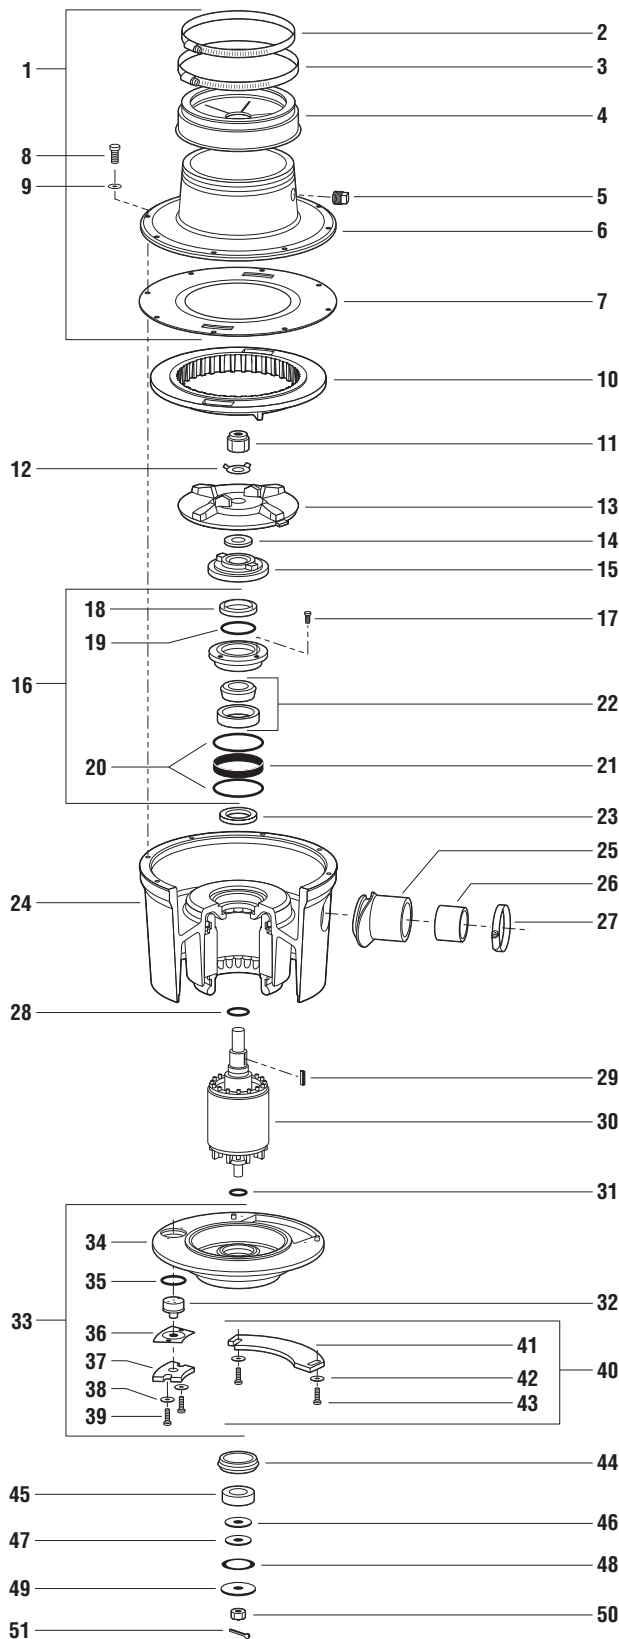

Salvajor Model 150 1½ HP - 3 Phase

Series J Disposer Parts Breakdown *For Serial Numbers starting at: 158243*

NO.	PART NO.	DESCRIPTION
1	980131	TOP HOUSING ASSY (includes 2 thru 7)
2	M116	CLAMP
3	M128	CLAMP
4	2357A	HYCAR ADAPTOR
5	PL5	PLUG 1/2" PLASTIC
6	983010	TOP HOUSING
7	996045	CENTER GASKET (S)(C)
8	997022	SCREW 5/16-18 X 1" HHCAP
9	997123	WASHER FLAT 11/32 X 5/800 SS
10	8SWX	SHREDDER (C)
11	7814RN	ROTOR NUT (S)(C)
12	997092	LOCK WASHER (S)(C)
13	983004	FACE PLATE (C)
14	996025	ROTOR SHAFT GASKET (S)(C)
15	980132	ROTOR BASE (S)(C)
16	980007	TOP END BELL ASSY (S) (includes 17 thru 21)
17	997066	SCREW 10-32 X 5/8" (S)
18	S67350B	VARILIP SEAL (S)
19	995009	SPACER SEAL TEB (S)
20	12151	O-RING (S)
21	ANL79X15S	TOLERANCE RING (S)
22	985001	BEARING CUP/CONE TOP (S)
23	S67350	VARILIP SEAL (S)
24	MH21507	HOUSING W/STATOR 1-1/2HP 208-230/460V 3-PH
25	RDO	DRAIN OUTLET 2"
26	DI	DRAIN INSERT 2"
27	M40	CLAMP DISPOSER 2"
28	11026	O-RING (S)
29	31634	KEY 3/16 x 3/16 x 3/4" (S)
30	991107	MOTOR ROTOR 150-3
31	996020	O-RING (S)
32	KL2003	KLIXON
33	BEBA123G	BOTTOM END BELL ASSY (includes 34 thru 40)
34	983016	BOTTOM END BELL
35	123	KLIXON O-RING (S)
36	KLGG	KLIXON COVER GASKET
37	KLC	KLIXON COVER
38	997043	WASHER 10-32
39	997067	SCREW 10-32 X 3/4"
40	JBCA	JUNCTION BOX COVER ASSY (includes 41,42,43)
41	JBC	JUNCTION BOX COVER
42	997024	WASHER 3/4" OD 3/16" ID
43	997067	SCREW 10-32 X 3/4"
44	996023	BEB RUBBER ISOLATOR (S)
45	6205	BOTTOM BEARING (S)
46	987002	DRIVE WASHER (S)
47	996024	FRICTION WASHER (S)
48	987003	WAVE WASHER (S)
49	987001	RETAINING WASHER (S)
50	997050	CASTLE NUT (S)
51	997051	COTTER PIN (S)

SEAL AND CUTTING KITS

KSH123	Seal Kit (All Models)
KCJ2	Cutting Kit (Model 150-200)

(S) Designates Parts included in Seal Kit (C) Designates Parts included in Cutting Kit

SPECIFY VOLTAGE AND PHASE WHEN ORDERING