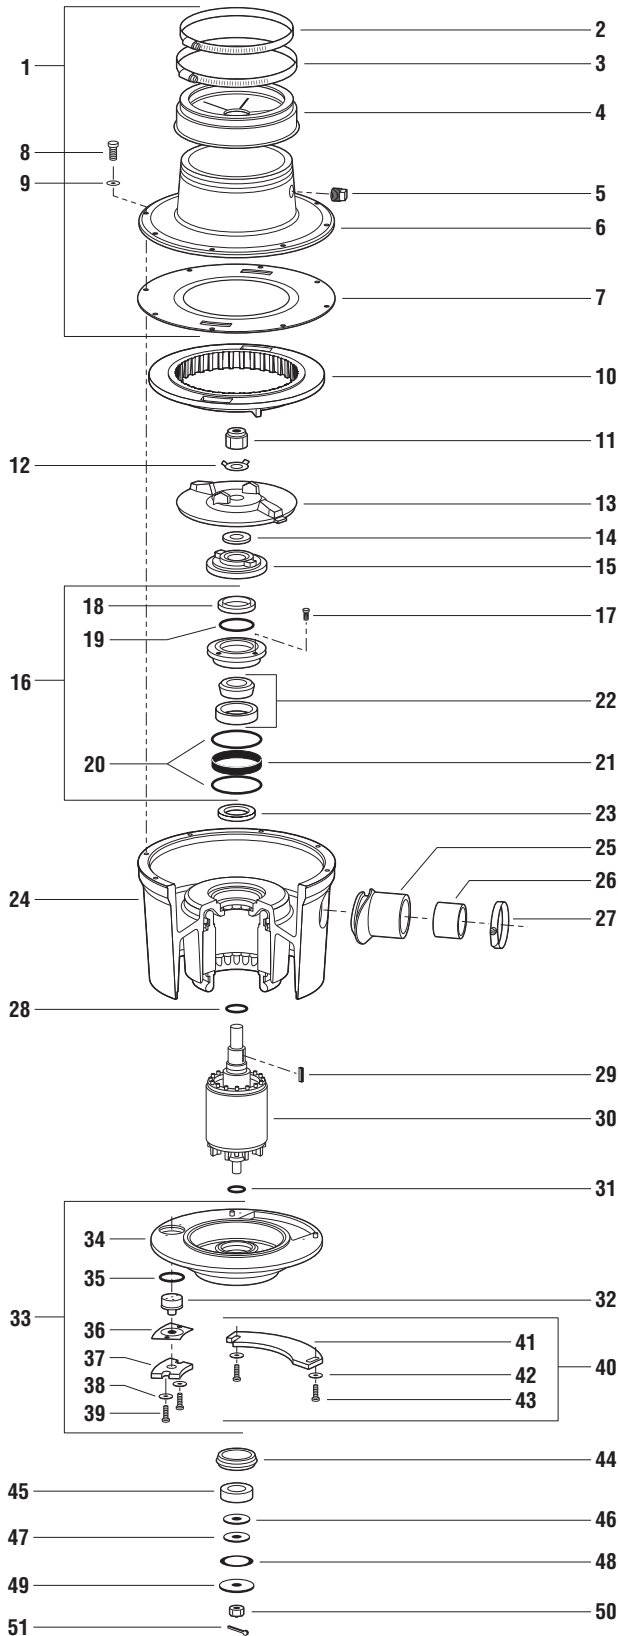

Salvajor Model 75

3/4 HP - 3 Phase

Series J Disposer Parts Breakdown *For Serial Numbers starting at: 74220*

NO.	PART NO.	DESCRIPTION
1	980131	TOP HOUSING ASSY (includes 2 thru 7)
2	M116	CLAMP
3	M128	CLAMP
4	2357A	HYCAR ADAPTOR
5	PL5	PLUG 1/2" PLASTIC
6	983010	TOP HOUSING
7	996045	CENTER GASKET (S)(C)
8	997022	SCREW 5/16-18 X 1" HHCAP
9	997123	WASHER FLAT 11/32 x 5/80D SS
10	8SWX	SHREDDER (C)
11	7814RN	ROTOR NUT (S)(C)
12	997092	LOCK WASHER (S)(C)
13	983015	FACE PLATE (C)
14	996025	ROTOR SHAFT GASKET (S)(C)
15	980132	ROTOR BASE (S)(C)
16	980007	TOP END BELL ASSY (S) (includes 17 thru 21)
17	997066	SCREW 10-32 X 5/8" (S)
18	S67350B	VARILIP SEAL (S)
19	995009	SPACER SEAL TEB (S)
20	12151	O-RING (S)
21	ANL79X15S	TOLERANCE RING (S)
22	985001	BEARING CUP/CONE TOP (S)
23	S67350	VARILIP SEAL (S)
24	MH20757	HOUSING W/STATOR 3/4HP 208-230/460V 3-PH
25	RDO	DRAIN OUTLET 2"
26	DI	DRAIN INSERT 2"
27	M40	CLAMP DISPOSER 2"
28	11026	O-RING (S)
29	31634	KEY 3/16 x 3/16 x 3/4" (S)
30	991106	MOTOR ROTOR 75-3
31	996020	O-RING (S)
32	KL1003	KLIXON
33	BEBA123G	BOTTOM END BELL ASSY (includes 34 thru 40)
34	983016	BOTTOM END BELL
35	123	KLIXON O-RING (S)
36	KLGG	KLIXON COVER GASKET
37	KLC	KLIXON COVER
38	997043	WASHER 10-32
39	997067	SCREW 10-32 X 3/4"
40	JBCA	JUNCTION BOX COVER ASSY (includes 41,42,43)
41	JBC	JUNCTION BOX COVER
42	997024	WASHER 3/4" OD 3/16" ID
43	997067	SCREW 10-32 X 3/4"
44	996023	BEB RUBBER ISOLATOR (S)
45	6205	BOTTOM BEARING (S)
46	987002	DRIVE WASHER (S)
47	996024	FRICTION WASHER (S)
48	987003	WAVE WASHER (S)
49	987001	RETAINING WASHER (S)
50	997050	CASTLE NUT (S)
51	997051	COTTER PIN (S)

SEAL AND CUTTING KITS

KSH123	Seal Kit (All Models)
KCJ1	Cutting Kit (Model 75-125)

(S) Designates Parts included in Seal Kit (C) Designates Parts included in Cutting Kit

SPECIFY VOLTAGE AND PHASE WHEN ORDERING