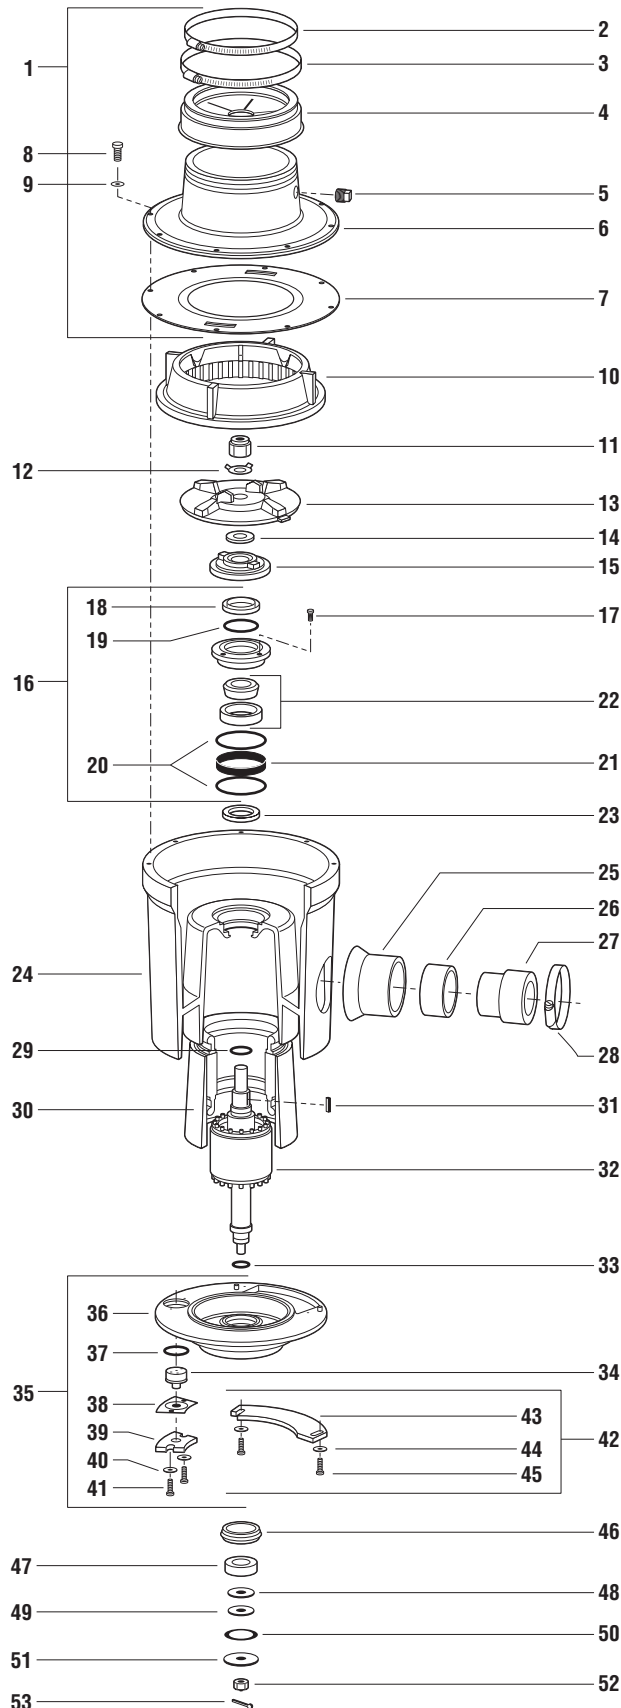

Salvajor Model 750 7½ HP - 3 Phase

Series H Disposer Parts Breakdown *For Serial Numbers starting at 5100*

NO.	PART NO.	DESCRIPTION
1	980131	TOP HOUSING ASSY (includes 2 thru 7)
2	M116	CLAMP
3	M128	CLAMP
4	2357A	HYCAR ADAPTOR
5	PL5	PLUG 1/2" PLASTIC
6	983010	TOP HOUSING
7	996045	CENTER GASKET (S)(C)
8	997022	SCREW 5/16-18 X 1" HHCAP
9	997123	WASHER FLAT 11/32 x 5/80D SS
10	10S	SHREDDER (C)
11	7814RN	ROTOR NUT (S)(C)
12	997092	LOCK WASHER (S)(C)
13	983007	FACE PLATE (C)
14	996025	ROTOR SHAFT GASKET (S)(C)
15	980132	ROTOR BASE (S)(C)
16	980007	TOP END BELL ASSY (S) (includes 17 thru 21)
17	997066	SCREW 10-32 X 5/8" (S)
18	S67350B	VARILIP SEAL (S)
19	995009	SPACER SEAL TEB (S)
20	12151	O-RING (S)
21	ANL79X15S	TOLERANCE RING (S)
22	985001	BEARING CUP/CONE TOP (S)
23	S67350	VARILIP SEAL (S)
24	MH3	MOTOR HOUSING 3"
25	996037	DRAIN OUTLET 3"
26	988015	DRAIN INSERT 3"
27	996038	DRAIN ADAPTOR 2"-3"
28	997131	CLAMP DISPOSER 3"
29	11026	O-RING (S)
30	750MHI	STATOR W/MOTOR HOUSING INSERT
31	997070	KEY 3/16 x 3/16 x 1" (S)
32	7518	MOTOR ROTOR 750-3
33	996020	O-RING (S)
34	KL7503	KLIXON
35	BEBA7G	BOTTOM END BELL ASSY (includes 36 thru 42)
36	983017	BOTTOM END BELL
37	222	KLIXON O-RING (S)
38	KLCG	KLIXON COVER GASKET
39	KLC	KLIXON COVER
40	997043	WASHER 10-32
41	997067	SCREW 10-32 X 3/4"
42	JBCA	JUNCTION BOX COVER ASSY (includes 43,44,45)
43	JBC	JUNCTION BOX COVER
44	997024	WASHER 3/4" OD 3/16" ID
45	997067	SCREW 10-32 X 3/4"
46	996023	BEB RUBBER ISOLATOR (S)
47	6205	BOTTOM BEARING (S)
48	987002	DRIVE WASHER (S)
49	996024	FRICTION WASHER (S)
50	987003	WAVE WASHER (S)
51	987001	RETAINING WASHER (S)
52	997050	CASTLE NUT (S)
53	997051	COTTER PIN (S)

SEAL AND CUTTING KITS

KSH123	Seal Kit (All Models)
KCGRF7	Cutting Kit (Model 750)

(S) Designates Parts included in Seal Kit (C) Designates Parts included in Cutting Kit

The Salvajor Company

4530 East 75th Terrace
Kansas City, MO 64132-2081 USA