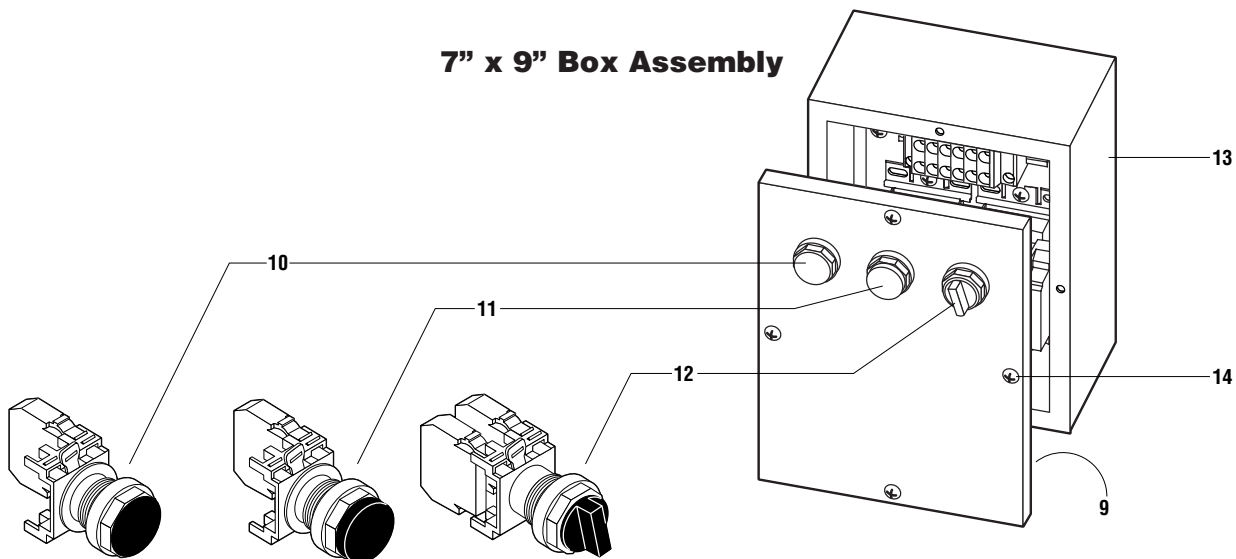

Salvajor Model MRSS

Manual Reversing

PRE-WIRED CONTROL PANEL PARTS BREAKDOWN

MRSS Item Numbers

VOLTAGE	PHASE	ITEM NO.
115	1	MRSS4
208 or 230	1	MRSS5
208 or 230	3	MRSS7
460	3	MRSS9

ITEM	PART NO.	DESCRIPTION
1	79IP	Inner Panel MRSS
2a	994305	Contact Assembly 115V
2b	994306	Contact Assembly 208-230V
2c	994307	Contact Assembly 460V
2d	994299	Auxiliary Contact*
2e	994302	Mechanical Interlock*
2f	994173	Contact 115V*
2g	994363	Contact 208-230V*
2h	994316	Contact 460V*
3	994294	End Clamp
4	994292	Terminal Block
5	994293	End Barrier
6	994005	Din Rail Mounting Track
7	SCR1032	Ground Screw 10-32
8	997093	Screw 10-32 X 3/8"
9	79GA	Lid Gasket Assembly
10	ABD100B	Button Start
11	ABD200A	Button Stop
12	980141	Selector Switch
13	79BA	7" X 9" Box Assembly
14	997032	Screw 10-32 X 5/8"

* Included with 2a, 2b, or 2c

7" x 9" Box Assembly

(Model MRSS-LD on other side)

Salvajor Model MRSS-LD

Manual Reversing with Line Disconnect

PRE-WIRED CONTROL PANEL PARTS BREAKDOWN

(Model MRSS on other side)

MRSS-LD Item Numbers

VOLTAGE	PHASE	ITEM NO.
115	1	MRSSLD4
208 or 230	1	MRSSLD5
208 or 230	3	MRSSLD7
460	3	MRSSLD9

ITEM	PART NO.	DESCRIPTION
1	122IP	Inner Panel MRSS-LD
2a	994305	Contact Assembly 115V
2b	994306	Contact Assembly 208-230V
2c	994307	Contact Assembly 460V
2d	994299	Auxiliary Contact*
2e	994302	Mechanical Interlock*
2f	994173	Contact 115V*
2g	994363	Contact 208-230V*
2h	994316	Contact 460V*
3	994294	End Clamp
4	994292	Terminal Block
5	994293	End Barrier
6	994005	Din Rail Mounting Track
7	994177	Line Disconnect Assembly
7a	984016	Line Disconnect Handle
8	SCR1032	Ground Screw 10-32
9	997093	Screw 10-32 X 3/8"
10	ABD100B	Button Start
11	ABD200A	Button Stop
12	980141	Selector Switch
13	122GA	Lid Gasket Assembly
14	1212BA	12" Box Assembly
15	997032	Screw 10-32 X 5/8"