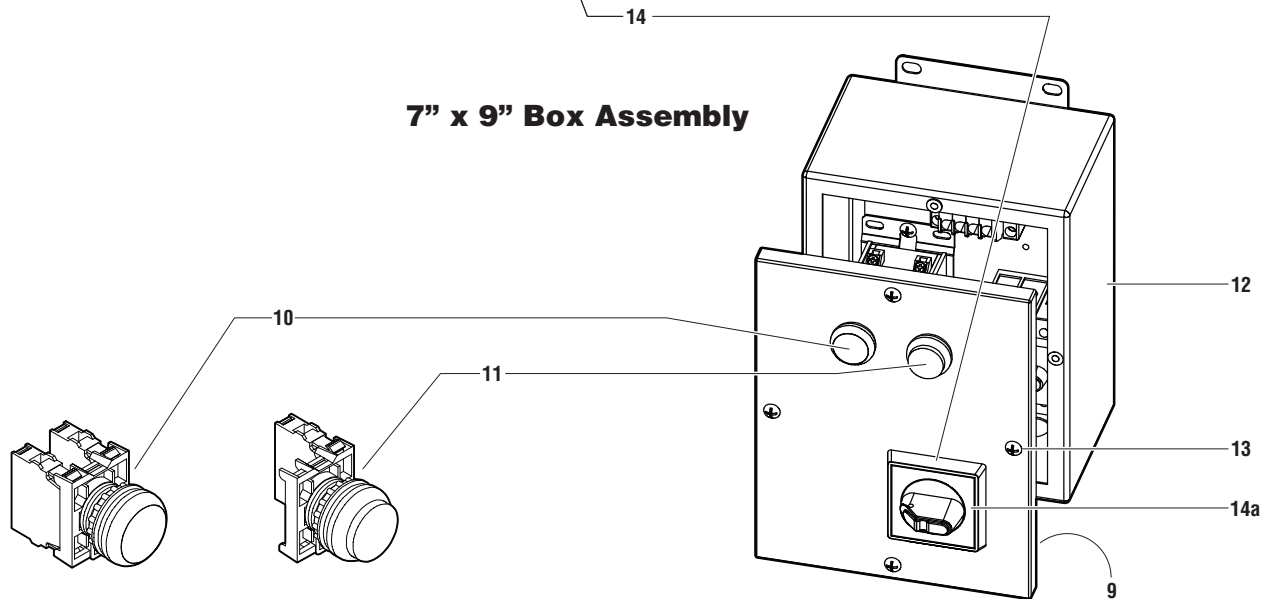

### PRE-WIRED CONTROL PANEL PARTS BREAKDOWN

MSS-LD Item Numbers		
VOLTAGE	PHASE	ITEM NO.
115	1	<b>MSSLD4</b>
208 or 230	1	<b>MSSLD5</b>
208 or 230	3	<b>MSSLD7</b>
460	3	<b>MSSLD9</b>

ITEM	PART NO.	DESCRIPTION
1	79IP	Inner Panel Plate MSS
2a	994006	Contactora 115V
2b	994007	Contactora 208-230V
2c	994008	Contactora 460V
3	994294	End Clamp
4	994292	Terminal Block
5	994293	End Barrier
6	994005	Din Rail Mounting Track
7	SCR1032	Ground Screw 10-32
8	997093	Screw 10-32 X 3/8"
9	79GA	Lid Gasket Assembly
10	ABD100B	Button Start
11	ABD200A	Button Stop
12	79BA	7" X 9" Box Assembly
13	997032	Screw 10-32 X 5/8"
14	980138	Line Disconnect Assembly
14a	984016	Line Disconnect Handle