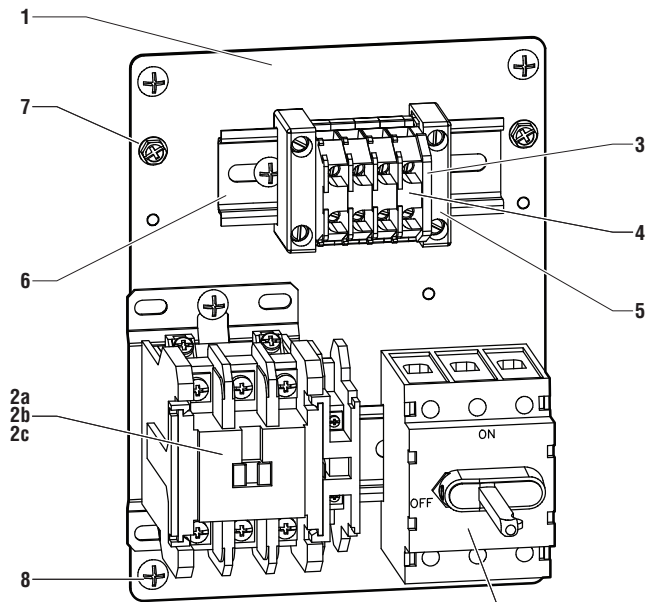

### PRE-WIRED CONTROL PANEL PARTS BREAKDOWN

MSS-LD Item Numbers		
VOLTAGE	PHASE	ITEM NO.
115	1	<b>MSSLD4</b>
208 or 230	1	<b>MSSLD5</b>
208 or 230	3	<b>MSSLD7</b>
460	3	<b>MSSLD9</b>

ITEM	PART NO.	DESCRIPTION
1	79IP	Inner Panel Plate MSS
2a	994006	Contactora 115V
2b	994007	Contactora 208-230V
2c	994008	Contactora 460V
3	994294	End Clamp
4	994292	Terminal Block
5	994293	End Barrier
6	994005	Din Rail Mounting Track
7	SCR1032	Ground Screw 10-32
8	997093	Screw 10-32 X 3/8"
9	79GA	Lid Gasket Assembly
10	ABD100B	Button Start
11	ABD200A	Button Stop
12	79BA	7" X 9" Box Assembly
13	997032	Screw 10-32 X 5/8"
14	980138	Line Disconnect Assembly
14a	984016	Line Disconnect Handle