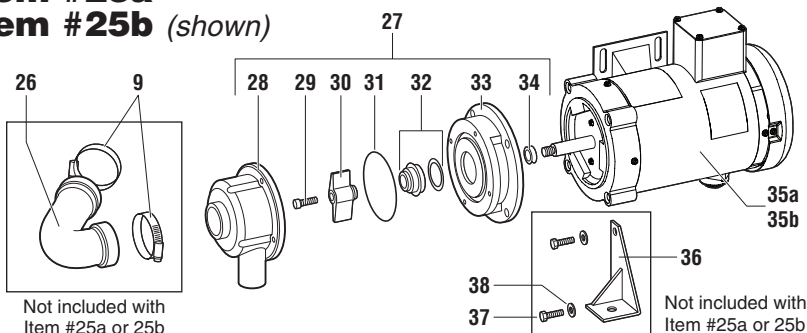

Item #25a Item #25b (shown)

The Salvajor Company

4530 East 75th Terrace
Kansas City, MO 64132-2081 USA

1-888-SALVAJOR FAX 1-800-832-9373