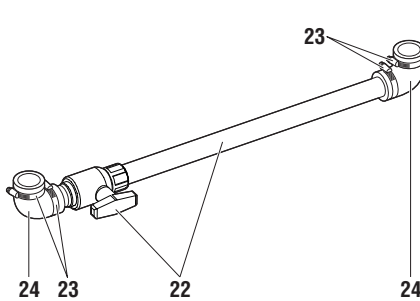

Salvajor Scrap Collector and Pot/Pan Collector

PARTS BREAKDOWN for Models S914 and P914

For Serial Numbers starting at 26000 for Model P914 & 27000 for Model S914

System Components

Model S914

Model P914

ITEM PART NO. DESCRIPTION