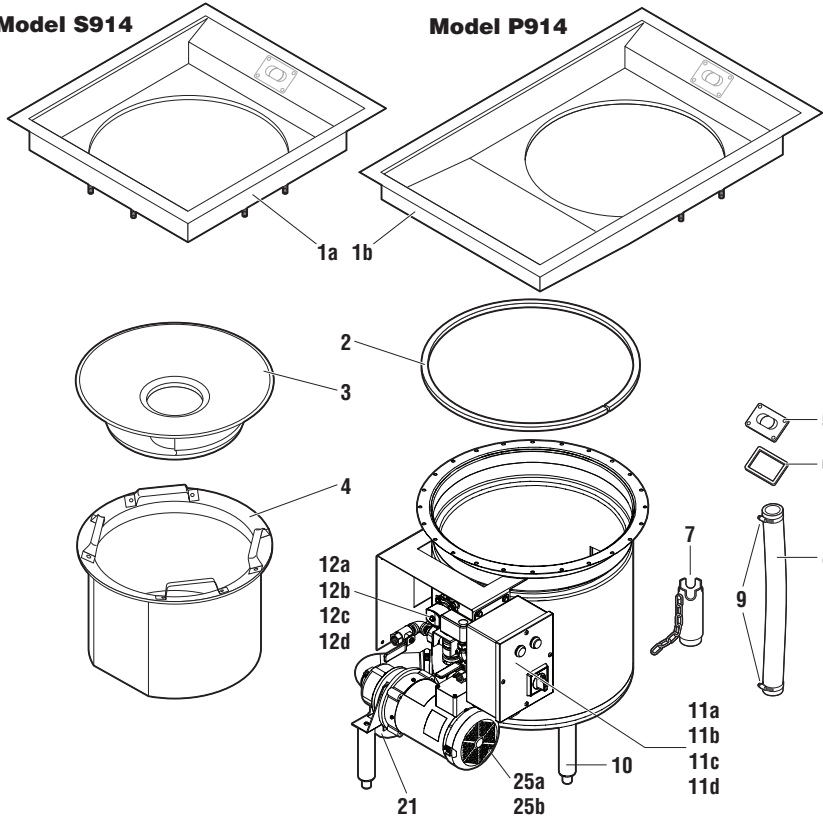

# Salvajor Scrap Collector and Pot/Pan Collector

PARTS BREAKDOWN for Models S914 and P914

For Serial Numbers starting at 26000 for Model P914 & 27000 for Model S914

## System Components

Model S914

Model P914

## ITEM PART NO. DESCRIPTION

1a	980167	S914 TOP ASSEMBLY
1b	980168	P914 TOP ASSEMBLY
2	996058	TOP GASKET
3	992011	SALVAGE BASIN
4	992013	SCRAP BASKET
5	980146	GUSHER PLATE
6	996057	GUSHER PLATE GASKET
7	988006	OVERFLOW PIPE ASSEMBLY
8	986055	RECIRCULATION HOSE
9	M32	HOSE CLAMP (sold separately)
10	914LESS	STAINLESS STEEL LEG
11a	MSSLD4	CONTROL PANEL 115V 1PH
11b	MSSLD5	CONTROL PANEL 208-230V 1PH
11c	MSSLD7	CONTROL PANEL 208-230V 3PH
11d	MSSLD9	CONTROL PANEL 460V 3PH
12a	9801582	WATER HARNESS 24V ASSY (includes 13-20)
12b	9801584	WATER HARNESS 115V ASSY (includes 13-20)
12c	9801585	WATER HARNESS 208/230V ASSY (includes 13-20)
12d	9801589	WATER HARNESS 460V ASSY
13	998124	WATER HARNESS BLENDER (only)
14	980159	NOZZLE ASSEMBLY SC/PC/TC (includes 15-19)
15	998113	3/8" NYLON ELBOW
16	2906	FIXED NOZZLE
17	998022	3/8" BRAIDED TUBING
18	997001	HOSE CLAMP
19	998046	ADAPTOR 3/8" X 1/2" 90 DEG HOSE
20a	AS8242	SOLENOID VALVE ASSY 24V
20b	AS81152	SOLENOID VALVE ASSY 115V
20c	AS82082	SOLENOID VALVE ASSY 208-230V
20d	AS84602	SOLENOID VALVE ASSY 460V
21	980164	PUMP RECIRCULATION PIPE ASSY (includes 22-24)
22	988027	VALVE ASSEMBLY
23	S24	HOSE CLAMP
24	S914PDE	RUBBER ELBOW 3/4" X 1"
25a	980076	PUMP AND MOTOR ASSY 1PH (includes 27-35)
25b	980077	PUMP AND MOTOR ASSY 3PH (includes 27-35)
26	996034	ELBOW 125 DEGREE RUBBER (sold separately)
27	980074	PUMP ASSEMBLY (includes 28-34)
28	988010	PUMP HOUSING
29	997089	CAP SCREW (not used on 1-phase)
30	996027	IMPELLER
31	996028	O-RING
32	ECK511	SEAL KIT
33	988009	PUMP BASE
34	996030	V-RING
35a	991060	PUMP MOTOR 1PH
35b	991061	PUMP MOTOR 3PH
36	980157	LEG BRACKET (sold separately)
37	997061	SCREW 3/8" (sold separately)
38	38L	LOCKWASHER (sold separately)