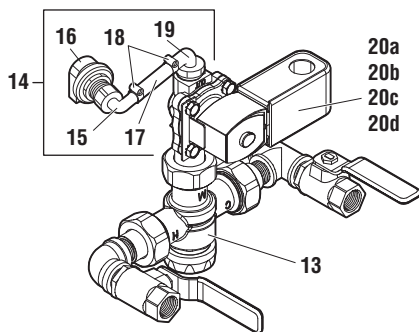

Item #12a-12d