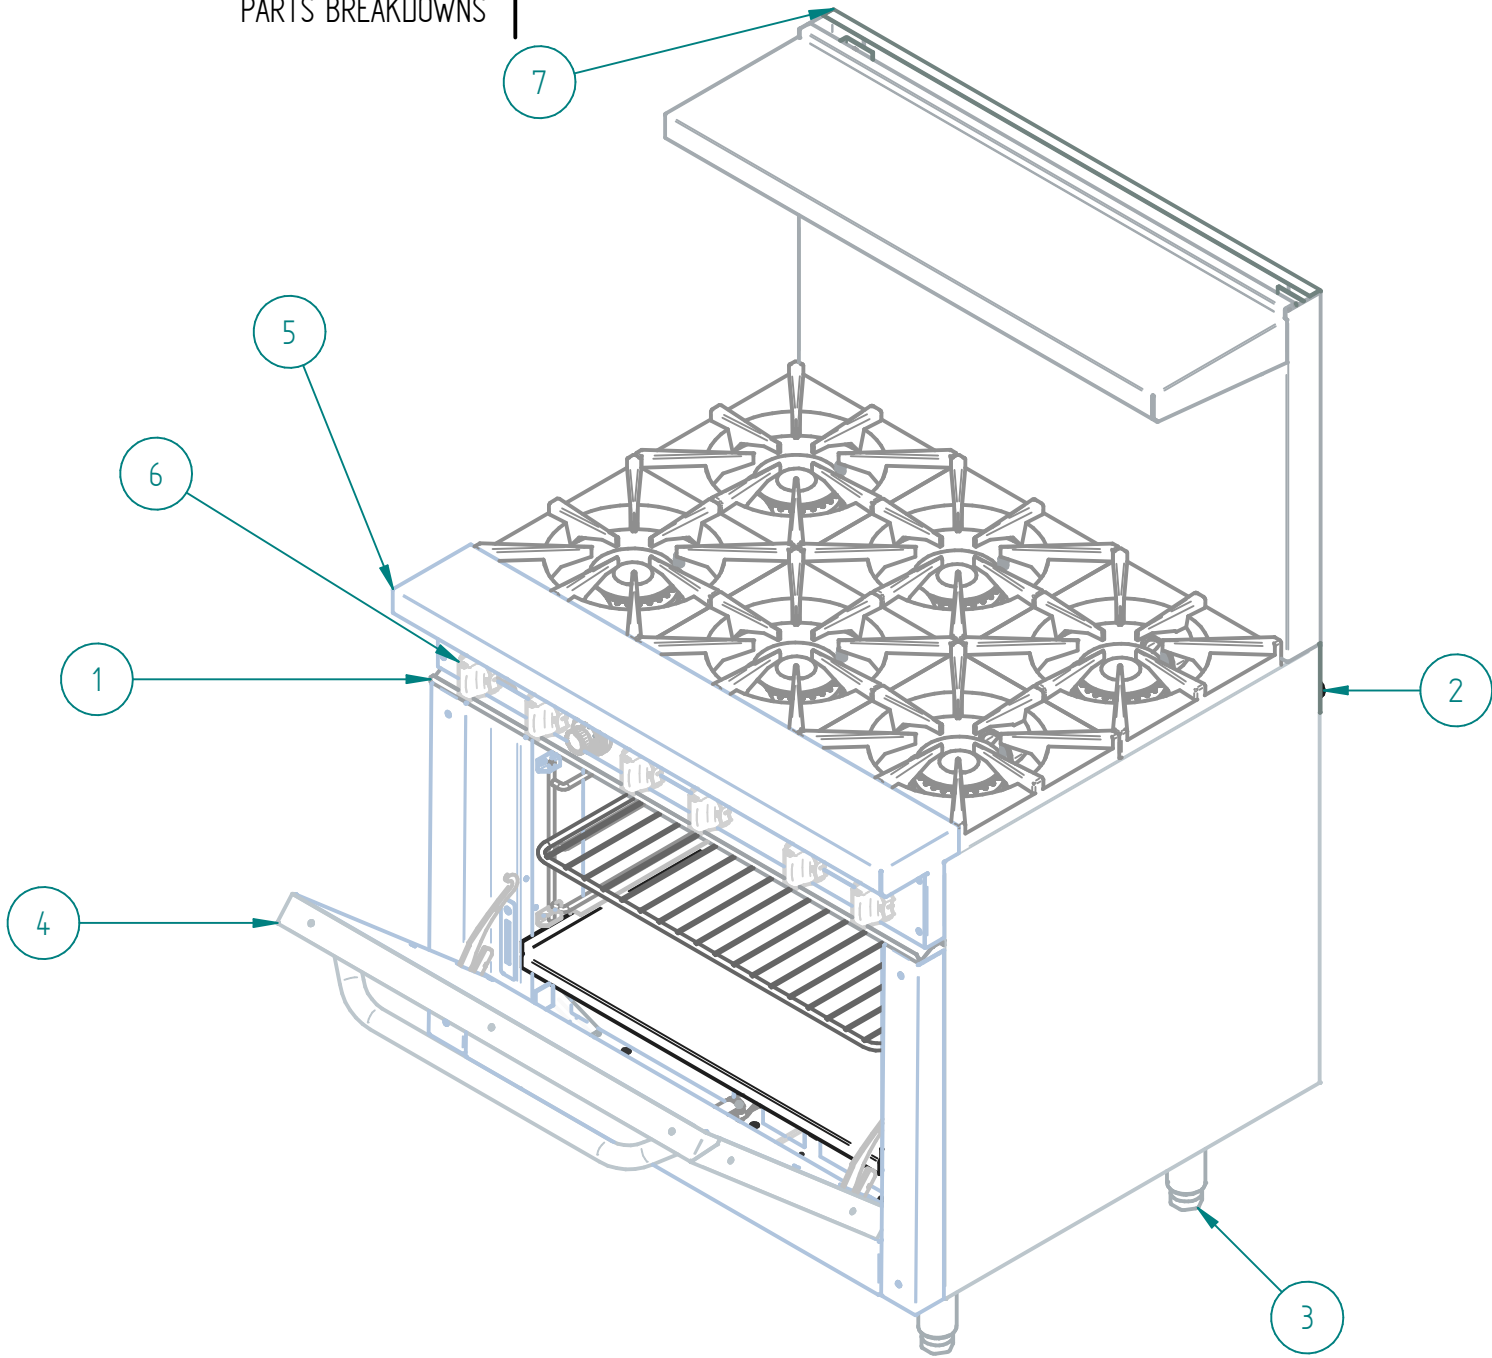

SR-6-36 NG

PARTS BREAKDOWNS

Item	Code	Description	Qty
1	S853256001	INNER TOP PANEL RANGE-OVEN 36"	1
2	S853236001 NG	GAS SYSTEM RANGE-OVEN 36" NG	1
3	S853255001	INNER BOTTOM PANEL OVEN 36"	1
4	S853307000	SIERRA DOOR 36"	1
5	S853254004	OUTSIDE PANEL RANGE-OVEN 36" SIERRA	1
6	S855068000	SIERRA KNOB	6
7	S853261001	BACK SPLASH 36"	1

PARTS BREAKDOWNS

Item	Code	Description	Qty
1	S852802003	LEFT SIDE OVEN	1
2	S852801003	SIDE RIGHT OVEN	1
3	S852607001	FRONT TABLE 36" SIERRA	1
4	S852964001	COMMAND PANEL 36" RANGE-OVEN SIERRA	1
5	S852803003	REAR PANEL OVEN 36"	1
6	S855404000	BLACK TOP GRATE	6
7	S852605001	LEFT FRAME COVER	1
8	S852606001	RIGHT FRAME COVER	1
9	S852804001	BOTTOM FRAME DOOR COVER 36"	1

DESPIECE

PARTS BREAKDOWNS

Item	Code	Description	Qty
1	S855682001	OVEN FRAME 36"	1
2	S855672001	RIGHT SIDE OVEN 36"	2
3	S855649001	INNER REAR OVEN 36"	1
4	S855616001	OVEN BASE 36"	1
5	S852741001	OVEN DEFLECTOR 36"	1
6	S855681001	OVEN FLOOR 36"	1
7	S852766001	OVEN FLOOR SUPPORT 36"	1
8	S852749000	BULB THERMOSTAT SUPPORT	1
9	S855622001	WIRE GRILL 36"	1
10	S855670001	MECHANISM SUPPORT RIGHT OVEN	2
11	S850535000	SUPPORT MECHANISM DOOR	2
12	S850531000	MECHANISM LEVELER OVEN	2
13	S852103000	PIEZOELECTRIC	1
14	S852617001	SUPPORT VALVUE OVEN	1
15	S855680001	OVEN CEILING 36"	1
16	S855623001	RACK GUIDE OVEN	2
17	S852961000	PATA REGULABLE 6-8 IN $\phi$ 2"	4
18	S852601001	BOTTOM RACK SUPPORT	4
19	S852602002	UPPER SIDE SUPPORT OVEN	2
20	S852602001	SIDE SUPPORT OVEN	2
21	S852601002	TOP RACK SUPPORT	4
22	S852516000	PILOT SUPPORT OVEN	1
23	S852710400	FLOOR SLIDER	2