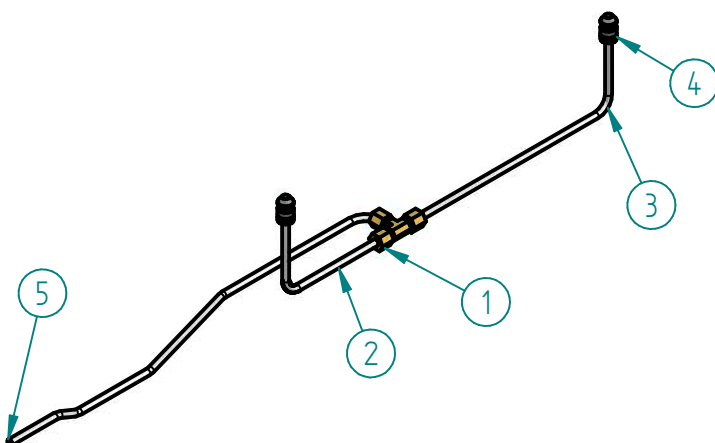

Item	Code	Description	Qty
1	S852604004	SIERRA DOOR 36"	1
2	S850530003	COUNTER DOOR OVEN 36	1
3	S855654001	PULL 36"	1
4	S855067000	SIERRA PLATE	1
6	S850527000	DOOR MECHANISM	2

PARTS BREAKDOWNS

PARTS BREAKDOWNS

Item	Code	Description	Qty
1	S855033000	MANIFOLD PIPE 36"	1
2	S862101000	TOP BURNER VALVE	6
3	S855019000	STRAIGHT CONNECTION 3/8" CC 3/8" NPT	1
4	S852101000	THERMOSTAT ABJ	1
5	S862103000	PILOT VALVE AP7-1	4
6	S862413000	FEMALE ORIFICE # 40	7
7	S855709000	FRONT BURNER BODY	3
8	S855710000	REAR BURNER BODY	3
9	S852105000	OVEN PILOT COMPLETE	1
10	S852102000	OVEN VALVE	1
11	602131M0008	STRAIGHT CONECTION 3/8" NPT 3/8 CC	1
12	S855040000	PILOT CONECTION 3/8"	2
13	S855712000	"U" BURNER	1
14	s852104000	THERMOPAIR	1
15	S855074000	CONDUCT 3/8" THERMOSTA- VALVE C+H 36"	1
16	S855087000	ELBOW BURNER ALUMINIUM	1
17	S855093000	TUBE 3/16" THERMOSTAT-VALVE	1
18	S855092000	TUBE PILOT-VALVE OVEN	1
19	conexion cocina quemadores sup	CONECTION TOP BURNERS	3