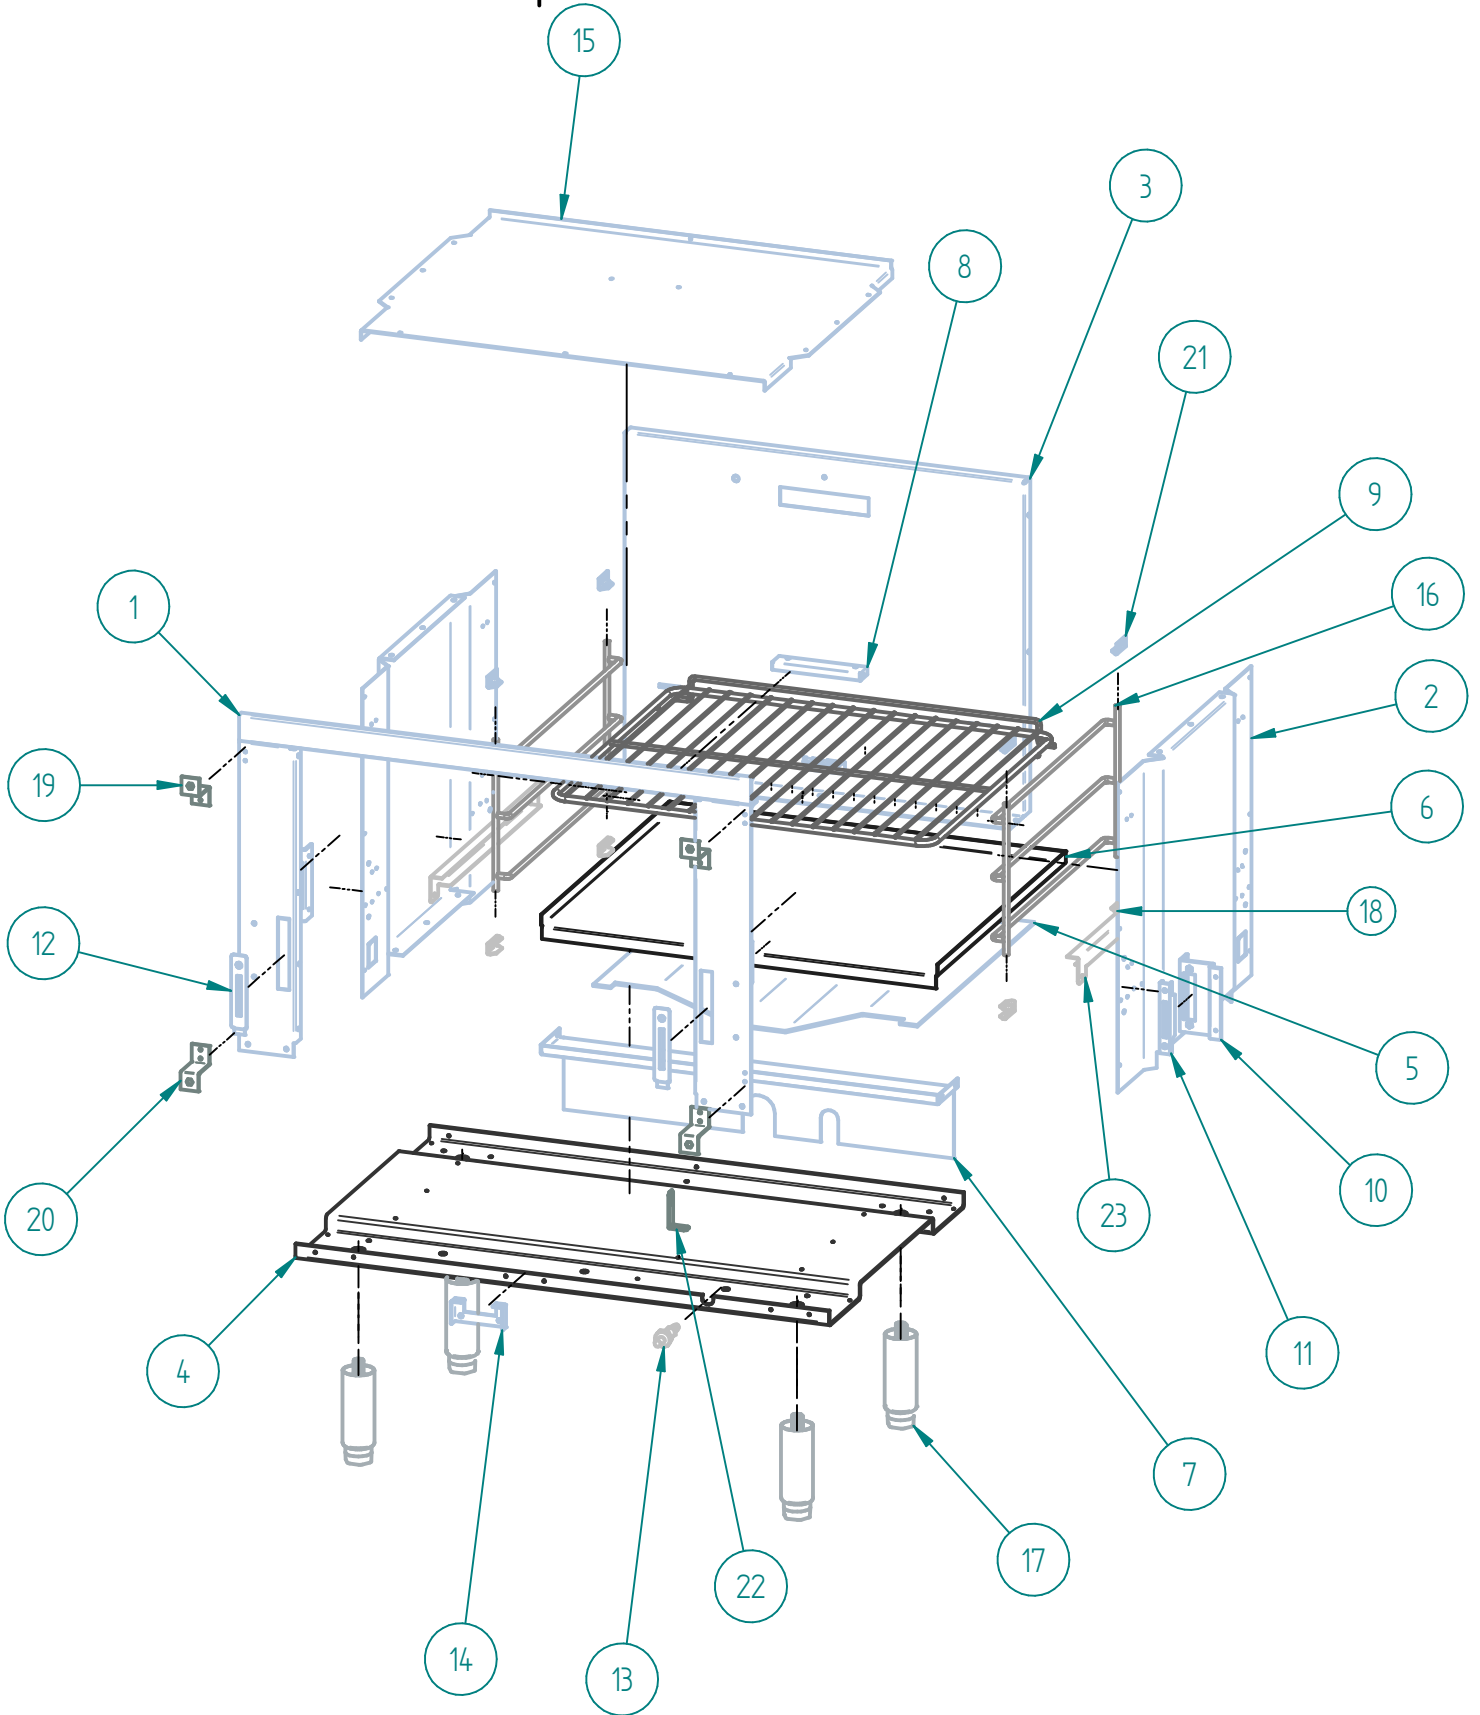

SR-6-36 NG

PARTS BREAKDOWNS

Item	Code	Description	Qty
1	S853256001	INNER TOP PANEL RANGE-OVEN 36"	1
2	S853236001 NG	GAS SYSTEM RANGE-OVEN 36" NG	1
3	S853255001	INNER BOTTOM PANEL OVEN 36"	1
4	S853307000	SIERRA DOOR 36"	1
5	S853254004	OUTSIDE PANEL RANGE-OVEN 36" SIERRA	1
6	S855068000	SIERRA KNOB	6
7	S853261001	BACK SPLASH 36"	1

PARTS BREAKDOWNS

Item	Code	Description	Qty
1	S852802003	LEFT SIDE OVEN	1
2	S852801003	SIDE RIGHT OVEN	1
3	S852607001	FRONT TABLE 36" SIERRA	1
4	S852964001	COMMAND PANEL 36" RANGE-OVEN SIERRA	1
5	S852803003	REAR PANEL OVEN 36"	1
6	S855404000	BLACK TOP GRATE	6
7	S852605001	LEFT FRAME COVER	1
8	S852606001	RIGHT FRAME COVER	1
9	S852804001	BOTTOM FRAME DOOR COVER 36"	1

DESPIECE

PARTS BREAKDOWNS

Item	Code	Description	Qty
1	S855682001	OVEN FRAME 36"	1
2	S855672001	RIGHT SIDE OVEN 36"	2
3	S855649001	INNER REAR OVEN 36"	1
4	S855616001	OVEN BASE 36"	1
5	S852741001	OVEN DEFLECTOR 36"	1
6	S855681001	OVEN FLOOR 36"	1
7	S852766001	OVEN FLOOR SUPPORT 36"	1
8	S852749000	BULB THERMOSTAT SUPPORT	1
9	S855622001	WIRE GRILL 36"	1
10	S855670001	MECHANISM SUPPORT RIGHT OVEN	2
11	S850535000	SUPPORT MECHANISM DOOR	2
12	S850531000	MECHANISM LEVELER OVEN	2
13	S852103000	PIEZOELECTRIC	1
14	S852617001	SUPPORT VALVUE OVEN	1
15	S855680001	OVEN CEILING 36"	1
16	S855623001	RACK GUIDE OVEN	2
17	S852961000	PATA REGULABLE 6-8 IN $\phi$ 2"	4
18	S852601001	BOTTOM RACK SUPPORT	4
19	S852602002	UPPER SIDE SUPPORT OVEN	2
20	S852602001	SIDE SUPPORT OVEN	2
21	S852601002	TOP RACK SUPPORT	4
22	S852516000	PILOT SUPPORT OVEN	1
23	S852710400	FLOOR SLIDER	2

Item	Code	Description	Qty
1	S852604004	SIERRA DOOR 36"	1
2	S850530003	COUNTER DOOR OVEN 36	1
3	S855654001	PULL 36"	1
4	S855067000	SIERRA PLATE	1
6	S850527000	DOOR MECHANISM	2

PARTS BREAKDOWNS

PARTS BREAKDOWNS