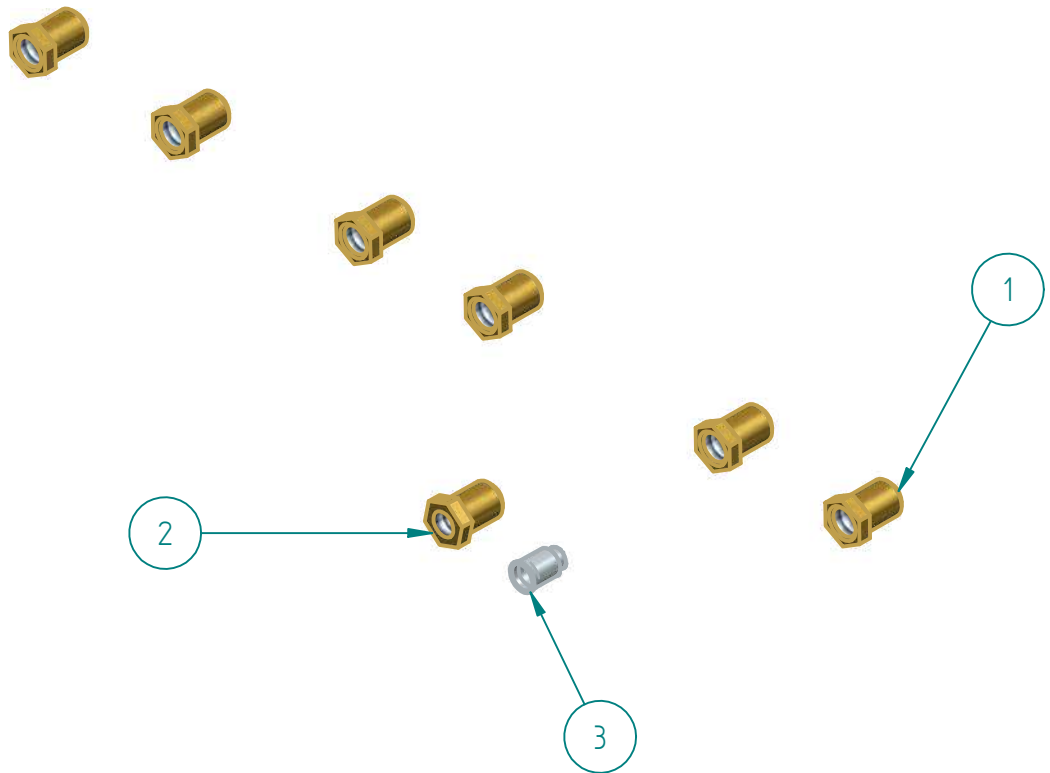

S750400200- Kit conversion Range-Oven 36" NG to LP GAS

Item	Code	Description	Qty
1	S862410000	FEMALE ORIFICE #54	6
2	S862412000	FEMALE ORIFICE #52	1
3	S862420000	PILOT ORIFICE LP 0.016"	1