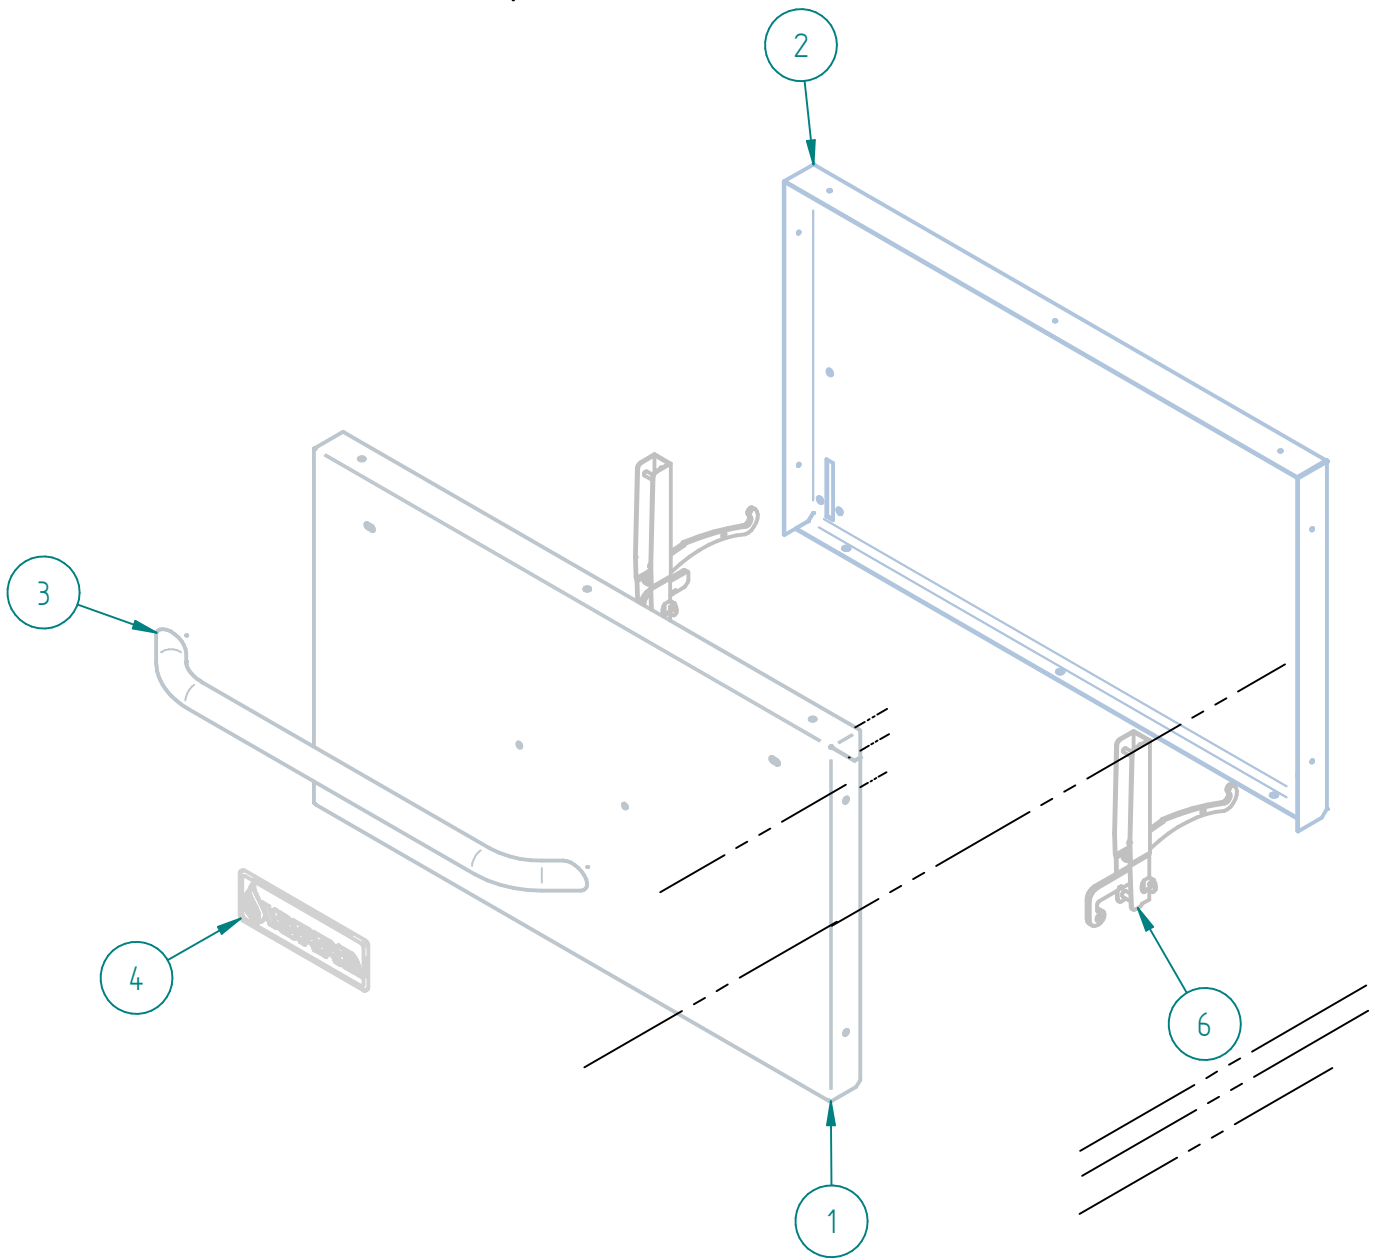

PARTS BREAKDOWNS

Item	Code	Description	Qty
1	S852802003	LEFT SIDE OVEN	1
2	S852801003	SIDE RIGHT OVEN	1
3	S852607001	FRONT TABLE 36" SIERRA	1
4	S852964001	COMMAND PANEL 36" RANGE-OVEN SIERRA	1
5	S852803003	REAR PANEL OVEN 36"	1
6	S855404000	BLACK TOP GRATE	6
7	S852605001	LEFT FRAME COVER	1
8	S852606001	RIGHT FRAME COVER	1
9	S852804001	BOTTOM FRAME DOOR COVER 36"	1

DESPIECE

PARTS BREAKDOWNS

Item	Code	Description	Qty
1	S855682001	OVEN FRAME 36"	1
2	S855672001	RIGHT SIDE OVEN 36"	2
3	S855649001	INNER REAR OVEN 36"	1
4	S855616001	OVEN BASE 36"	1
5	S852741001	OVEN DEFLECTOR 36"	1
6	S855681001	OVEN FLOOR 36"	1
7	S852766001	OVEN FLOOR SUPPORT 36"	1
8	S852749000	BULB THERMOSTAT SUPPORT	1
9	S855622001	WIRE GRILL 36"	1
10	S855670001	MECHANISM SUPPORT RIGHT OVEN	2
11	S850535000	SUPPORT MECHANISM DOOR	2
12	S850531000	MECHANISM LEVELER OVEN	2
13	S852103000	PIEZOELECTRIC	1
14	S852617001	SUPPORT VALVUE OVEN	1
15	S855680001	OVEN CEILING 36"	1
16	S855623001	RACK GUIDE OVEN	2
17	S852961000	PATA REGULABLE 6-8 IN $\phi$ 2"	4
18	S852601001	BOTTOM RACK SUPPORT	4
19	S852602002	UPPER SIDE SUPPORT OVEN	2
20	S852602001	SIDE SUPPORT OVEN	2
21	S852601002	TOP RACK SUPPORT	4
22	S852516000	PILOT SUPPORT OVEN	1
23	S852710400	FLOOR SLIDER	2

PARTS BREAKDOWNS

Item	Code	Description	Qty
1	S852752003	INNER LEFT SIDE PANEL	1
2	S852756003	INNER RIGHT SIDE PANEL	1
3	S852736002	FRONT SUPPORT 36"	2
4	S862648002	SIDE MANIFOLD SUPPORT	2
5	S853110200	BURNER SUPPORT	3
6	S852759002	BASE TRAY 36"	1
7	S852700003	CENTRAL GRATE SUPPORT	2
8	S862680002	SCREW COVER 36"	2
9	S862649002	FRONT MANIFOLD SUPPORT	1
10	S852603002	CHIMENY	1
11	s852993000	GREASE TRAY OVEN 36"	1
12	S852758002	REAR BOTTOM CHIMENY	1

Item	Code	Description	Qty
1	S852604004	SIERRA DOOR 36"	1
2	S850530003	COUNTER DOOR OVEN 36	1
3	S855654001	PULL 36"	1
4	S855067000	SIERRA PLATE	1
6	S850527000	DOOR MECHANISM	2

PARTS BREAKDOWNS

PARTS BREAKDOWNS