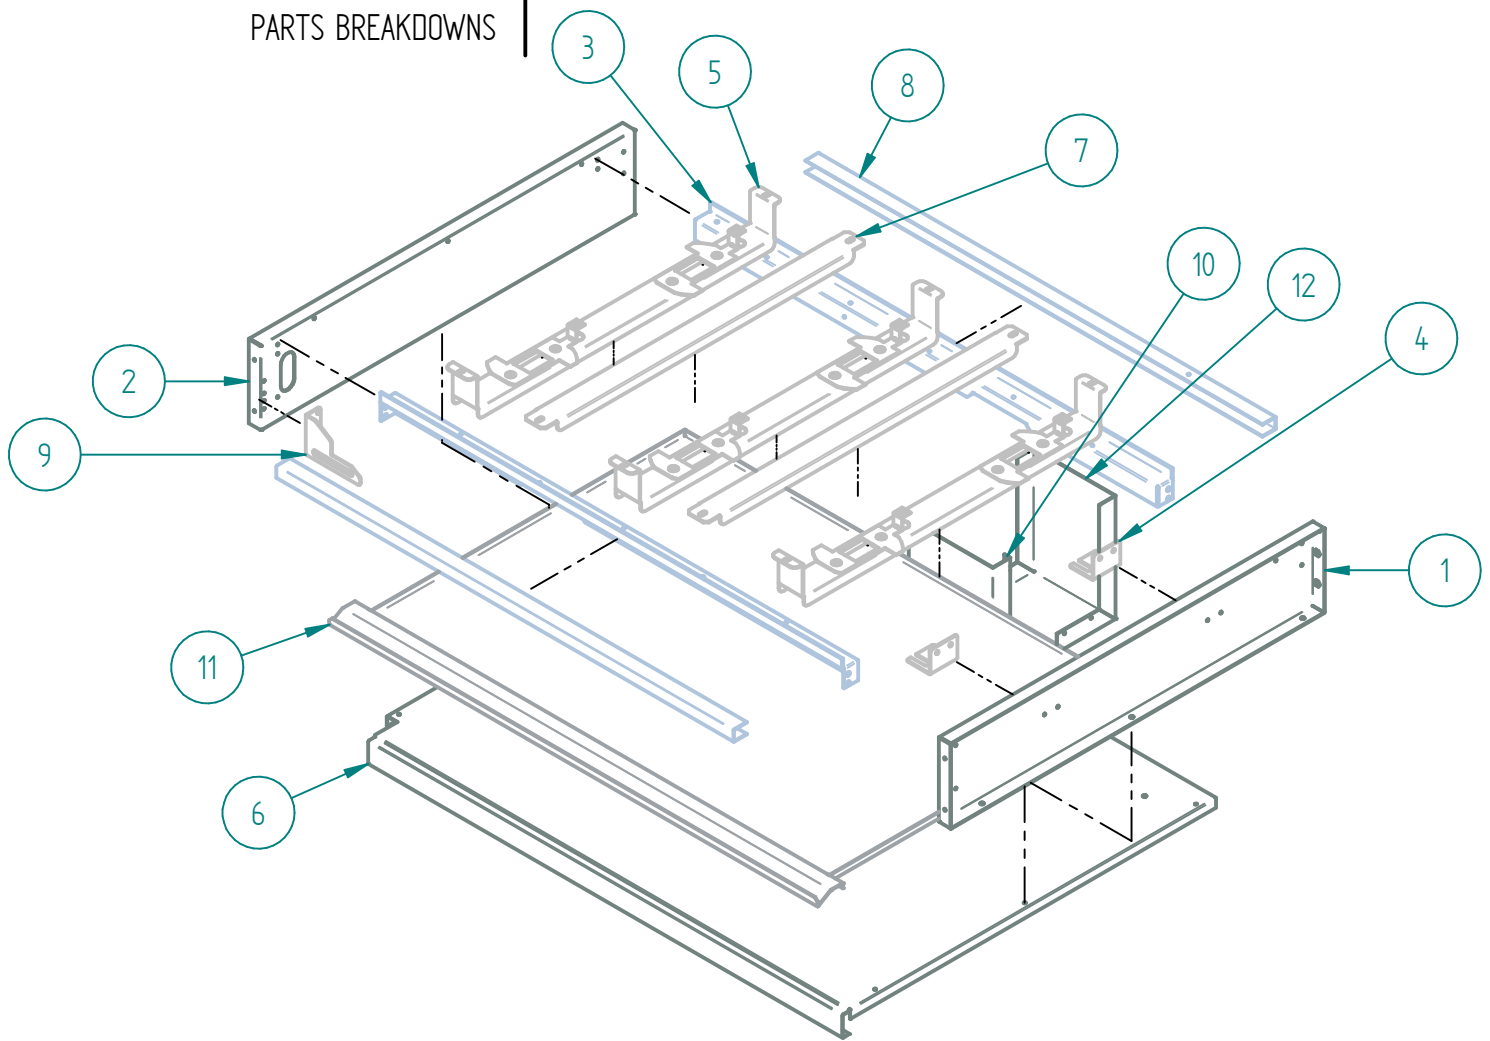

PARTS BREAKDOWNS

Item	Code	Description	Qty
1	S852752003	INNER LEFT SIDE PANEL	1
2	S852756003	INNER RIGHT SIDE PANEL	1
3	S852736002	FRONT SUPPORT 36"	2
4	S862648002	SIDE MANIFOLD SUPPORT	2
5	S853110200	BURNER SUPPORT	3
6	S852759002	BASE TRAY 36"	1
7	S852700003	CENTRAL GRATE SUPPORT	2
8	S862680002	SCREW COVER 36"	2
9	S862649002	FRONT MANIFOLD SUPPORT	1
10	S852603002	CHIMENY	1
11	s852993000	GREASE TRAY OVEN 36"	1
12	S852758002	REAR BOTTOM CHIMENY	1