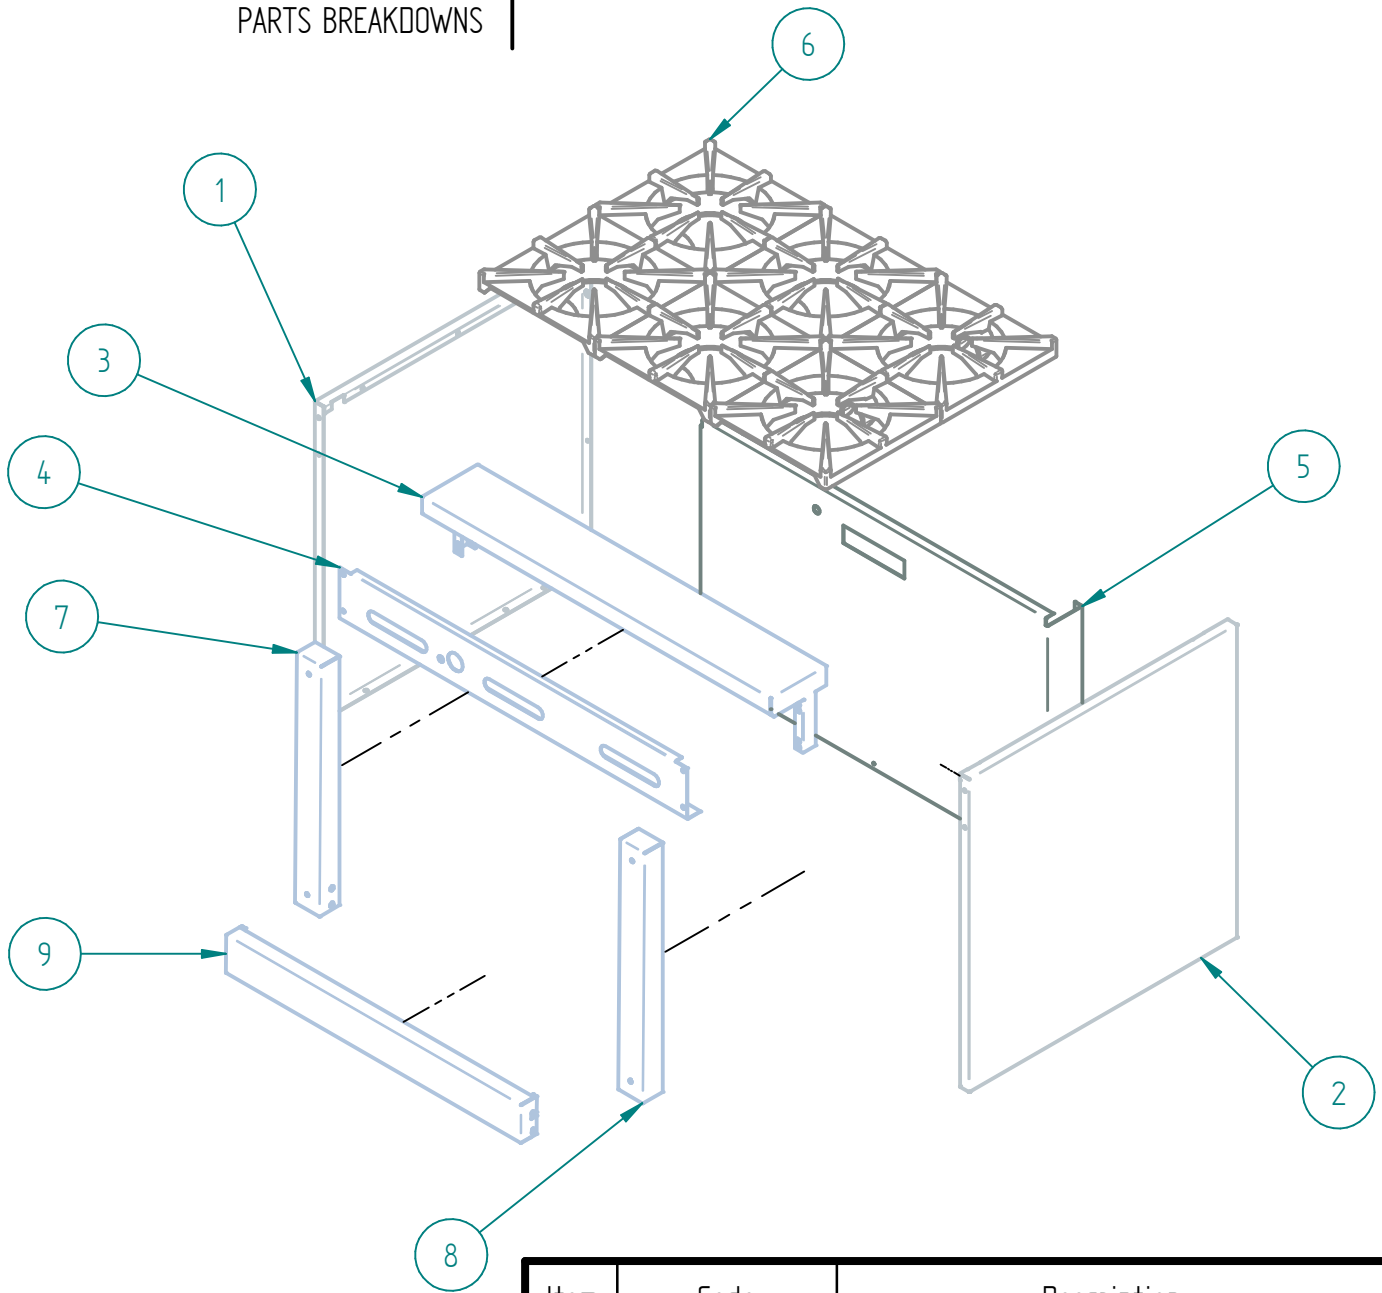

SR-6-36 NG

PARTS BREAKDOWNS

Item	Code	Description	Qty
1	S853256001	INNER TOP PANEL RANGE-OVEN 36"	1
2	S853236001 NG	GAS SYSTEM RANGE-OVEN 36" NG	1
3	S853255001	INNER BOTTOM PANEL OVEN 36"	1
4	S853307000	SIERRA DOOR 36"	1
5	S853254004	OUTSIDE PANEL RANGE-OVEN 36" SIERRA	1
6	S855068000	SIERRA KNOB	6
7	S853261001	BACK SPLASH 36"	1

PARTS BREAKDOWNS

Item	Code	Description	Qty
1	S852802003	LEFT SIDE OVEN	1
2	S852801003	SIDE RIGHT OVEN	1
3	S852607001	FRONT TABLE 36" SIERRA	1
4	S852964001	COMMAND PANEL 36" RANGE-OVEN SIERRA	1
5	S852803003	REAR PANEL OVEN 36"	1
6	S855404000	BLACK TOP GRATE	6
7	S852605001	LEFT FRAME COVER	1
8	S852606001	RIGHT FRAME COVER	1
9	S852804001	BOTTOM FRAME DOOR COVER 36"	1

DESPIECE

PARTS BREAKDOWNS

Item	Code	Description	Qty
1	S855682001	OVEN FRAME 36"	1
2	S855672001	RIGHT SIDE OVEN 36"	2
3	S855649001	INNER REAR OVEN 36"	1
4	S855616001	OVEN BASE 36"	1
5	S852741001	OVEN DEFLECTOR 36"	1
6	S855681001	OVEN FLOOR 36"	1
7	S852766001	OVEN FLOOR SUPPORT 36"	1
8	S852749000	BULB THERMOSTAT SUPPORT	1
9	S855622001	WIRE GRILL 36"	1
10	S855670001	MECHANISM SUPPORT RIGHT OVEN	2
11	S850535000	SUPPORT MECHANISM DOOR	2
12	S850531000	MECHANISM LEVELER OVEN	2
13	S852103000	PIEZOELECTRIC	1
14	S852617001	SUPPORT VALVUE OVEN	1
15	S855680001	OVEN CEILING 36"	1
16	S855623001	RACK GUIDE OVEN	2
17	S852961000	PATA REGULABLE 6-8 IN $\phi$ 2"	4
18	S852601001	BOTTOM RACK SUPPORT	4
19	S852602002	UPPER SIDE SUPPORT OVEN	2
20	S852602001	SIDE SUPPORT OVEN	2
21	S852601002	TOP RACK SUPPORT	4
22	S852516000	PILOT SUPPORT OVEN	1
23	S852710400	FLOOR SLIDER	2