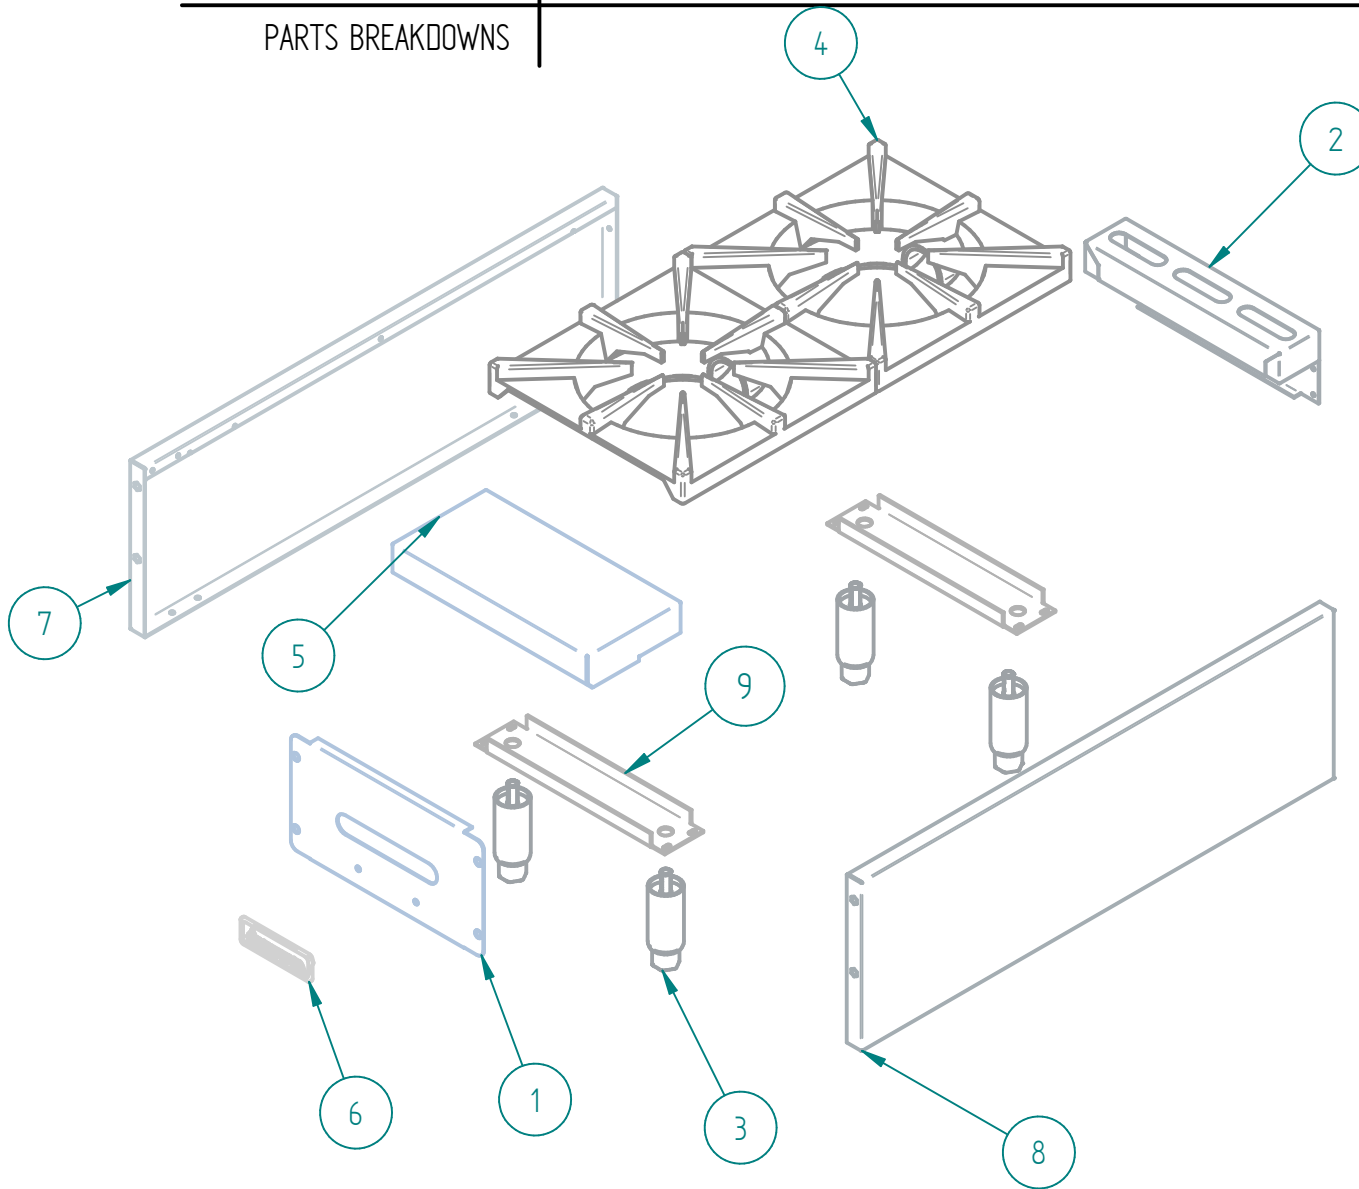

DESPIECE

PARTS BREAKDOWNS

SRHP-2-12

Nov/2016

DESPIECE

PARTS BREAKDOWNS

Item	Code	Description	Qty.
1	S853143002	INNER PANEL HP 12"	1
2	S853141003	OUTER PANEL HP-12"	1
3	S853159001	GAS SYSTEM HP-12 NG	1
4	S855068000	SIERRA KNOB	2

Nov/2016

DESPIECE

S853141003 OUTER PANEL HP-12

PARTS BREAKDOWNS

Item	Code	Description	Qty.
1	S85290800	CONTROL PANEL 12"	1
2	S86285800	CHIMNEY 12" SIERRA	1
3	S86287900	ADJUSTABLE FEET 4-6"	4
4	S85540400	BLACK TOP GRATE	2
5	S86285900	UPPER FRONT 12"	1
6	S85507300	SIERRA NAME PLATE	1
7	S86283000	LEFT OUTER PANEL	1
8	S862831002	RIGHT OUTER PANEL	1
9	S862610300	LEG SUPPORT 12"	2

DESPIECE

S853143002 INNER PANEL HP-12 NG

PARTS BREAKDOWNS

Item	Code	Description	Qty.
1	S86264200	INNER RIGHT PANEL	1
2	S862641002	INNER LEFT PANEL	1
3	S86264900	FRONT MANIFOLD	1
4	S86264800	SIDE MANIFOLD	2
5	S902610002	TRAY SLIDERS	2
6	S85273400	TRAY COLLECTOR	1
7	S85273300	UPPER FRONT	4
8	S86267800	BOLT COVER 12"	2
9	S853110200	BURNER SUPPORT	1

PARTS BREAKDOWNS

Item	Code	Description	Qty.
1	S855036000	MANIFOLD 12" HP	1
2	S862103000	PILOT REGULATOR AP7-1	1
3	S862101000	TOP VALVE	2
4	S862413000	FEMALE ORIFICE # 40	2
5	S855709000	FRONT BURNER BODY	1
6	S853328000	CONNECTION TOP BURNERS	1
7	S855710000	REAR BURNER BODY	1
8	S865006000	PILOT TIP A73007	2