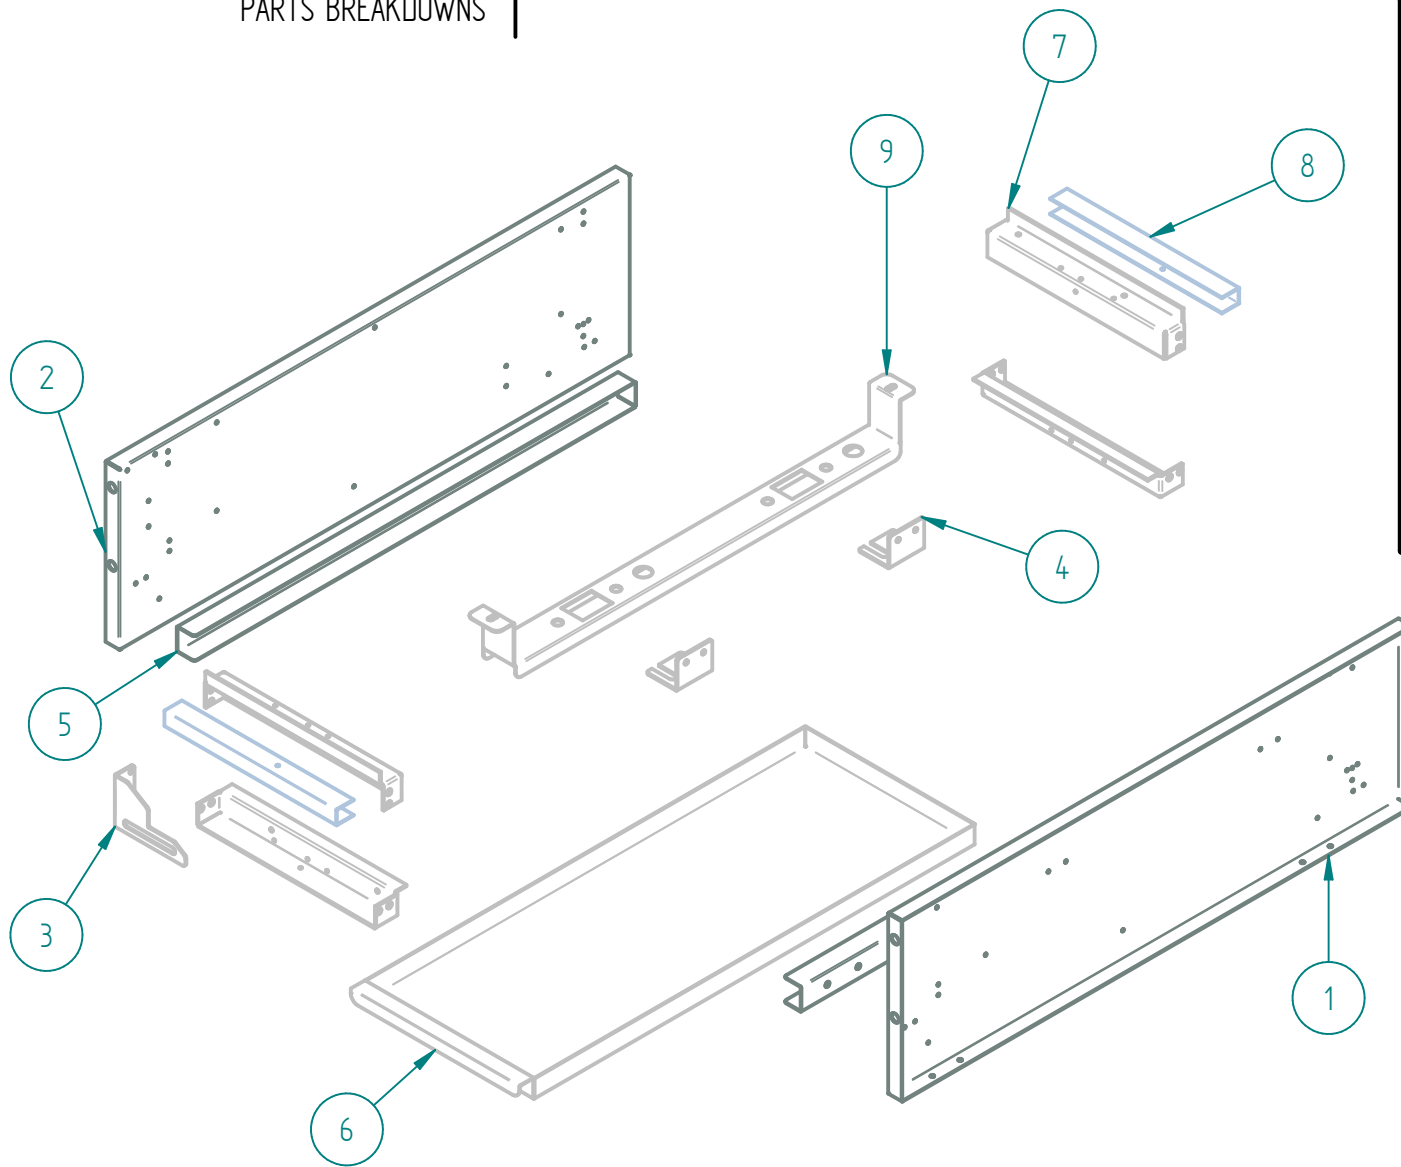

DESPIECE

PARTS BREAKDOWNS

SRHP-2-12

Nov/2016

DESPIECE

PARTS BREAKDOWNS

Item	Code	Description	Qty.
1	S853143002	INNER PANEL HP 12"	1
2	S853141003	OUTER PANEL HP-12"	1
3	S853159001	GAS SYSTEM HP-12 NG	1
4	S855068000	SIERRA KNOB	2

Nov/2016

DESPIECE

S853141003 OUTER PANEL HP-12

PARTS BREAKDOWNS

Item	Code	Description	Qty.
1	S85290800	CONTROL PANEL 12"	1
2	S86285800	CHIMNEY 12" SIERRA	1
3	S86287900	ADJUSTABLE FEET 4-6"	4
4	S85540400	BLACK TOP GRATE	2
5	S86285900	UPPER FRONT 12"	1
6	S85507300	SIERRA NAME PLATE	1
7	S86283000	LEFT OUTER PANEL	1
8	S862831002	RIGHT OUTER PANEL	1
9	S862610300	LEG SUPPORT 12"	2

DESPIECE

S853143002 INNER PANEL HP-12 NG

PARTS BREAKDOWNS

Item	Code	Description	Qty.
1	S86264200	INNER RIGHT PANEL	1
2	S862641002	INNER LEFT PANEL	1
3	S86264900	FRONT MANIFOLD	1
4	S86264800	SIDE MANIFOLD	2
5	S902610002	TRAY SLIDERS	2
6	S85273400	TRAY COLLECTOR	1
7	S85273300	UPPER FRONT	4
8	S86267800	BOLT COVER 12"	2
9	S853110200	BURNER SUPPORT	1

PARTS BREAKDOWNS

Item	Code	Description	Qty.
1	S855036000	MANIFOLD 12" HP	1
2	S862103000	PILOT REGULATOR AP7-1	1
3	S862101000	TOP VALVE	2
4	S862413000	FEMALE ORIFICE # 40	2
5	S855709000	FRONT BURNER BODY	1
6	S853328000	CONNECTION TOP BURNERS	1
7	S855710000	REAR BURNER BODY	1
8	S865006000	PILOT TIP A73007	2