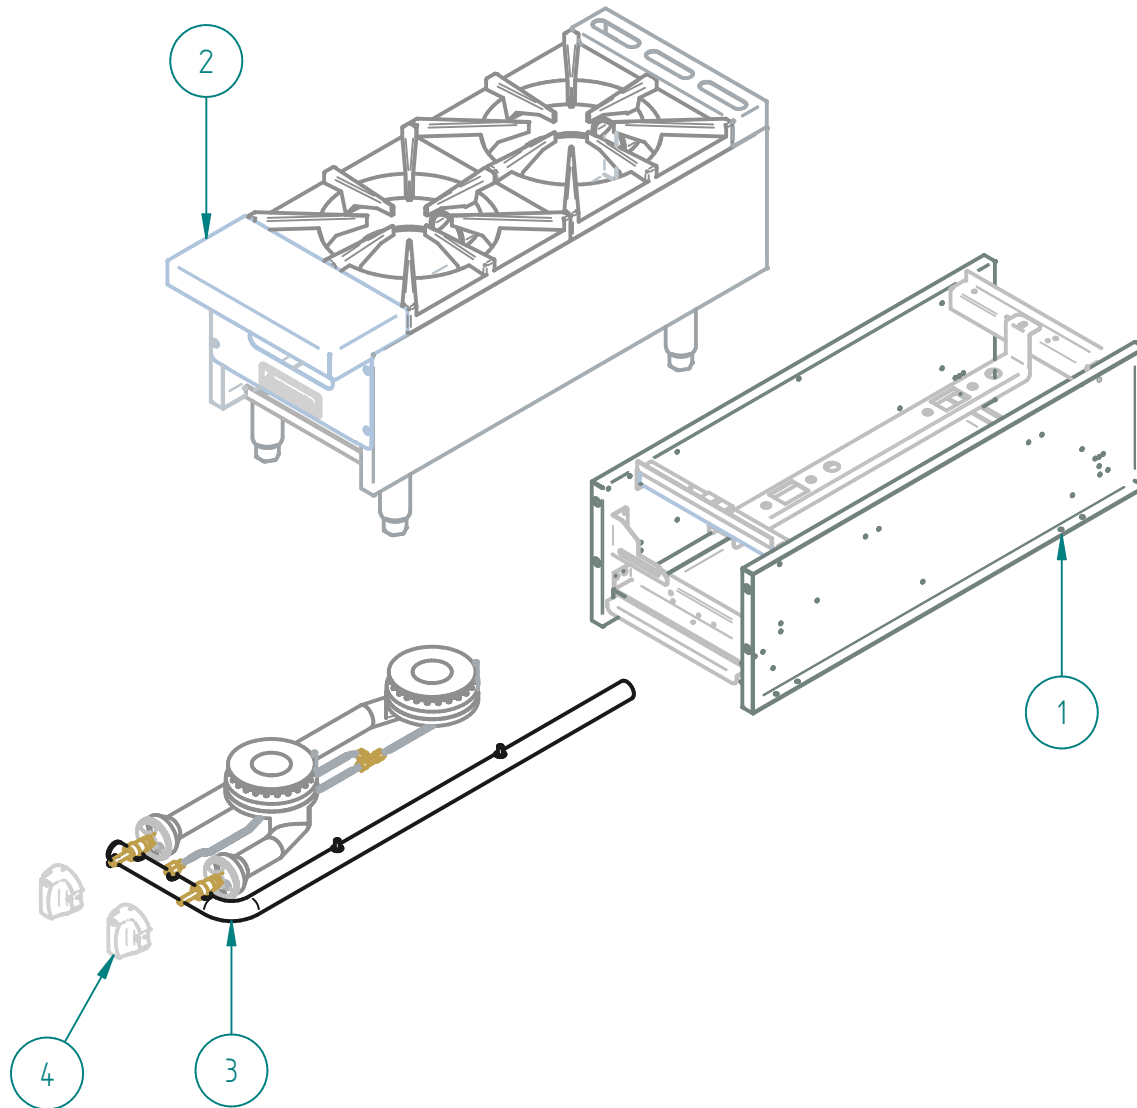

DESPIECE

PARTS BREAKDOWNS

SRHP-2-12

Nov/2016

DESPIECE

PARTS BREAKDOWNS

Item	Code	Description	Qty.
1	S853143002	INNER PANEL HP 12"	1
2	S853141003	OUTER PANEL HP-12"	1
3	S853159001	GAS SYSTEM HP-12 NG	1
4	S855068000	SIERRA KNOB	2

Nov/2016

DESPIECE

S853141003 OUTER PANEL HP-12

PARTS BREAKDOWNS

Item	Code	Description	Qty.
1	S85290800	CONTROL PANEL 12"	1
2	S86285800	CHIMNEY 12" SIERRA	1
3	S86287900	ADJUSTABLE FEET 4-6"	4
4	S85540400	BLACK TOP GRATE	2
5	S86285900	UPPER FRONT 12"	1
6	S85507300	SIERRA NAME PLATE	1
7	S86283000	LEFT OUTER PANEL	1
8	S862831002	RIGHT OUTER PANEL	1
9	S862610300	LEG SUPPORT 12"	2

DESPIECE

S853143002 INNER PANEL HP-12 NG

PARTS BREAKDOWNS

Item	Code	Description	Qty.
1	S86264200	INNER RIGHT PANEL	1
2	S862641002	INNER LEFT PANEL	1
3	S86264900	FRONT MANIFOLD	1
4	S86264800	SIDE MANIFOLD	2
5	S902610002	TRAY SLIDERS	2
6	S85273400	TRAY COLLECTOR	1
7	S85273300	UPPER FRONT	4
8	S86267800	BOLT COVER 12"	2
9	S853110200	BURNER SUPPORT	1

PARTS BREAKDOWNS

Item	Code	Description	Qty.
1	S855036000	MANIFOLD 12" HP	1
2	S862103000	PILOT REGULATOR AP7-1	1
3	S862101000	TOP VALVE	2
4	S862413000	FEMALE ORIFICE # 40	2
5	S855709000	FRONT BURNER BODY	1
6	S853328000	CONNECTION TOP BURNERS	1
7	S855710000	REAR BURNER BODY	1
8	S865006000	PILOT TIP A73007	2