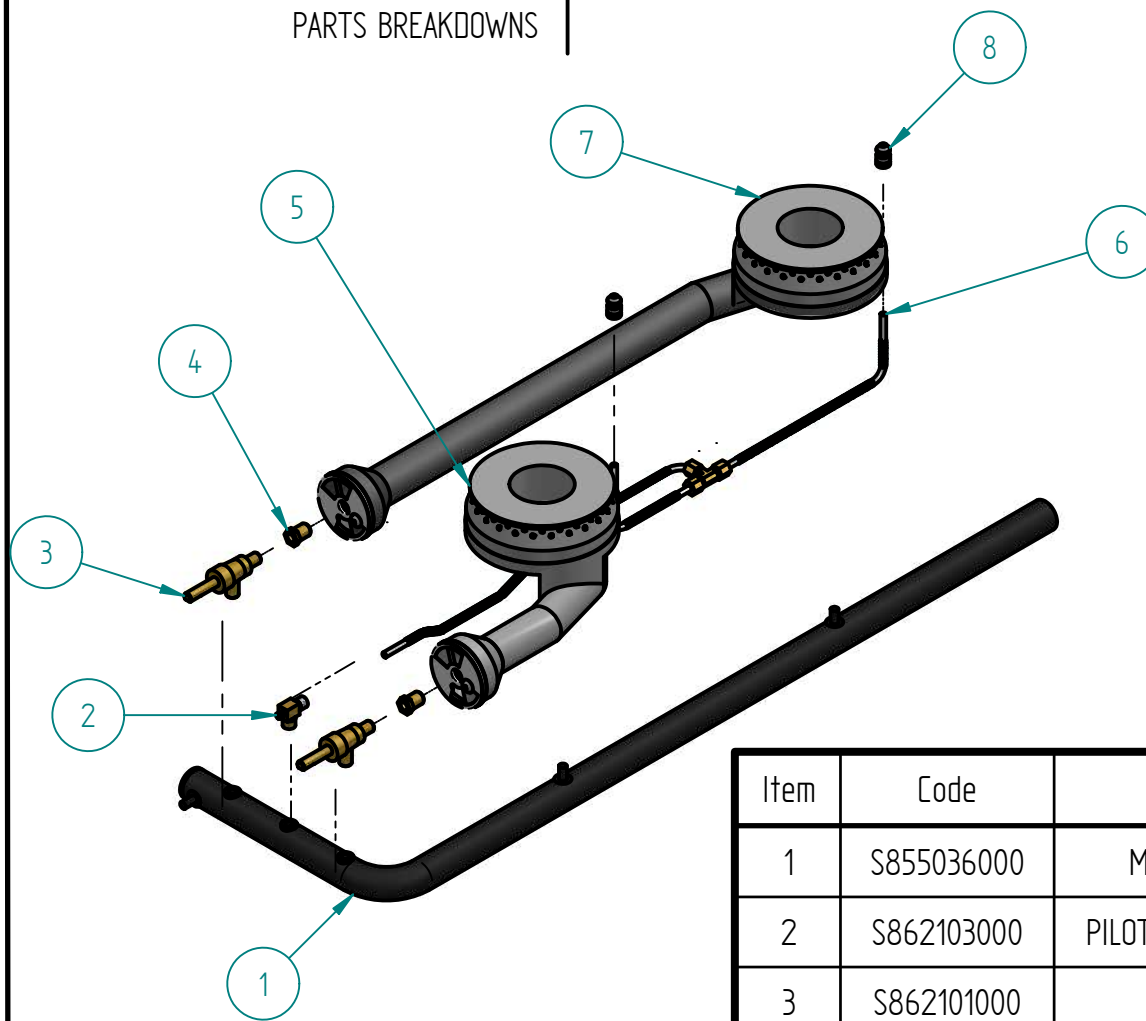

DESPIECE

PARTS BREAKDOWNS

SRHP-2-12

Nov/2016

DESPIECE

PARTS BREAKDOWNS

Item	Code	Description	Qty.
1	S853143002	INNER PANEL HP 12"	1
2	S853141003	OUTER PANEL HP-12"	1
3	S853159001	GAS SYSTEM HP-12 NG	1
4	S855068000	SIERRA KNOB	2

DESPIECE

S853143002 INNER PANEL HP-12 NG

PARTS BREAKDOWNS

Item	Code	Description	Qty.
1	S86264200	INNER RIGHT PANEL	1
2	S862641002	INNER LEFT PANEL	1
3	S86264900	FRONT MANIFOLD	1
4	S86264800	SIDE MANIFOLD	2
5	S902610002	TRAY SLIDERS	2
6	S85273400	TRAY COLLECTOR	1
7	S85273300	UPPER FRONT	4
8	S86267800	BOLT COVER 12"	2
9	S853110200	BURNER SUPPORT	1

PARTS BREAKDOWNS

Item	Code	Description	Qty.
1	S855036000	MANIFOLD 12" HP	1
2	S862103000	PILOT REGULATOR AP7-1	1
3	S862101000	TOP VALVE	2
4	S862413000	FEMALE ORIFICE # 40	2
5	S855709000	FRONT BURNER BODY	1
6	S853328000	CONNECTION TOP BURNERS	1
7	S855710000	REAR BURNER BODY	1
8	S865006000	PILOT TIP A73007	2

Item	Code	Description	Qty
1	S855028000	"T" COMPRESSION PLUG	1
2	S855060000	SS FLEXIBLE PIPE 150	1
3	S855061000	SS FLEXIBLE PIPE 350	1

DESPIECE

S750400900 – Conversion Kit HP-2-12 NG to LP

PARTS BREAKDOWNS