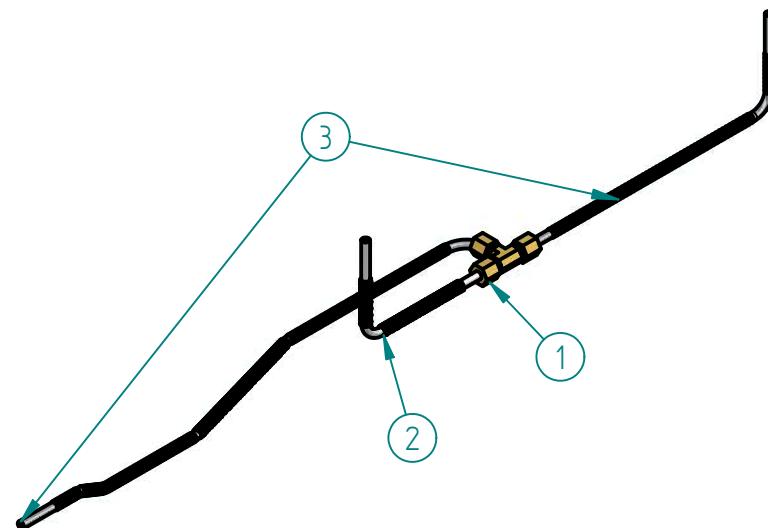

DESPIECE

S853143002 INNER PANEL HP-12 NG

PARTS BREAKDOWNS

Item	Code	Description	Qty.
1	S86264200	INNER RIGHT PANEL	1
2	S862641002	INNER LEFT PANEL	1
3	S86264900	FRONT MANIFOLD	1
4	S86264800	SIDE MANIFOLD	2
5	S902610002	TRAY SLIDERS	2
6	S85273400	TRAY COLLECTOR	1
7	S85273300	UPPER FRONT	4
8	S86267800	BOLT COVER 12"	2
9	S853110200	BURNER SUPPORT	1

PARTS BREAKDOWNS

Item	Code	Description	Qty.
1	S855036000	MANIFOLD 12" HP	1
2	S862103000	PILOT REGULATOR AP7-1	1
3	S862101000	TOP VALVE	2
4	S862413000	FEMALE ORIFICE # 40	2
5	S855709000	FRONT BURNER BODY	1
6	S853328000	CONNECTION TOP BURNERS	1
7	S855710000	REAR BURNER BODY	1
8	S865006000	PILOT TIP A73007	2

Item	Code	Description	Qty
1	S855028000	"T" COMPRESSION PLUG	1
2	S855060000	SS FLEXIBLE PIPE 150	1
3	S855061000	SS FLEXIBLE PIPE 350	1

DESPIECE

S750400900 – Conversion Kit HP-2-12 NG to LP

PARTS BREAKDOWNS