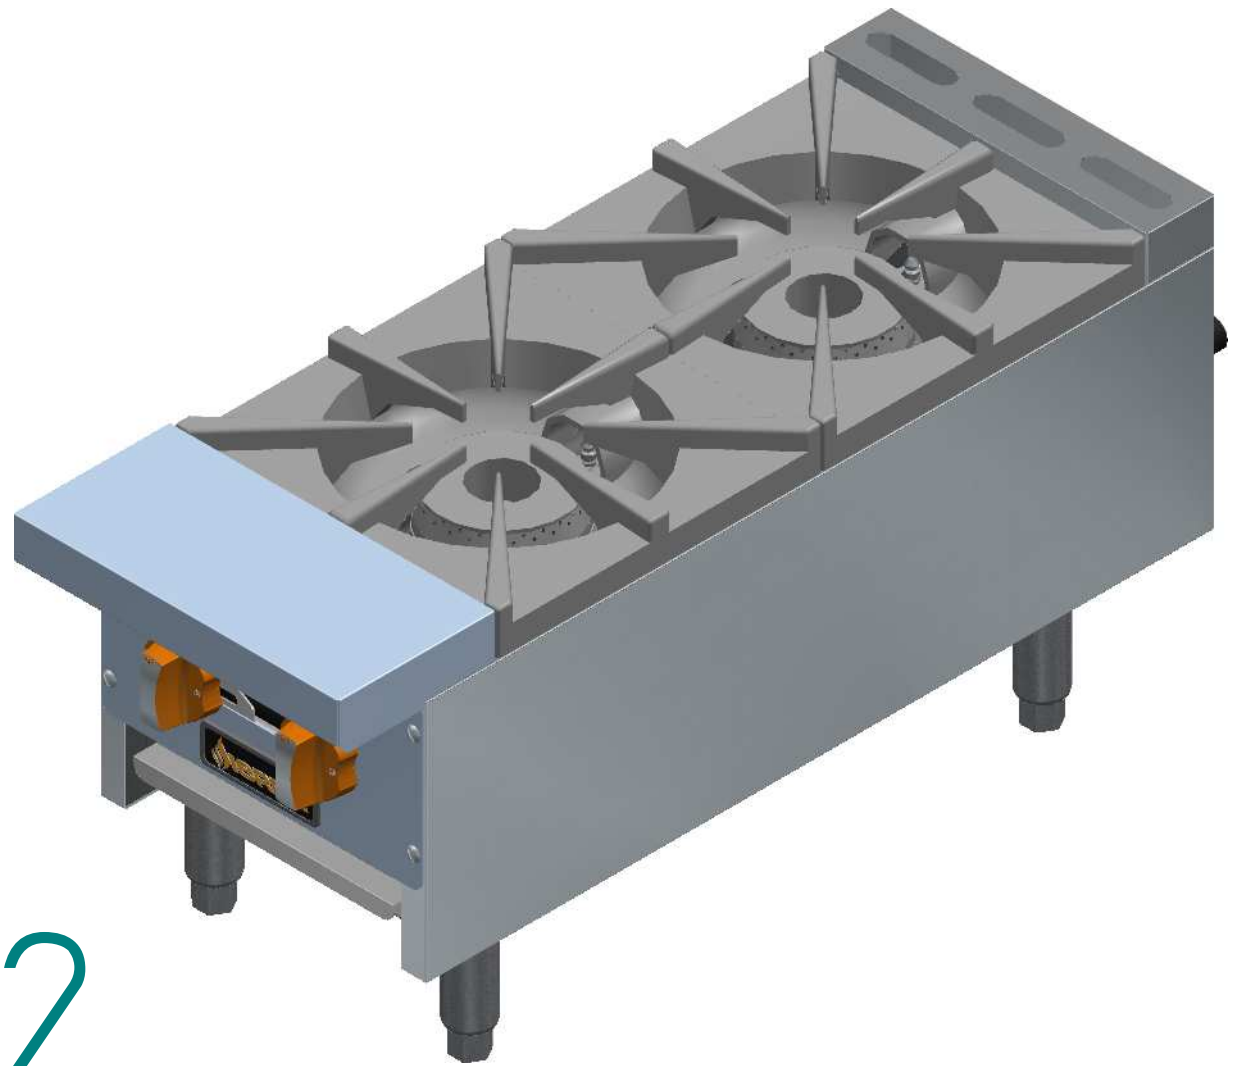

DESPIECE

PARTS BREAKDOWNS

SRHP-2-12

Nov/2016

DESPIECE

PARTS BREAKDOWNS

Item	Code	Description	Qty.
1	S853143002	INNER PANEL HP 12"	1
2	S853141003	OUTER PANEL HP-12"	1
3	S853159001	GAS SYSTEM HP-12 NG	1
4	S855068000	SIERRA KNOB	2

Nov/2016

DESPIECE

S853141003 OUTER PANEL HP-12

PARTS BREAKDOWNS

Item	Code	Description	Qty.
1	S85290800	CONTROL PANEL 12"	1
2	S86285800	CHIMNEY 12" SIERRA	1
3	S86287900	ADJUSTABLE FEET 4-6"	4
4	S85540400	BLACK TOP GRATE	2
5	S86285900	UPPER FRONT 12"	1
6	S85507300	SIERRA NAME PLATE	1
7	S86283000	LEFT OUTER PANEL	1
8	S862831002	RIGHT OUTER PANEL	1
9	S862610300	LEG SUPPORT 12"	2

DESPIECE

S853143002 INNER PANEL HP-12 NG

PARTS BREAKDOWNS

Item	Code	Description	Qty.
1	S86264200	INNER RIGHT PANEL	1
2	S862641002	INNER LEFT PANEL	1
3	S86264900	FRONT MANIFOLD	1
4	S86264800	SIDE MANIFOLD	2
5	S902610002	TRAY SLIDERS	2
6	S85273400	TRAY COLLECTOR	1
7	S85273300	UPPER FRONT	4
8	S86267800	BOLT COVER 12"	2
9	S853110200	BURNER SUPPORT	1

PARTS BREAKDOWNS

Item	Code	Description	Qty.
1	S855036000	MANIFOLD 12" HP	1
2	S862103000	PILOT REGULATOR AP7-1	1
3	S862101000	TOP VALVE	2
4	S862413000	FEMALE ORIFICE # 40	2
5	S855709000	FRONT BURNER BODY	1
6	S853328000	CONNECTION TOP BURNERS	1
7	S855710000	REAR BURNER BODY	1
8	S865006000	PILOT TIP A73007	2