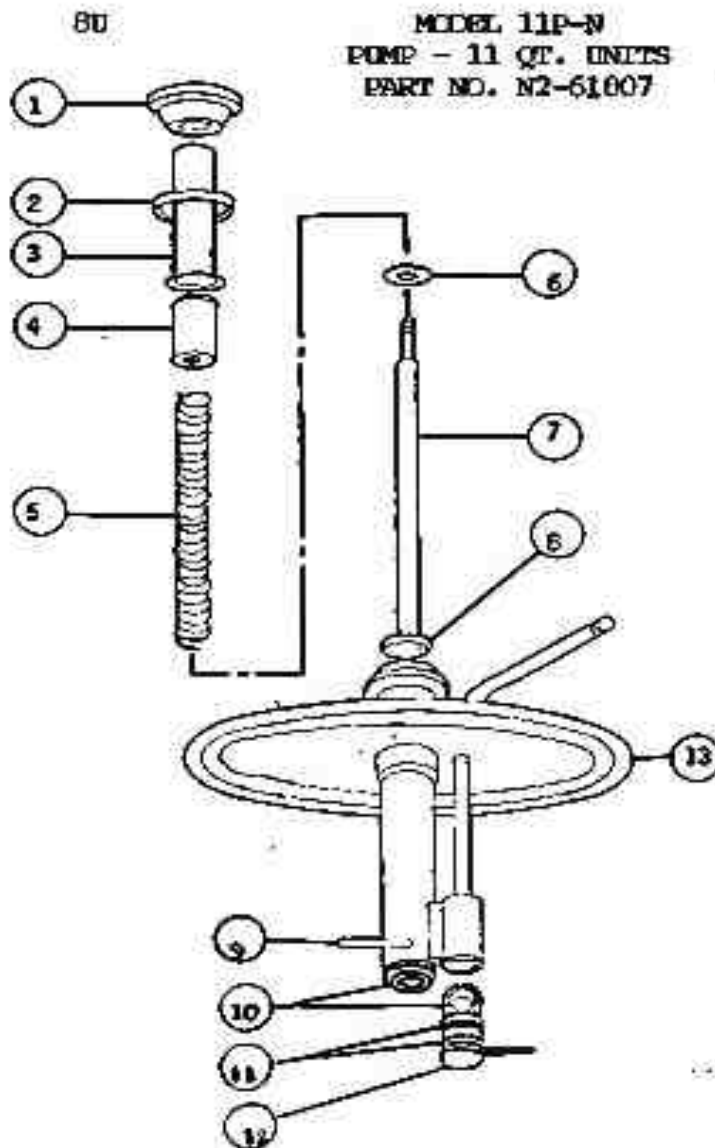

Star Manufacturing International, Inc.

MODEL 8N-11WL & 11WS Series

Key Number	Part Number	Number Per Unit	Description	
24	2E-T1023	1	Socket w/Leads (12")	11WL
	N1-T1024	1	Socket w/Leads (6")	11WL
25	N1-Y4472	1	Reflector - Lamp	11WL
	2S-1279	2	Lamp (15W-120V)	11WL
	2S-Y2438	2	Lamp (15W-240V)	11WL
	2K-Y1139	2/1	Bushing - Snap	11WL-NHS / 11WS-HS
	N2-Y4443	1	Lever	11WL-NHS / 11WS-HS
	N2-Y4444	1	Bracket Lever	11WL-NHS / 11WS-HS
	2R-Y1334	1	Knob - Spout Lever	11WL-NHS / 11WS-HS
	2N-Y4440	1	Element Cartridge	11WL-NHS / 11WS-HS
	2C-Y4003	1	Clamp - Cable	11WL-NHS / 11WS-HS
	N1-Y4450	1	Spout Casting	11WL-NHS / 11WS-HS
	N2-S6397		Ladle - 1-1/2 oz. (optional)	
	N2-S5416		Ladle - 3/4 oz. (optional)	
	2L-H5869		Ladle - 6 oz. (optional)	
	N2-61007	1	Pump (11P-N)	11WL-N, NP, NHS, 11WS-HS
	2P-Y6211	1	Brush - Pump	11WL-N, NP, NHS, 11WS-HS
	N2-110104		Heated Spout Kit (less Pump) (Turns 11WL-N, NP into 11WL-NHS) (Turns 11WS into 11WS-HS)	

Star Manufacturing International, Inc.

<u>ITEM</u>	<u>QUANTITY</u>	<u>PART NUMBER</u>	<u>DESCRIPTION</u>
1	1	2R-Y4145	KNUR
2	1	2A-Y4133	NUT - CYLINDER SLEEVE
3	1	2V-Y4138	PLUNGER ROD SHIELD
4	1	2A-Y4137	GUIDE - PLUNGER
5	1	2P-Y6195	SPRING - COMPRESSION
6	1	N2-Y4146	WASHER - SPRING COMPRESSION
7	1	N2-S5552	PUMP PLUNGER ASSEMBLY
8	1	2I-Y4143	O-RING PISTON
9	1	N2-Y6190	PIN - TUBE
10	2	2P-Y6196	BALL - VALVE
11	2	2I-Y6214	O-RING PLUG
12	1	N2-61002	PLUG ASSEMBLY
13	1	N2-61006	PUMP AND PLATE ASSEMBLY