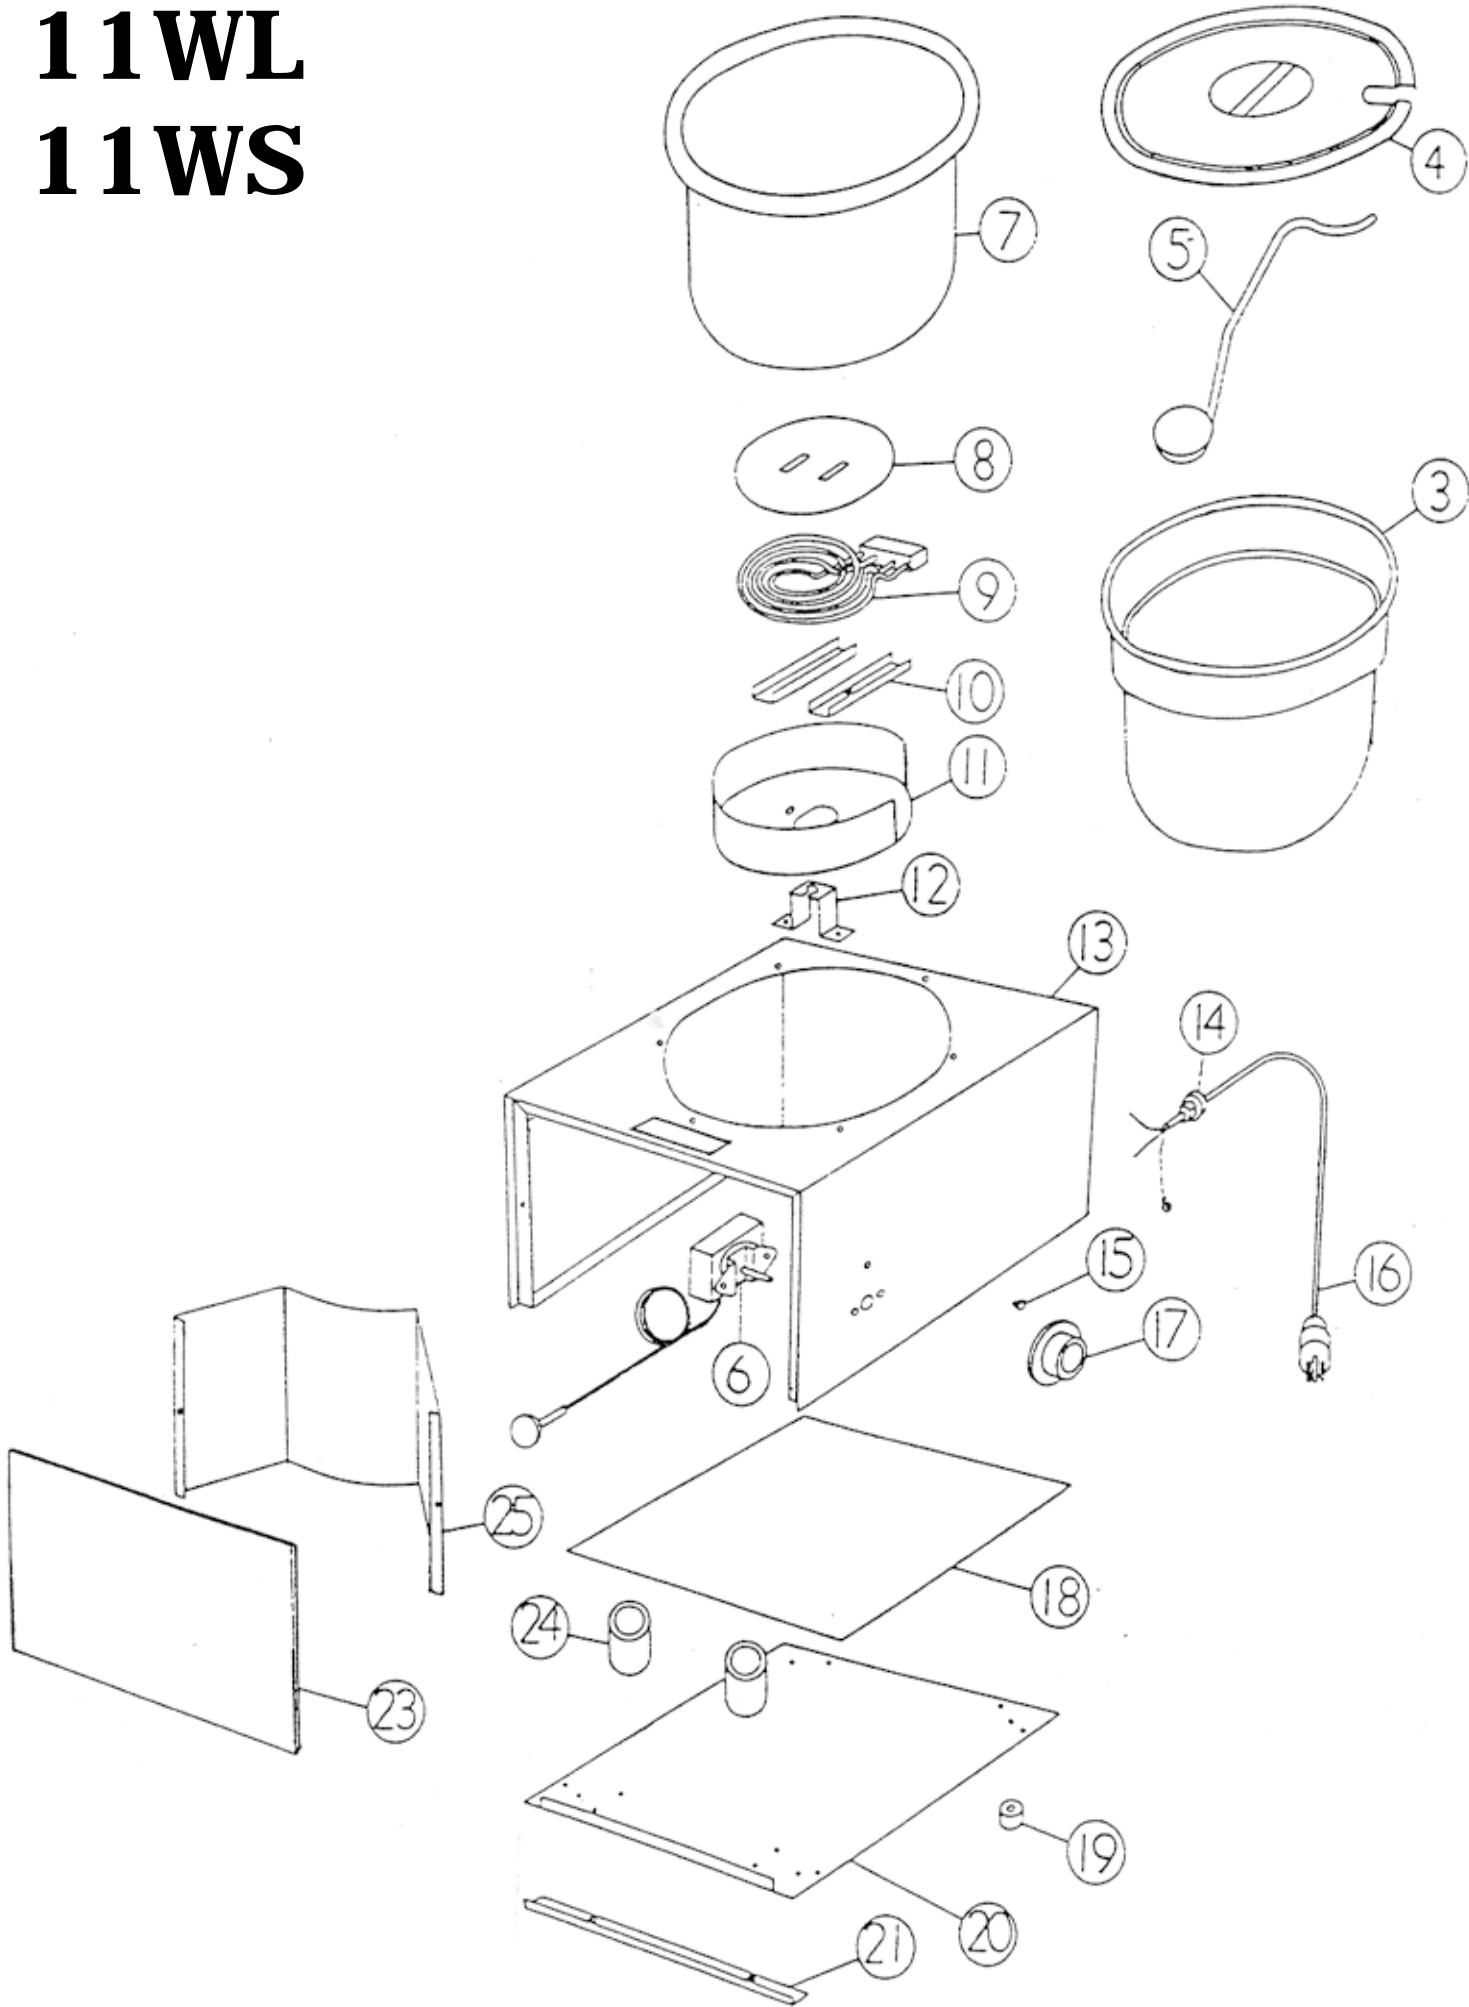

# 11WL 11WS

MODEL 8N-11WL & 11WS Series

Key Number	Part Number	Number Per Unit	Description	
3	2D-Y3464	1	Inset Bowl - 11 Qt.	11WL-NP, NHS
4	2L-Y6596		Cover - Inset Bowl (optional)	
5	O1-S5423	1	Ladle - 4 oz.	11WL-BQ, C, S
6	2T-Y3330	1	Thermostat	
7	N1-119002	1	Heat Well Assembly	
8	N1-Y3345	1	Heat Sensor	
9	2N-Y3331	1	Element (120V)	
	2N-6462	1	Element (240V)	
10	N1-Y3320	2	Clamp - Element	
11	N1-119003	1	Element Cover Assembly	
12	K2-8204	1	Clamp - Thermostat	
13	N1-119023	1	Body Assembly	11WS-HS, NHS
	N1-119001	1	Body Assembly	11WL, 11WS
	N1-Y3654	5	Angle - Stiffener (not shown)	
14	2K-Y2968	1	Bushing - Cord	
15	2R-9193	1	Indicator Button	
16	N1-119004	1	Lead-In-Cord (120V)	
	N1-119005	1	Lead-In-Cord (240V)	
17	2R-9750	1	Knob - Thermostat	
18	N1-Y3328	1	Insulation - Bottom	
19	2I-H7685	4	Foot	
20	N1-T1025	1	Bottom	
21	N1-Y3323	1	Trim - Bottom	11WL
23	N2-110101	1	Front Panel Assembly	11WS
23	2Q-Y3446	2	Plexiglass - Clear	11WL
	2M-Y5802	1	Sign - Bar-B-Q	11WL-BQ
	2M-Y5804	1	Sign - Chili	11WL-C
	2M-Y3477	1	Sign - Nacho	11WL-N, NP, NHS
	2M-Y3332	1	Sign - Soup	11WL-S
	2M-Y5806	1	Sign - Chili Dog	11WL-CD
	2M-Y9414		Sign Packet (includes BBQ, Chili, Chili Dog, Nacho, & Soup)	11WL
	2M-Y5868	1	Sign Packet	11WS