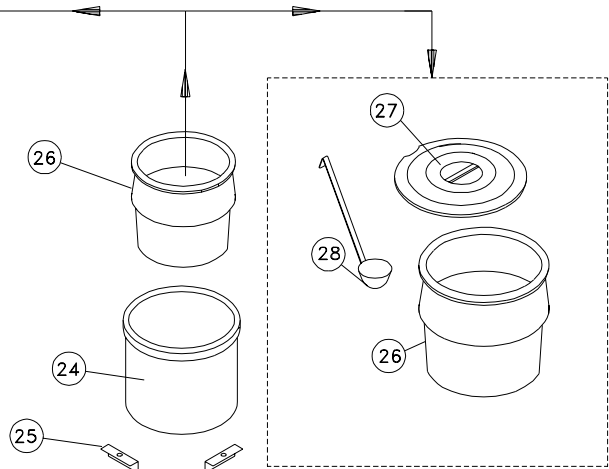

STAR MANUFACTURING INTERNATIONAL, INC.

MODEL 11WSA- / 11WLA-

120/240V

SK1442

8-9-96 DR: JS