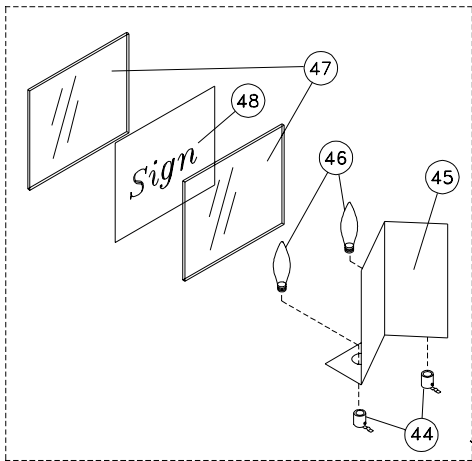

PUMP MODELS