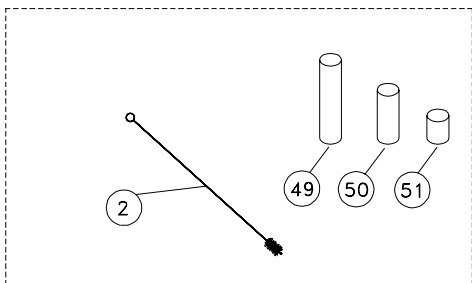

LIGHTED MODELS

PUMP ACCESSORIES