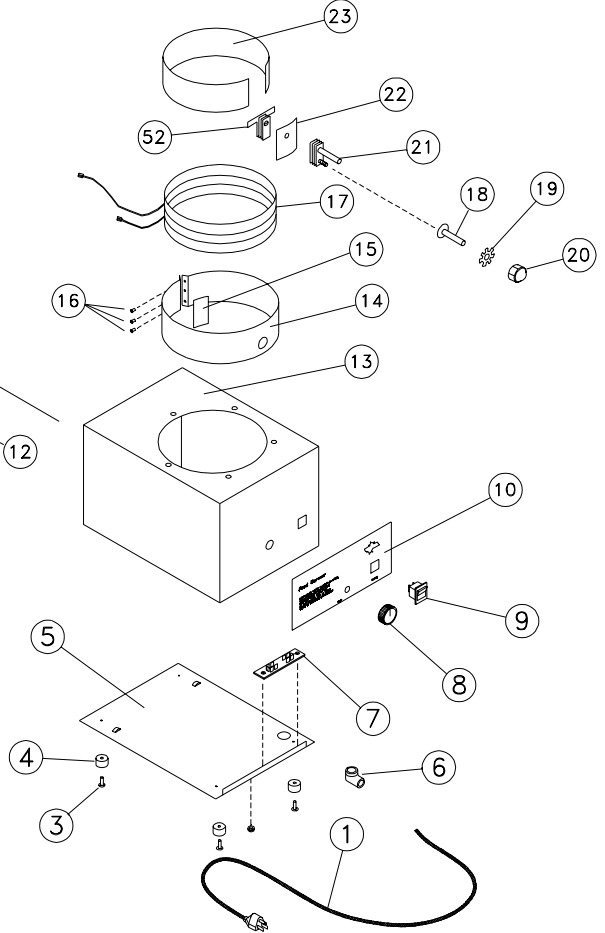

NON-PUMP MODELS

STAR MANUFACTURING INTERNATIONAL, INC.

MODEL 11WSA- / 11WLA-

120/240V

SK1442

8-9-96 DR: JS