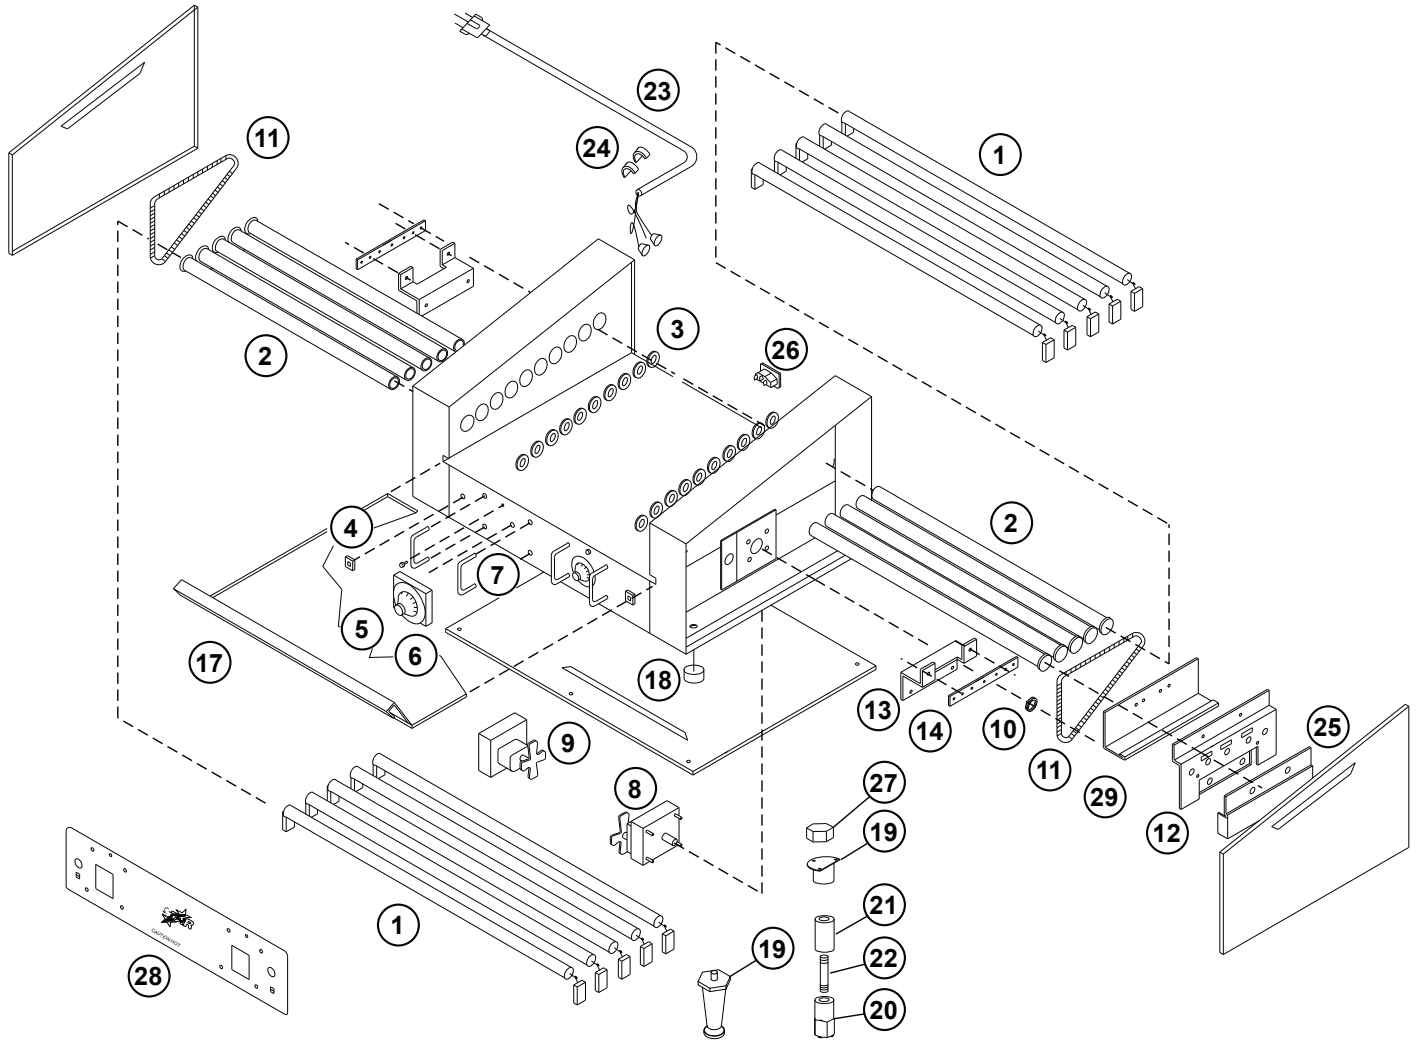

MODEL 25SX,25X,45SX,45X

STAR MANUFACTURING INTERNATIONAL, INC.

SK1392

REV. C

5-30-97

PARTS LIST

December 15, 2011

Grill-Max Roller Grills
MODEL **Series 12, 25, 40, 45 and 75**

Key Number	Part Number	Number Per Unit	Description & Model Designation	
1	2N-Y9947	7	ELEMENT 120V, 80W 12	
	2N-Y9541	10/14	ELEMENT 120V, 110W 25/40	
	2N-Y9946	10/14	ELEMENT 240V, 110W 25/40	
	2N-Y9543	10	ELEMENT 120V, 160W 45	
	2N-Y9945	10/16	ELEMENT 240V, 160W 45/75	
2	A5-120102	7	ROLLER - CHROME PLATE (1.125" O.D.) 12	
	PS-120145	7	ROLLER - PLASTECH 88 (1.125" O.D.) 12S	
	PS-250008	10/14	ROLLER - CHROME PLATE (1.125" O.D.) 25/25X/40	
	PS-250040	10/14	ROLLER - PLASTECH 88 (1.125" O.D.) 25S/25SX/40S	
	PS-450005	10/16	ROLLER - CHROME PLATE (1.125" O.D.) 45/45X/75	
	PS-450039	10/16	ROLLER - PLASTECH 88 (1.125" O.D.) 45S/45SX/75S	
3	2P-Z0467	14/20	TUBE GUIDE ASSEMBLY 12/25,45/28/32 40/75	
4	2J-Y6689	1/2	PILOT LIGHT 120V (ROUND) 12/25, 40, 45	
	2J-8006	1/2	PILOT LIGHT 120V (SQUARE) 12/25, 40, 45	
	2J-Y6690	2	PILOT LIGHT 240V 75	
	2S-Y9225	1/2	PILOT LIGHT 230CE 12/25, 40, 45, 75	
5	2R-9305	1/2	KNOB 12/25, 40, 45, 75	
	2R-Y9829	1/2	KNOB 12 230CE, 240VE/40SI 230CE	
	2R-Z0209	2	KNOB 25, 40, 45, 75 230CE	
6	NLA	1/2	SWITCH 12/25, 40, 45, 75 120V/240V	
	2E-Y9252	2	SWITCH 25, 40, 45, 75 230CE	
	2J-Y9226	1/2	SWITCH, INFINITE CONTROL 12 230CE/40SI 230CE	
7	2R-8229	2/4	KNOB SHIELD 12/25, 40, 45, 75	
8	2U-Y6685	1	MTR CW 120V, LEFT CONTROL 25/25S, 40/40S, 45/45S	
	2U-Z0746	1	MTR CW 240V LEFT CONTROL 25SX, 25X, 45SX, 45X75/75S	
9	2U-Y6686	1	MTR CCW 120V, RIGHT CONTROL 12/12S, 25/25S, 40/40S, 45/45S	
	2U-Z0745	1	MTR CCW 240V, RIGHT CONTROL 25SX, 25X, 45SX, 45X75/75S	
10	2P-Y4183	1/2	MOTOR SPROCKET 12/25, 40, 45, 75	
11	2P-Y5502	1	CHAIN - SHORT (110 Links) 12	
	2P-Y4321	2	CHAIN - SHORT (24 Links) 25, 45	
	2P-Y6767	2	CHAIN (116 Links) 40	
	2P-Y4322	2	CHAIN - LONG (128 Links) 75	
	2P-Z0023	1	CHAIN-SHORT (94 Links) 25SX, 25X, 45SX, 45X	
	2P-Z0024	1	CHAIN-LONG 25SX, 25X, 45SX, 45X	
	12	PS-120160	1/2	CHAIN GUIDE ASSEMBLY (2 Stud Models Only) 12/40
PS-25RGRK	2	CHAIN GUIDE ASSEMBLY (2 Stud Models Only) 25, 45		
PS-750004	2	CHAIN GUIDE ASSEMBLY (2 Stud Models Only) 75		
13	A5-Z0670	1/2	CHAIN GUIDE 12/40 (4 Stud Models Only) after 6/97	
	A5-Z0671	2	CHAIN GUIDE 25/45 (4 Stud Models Only) after 6/97	
	A5-Z0672	2	CHAIN GUIDE 75 (4 Stud Models Only) after 6/97	
	A5-Z0667	1	ELEMENT MOUNT 12 12	
14	A5-Z0668	2	ELEMENT MOUNT 25/45 25, 45	
	A5-Z0666	2	ELEMENT MOUNT 40 40	
	A5-Z0669	2	ELEMENT MOUNT 75 75	
	A5-Y5482	1/2	TERMINAL BAR 7 12/40	
14	A5-Y4238	2	TERMINAL BAR 5 25, 45	
	A5-Y4308	2	TERMINAL BAR 8 75	
	2H-Y9229	4/8	MICA WASHER (USED ON ELMT MNT & 12/25, 40, 45/12 TERM. BAR 7, 5 & 8) 75	
	2I-Y9228	2/4	INSULATOR-CERAMIC (USED ON ELMT MNT 12/25, 40, 45/6 TERM. BAR 7, 5 & 8) 75