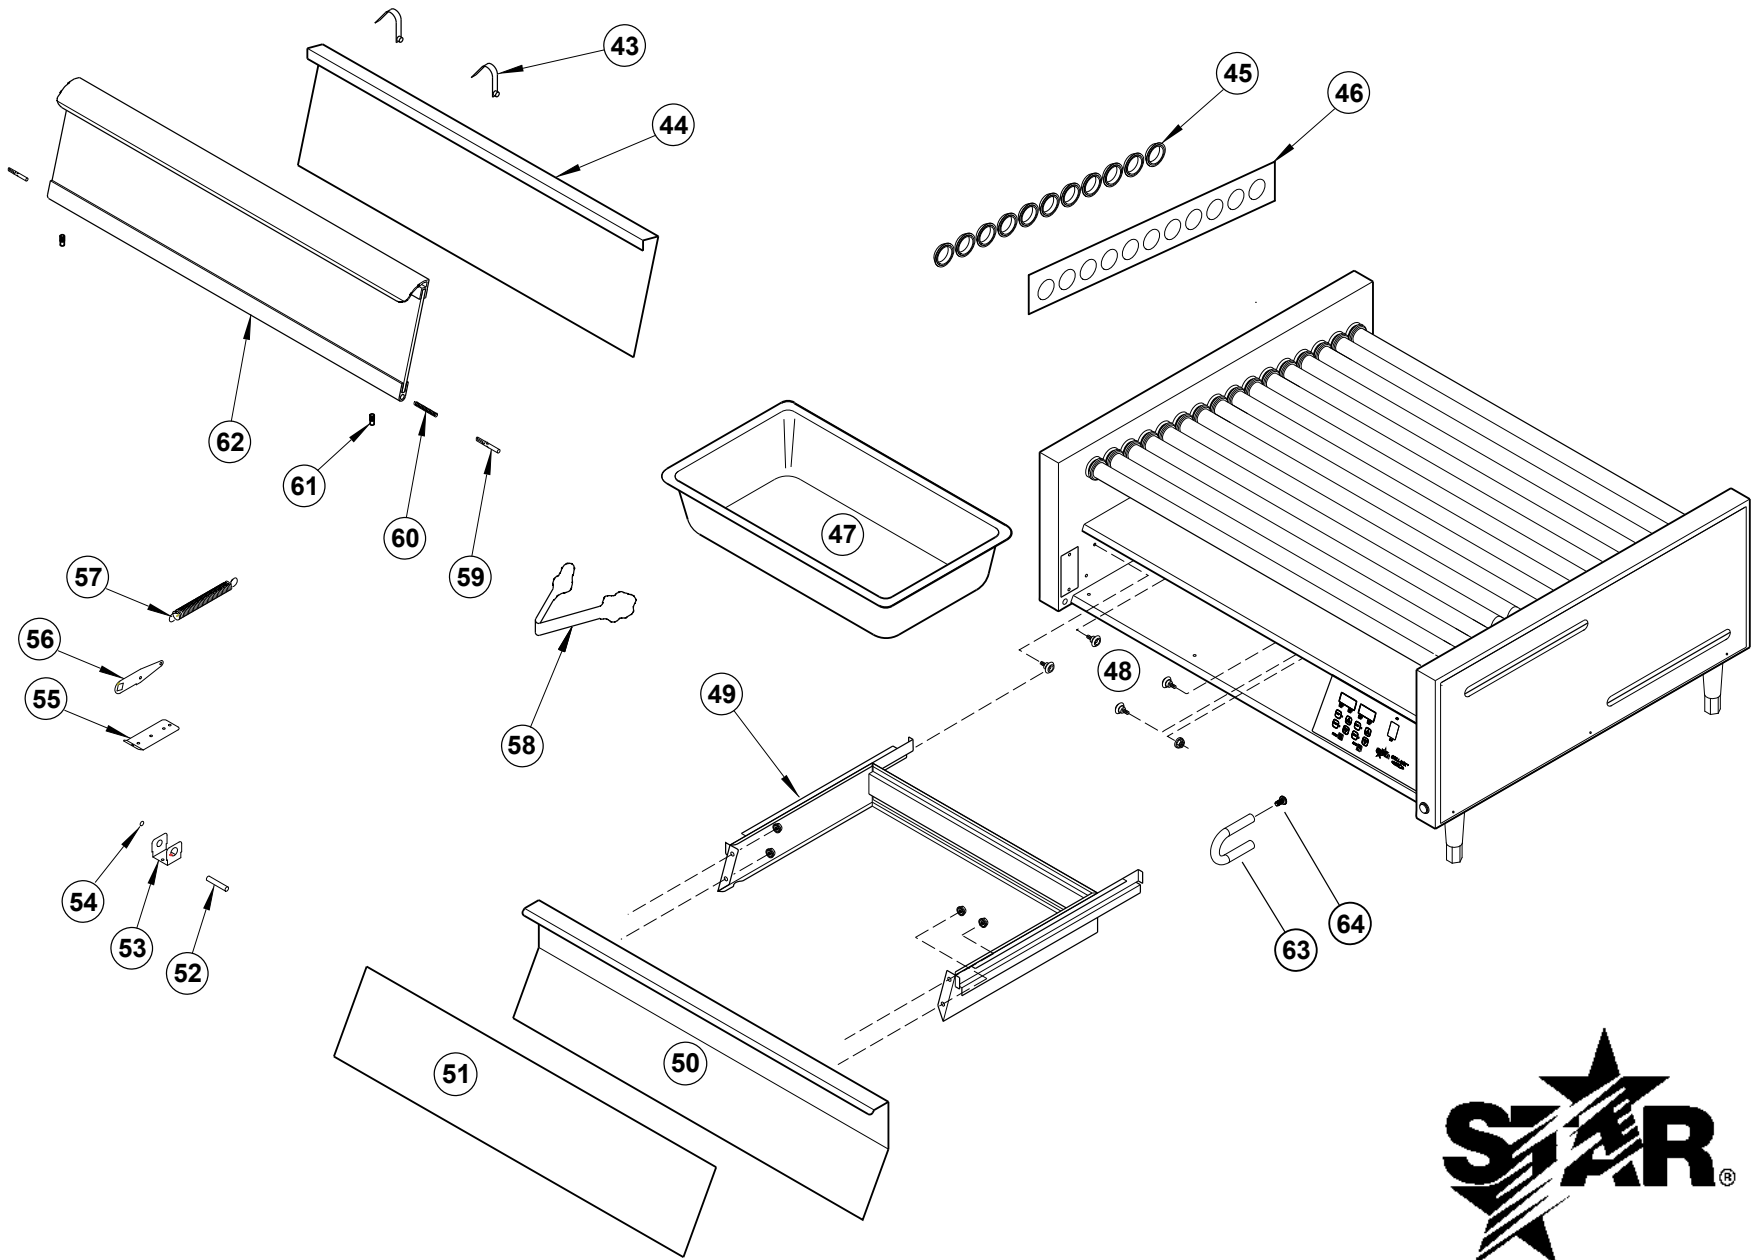

REFER TO THE PARTS LIST SPECIFIC TO
YOUR MODEL FOR MORE DETAIL INFORMATION.

PARTS LIST

August 04, 2014, Rev. H

Model: Grill-Max Roller Grills 20 Series				
Fig No	Part No	Qty	Description	Application
1	A5-RG2028	1	BODY ASSY	20CR/SCR
	A5-RG2027			20C/SC
2	A5-Z2184	1	DRIP TRAY	20C/SC
3	A5-Z8409	1	BACK-CHAIN RETAINER SPACER	20C/SC
4	A5-Z8410	1	ANGLE CHAIN RETAINER UPPER	20C/SC
5	A5-Z2169	2	SIDE PANEL	20C/SC
6	2N-Z2181	11	ELEMENT 120V 20	20C-120V
	2N-Z2611		ELEMENT 230V 20	20C-230V
7	A5-Z6719	1	CHAIN GUIDE	20C/SC
8	2P-Z2242	1	CHAIN	20C/SC
9	PS-RG2029	11	ROLLER ASSY CHROME	20C
	PS-RG2030		ROLLER ASSY POLY	20SC
	PS-RG2049		ROLLER ASSY HI-GRIP	20SC
10	2P-Z8392	3	IDLER SPROCKET	ALL
11	2A-Z8017	3	BUSHING, IDLER	ALL
12	A5-RG30121	1	IDLER ARM ASSY-CHAIN TENS	ALL
13	2P-Z8074	1	SPRING	ALL
14	2P-Z8317	1	MOTOR SPROCKET	ALL 3/8" MOTOR SHAFTS
	2P-Z11853			ALL 1/2" MOTOR SHAFTS
15	2U-Z11854	1	MOTOR GEAR, 120V	120V, w/ 1/2" DIA SHAFT
	PS-RG5069		KIT MOTOR, SPROCKET-120 VOLT	120V, w/SPROCKET & MNT PLATE
	2U-Z11855		MOTOR GEAR, 240V	230/240V, w/ 1/2" DIA SHAFT
	PS-RG5070		KIT MOTOR, TENSION-230/240V	230/240V, w/SPROCKET & MNT PLATE
16	A5-RG2046	1	MOTOR MOUNTING ASSY	20C/SC
17	A5-RG2036	1	CORD ASSY 120V	20C/SC (120V MODELS EXCEPT CSA)
	2E-Z0512		CORD SET EUR 10AMP	20C/SC (230V MODELS)
18	2K-Y2968	1	CORD BUSHING	20C/SC 120V
	2K-Y3240			20C/SC 240V
19	2E-Y9227	1	CORD INLET IEC320 10 AMP	20C/SC (230V MODELS)
20	A5-Z5335	1	BOTTOM COVER PLATE	ALL
22	A5-Z9344	1	MOUNTING BRACKET	20C/SC
23	PS-RG5095	2	KIT, CONTROL 230/240 VOLT	20C/SC
	PS-RG5094		KIT, CONTROL 120 VOLT	20C/SC
24	2K-Z1971	9	SPACERS	20SCE
26	PS-RG50132	1	KIT, SERVICE FNT PROBE REPL	20SCE, mfg before 7/2014
	2J-Z17919		THERMISTOR, FRONT .125" DIA	20SCE, mfg after 6/2014
27	2J-Z15324	1	THERMISTOR, REAR .125X1.00 LG	20SCE,
28	PS-RG5087	1	KIT POWER BOARD	20SCE
30	A5-Z7853	1	CONTROL PANEL	20C/SC
	A5-RG2047		CONTROL PANEL	20SCE
31	2M-Z8323	1	CONTROL PANEL LABEL	20C
	2M-Z8324			20SC
	2M-Z9529			20SCE
32	2J-Z2329	3	PILOT LIGHT RED	20C/SC (120V & 240V MODELS)
	2J-Z3157		PILOT LIGHT YELLOW	20C/SC (230V MODELS)
33	2E-Z1858	1	SWITCH-RED LIGHTED	120V & 240V MODELS
	2E-Z3156		SWITCH-YELLOW LIGHTED	230V MODELS
34	2R-Z1854	2	KNOB W/SET SCREW	20C/SC
35	A5-Z2509	4	PANEL-INSULATOR	20C/SC
36	2I-Z9865	22	O-RING SILICONE, TUBE SEAL	20C/SC, manuf. after 8/07
	2P-Z6455		TUBE SEAL, SOLID	20C/SC, manuf. before 8/07
37	2I-Z2175	22	O-RING SEAL	20C/SC
38	2P-Z2174	22	TUBE GUIDE	20C/SC
39	2R-Z5846	4	LEGS	20C/SC
40	2K-Z2895	4	ANTI SHORT BUSHING	ALL
41	A5-Z7650	1	ELEMENT RETAINER - UPPER	20C/SC
	A5-Z17589		ELEMENT MOUNT UPPER	20SCE
42	A5-Z7656	1	ELEMENT RETAINER - LOWER	20C/SC
	A5-RG50107		ASSY, ELEM THERMISTOR MT 11CT	20SCE
43	2P-Y9176	2	SNAP BUTTON	Goes with No 44
44	8A-20RGMD	optional	MERCHANDISING DOOR	OPTIONAL ASSESSORY
58	A5-Z6424	1	TONGS	ALL
64	2V-Z17584	2	THERMAL, BLOCK	20SCE
NI	2E-Z3619	1	WIRE SET-230V MODELS	
NI	2E-Z8320	1	WIRE SET-120V MODELS	20C/SC
NI	PS-Z3018	--	TUBE ASSEMBLY SLEEVE	

2M-Z8542: Grill-Max Rollergrill, Star Manufacturing International