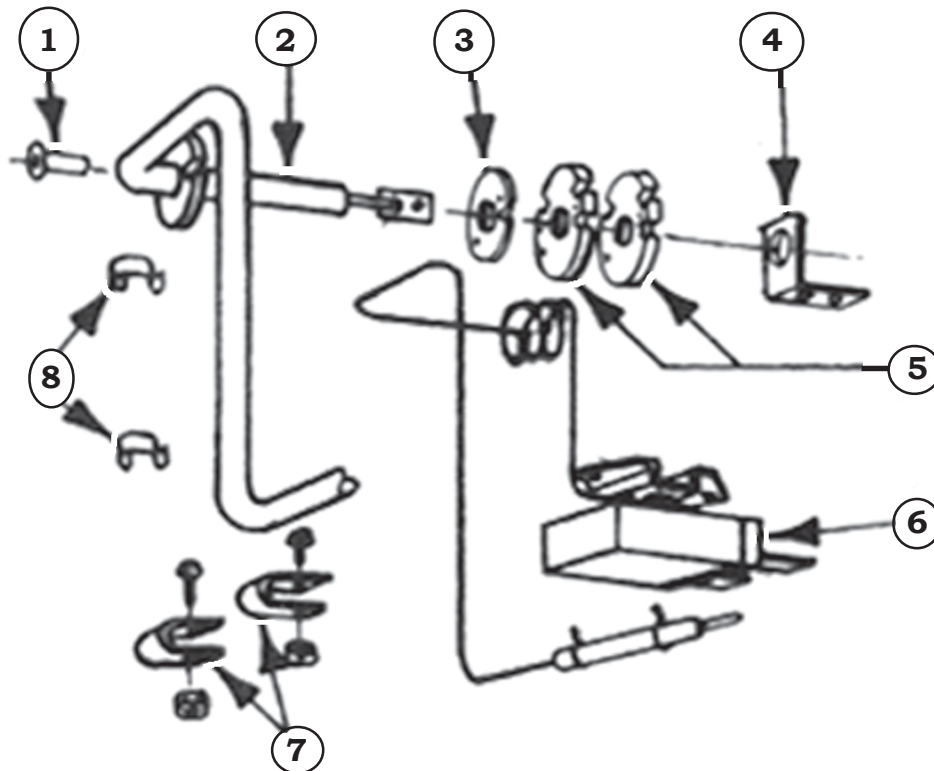

MODEL 301A

STAR MANUFACTURING COMPANY

ST. LOUIS, MO. 63132 DIVISION OF HERCULES GALION PRODUCTS INC.

MODEL 301A, except Safety/Hi-Limit Thermostat

Key Number	Part Number	Number Per Unit	Description
1	2T-Z7268	1	Thermostat
2	2R-9263	1	Knob, Thermostat
3	2P-5737	5	Clip, Capillary Tube
4	E1-7363	4	Clamp, Thermostat Bulb
5	E3-9288	2	Bushing - Split
6	E3-9280	1	Clamp - Element, Rear
7	301010 = NLA	1	Handle and Clamp Assembly
8	2N-Z2920	1	Element, 208/240V
9	9303 = NLA	1	Strap - Element, Rear
10	301008 = NLA	1	Strap - Element, Front
11	2C-2555	8	Nut, Acorn (8-32)
12	2D-301007	1	Kettle Assembly
13	E3-9262	1	Back, Element Housing
14	E3-7674	2	Angle - Retainer
15	E3-9270	3	Plate - Element Support
16	E3-9269	4	Bearing, Pivot
17	2A-301005	1	Release Rod Assembly
17a	9572 = NLA	1	Release Arm
18	E3-9276	1	Arm - Pawl
19	2A-5401	2	Pin - Cotter
20	2P-9274	1	Spring - Release
21	Z1-301013	1	Pilot Light Assembly
22	301001 = NLA	1	Top Assembly
23	2B-301042	1	Basket Assembly, Right Hanger
24	2B-301041	1	Basket Assembly, Left Hanger
26	2P-Y1621	1	Clip - Ground
27	Z1-115006	4	Leg Assembly (<i>Less Foot</i>)
28	2A-7612	4	Foot
29	2E-3966	1	Switch - Rotary, On/Off
			<i>(Serial # 30117443 & Below must purchase New Switch & Element, 1981 > 1990)</i>
29a	2R-Y2303	1	Knob, Switch (<i>not shown</i>)
31	2T-Z3209	1	Safety Thermostat (<i>short bulb</i>)
<u>PARTS REQUIRED TO ADD SAFETY THERMOSTAT</u>			
3	2P-5737	1	Clip, Capillary Tube
4	E1-7363	2	Clamp, Thermostat Bulb
5	E3-9288	1	Bushing - Split
14	E3-7674	1	Angle - Retainer
16	E3-9269	1	Bearing, Pivot

Star Manufacturing International, Inc.

MODEL 301 Series Head Assembly

Key Number	Part Number	Number Per Unit	Description
1	E3-9288	4	Bushing - Split
2	2N-Z2920	1	Element (208/240V)
3	E3-9269	2	Bearing - Pivot
4	E3-7674	2	Angle - Retainer
5	E3-9270	4	Plate - Element Support
6	2T-Z3209	1	Safety Thermostat
7	E1-7363	4	Clamp - Thermostat Bulb
8	2P-5737	4	Clip - Capillary Tube