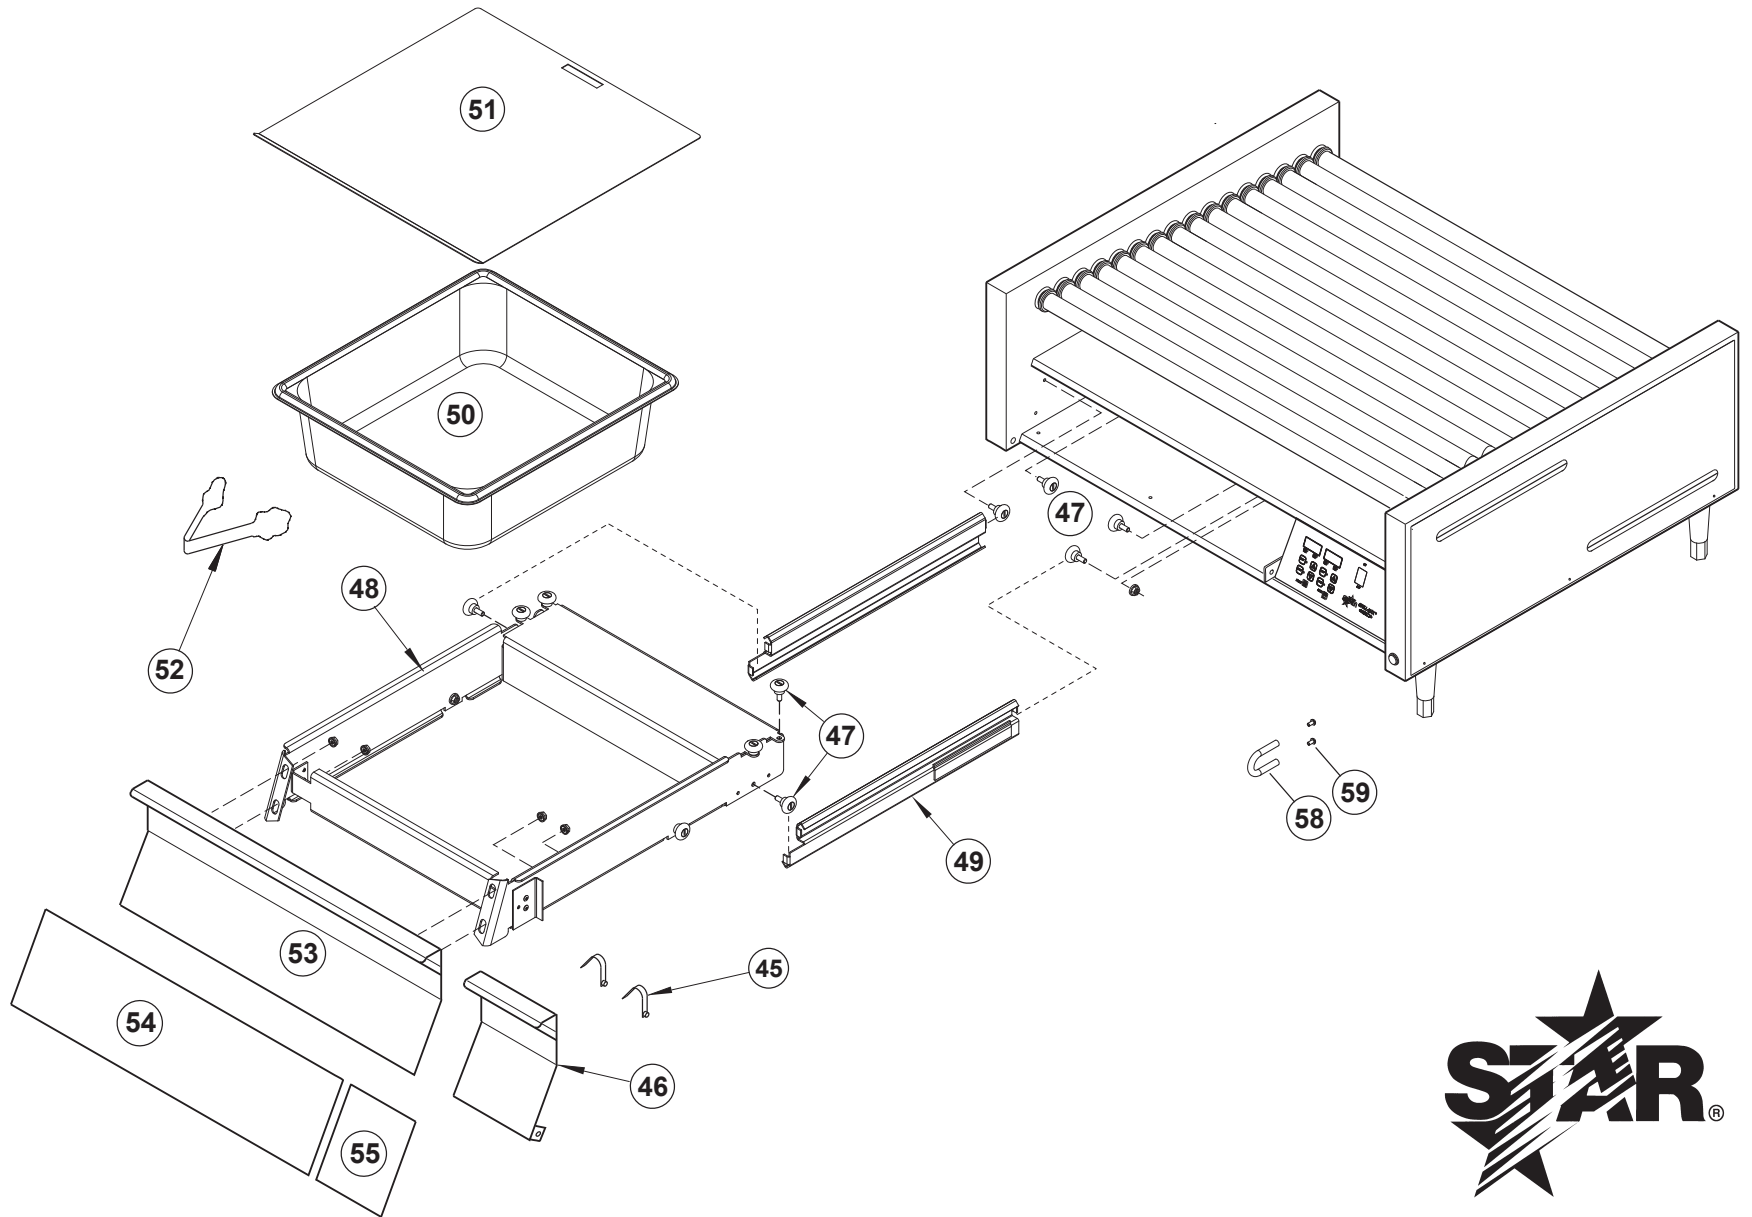

REFER TO THE PARTS LIST SPECIFIC TO YOUR MODEL FOR MORE DETAIL INFORMATION.

2M-Z9666;RG - Heated & Non-Heated Bun Box

PARTS LIST

October 21, 2015, Rev. i

Grill-Max Roller Grills 50HD/BD Series				
Fig No	Part No	Qty	Description	Application
1	A5-RG5053	1	BODY ASSY	
2	A5-Z2305	1	DRIP TRAY	
3	A5-Z8409	1	BACK-CHAIN RETAINER SPACER	
4	A5-Z8410	1	ANGLE CHAIN RETAINER UPPER	
5	A5-Z2169	2	SIDE PANEL	
6	2N-Z2179	11	ELEMENT 120V 50	
	2N-Z2193		ELEMENT 230V	230V, 230/5
7	A5-Z6719	1	CHAIN GUIDE	
8	2P-Z2242	1	CHAIN	
9	PS-RG7562	11	ROLLER ASSY CHROME	
	PS-RG7563		ROLLER ASSY POLY (HI-GRIP)	MFG BEFORE 08/07 ONLY
	A5-RG5057		ROLLER ASSY HIGRIP (HI-GRIP PLUS)	50SC
	PS-RG7598		ROLLER ASSY POLY (SMOOTH)	50SCBDESW
	A5-RG75132		RLR ASSY STALTEK 50ST/75ST	50ST
10	2P-Z8392	3	IDLER SPROCKET ASSEMBLY	
11	2A-Z8017	3	BUSHING, IDLER	
12	A5-RG2042	1	ARM ASSY- CHAIN TENSIONER	
13	2P-Z8074	1	SPRING	
14	2P-Z8317	1	MOTOR SPROCKET	ALL 3/8" MOTOR SHAFTS
	2P-Z11853			ALL 1/2" MOTOR SHAFTS
15	PS-RG5069	1	GEAR MOTOR w/SPROCKET	
	PS-RG5070		GEAR MOTOR w/SPROCKET	230V
	A5-Z14583		MOTOR, 240V, 50 HZ	50SCBD-230/5
16	A5-RG2046	1	MOTOR MOUNTING ASSY	
17	2E-Z0512	1	CORD SET , CONT. EUR 10A	230V
	A5-RG2036		CORD ASSY 120V	50CBDE/CHDE/SCHDE/SCBDE-120V
	A5-RG2041		CORD SET ASSY 120V	50CBD/SCBD/CHD/SCHD/SCBDE-CSA, 50STBD/STBDE-120V/STBDE-CSA
18	2E-Y9227	1	INLET IEC320 10 AMP	230V, 230/5
	2K-Y3240		CORD BUSHING	
	2K-Y2968		BUSHING - HEYCO 7W-2	SCBDE-CSA
19	2K-8043	1	BUSHING HEYCO SB-875-10	
20	A5-Z5335	1	BOTTOM COVER PLATE	
22	A5-Z9344	1	MOUNTING BRACKET	
23	PS-RG5095	2	INFINITE CONTROL 240V	230V / 240V
	PS-RG5094		INFINITE CONTROL 120V	50CHD/CBD/SCHD/SCBD, 50STBD
	PS-RG5087	1	ELECTRONIC CONTROL 120V	50CBDE/CHDE/SCBDE/SCHDE, 50STBDE
24	2K-Z1971	9	SPACERS	50CBDE/CHDE/SCBDE/SCHDE, 50STBDE
25	PS-RG5087	1	KIT 2E-Z5565 REPLACEMENT, 120/240V	50CBDE/CHDE/SCBDE/SCHDE manuf. before 11/2010
	2E-Z13638		ELECTRONIC CONTROL, RG 120V	50CBDE/CHDE/SCBDE/SCHDE manuf.after 11/2010
	A5-Z13640		ELECTRONIC CONTROL, RG 230/240V	50STBDE/STHDE 230/240V
26	PS-RG5093	1	KIT SERVICE, FRONT PROBE REPL	50CBDE/CHDE/SCBDE/SCHDE manuf.before 11/2010
	2J-Z15323		THERMISTOR, FRONT, .250 DIA.	50CBDE/CHDE/SCBDE/SCHDE manuf.after 11/2010
27	2J-Z15324	1	THERMISTOR, REAR, .125" DIA	50CBDE/CHDE/SCBDE/SCHDE
30	A5-Z9392	1	CONTROL PANEL	50CHD/CBD/SCHD/SCBD, 50STBD
	A5-RG5052		CONTROL PANEL ASSY 50/75 E/C	50CBDE/CHDE/SCBDE/SCHDE

2M-Z9666;RG - Heated & Non-Heated Bun Box