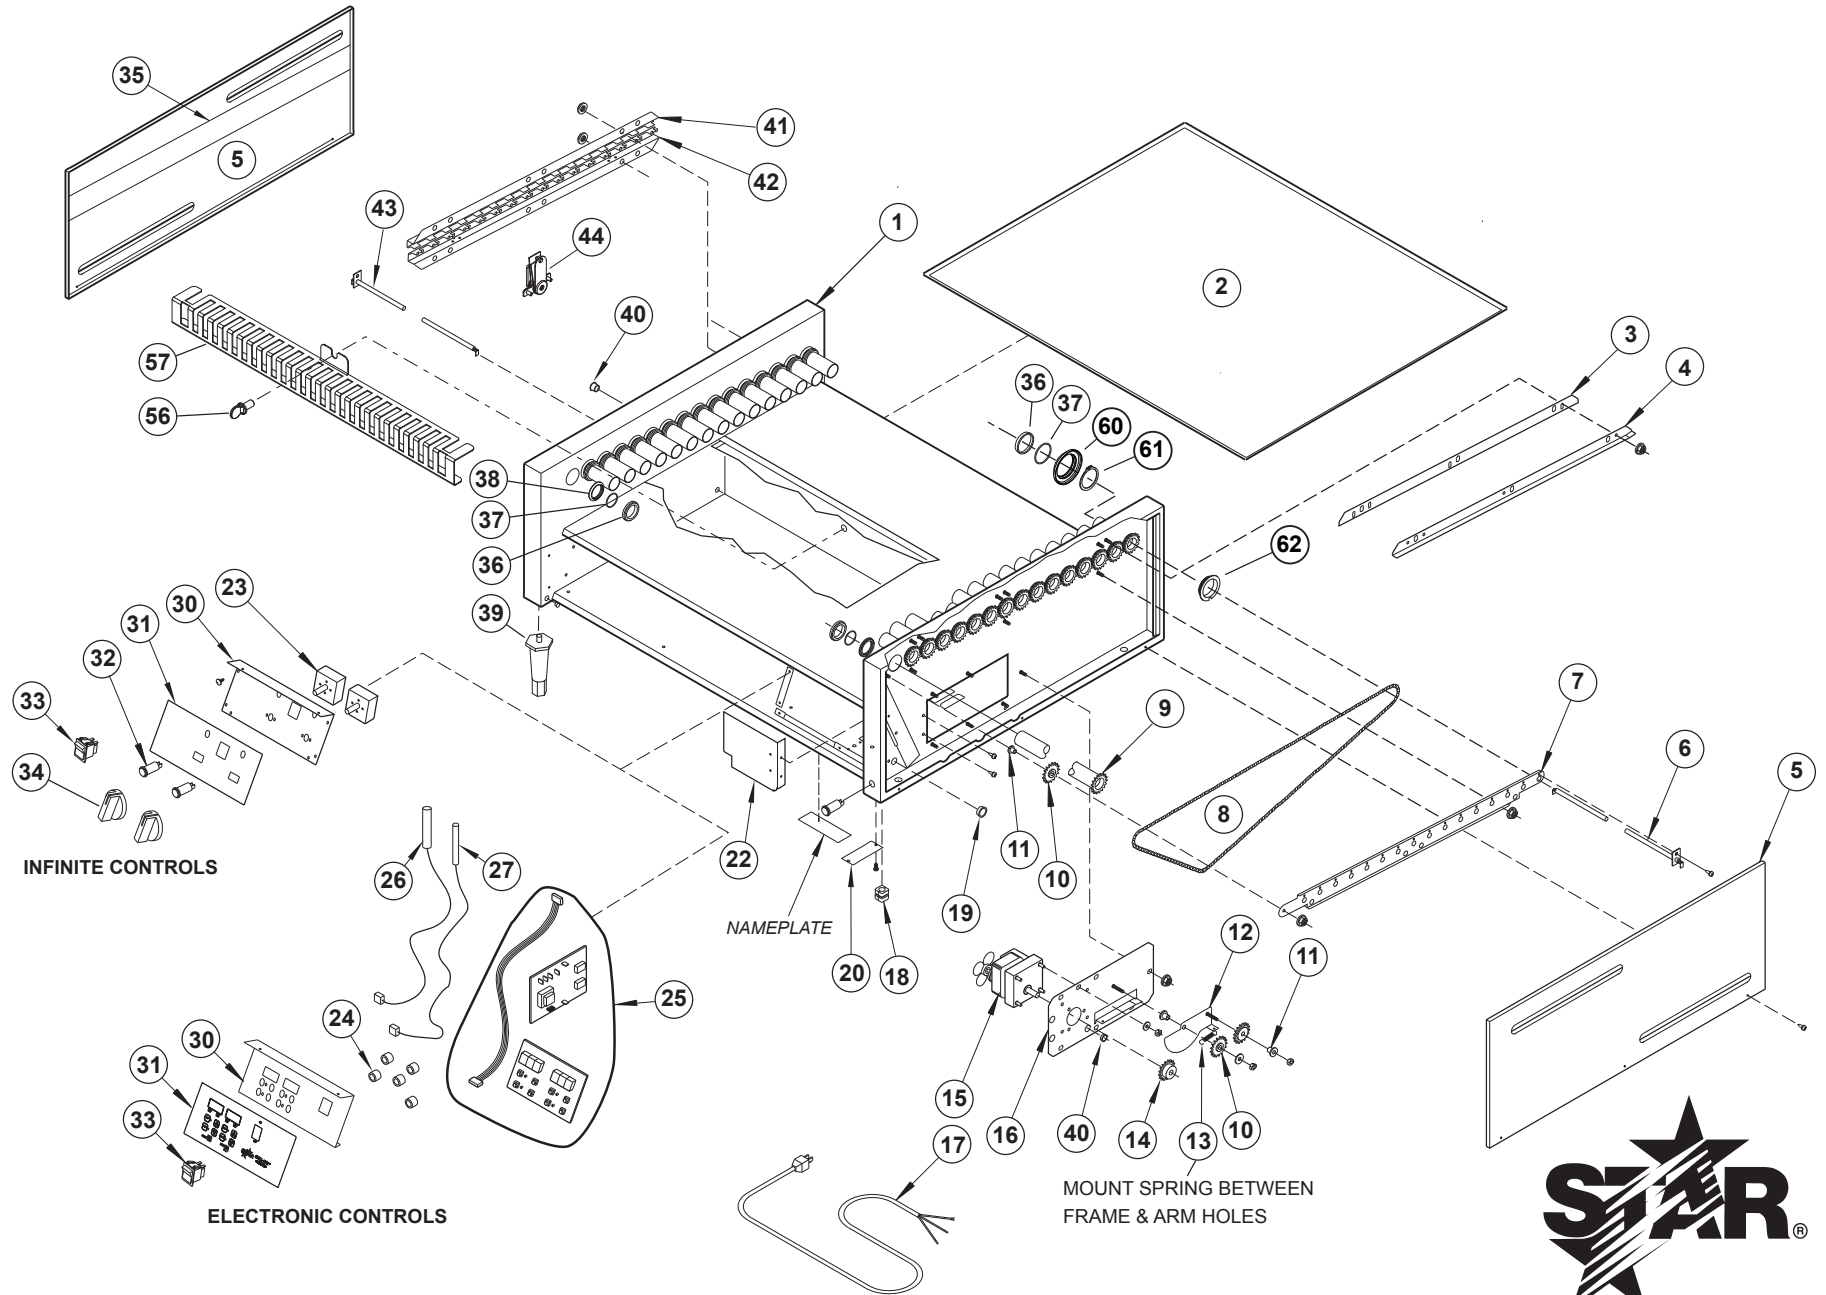

2M-Z9666;RG - Heated & Non-Heated Bun Box

REFER TO THE PARTS LIST SPECIFIC TO YOUR MODEL FOR MORE DETAIL INFORMATION.