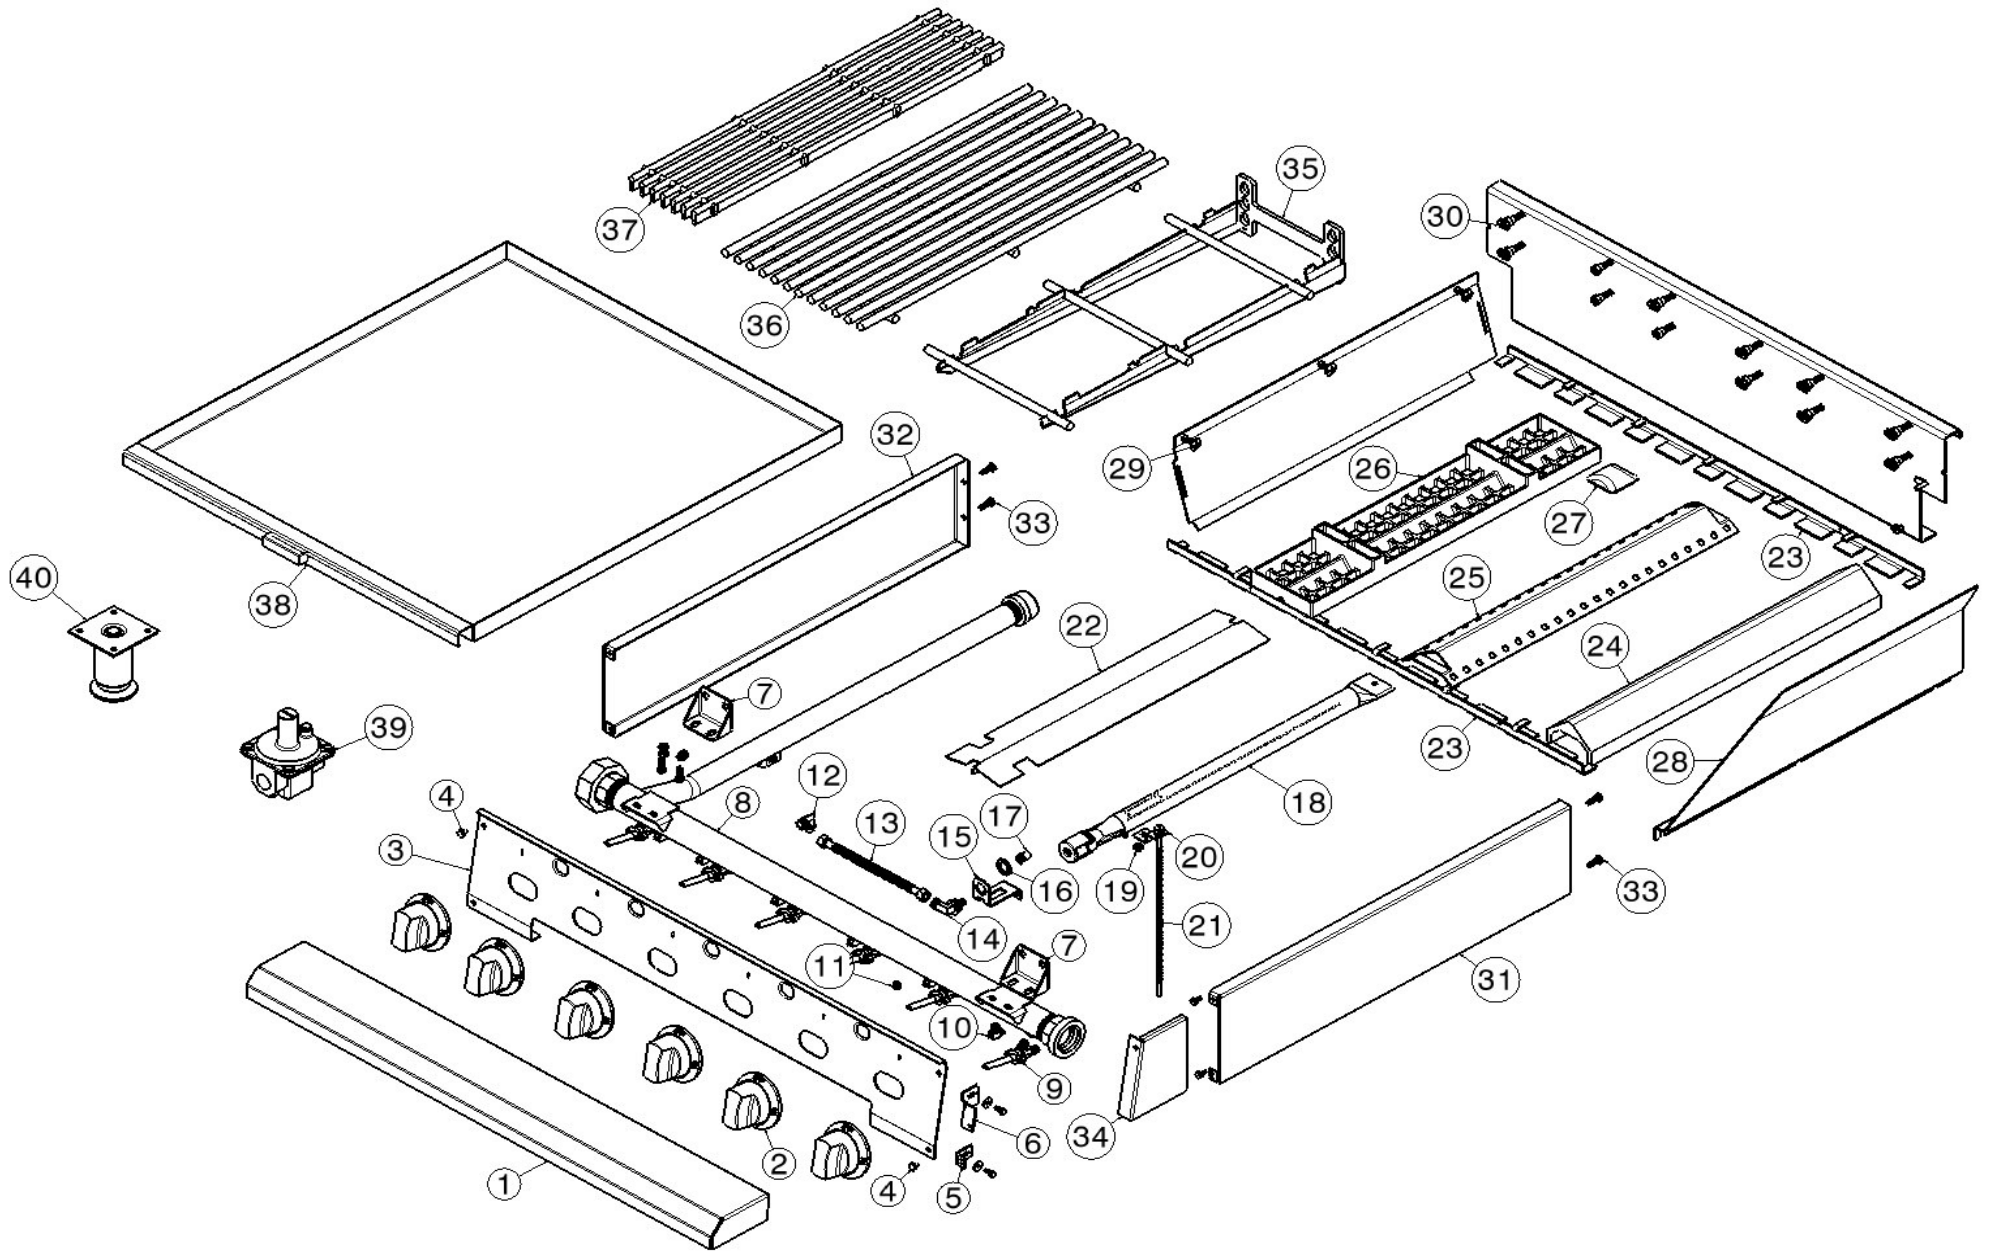

# Char-Broiler

Char Broiler	Model	V72C- /	V60C- /	V48C- /	V36C- /	V30C- /	V24C- /	V18C- /
Part Number	Part Description	QTY	QTY	QTY	QTY	QTY	QTY	QTY
1	AV72PS	Plate Shelf, Standard 72"	1					
	AV60PS	Plate Shelf, Standard 60"		1				
	AV48PS	Plate Shelf, Standard 48"			1			
	AV36PS	Plate Shelf, Standard 36"				1		
	AV30PS	Plate Shelf, Standard 30"					1	
	AV24PS	Plate Shelf, Standard 24"						1
	AV18PS	Plate Shelf, Standard 18"						1
	AV72PS6	Plate Shelf, 6" Deep 72"	1					
	AV60PS6	Plate Shelf, 6" Deep 60"		1			1	
	AV48PS6	Plate Shelf, 6" Deep 48"			1			
	AV36PS6	Plate Shelf, 6" Deep, 36"				1		
	AV30PS6	Plate Shelf, 6" Deep, 30"					1	
	AV24PS6	Plate Shelf, 6" Deep, 24"						1
	AV18PS6	Plate Shelf, 6" Deep, 18"						1
	AV72PS8	Plate Shelf, 8" Deep 72"	1					
	AV60PS8	Plate Shelf, 8" Deep 60"		1				
	AV48PS8	Plate Shelf, 8" Deep 48"			1			
	AV36PS8	Plate Shelf, 8" Deep, 36"				1		
	AV30PS8	Plate Shelf, 8" Deep, 30"					1	
	AV24PS8	Plate Shelf, 8" Deep, 24"						1
	AV18PS8	Plate Shelf, 8" Deep, 18"						1
	010539-000	Washer, Plate Shelf	2	2	2	2	2	2
	010330-000	Nut, Plate Shelf	2	2	2	2	2	2
2	006024-000	RANGE TOP KNOB ASM, 90 DEG.	12	10	8	6	5	4
	004705-000	10-24 x 1.25 SET SCREW	12	10	8	6	5	4
	004706-000	MACHINE SCREW, 6-32 x 3/8, PAN HD, PHILLIPS	48	40	32	24	20	16
3	013886-000	CONTROL PANEL, CHAR BROILER, 72"	1					
	016250-000	CONTROL PANEL, CHAR BROILER, 60"		1				
	013326-000	CONTROL PANEL, CHAR BROILER, 48"			1			
	005000-000	CONTROL PANEL, CHAR BROILER, 36"				1		
	013511-000	CONTROL PANEL, CHAR BROILER, 30"					1	
	013301-000	CONTROL PANEL, CHAR BROILER, 24"						1
	010951-000	CONTROL PANEL, CHAR BROILER, 18"						1
	012171-000	Name Plate	1	1	1	1	1	1
4	PD020033	Screw, Front Panel	5			4	4	4
5	016114-000	Bracket, Front Panel Bottom	2	2	2	2	2	2
	010328-000	Screw, Bracket	2	2	2	2	2	2
	M0270528	Washer	2	2	2	2	2	2